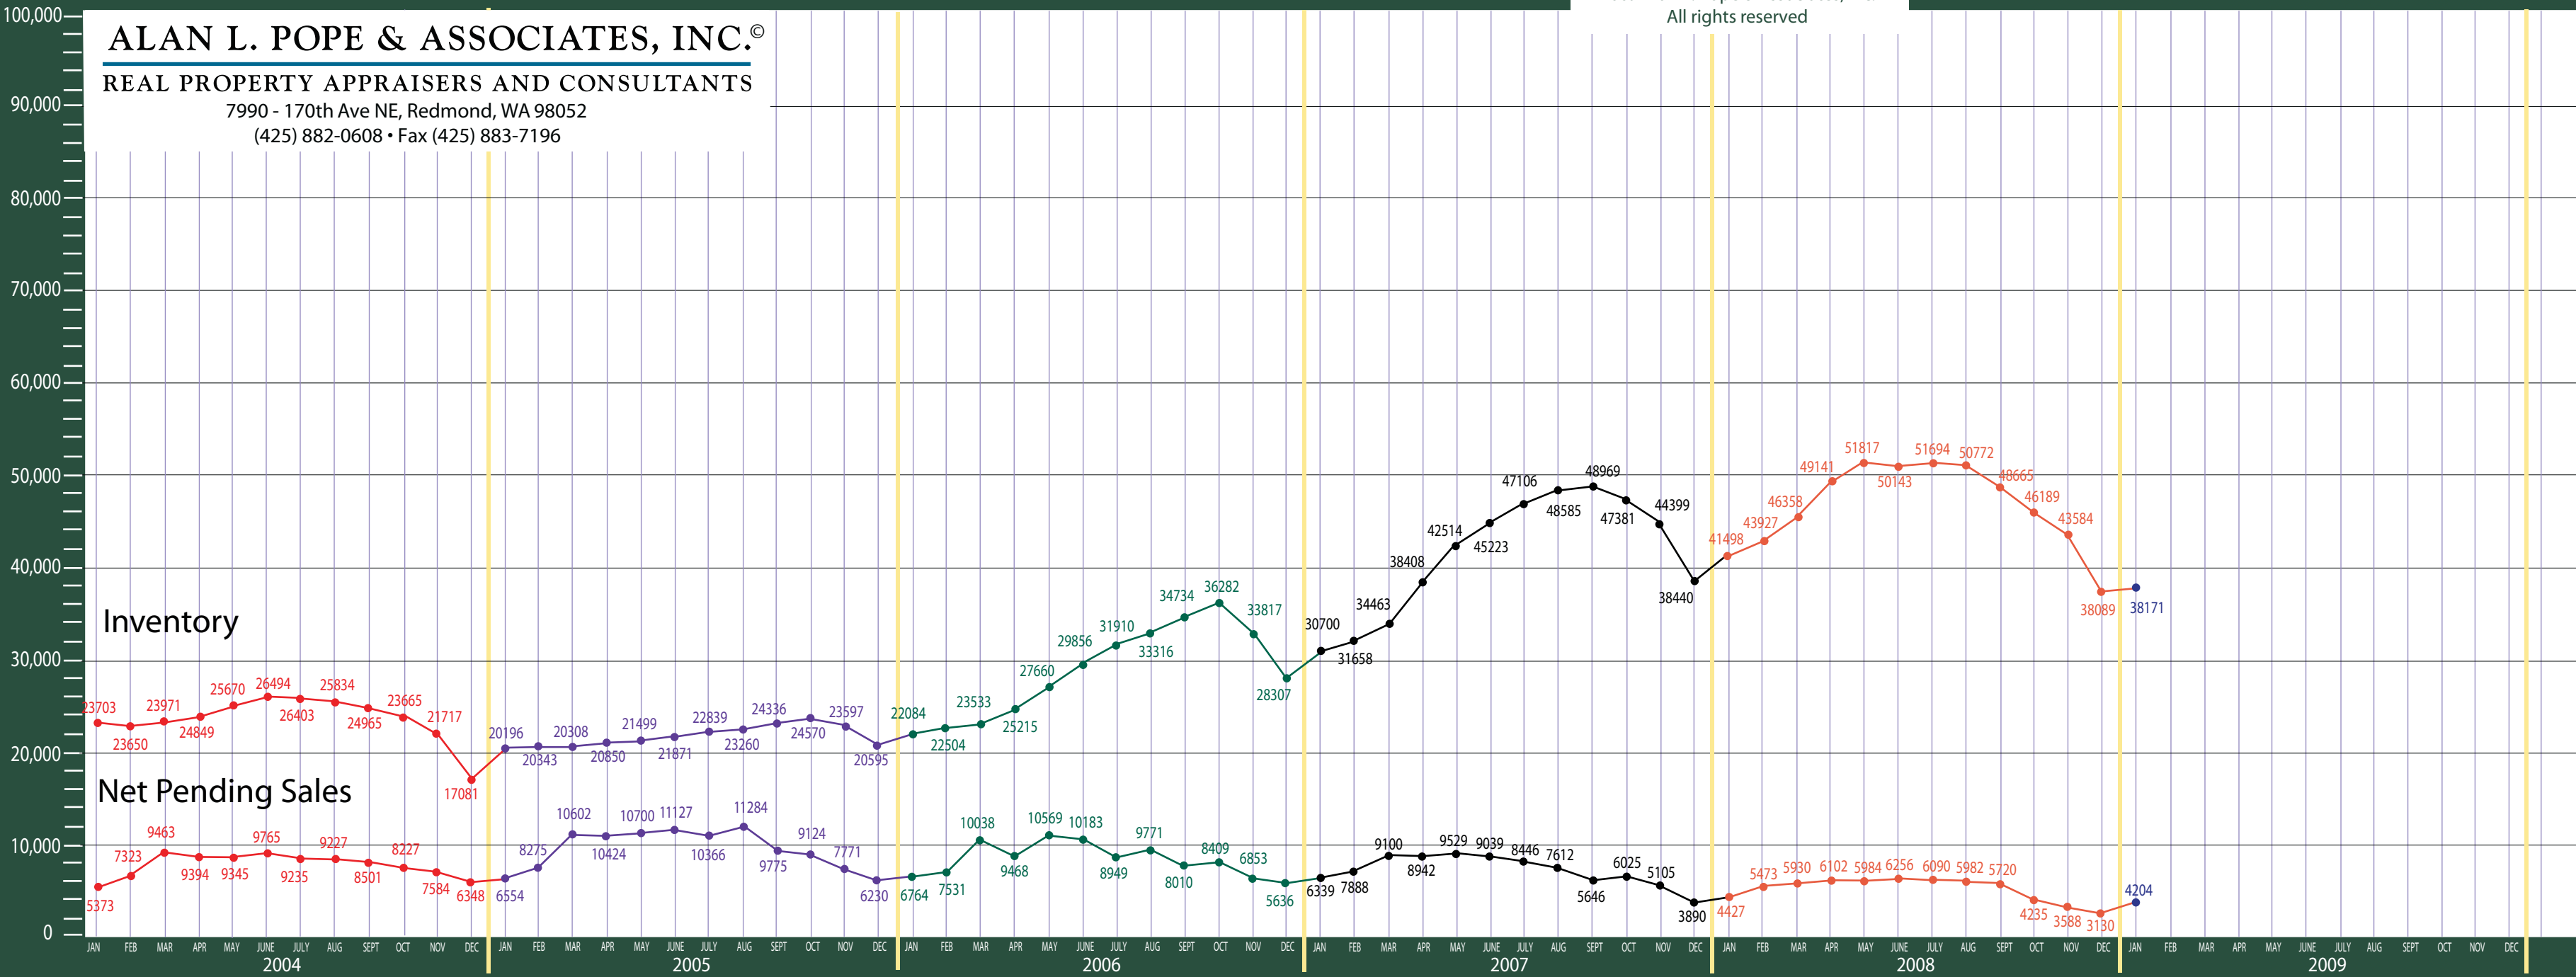

Puget Sound Region

Listing Residential & Condo Only

©2009 Alan L. Pope & Associates, Inc.
All rights reserved

ALAN L. POPE & ASSOCIATES, INC.®

REAL PROPERTY APPRAISERS AND CONSULTANTS

7990 - 170th Ave NE, Redmond, WA 98052
(425) 882-0608 • Fax (425) 883-7196

Inventory

Net Pending Sales