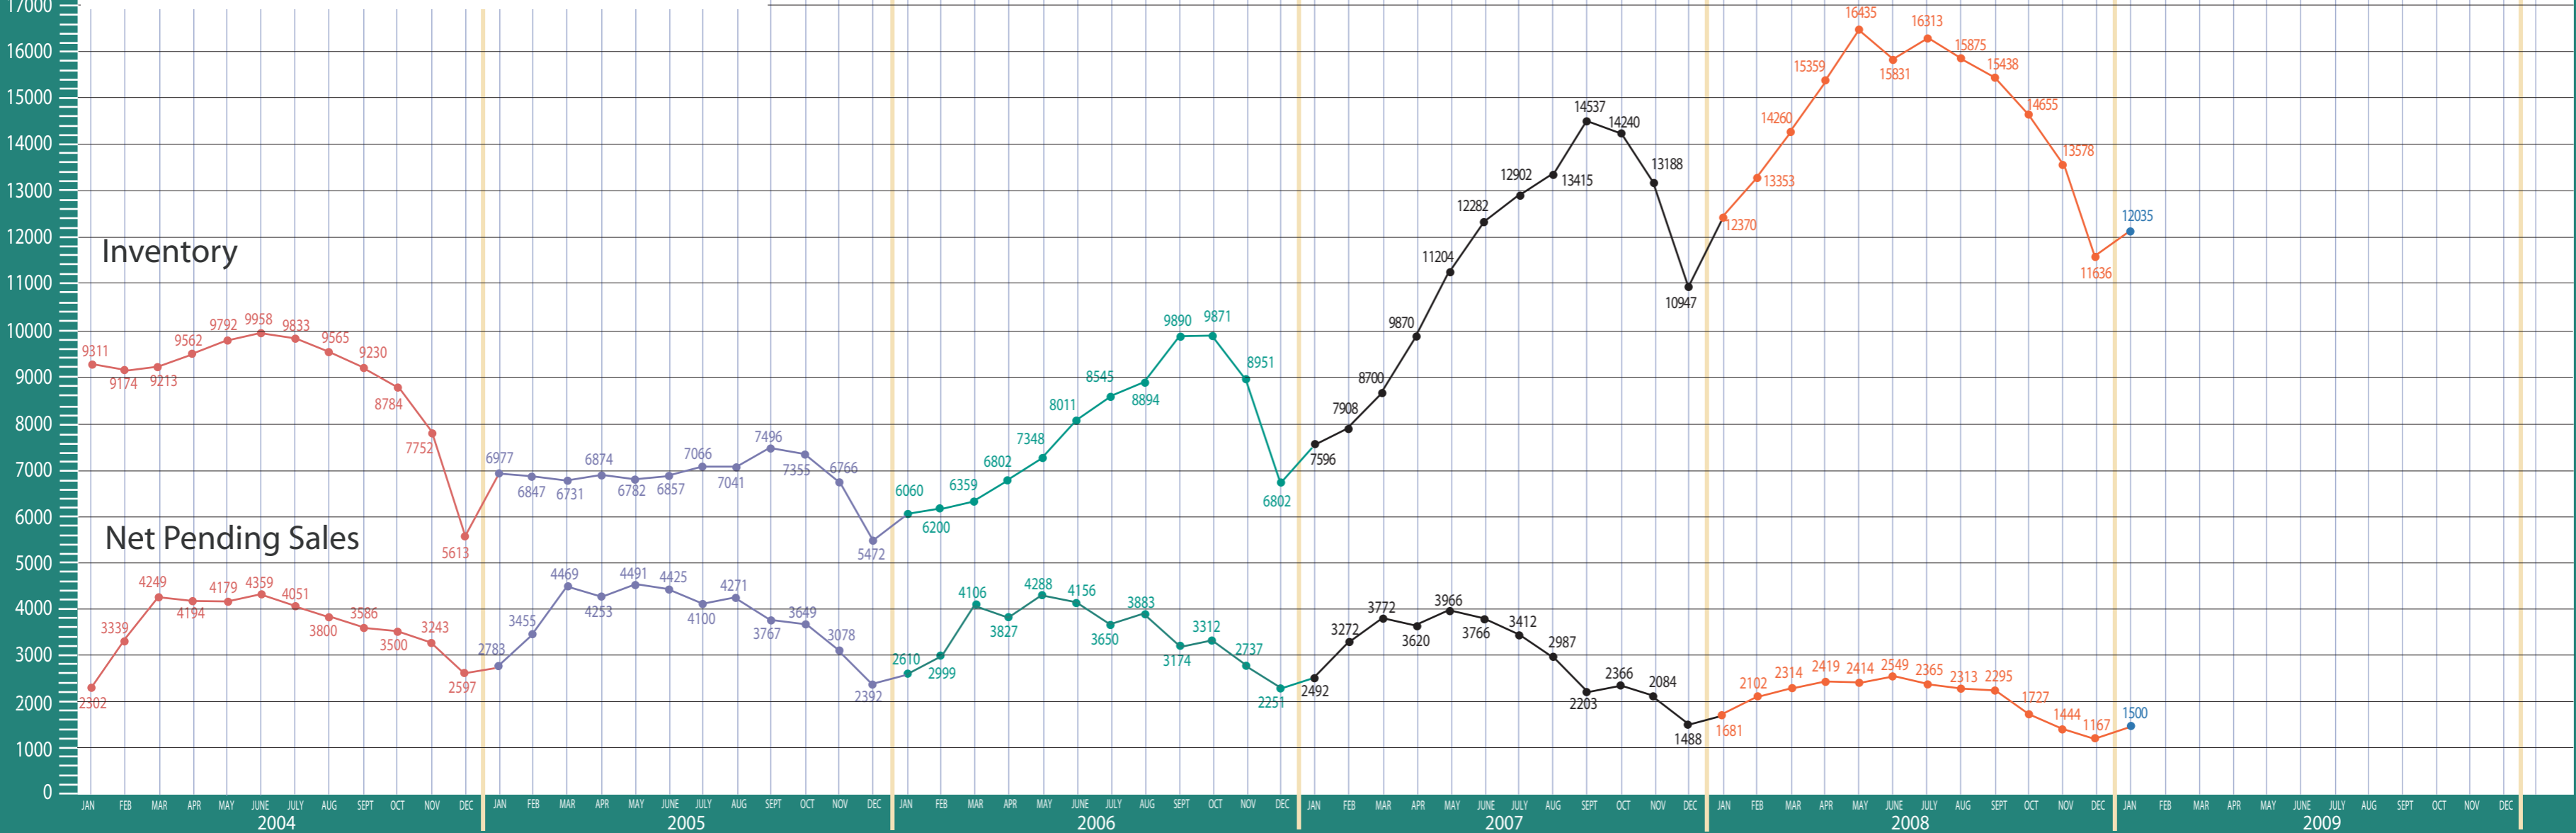

King County

Listing Residential & Condo Only

©2009 Alan L. Pope & Associates, Inc.
All rights reserved

ALAN L. POPE & ASSOCIATES, INC.®

REAL PROPERTY APPRAISERS AND CONSULTANTS

7990 - 170th Ave NE, Redmond, WA 98052
(425) 882-0608 • Fax (425) 883-7196

Information Provided by The Northwest Multiple Listing Service

King County

Absorption of Inventory Residential & Condo Only

ALAN L. POPE & ASSOCIATES, INC.®

REAL PROPERTY APPRAISERS AND CONSULTANTS

7990 - 170th Ave NE, Redmond, WA 98052