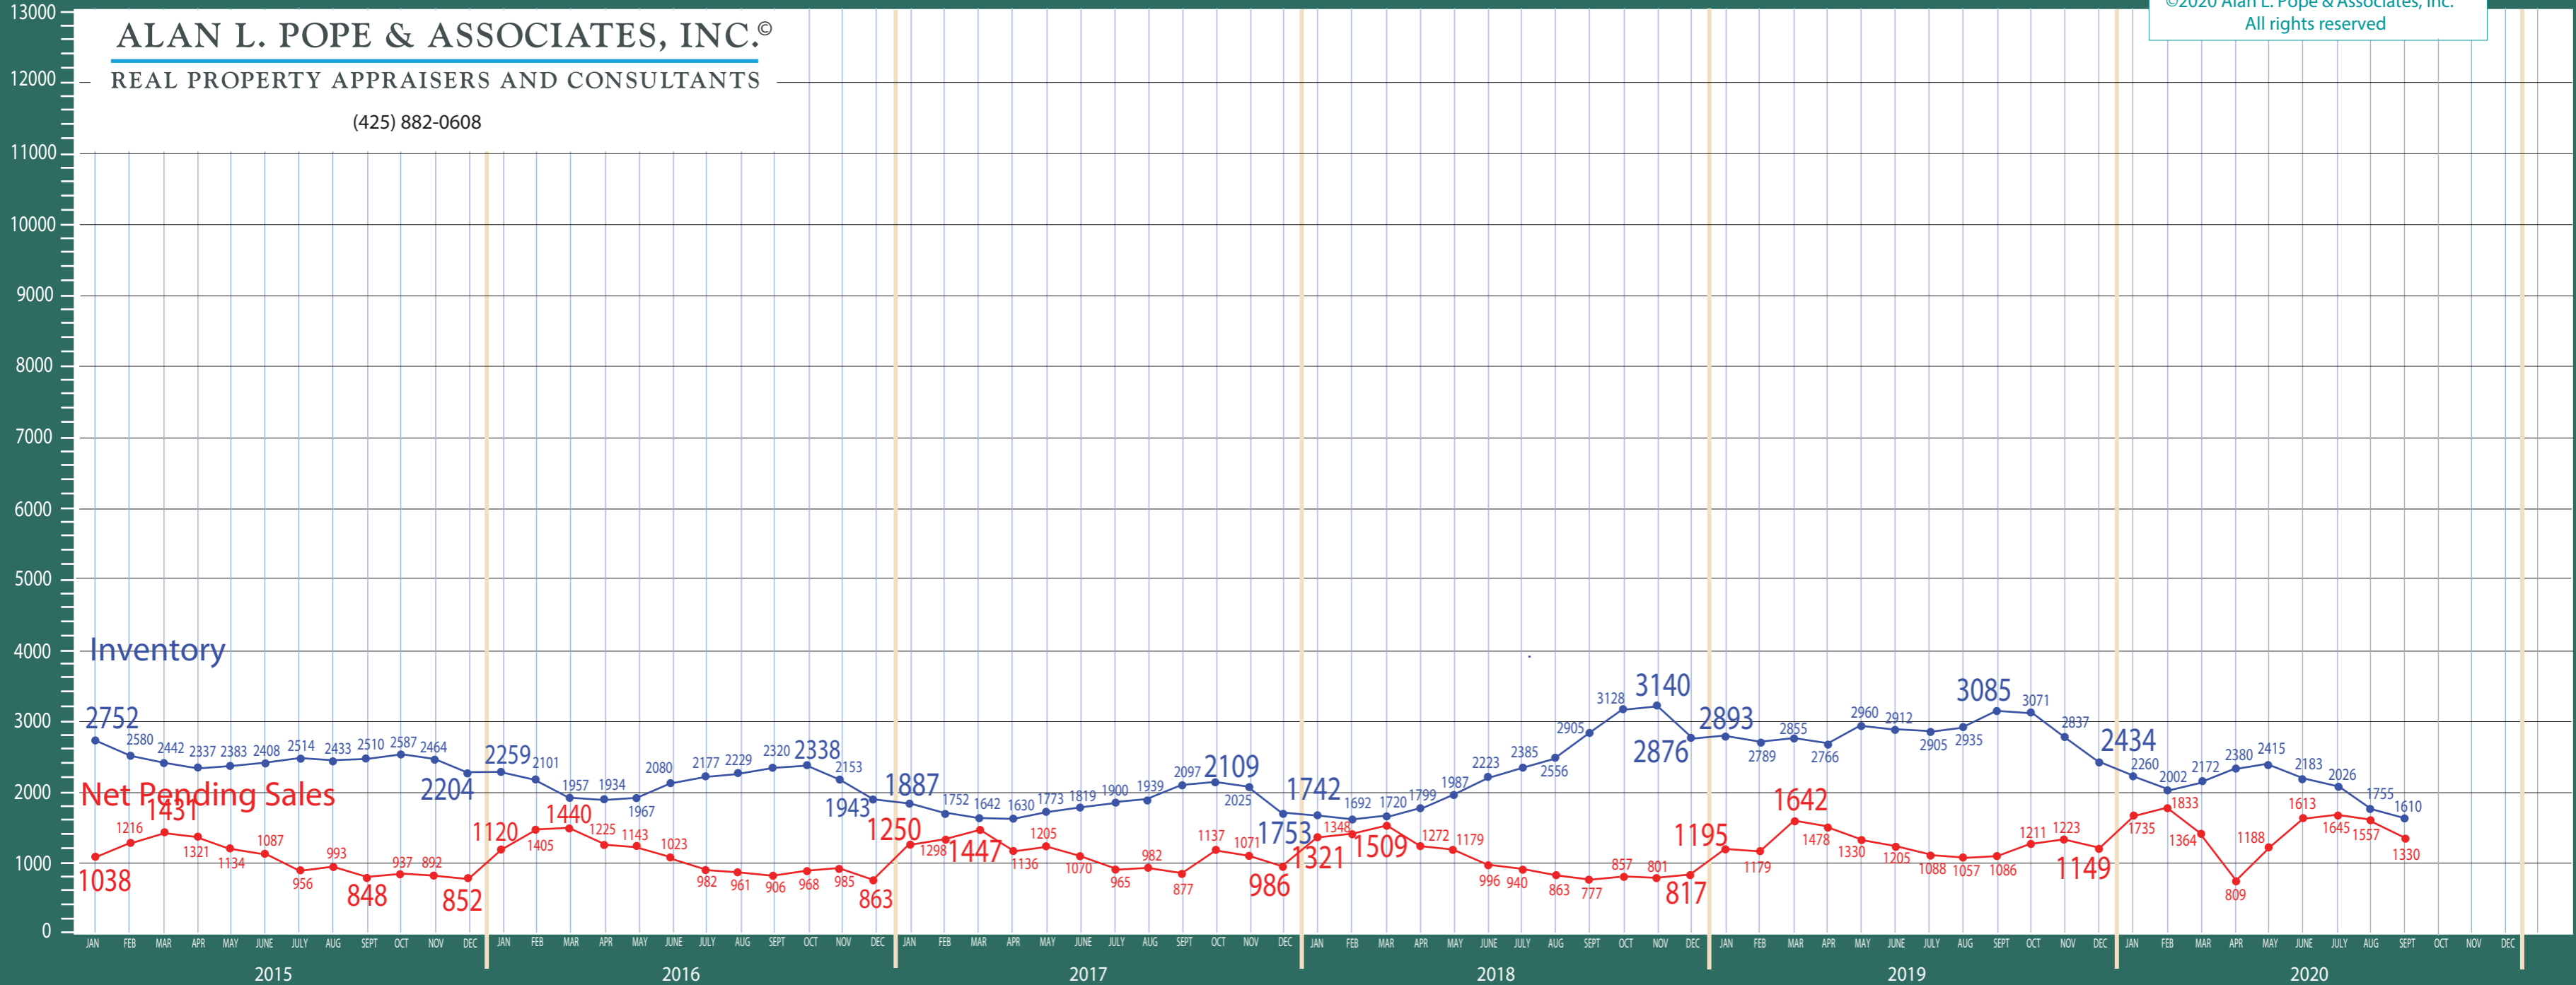

Puget Sound Region

New Construction - Residential & Condo Statistics

©2020 Alan L. Pope & Associates, Inc.
All rights reserved

ALAN L. POPE & ASSOCIATES, INC.®

REAL PROPERTY APPRAISERS AND CONSULTANTS

(425) 882-0608