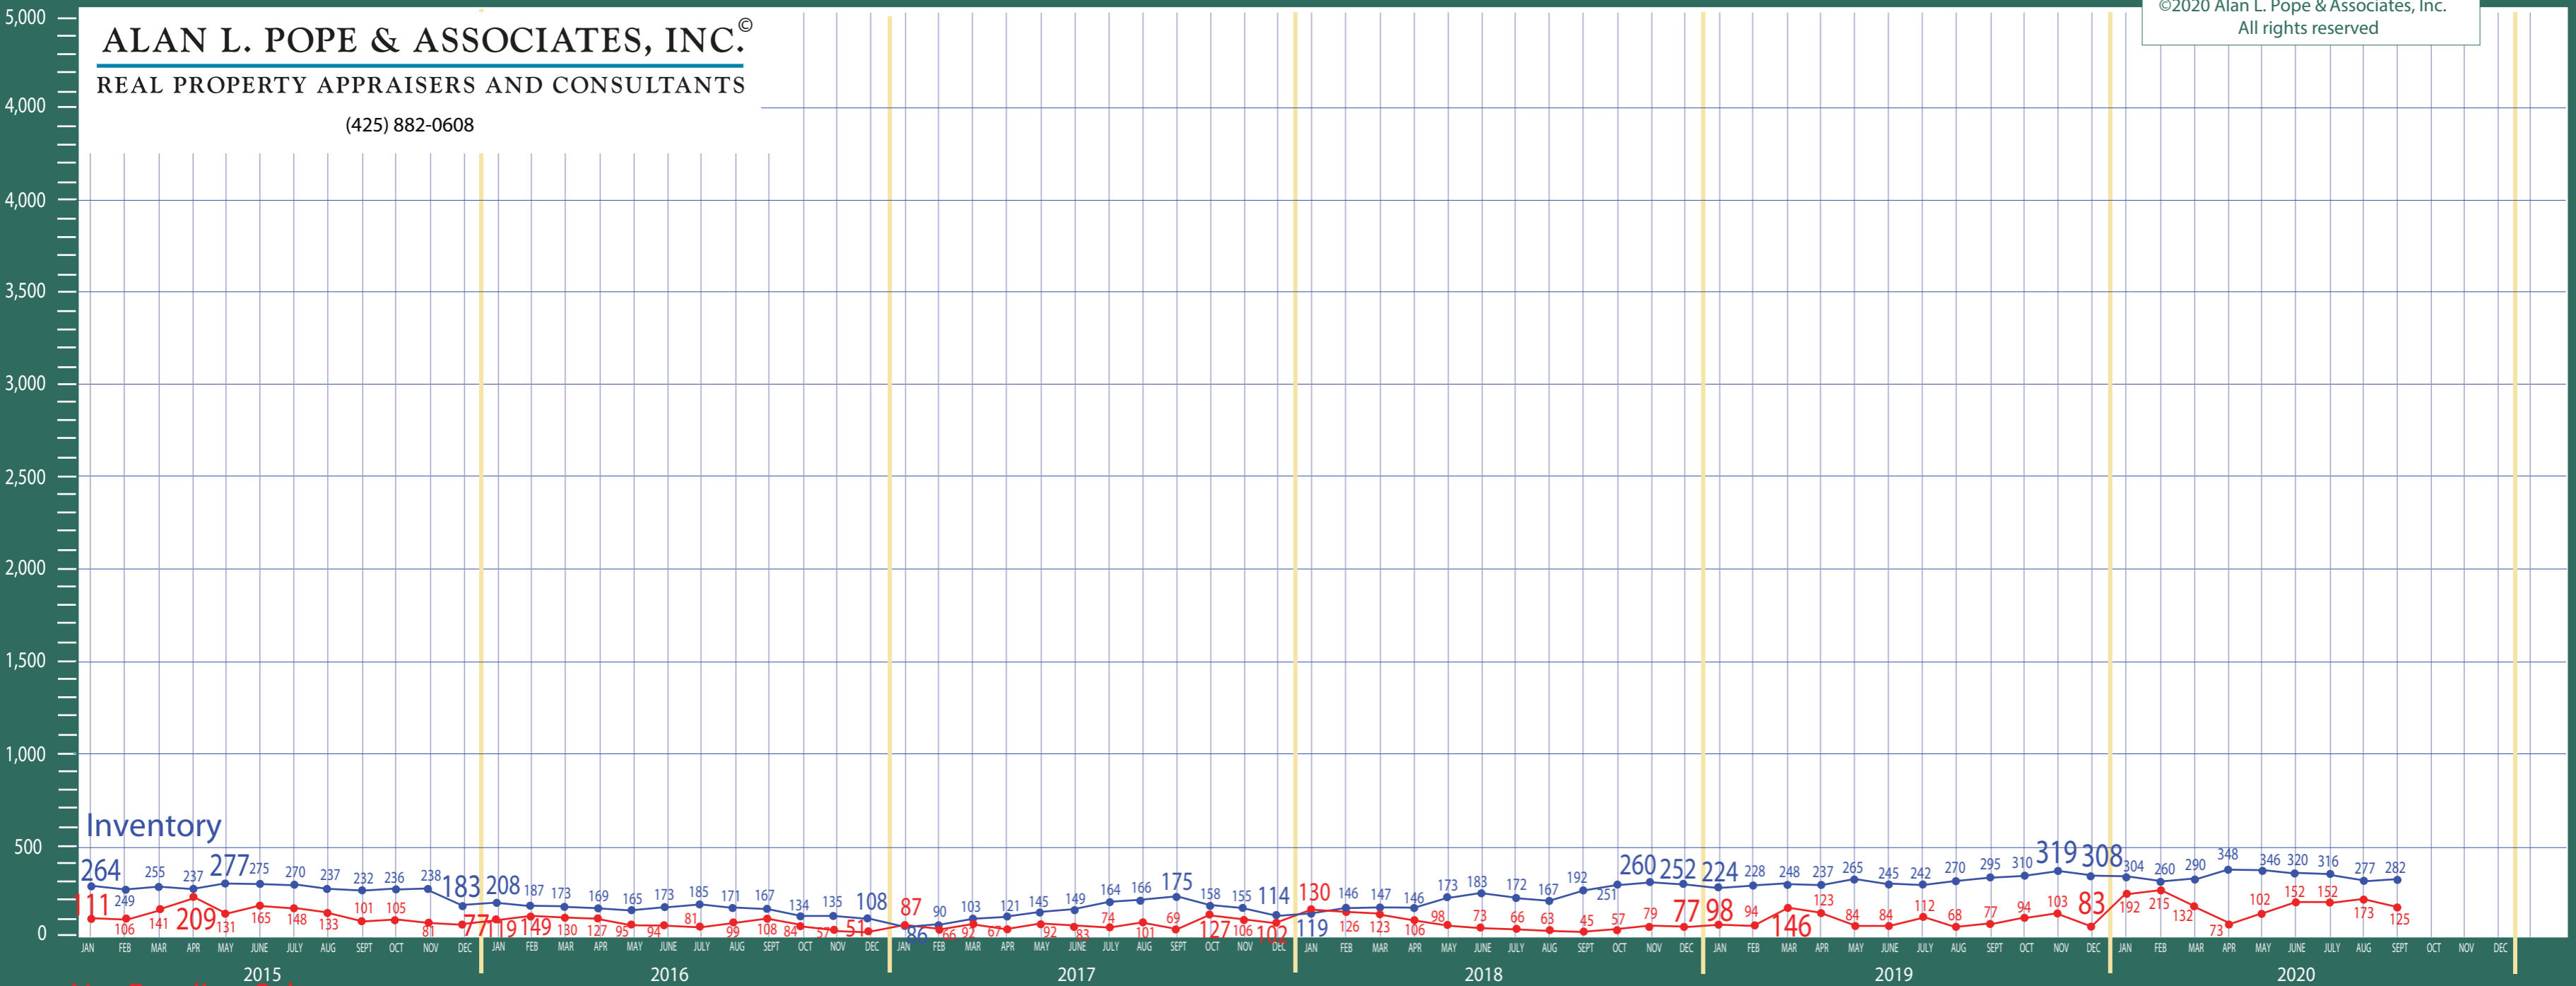

Puget Sound Region

New Construction - Condo Statistics

ALAN L. POPE & ASSOCIATES, INC.®
 REAL PROPERTY APPRAISERS AND CONSULTANTS
 (425) 882-0608

©2020 Alan L. Pope & Associates, Inc.
 All rights reserved