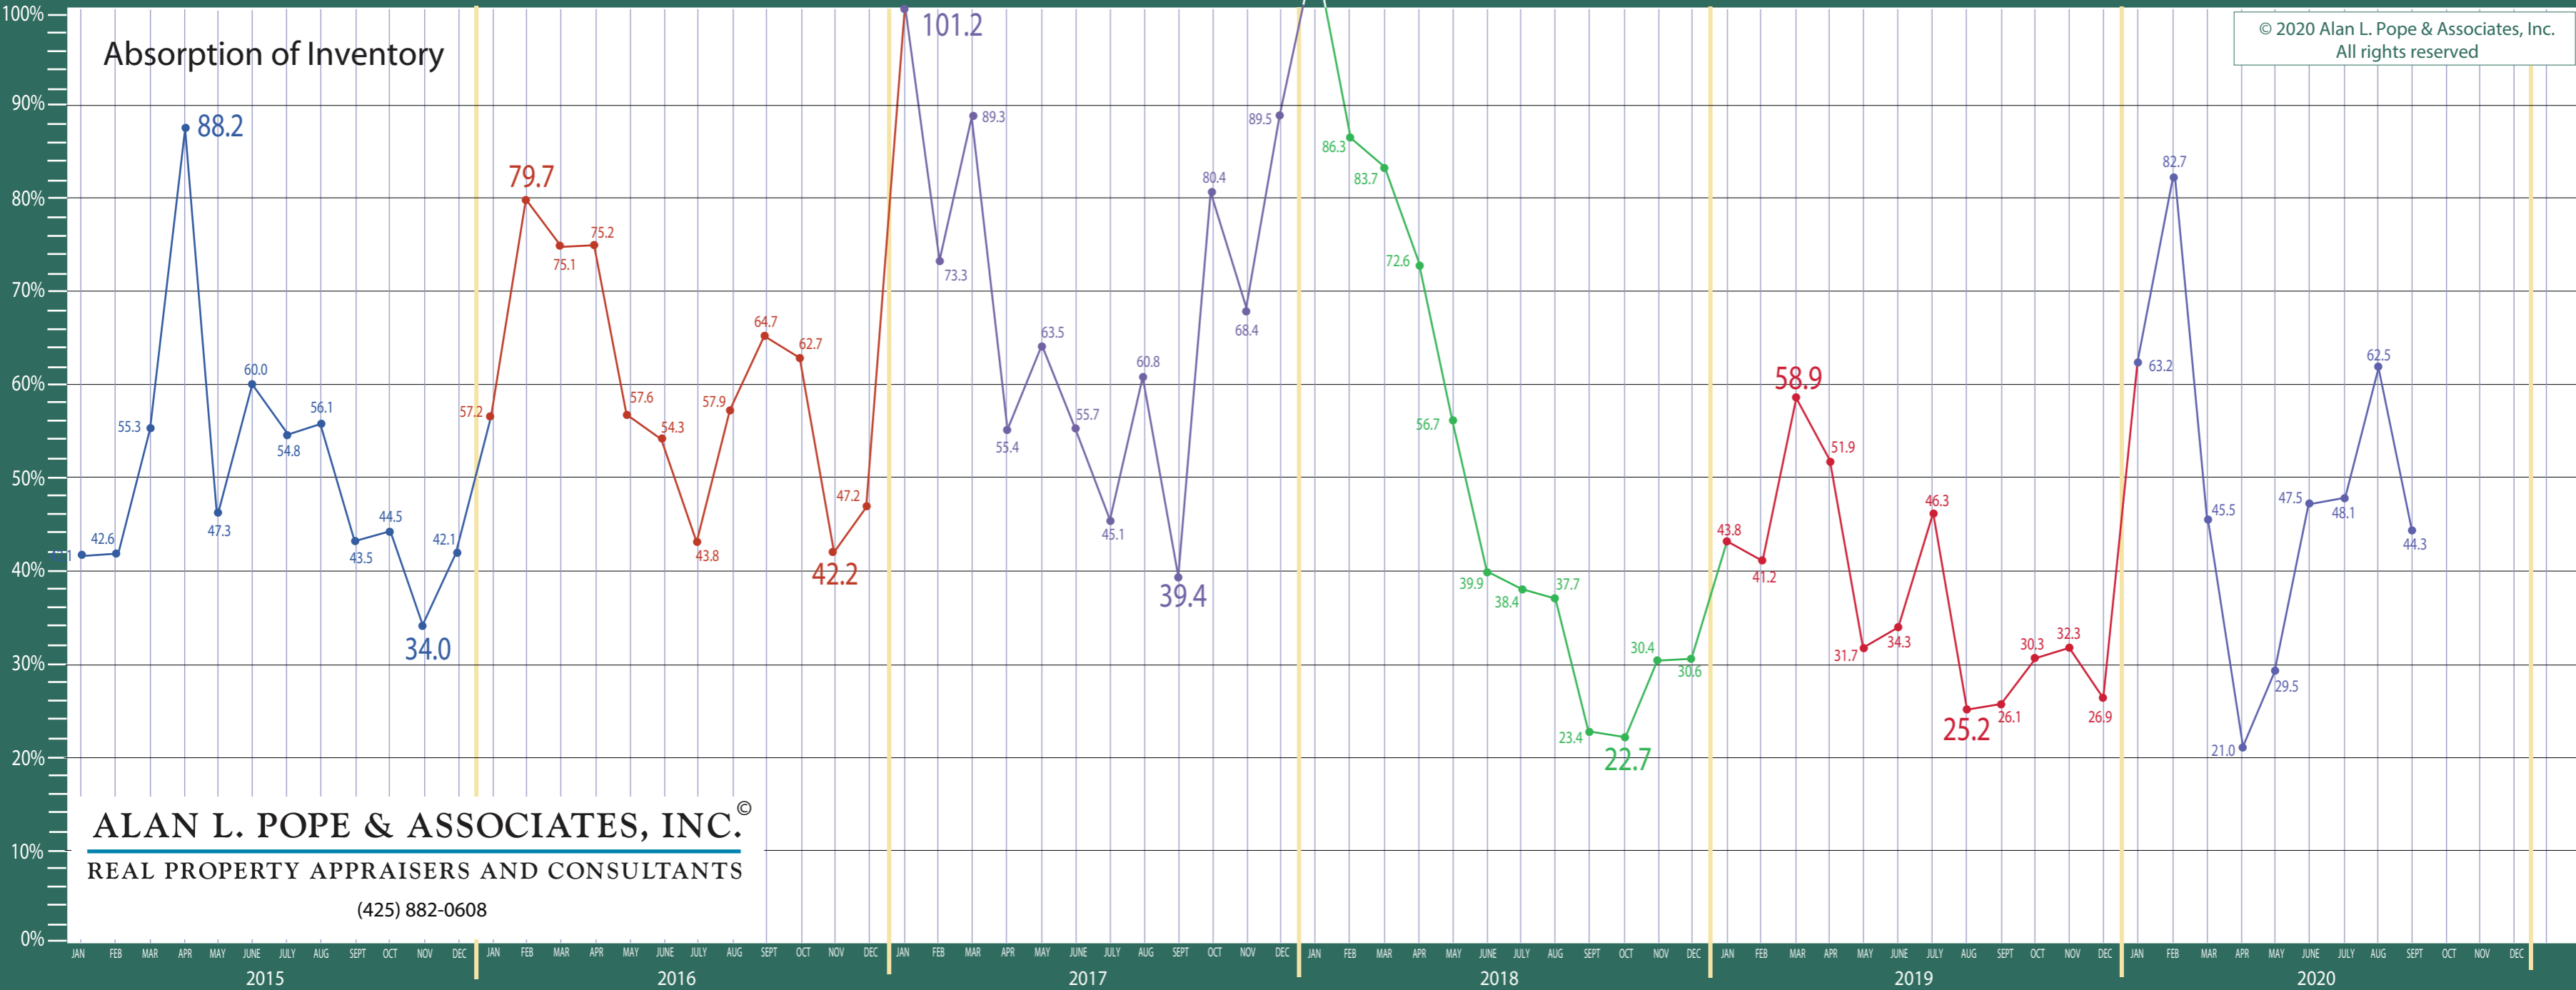

Inventory

Net Pending Sales

Information Provided by The Northwest Multiple Listing Service

Puget Sound Region

New Construction - Condo Statistics

Absorption of Inventory

© 2020 Alan L. Pope & Associates, Inc.
All rights reserved