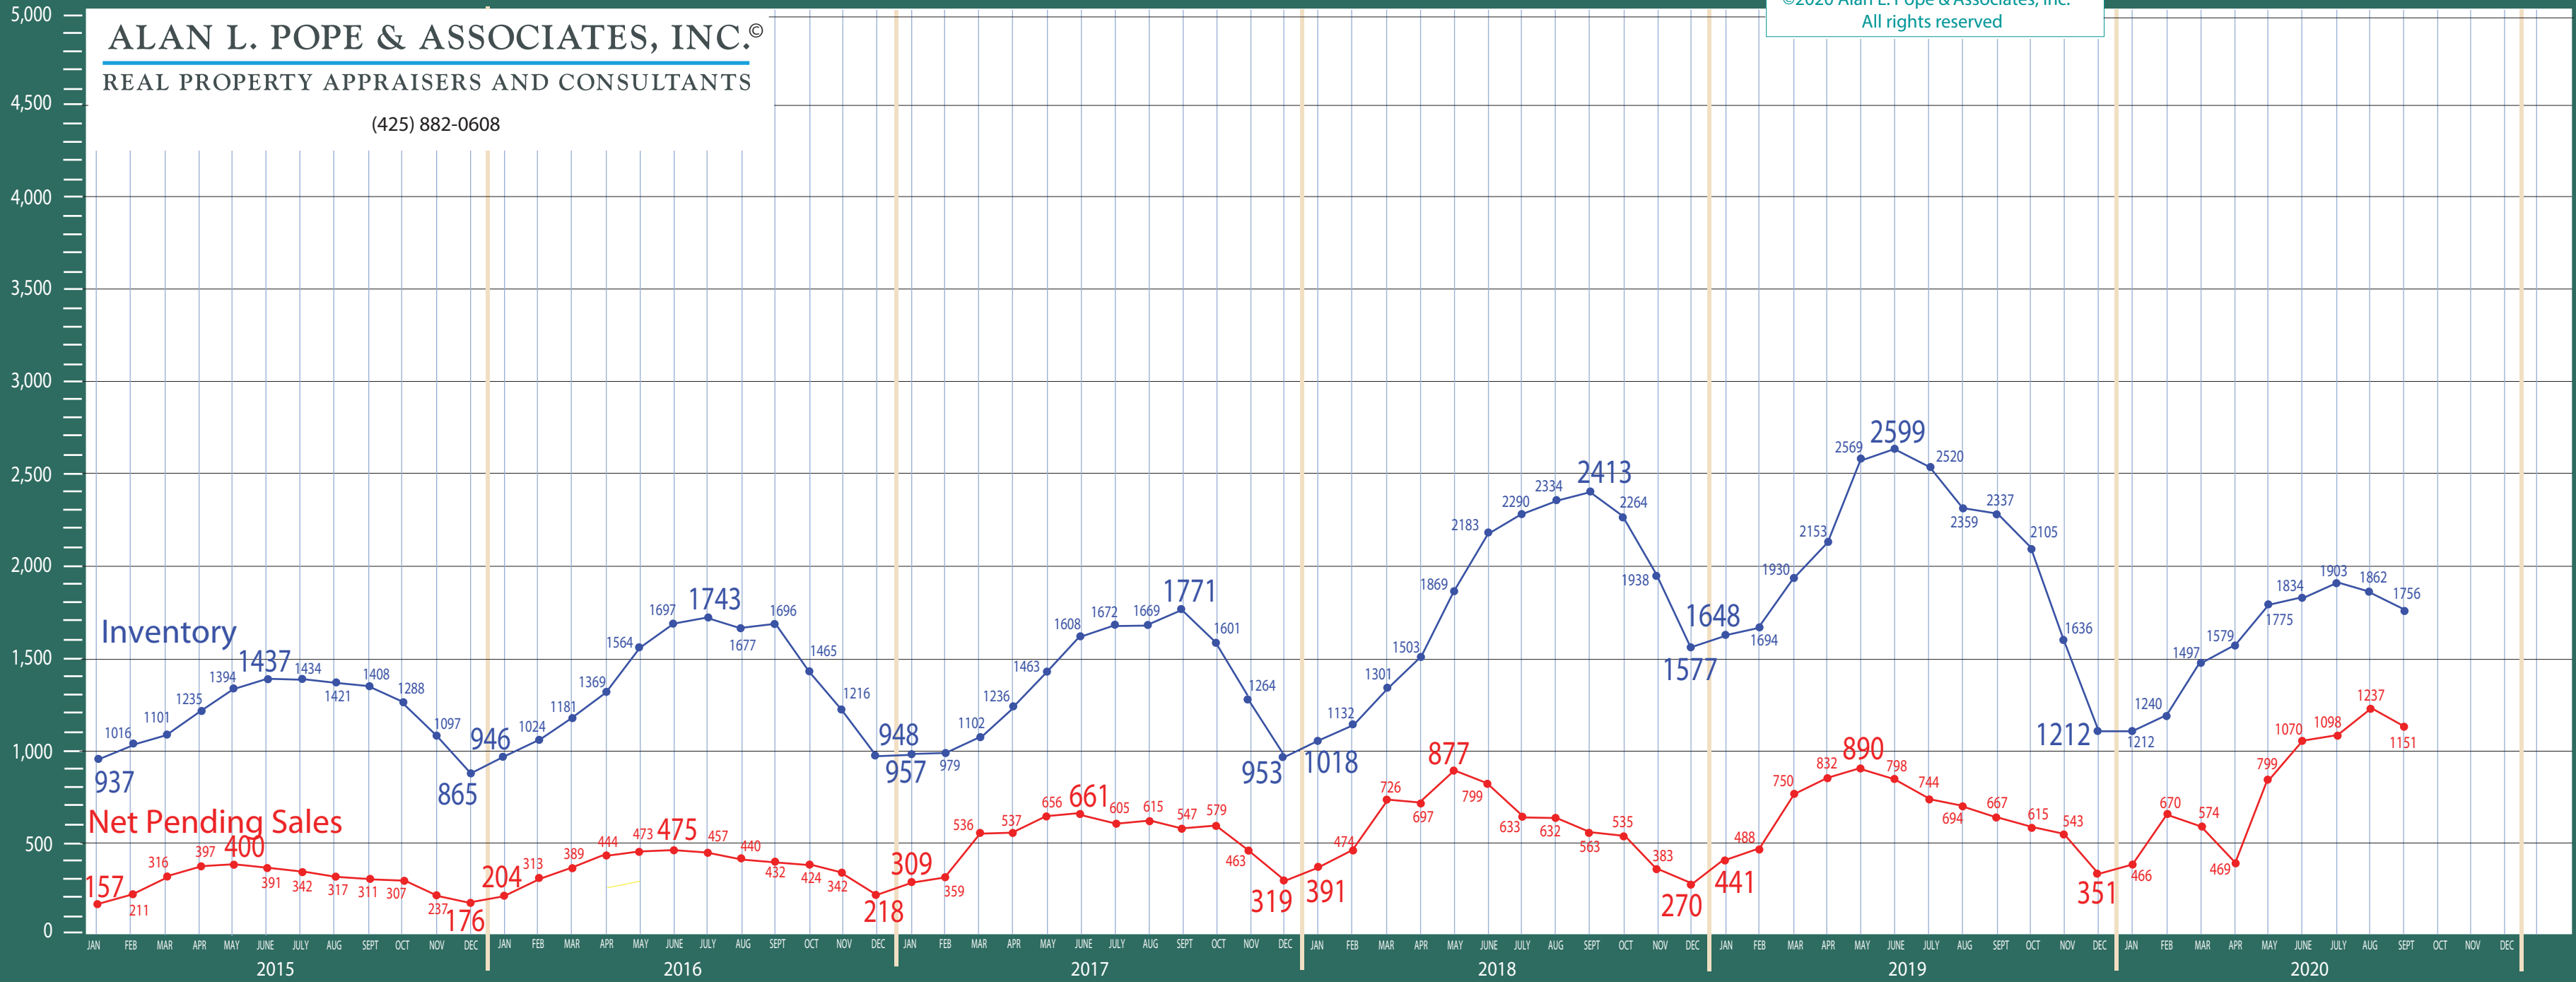

All NWMLS Areas Combined

\$1,000,000 + Residential & Condo Statistics

©2020 Alan L. Pope & Associates, Inc.
All rights reserved

ALAN L. POPE & ASSOCIATES, INC.®
REAL PROPERTY APPRAISERS AND CONSULTANTS

(425) 882-0608

All NWMLS Areas Combined

\$1,000,000 + Absorption of Inventory Residential & Condo Only

ALAN L. POPE & ASSOCIATES, INC.®

REAL PROPERTY APPRAISERS AND CONSULTANTS

(425) 882-0608

©2020 Alan L. Pope & Associates, Inc.
All rights reserved