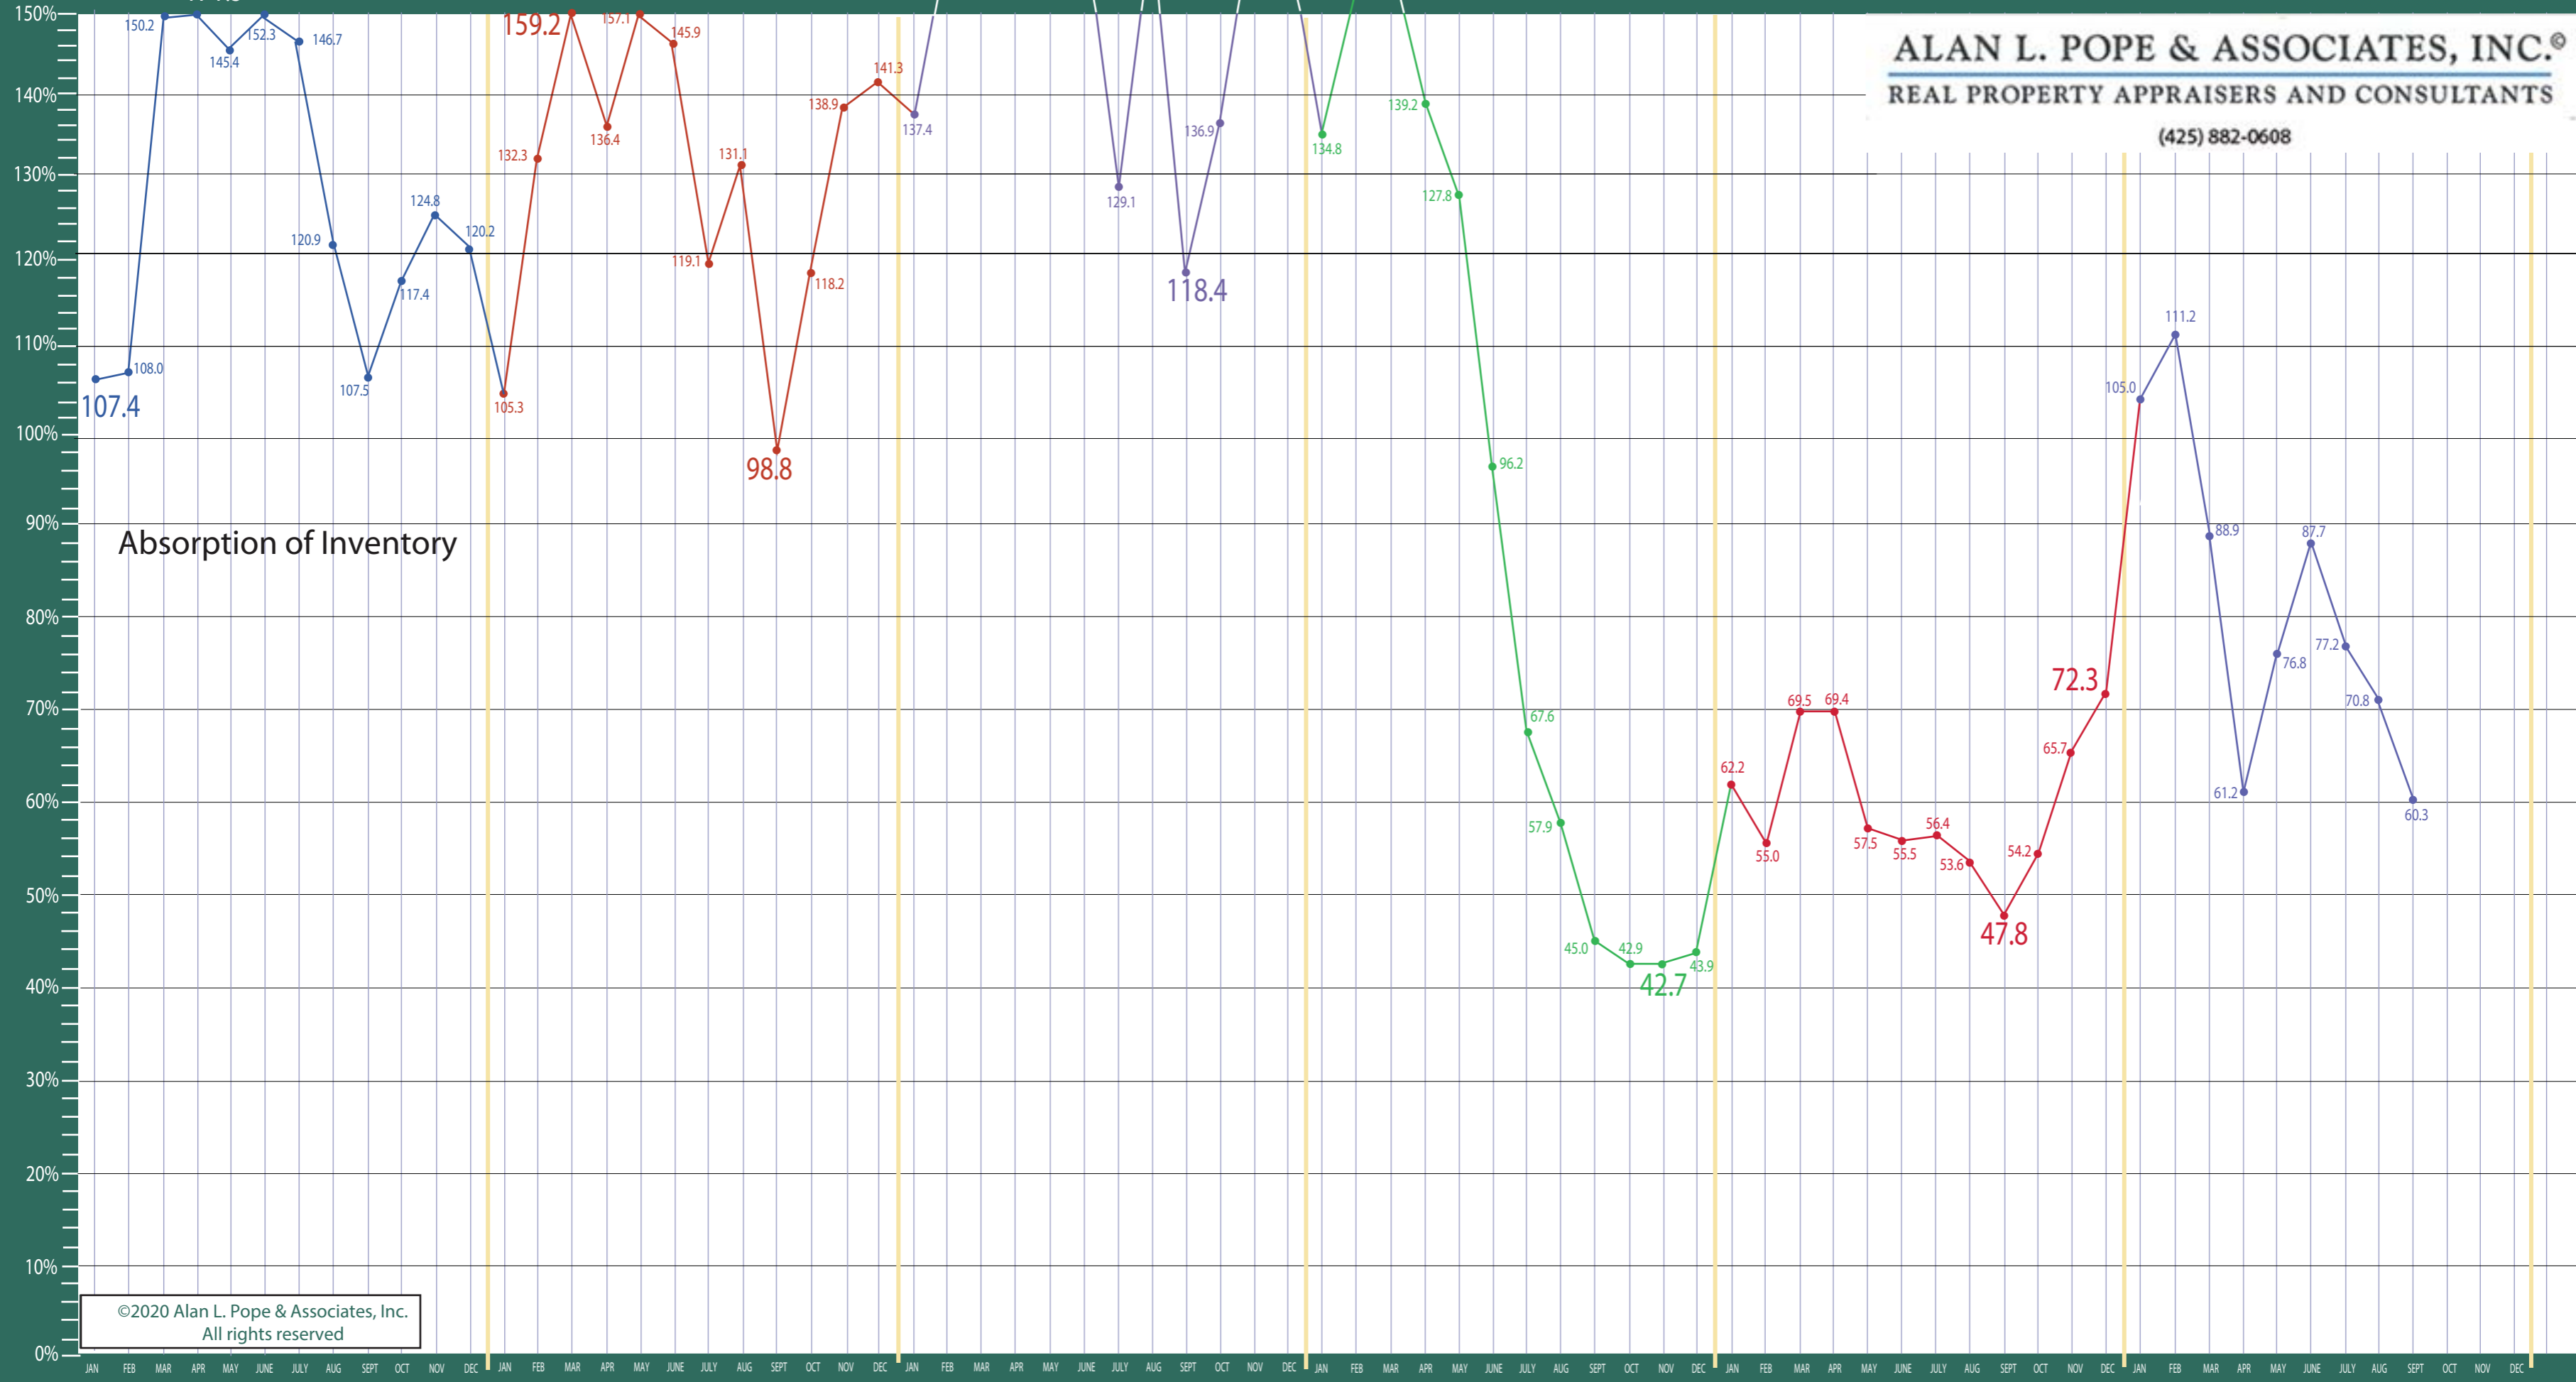

390/700-720 Central/North Seattle

Listing Residential & Condo Only

ALAN L. POPE & ASSOCIATES, INC.®
 REAL PROPERTY APPRAISERS AND CONSULTANTS

(425) 882-0608

©2020 Alan L. Pope & Associates, Inc.
 All rights reserved

Information Provided by The Northwest Multiple Listing Service

390/700-720 Central/North Seattle

Absorption of Inventory Residential & Condo Only

ALAN L. POPE & ASSOCIATES, INC.®
 REAL PROPERTY APPRAISERS AND CONSULTANTS
 (425) 882-0608