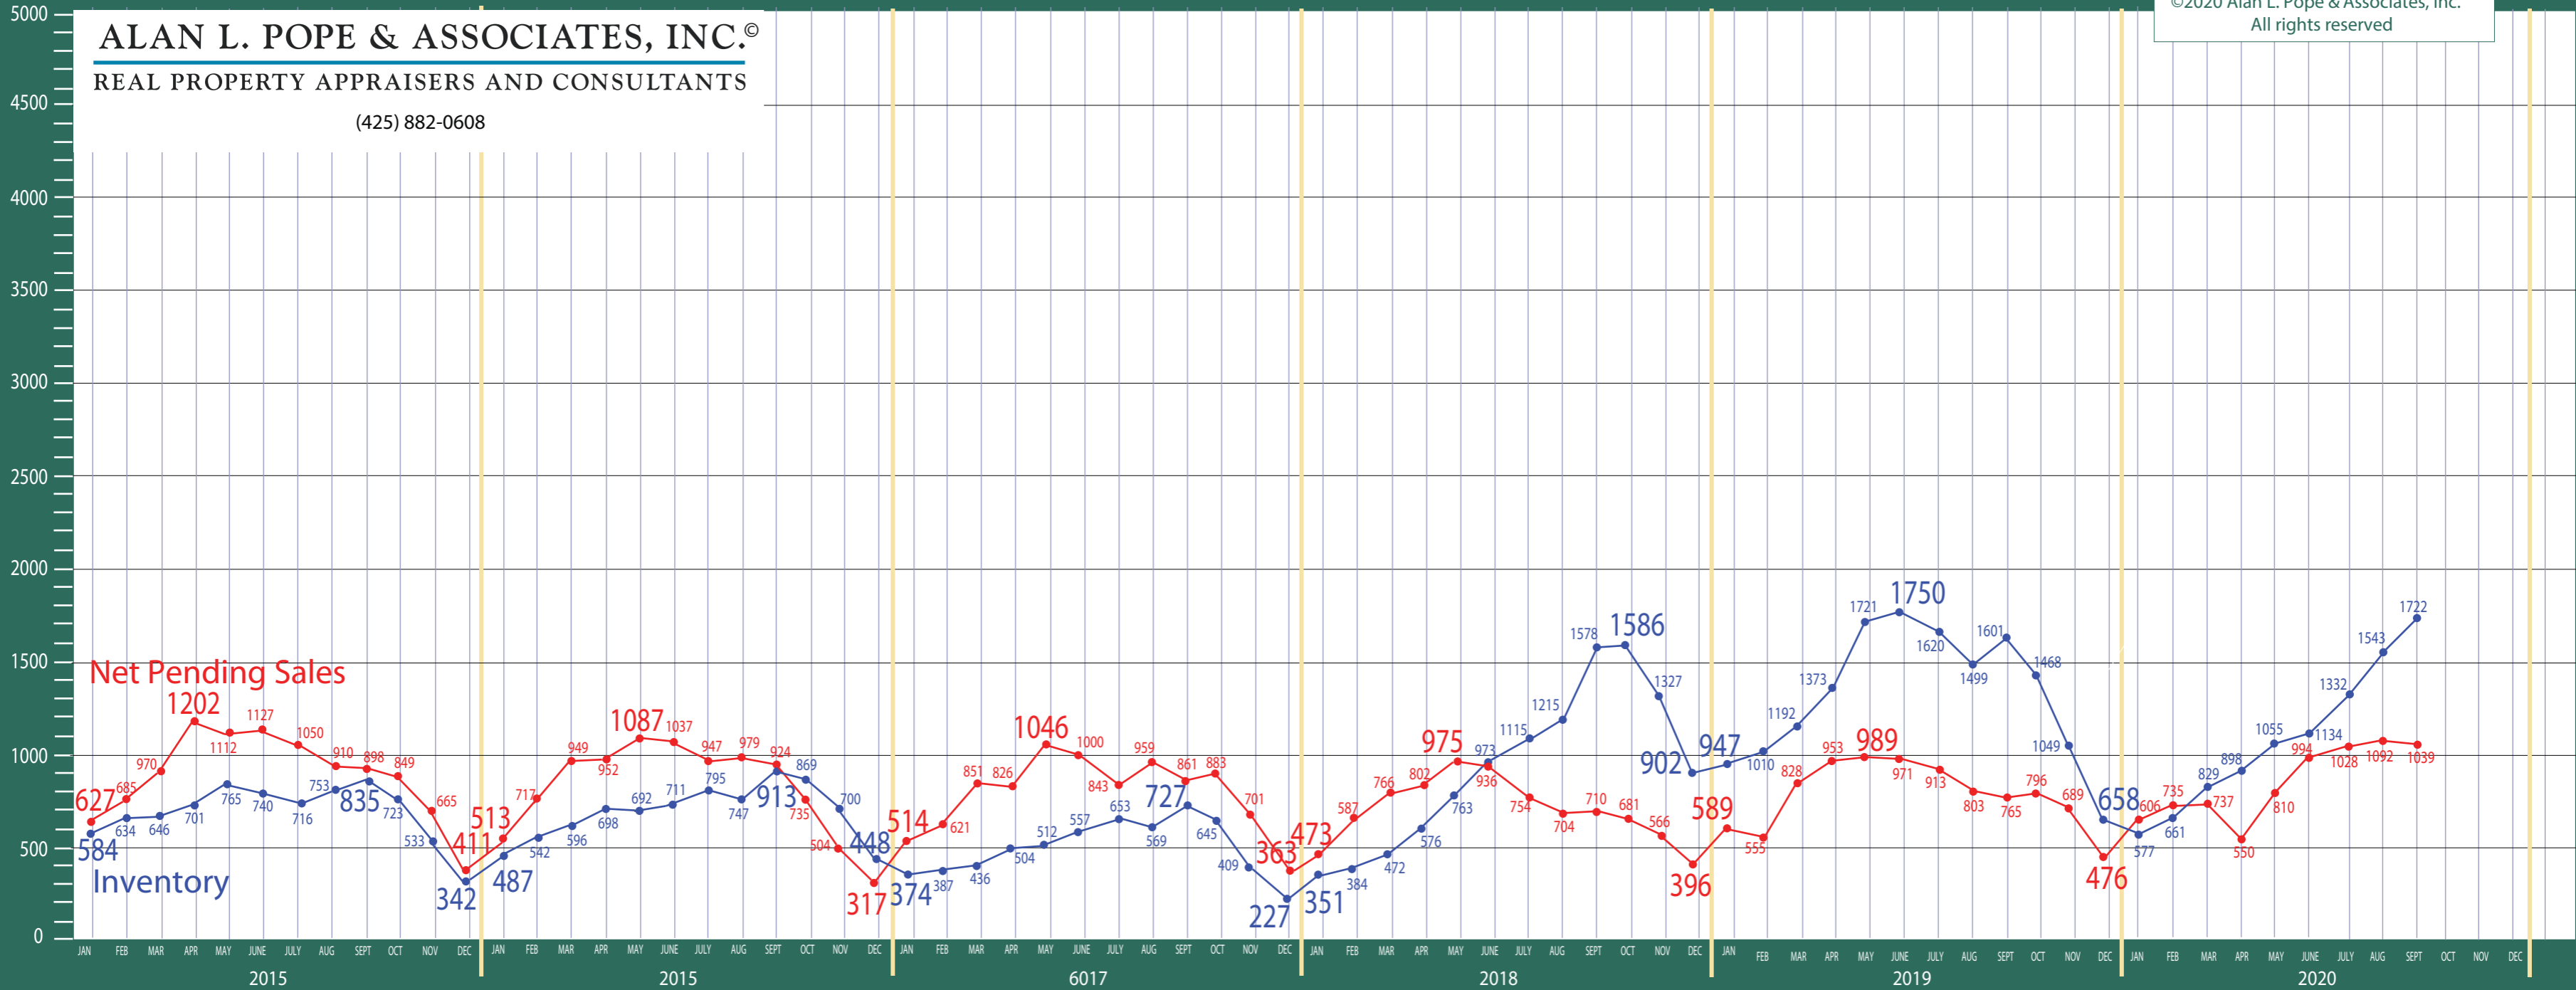

390/700-720 Central/North Seattle

Listing Residential & Condo Only

ALAN L. POPE & ASSOCIATES, INC.®
 REAL PROPERTY APPRAISERS AND CONSULTANTS

(425) 882-0608

©2020 Alan L. Pope & Associates, Inc.
 All rights reserved