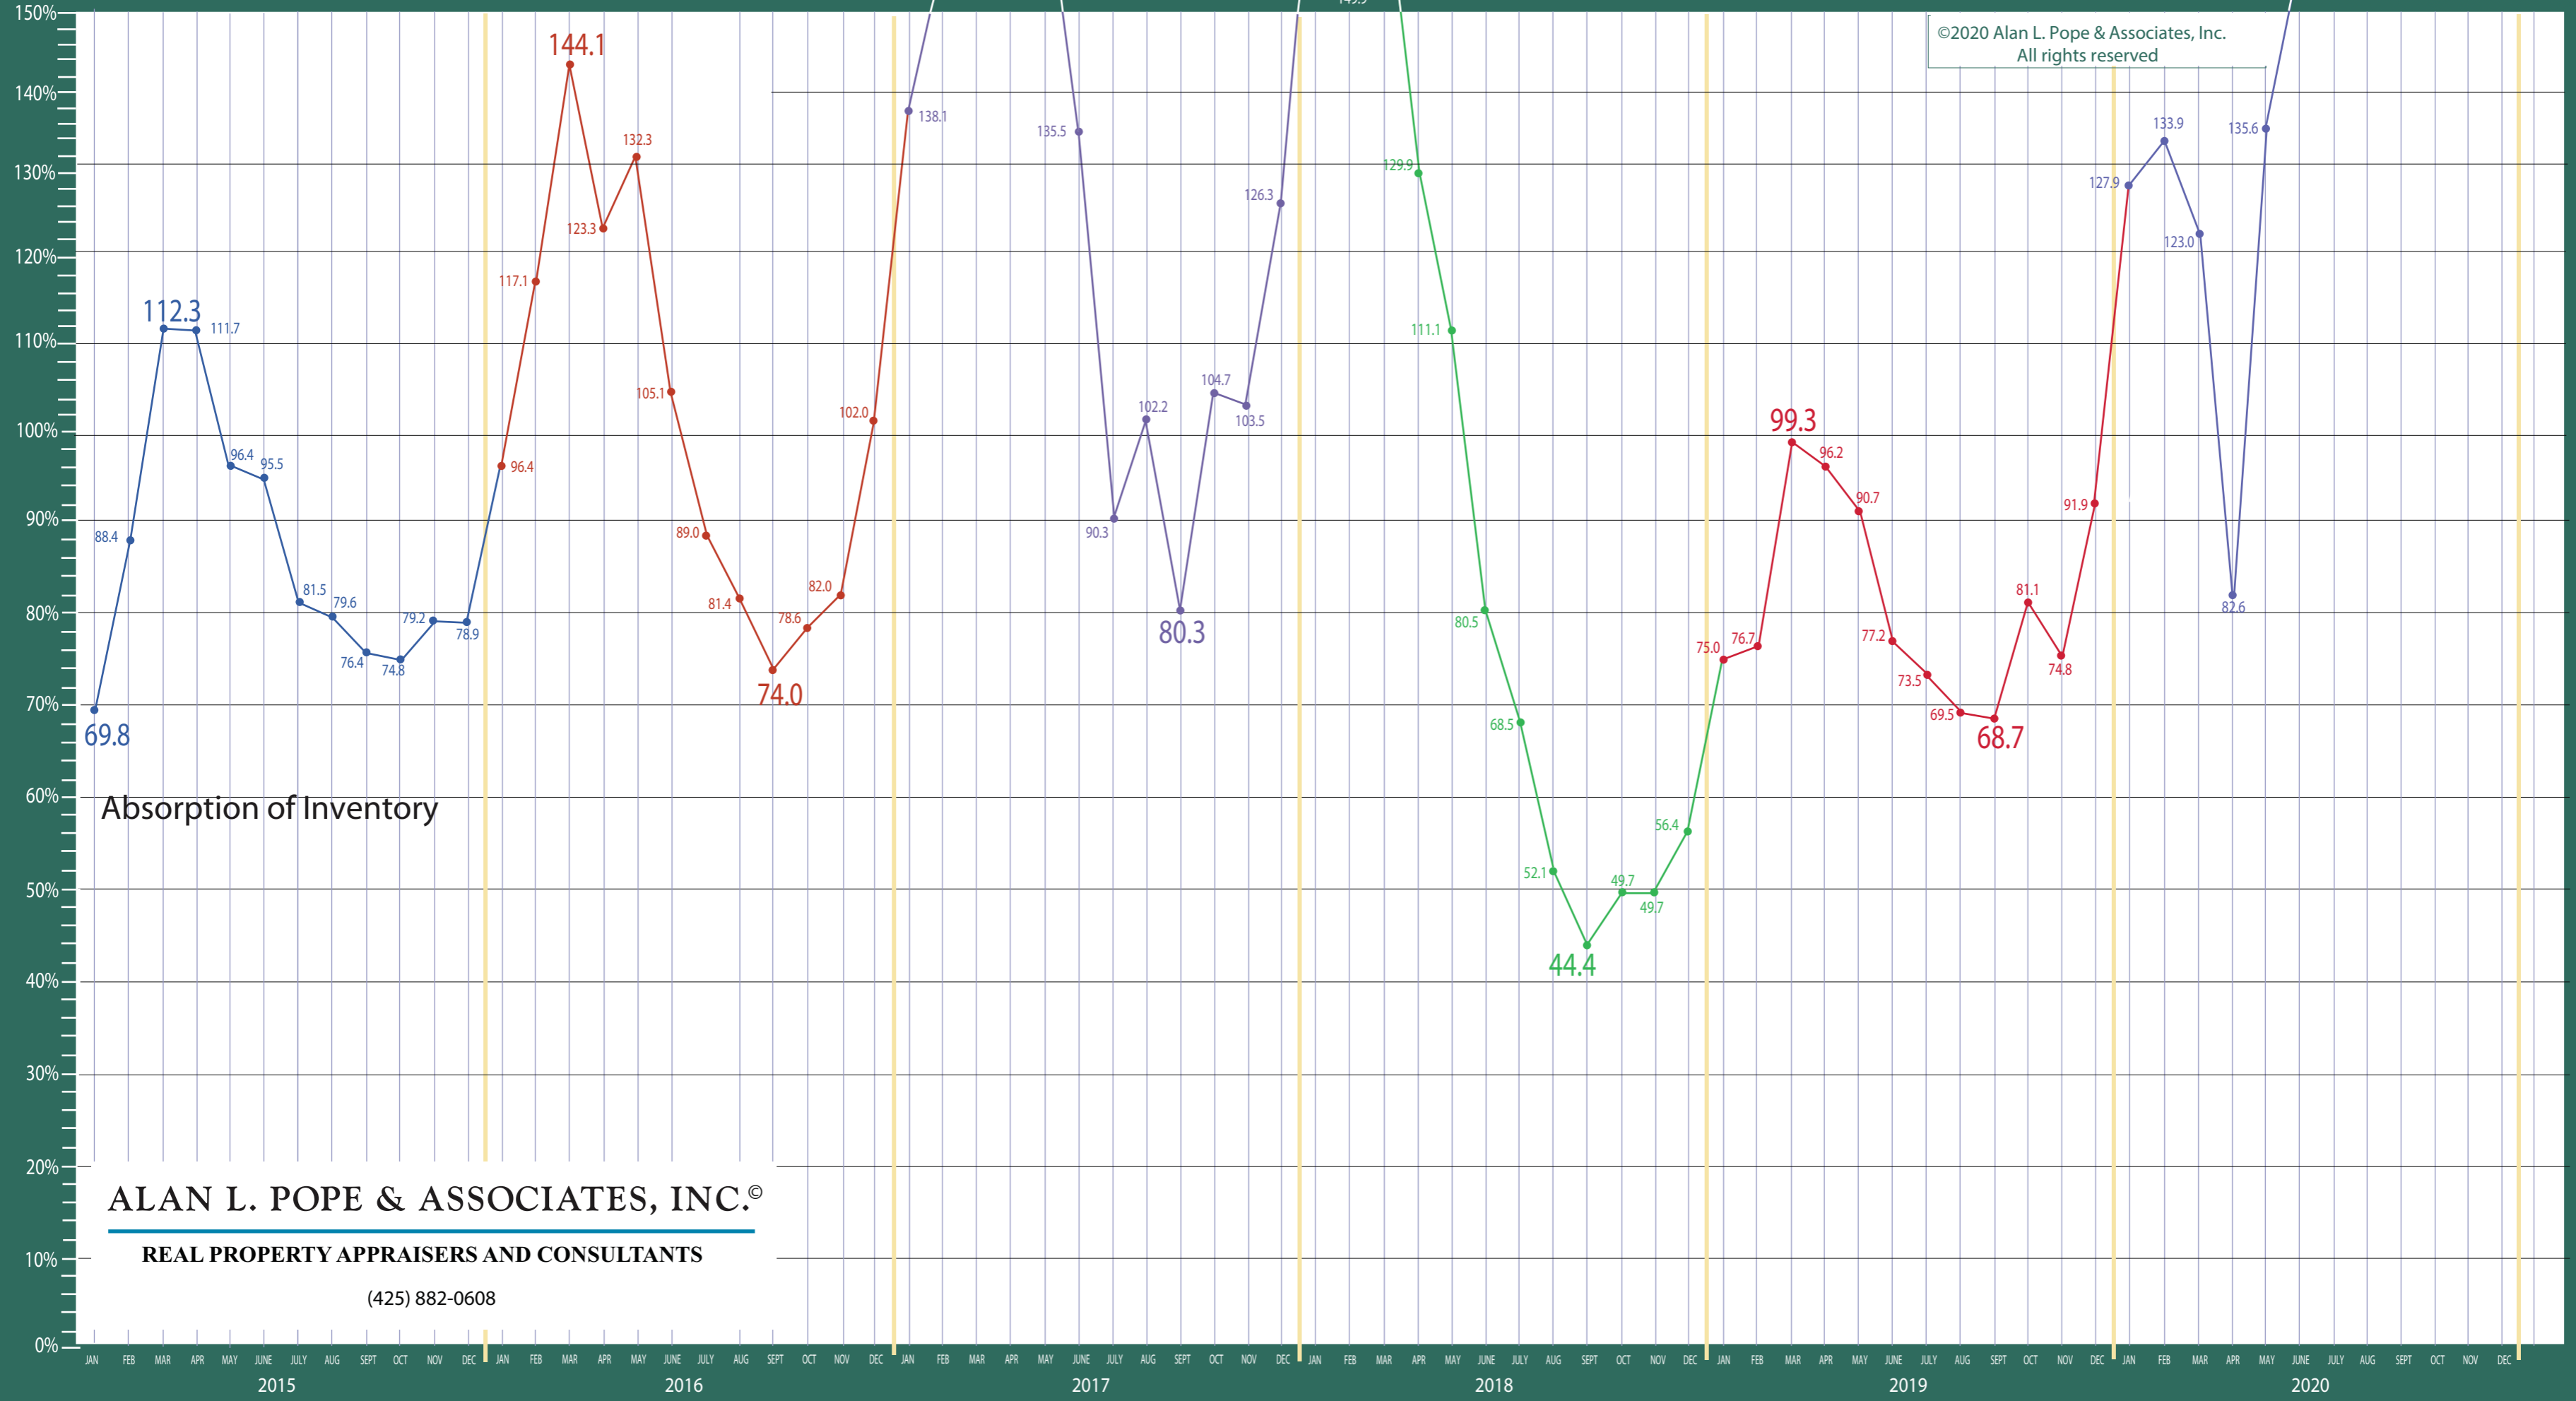

300-380 Auburn, Kent, Renton, South Seattle

Absorption of Inventory Residential & Condo Only

©2020 Alan L. Pope & Associates, Inc.
All rights reserved

Absorption of Inventory

ALAN L. POPE & ASSOCIATES, INC.®
REAL PROPERTY APPRAISERS AND CONSULTANTS
(425) 882-0608