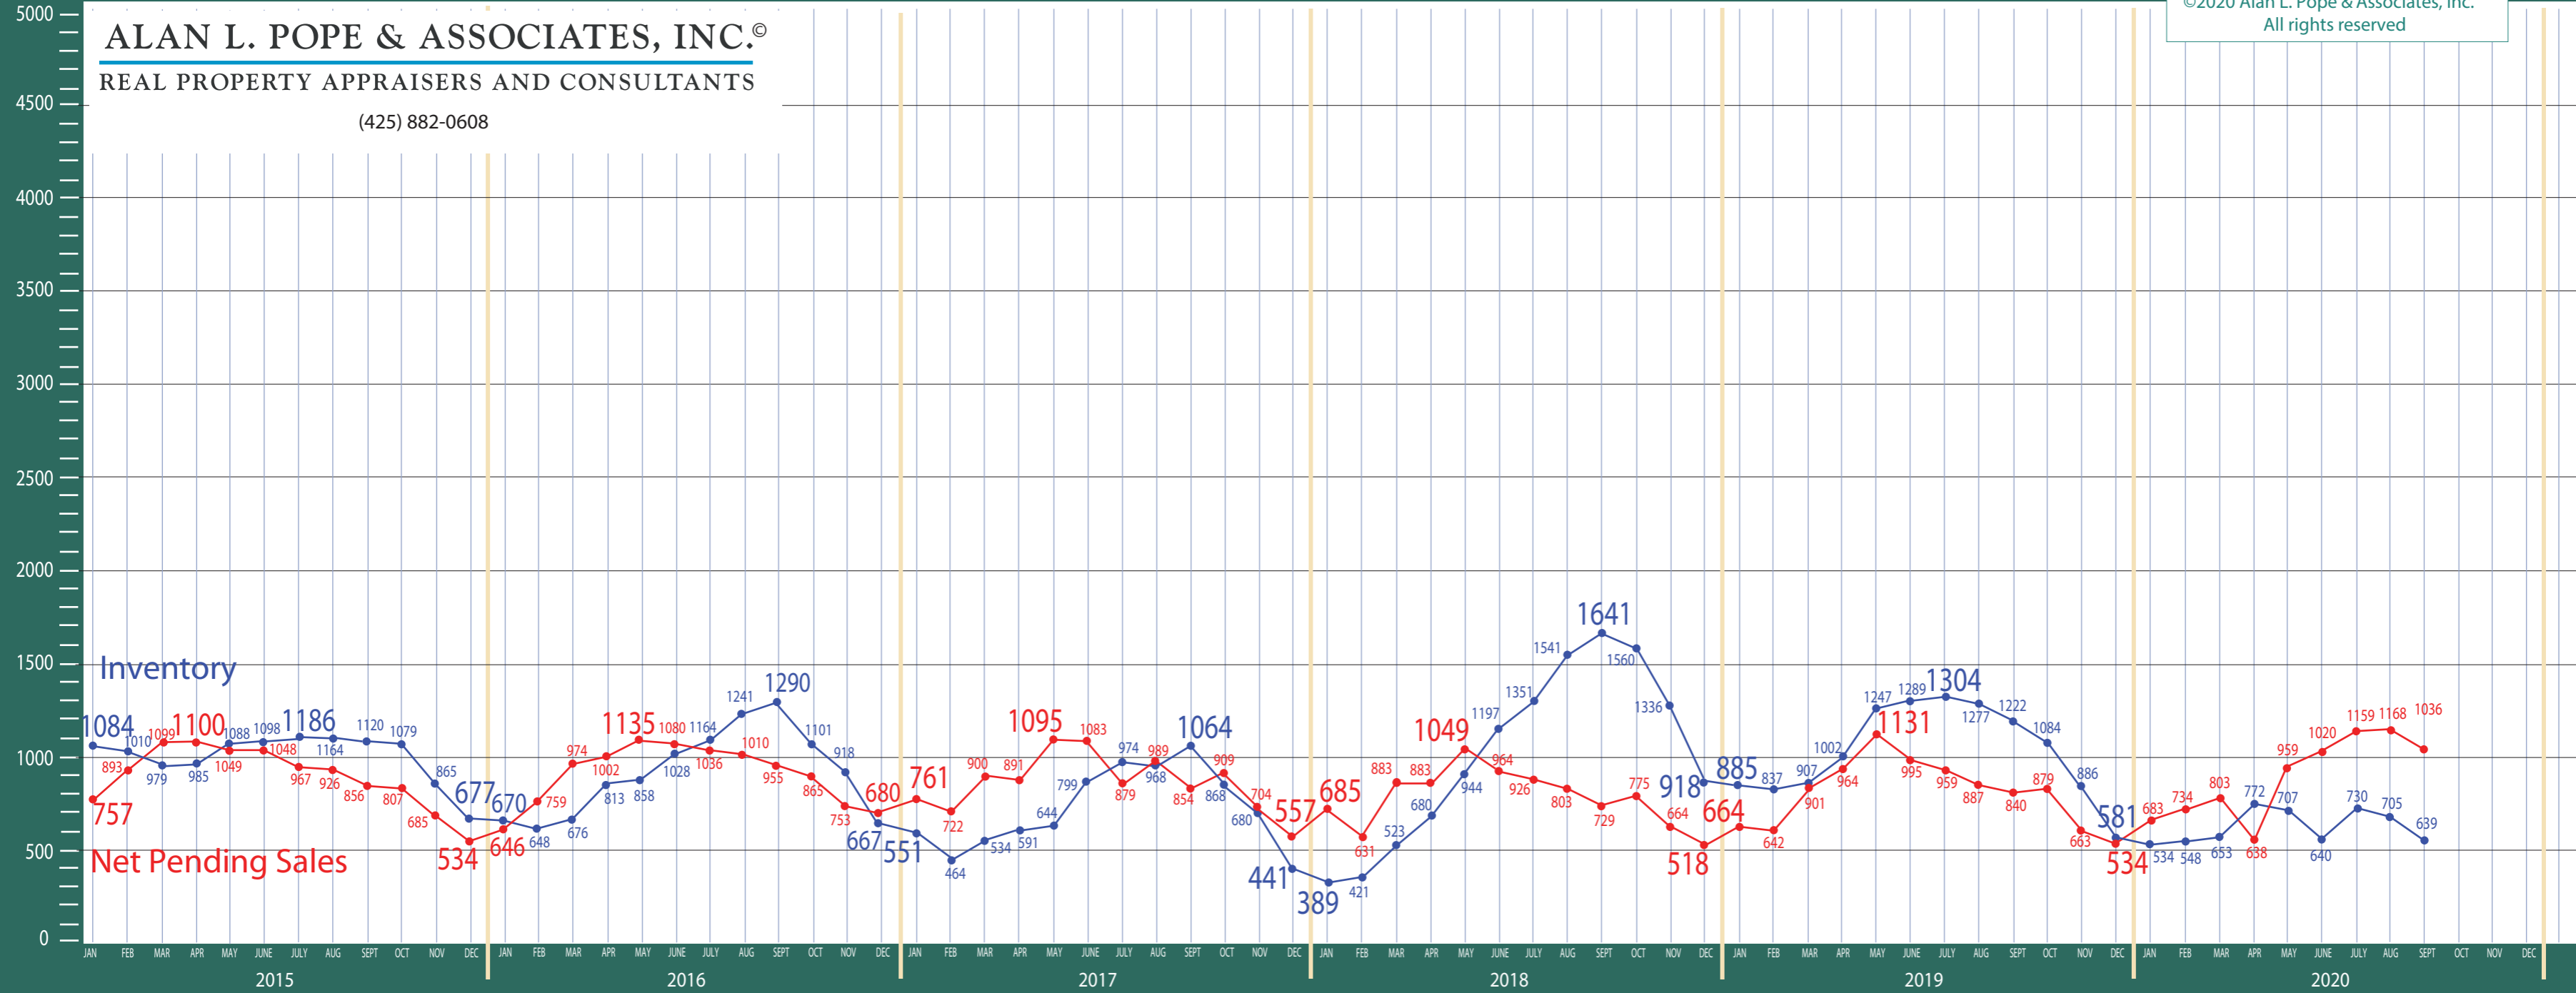

# 300-380 Auburn, Kent, Renton, South Seattle