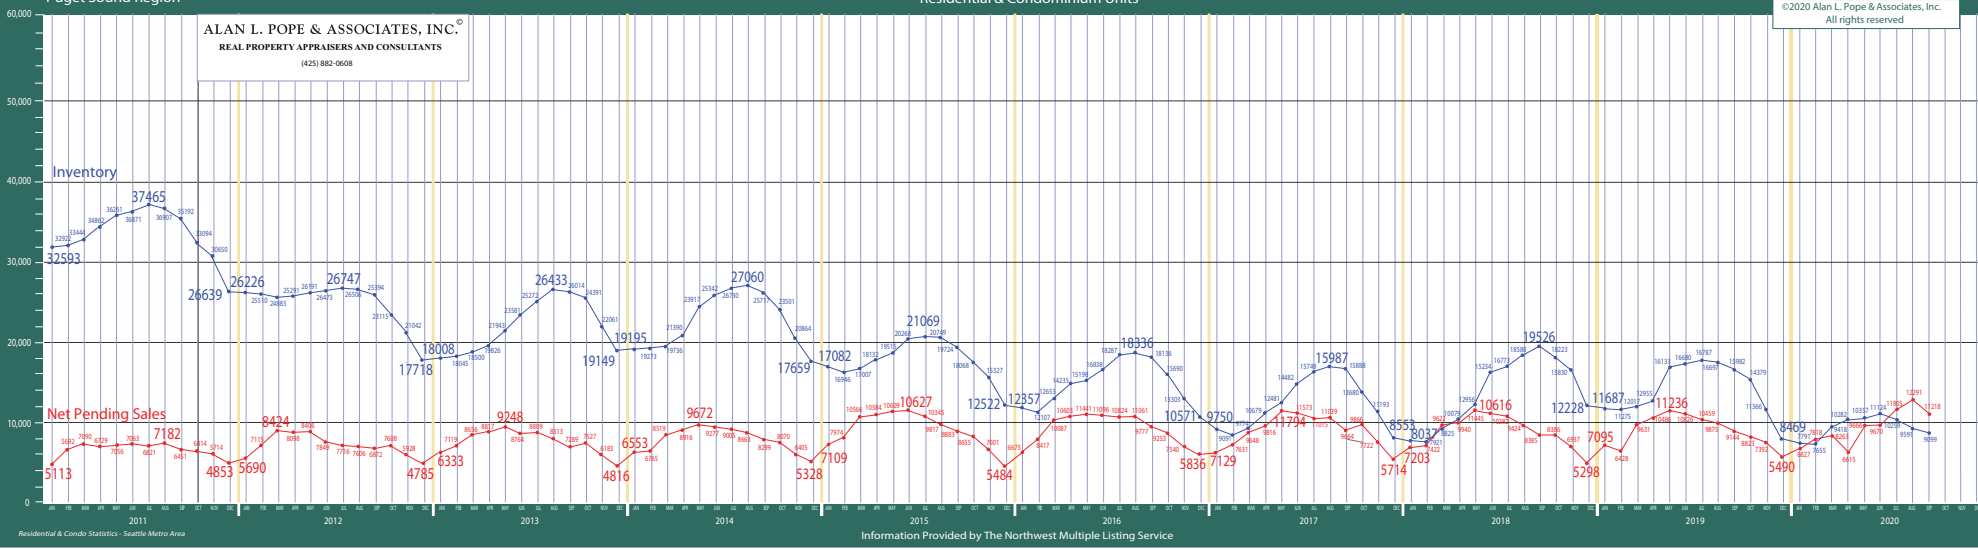

ALAN L. POPE & ASSOCIATES, INC.
REAL PROPERTY APPRAISERS AND CONSULTANTS
(425) 882-0608