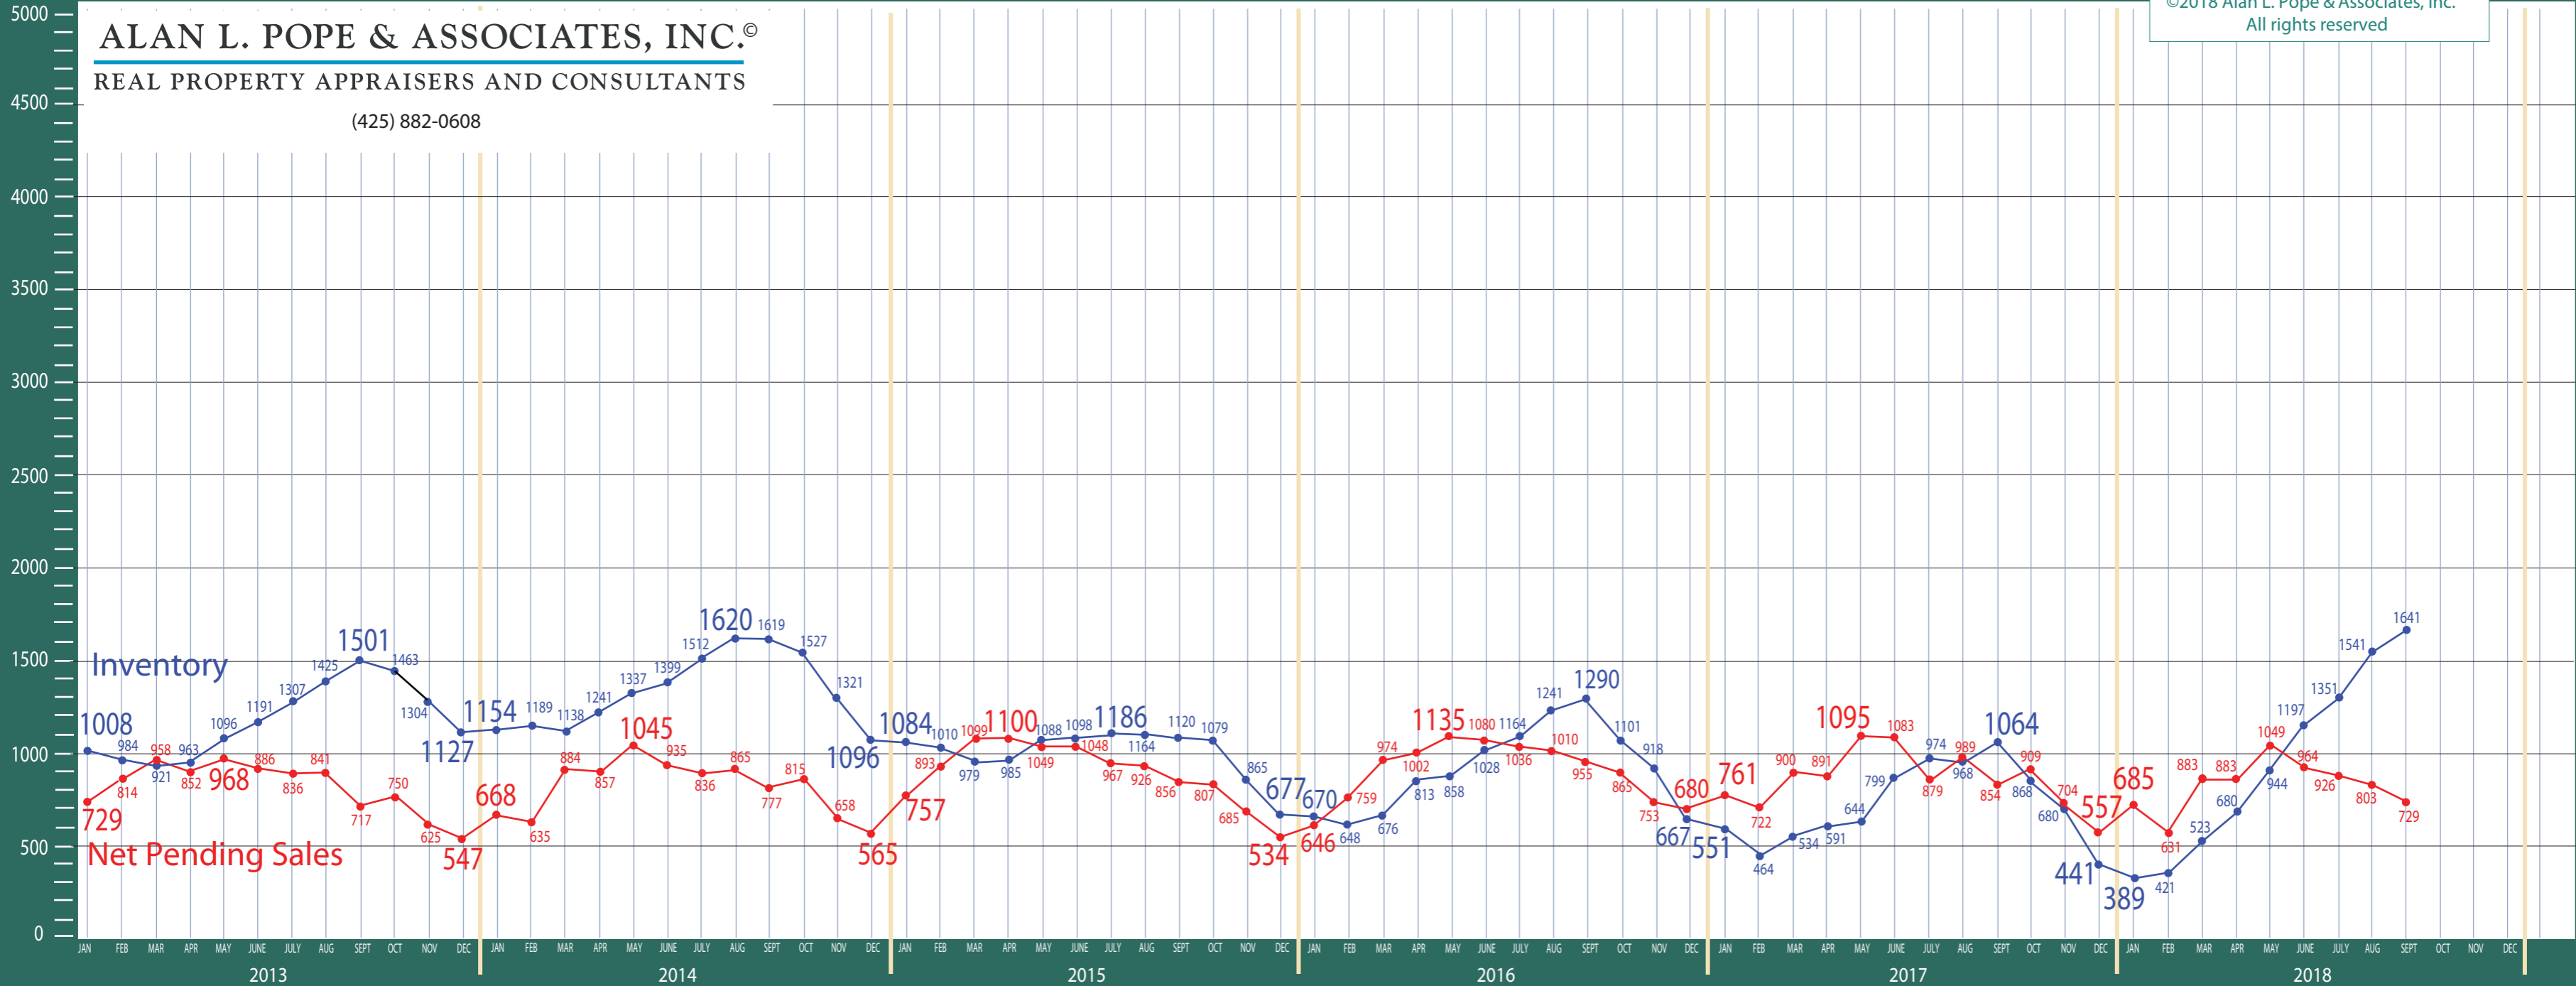

300-380 Auburn, Kent, Renton, South Seattle

Listing Residential & Condo Only

ALAN L. POPE & ASSOCIATES, INC.®
REAL PROPERTY APPRAISERS AND CONSULTANTS

(425) 882-0608

©2018 Alan L. Pope & Associates, Inc.
 All rights reserved

ALAN L. POPE & ASSOCIATES, INC.®

REAL PROPERTY APPRAISERS AND CONSULTANTS

(425) 882-0608

©2018 Alan L. Pope & Associates, Inc.
All rights reserved

Absorption of Inventory