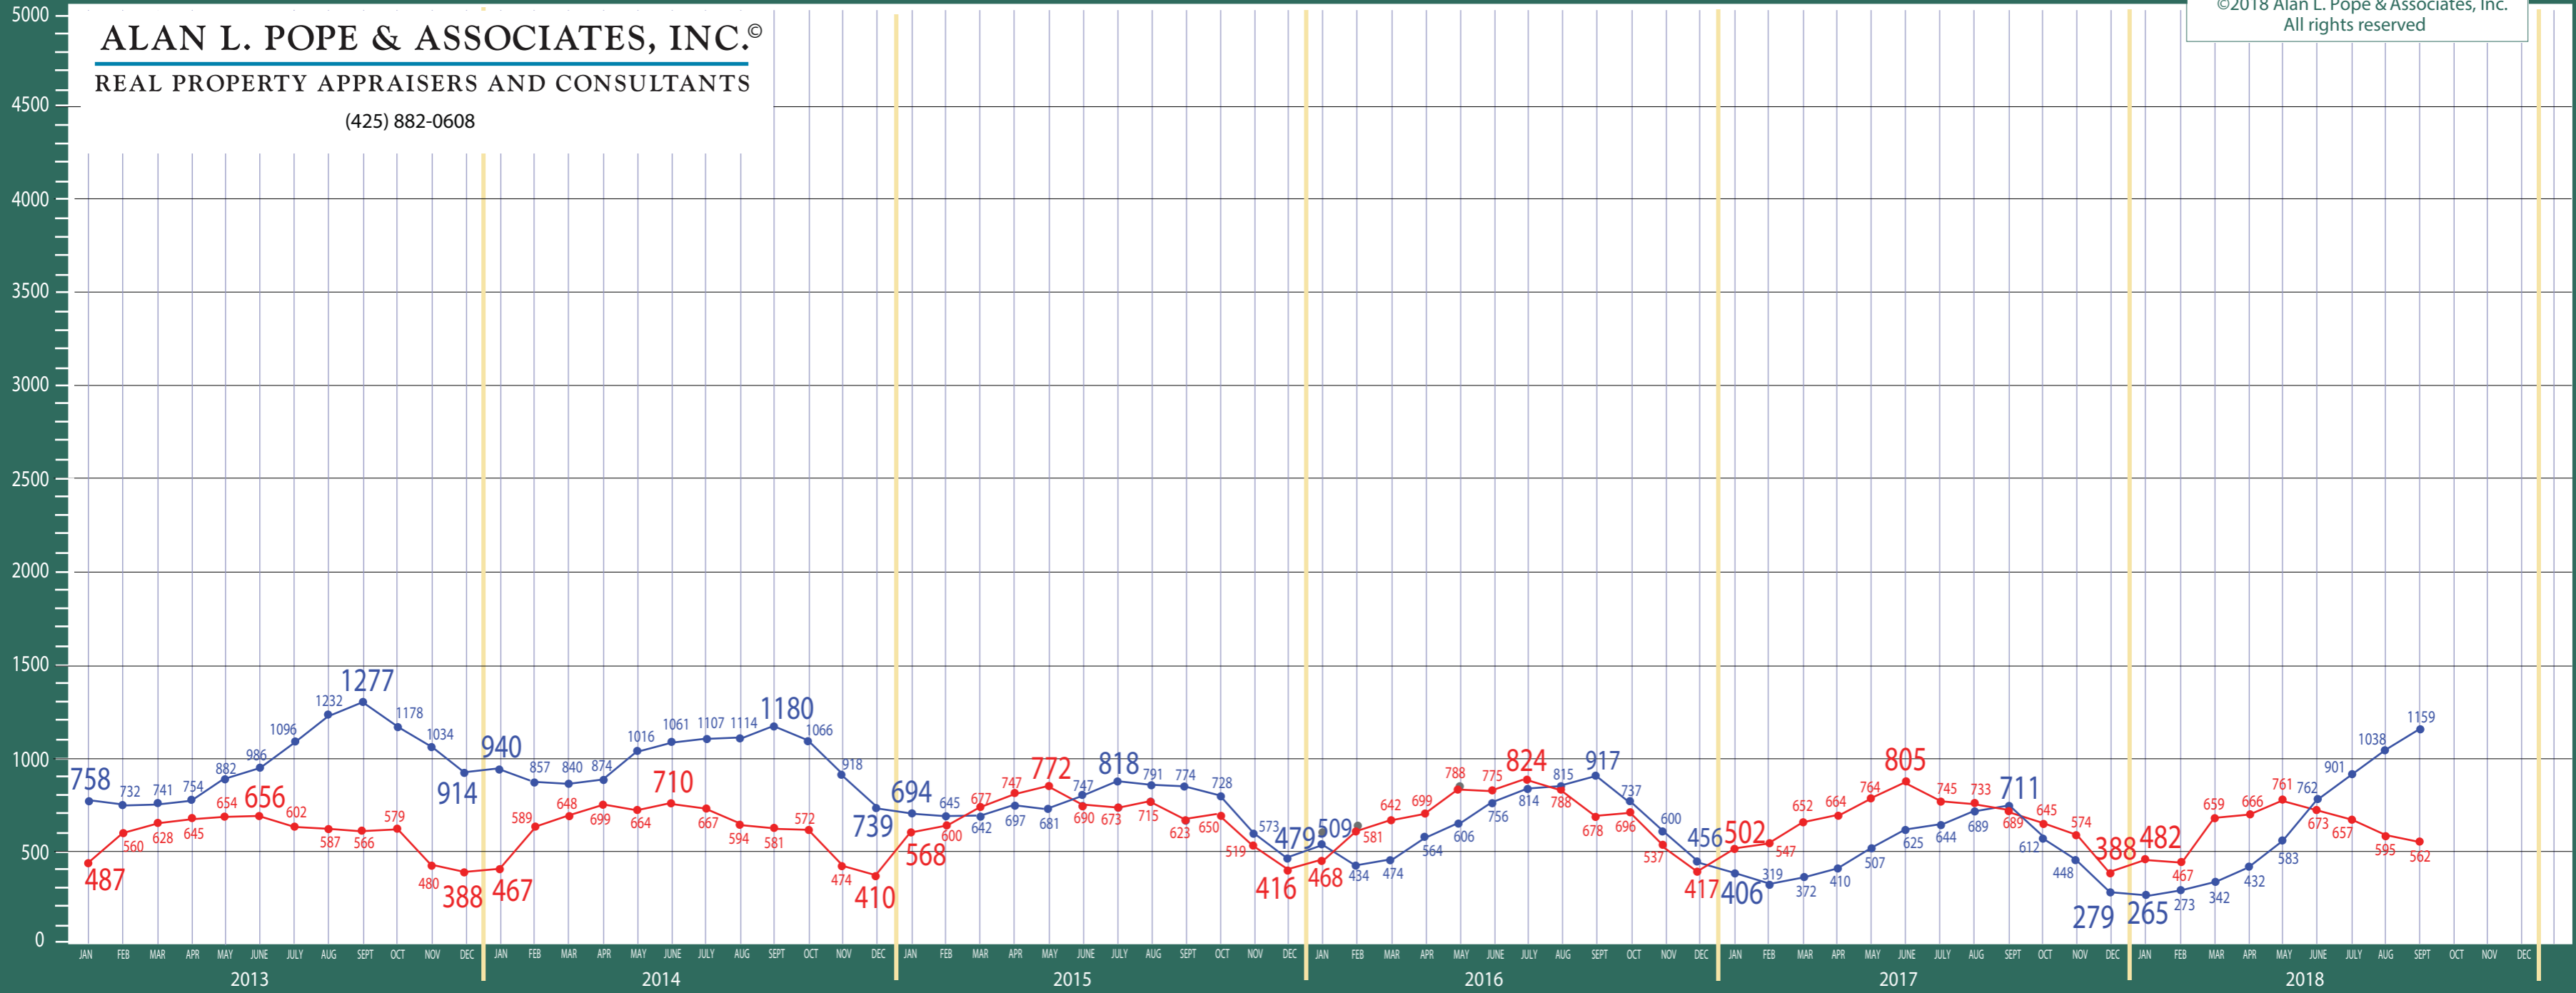

100-140 West Seattle to Federal Way

Listing Residential & Condo Only

ALAN L. POPE & ASSOCIATES, INC.®

REAL PROPERTY APPRAISERS AND CONSULTANTS

(425) 882-0608

©2018 Alan L. Pope & Associates, Inc.
All rights reserved