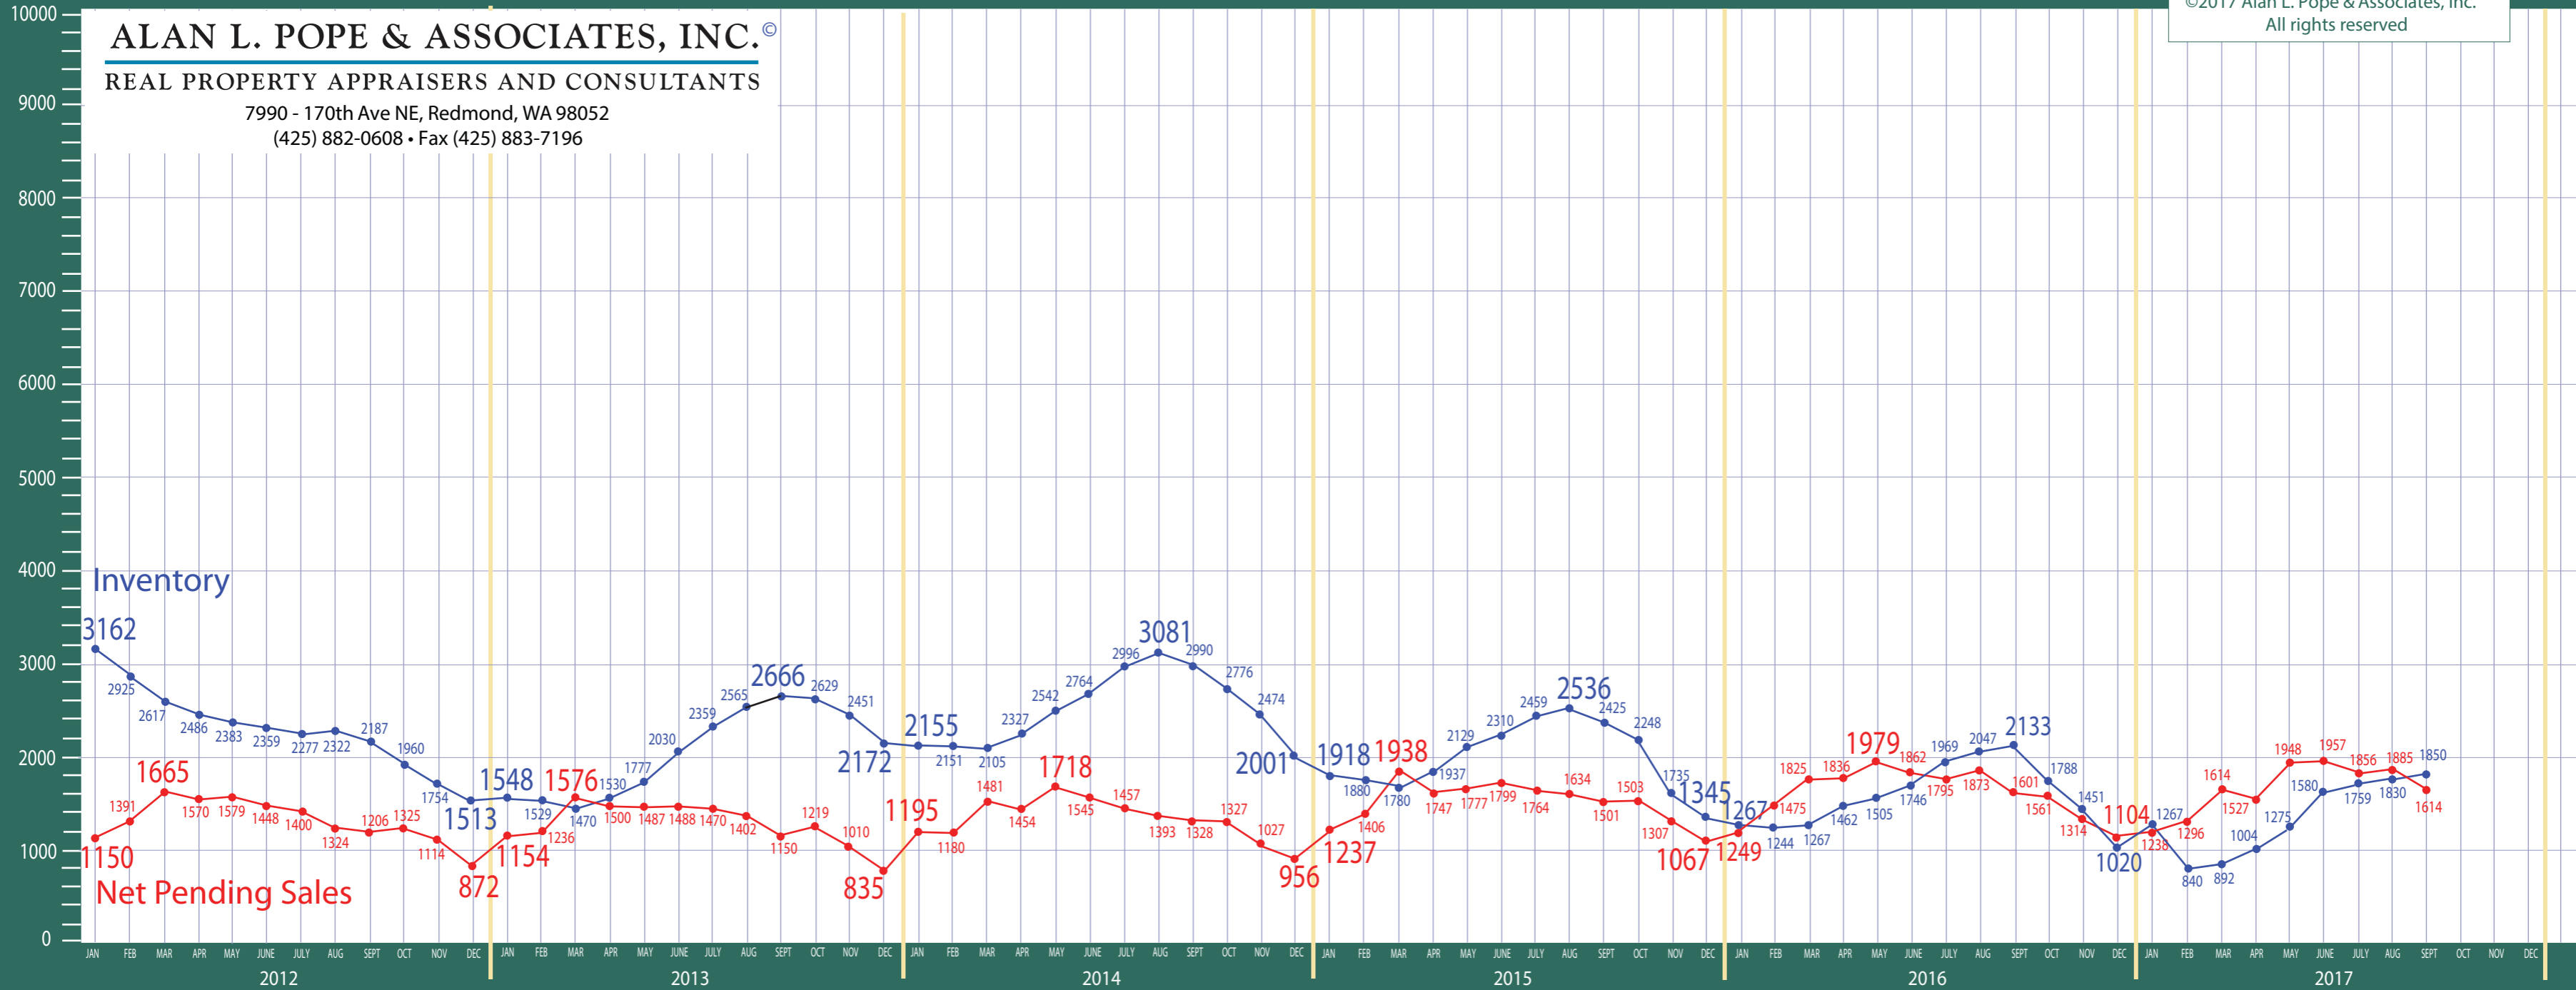

Snohomish County

Listing Residential & Condo Only

©2017 Alan L. Pope & Associates, Inc.
All rights reserved

ALAN L. POPE & ASSOCIATES, INC. ©
REAL PROPERTY APPRAISERS AND CONSULTANTS
 7990 - 170th Ave NE, Redmond, WA 98052
 (425) 882-0608 • Fax (425) 883-7196

ALAN L. POPE & ASSOCIATES, INC.®

REAL PROPERTY APPRAISERS AND CONSULTANTS

7990 - 170th Ave NE, Redmond, WA 98052

(425) 882-0608 • Fax (425) 883-7196

©2017 Alan L. Pope & Associates, Inc.
All rights reserved