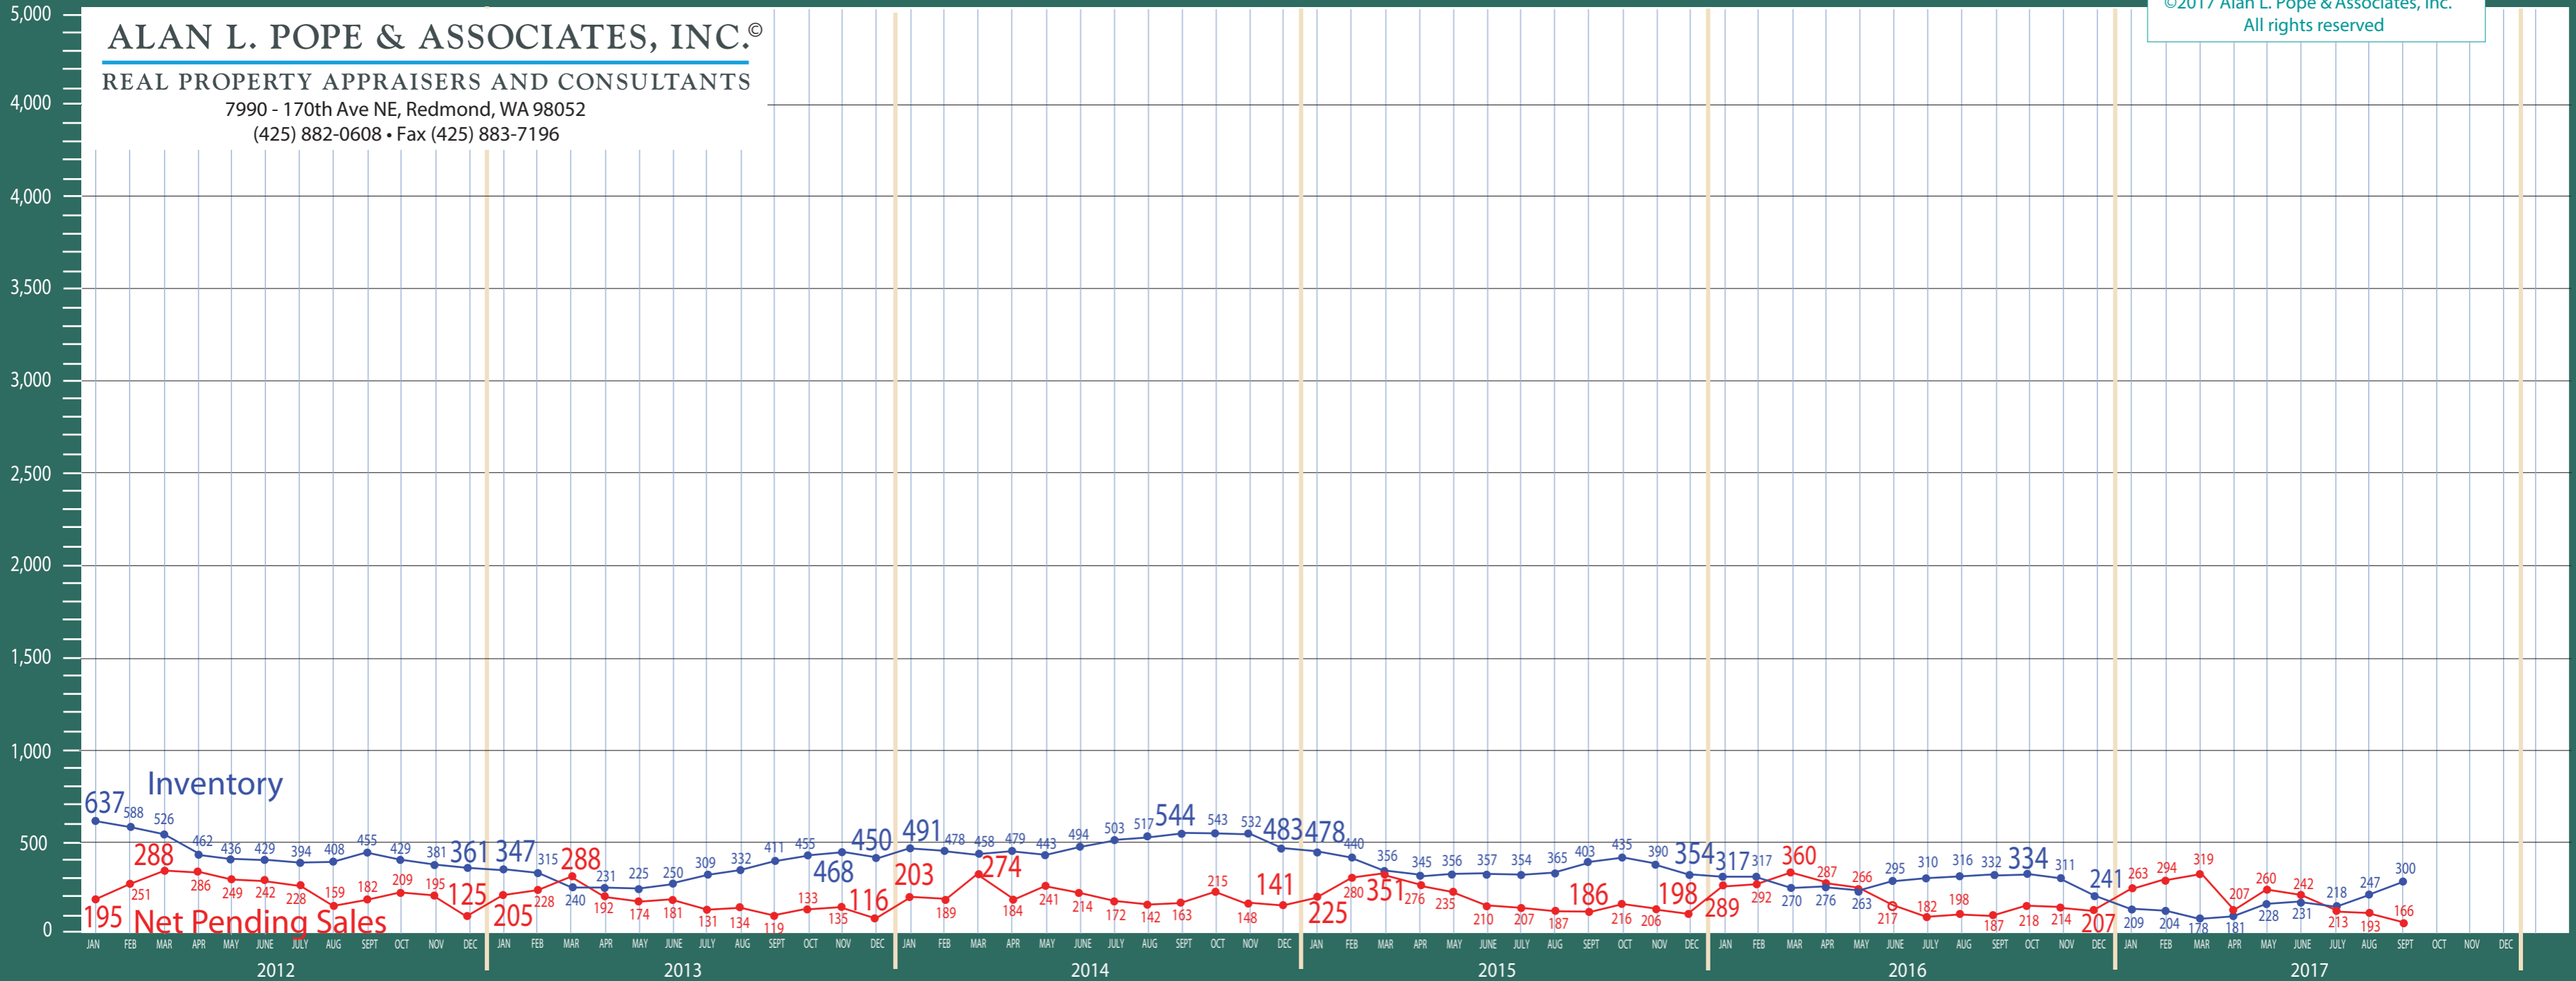

Snohomish County

New Construction - Residential & Condo Statistics

©2017 Alan L. Pope & Associates, Inc.
All rights reserved

ALAN L. POPE & ASSOCIATES, INC.®

REAL PROPERTY APPRAISERS AND CONSULTANTS

7990 - 170th Ave NE, Redmond, WA 98052

(425) 882-0608 • Fax (425) 883-7196

Information Provided by The Northwest Multiple Listing Service