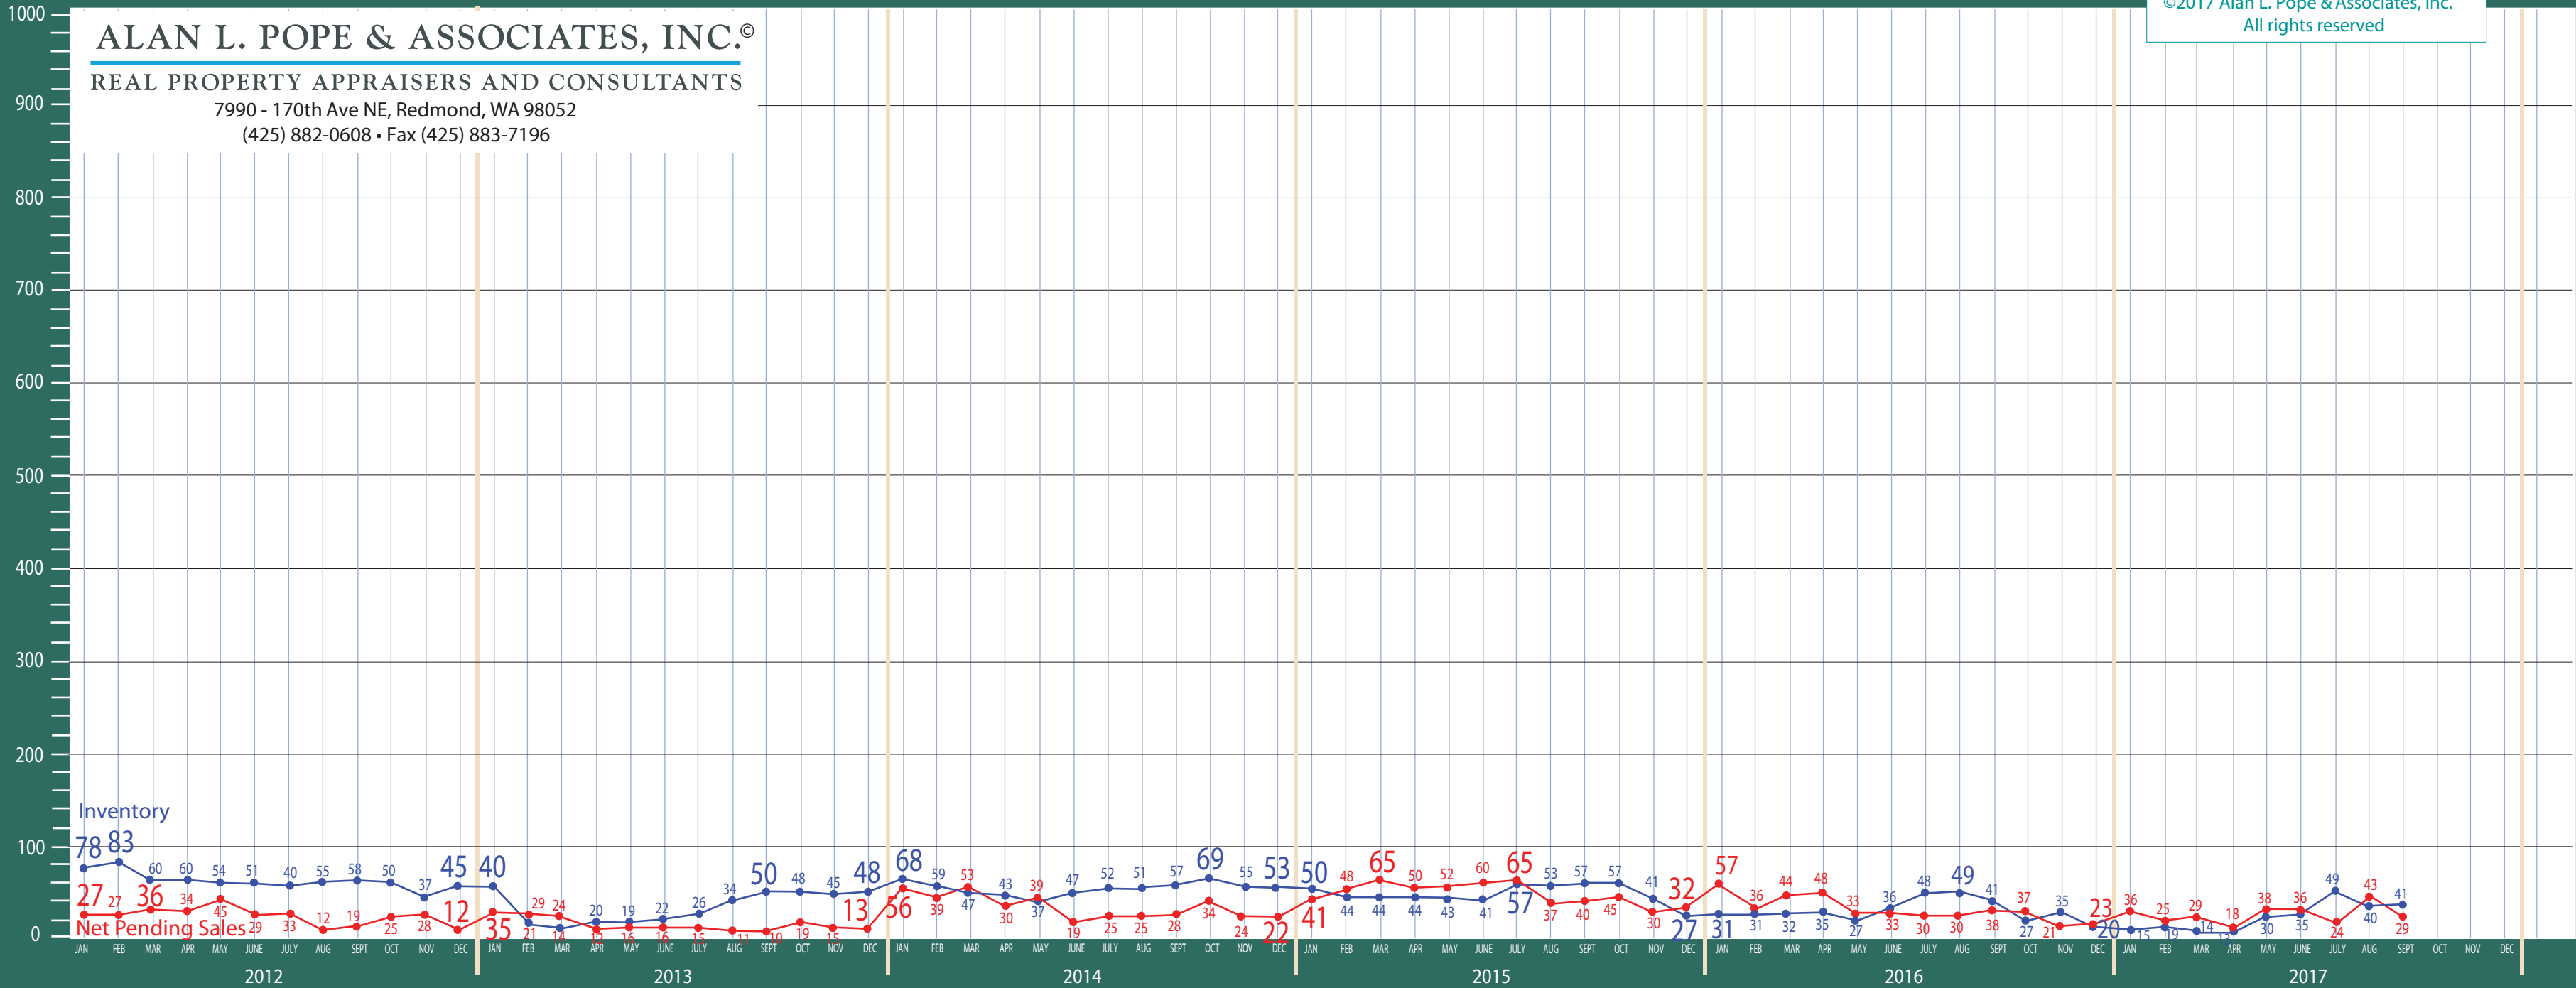

Snohomish County

New Construction - Condo Statistics

©2017 Alan L. Pope & Associates, Inc.
All rights reserved

ALAN L. POPE & ASSOCIATES, INC.®

REAL PROPERTY APPRAISERS AND CONSULTANTS

7990 - 170th Ave NE, Redmond, WA 98052

(425) 882-0608 • Fax (425) 883-7196

ALAN L. POPE & ASSOCIATES, INC. ©
 REAL PROPERTY APPRAISERS AND CONSULTANTS
 7990 - 170th Ave NE, Redmond, WA 98052
 (425) 882-0608 • Fax (425) 883-7196

©2017 Alan L. Pope & Associates, Inc.
 All rights reserved