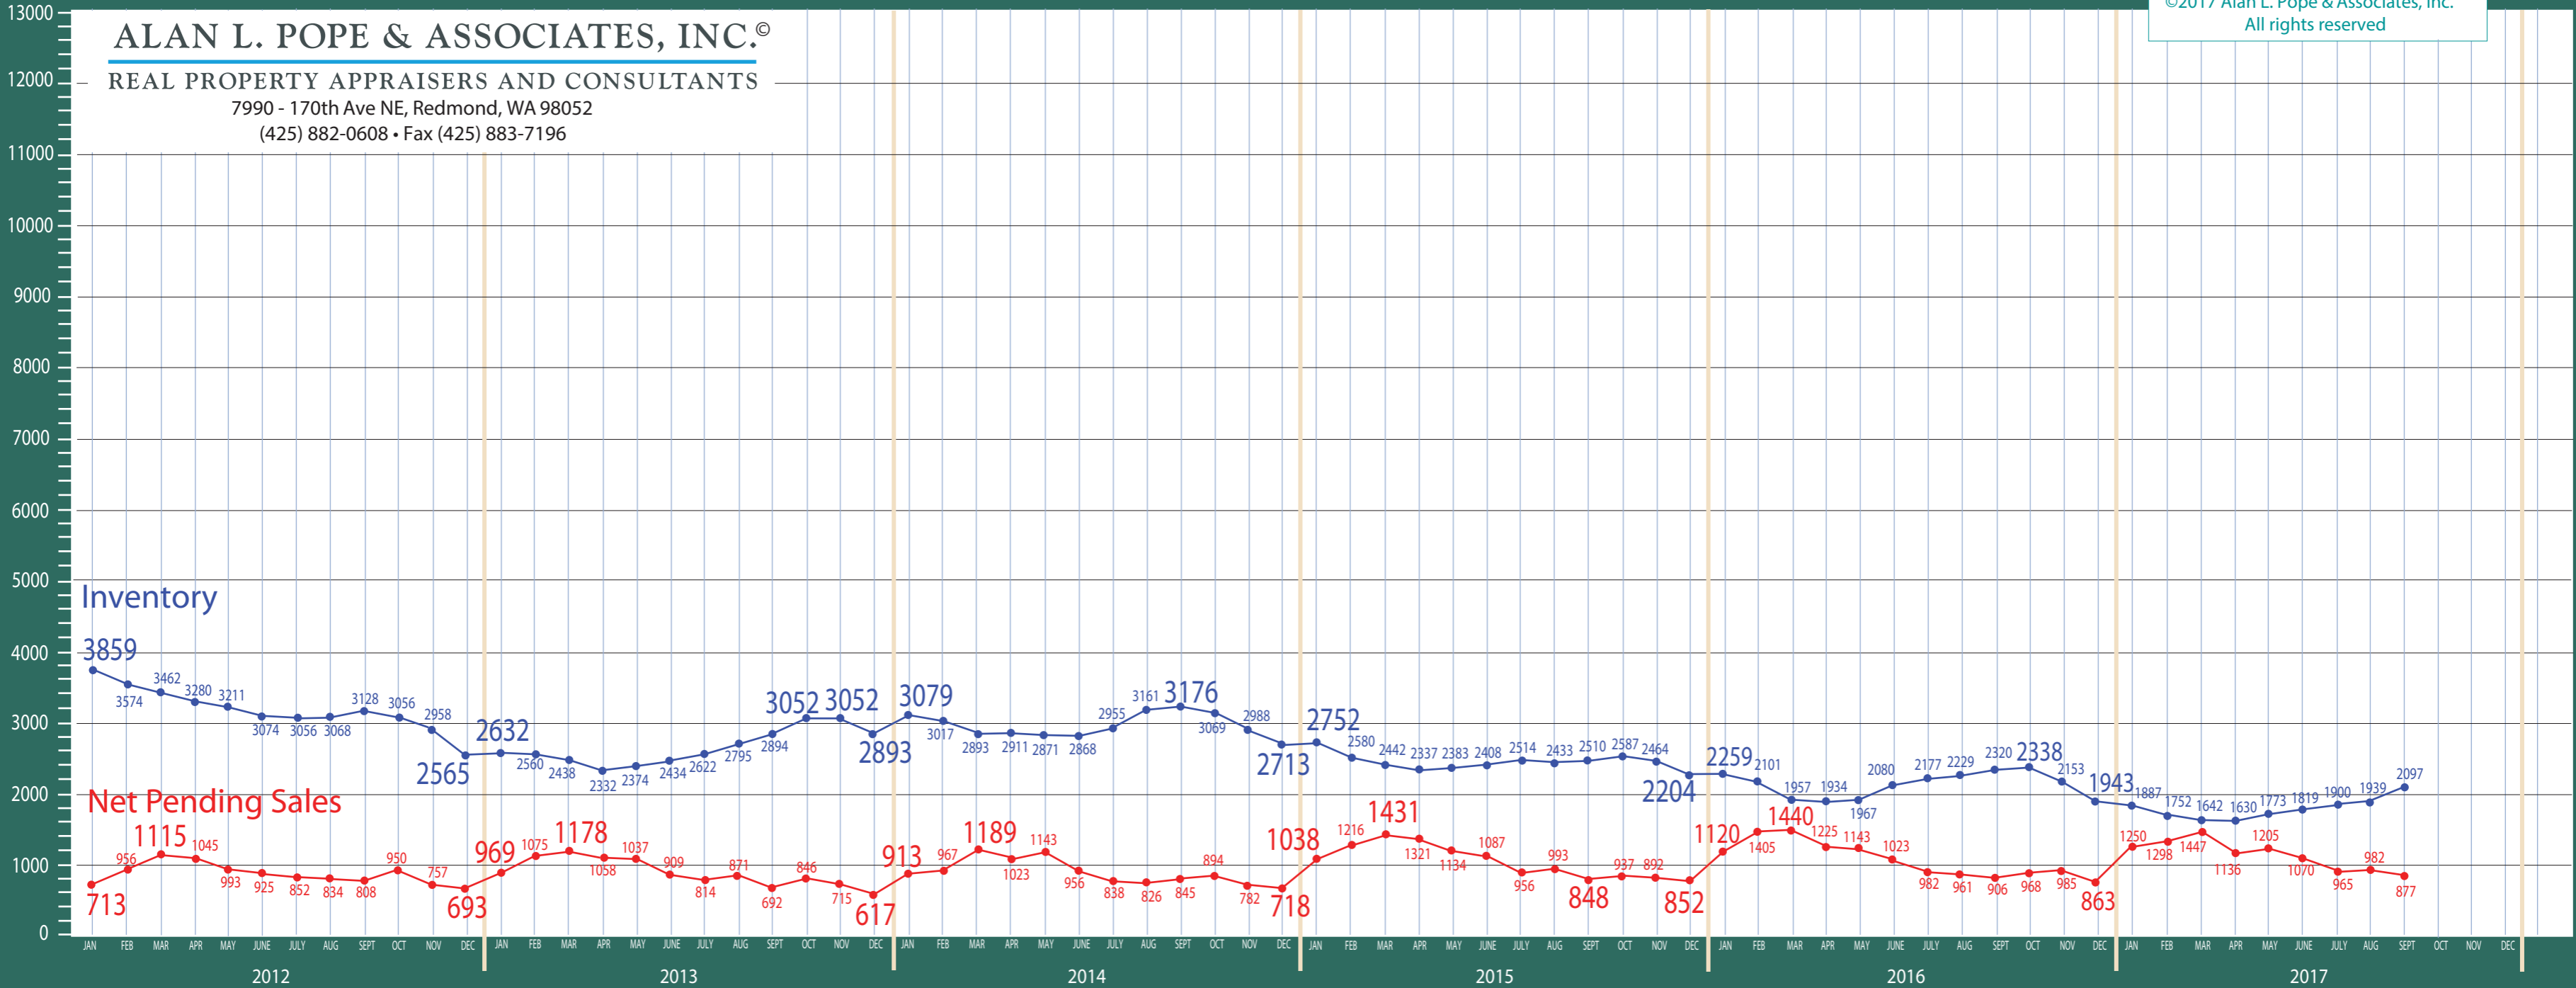

Puget Sound Region

New Construction - Residential & Condo Statistics

©2017 Alan L. Pope & Associates, Inc.
All rights reserved

ALAN L. POPE & ASSOCIATES, INC.®

REAL PROPERTY APPRAISERS AND CONSULTANTS

7990 - 170th Ave NE, Redmond, WA 98052

(425) 882-0608 • Fax (425) 883-7196