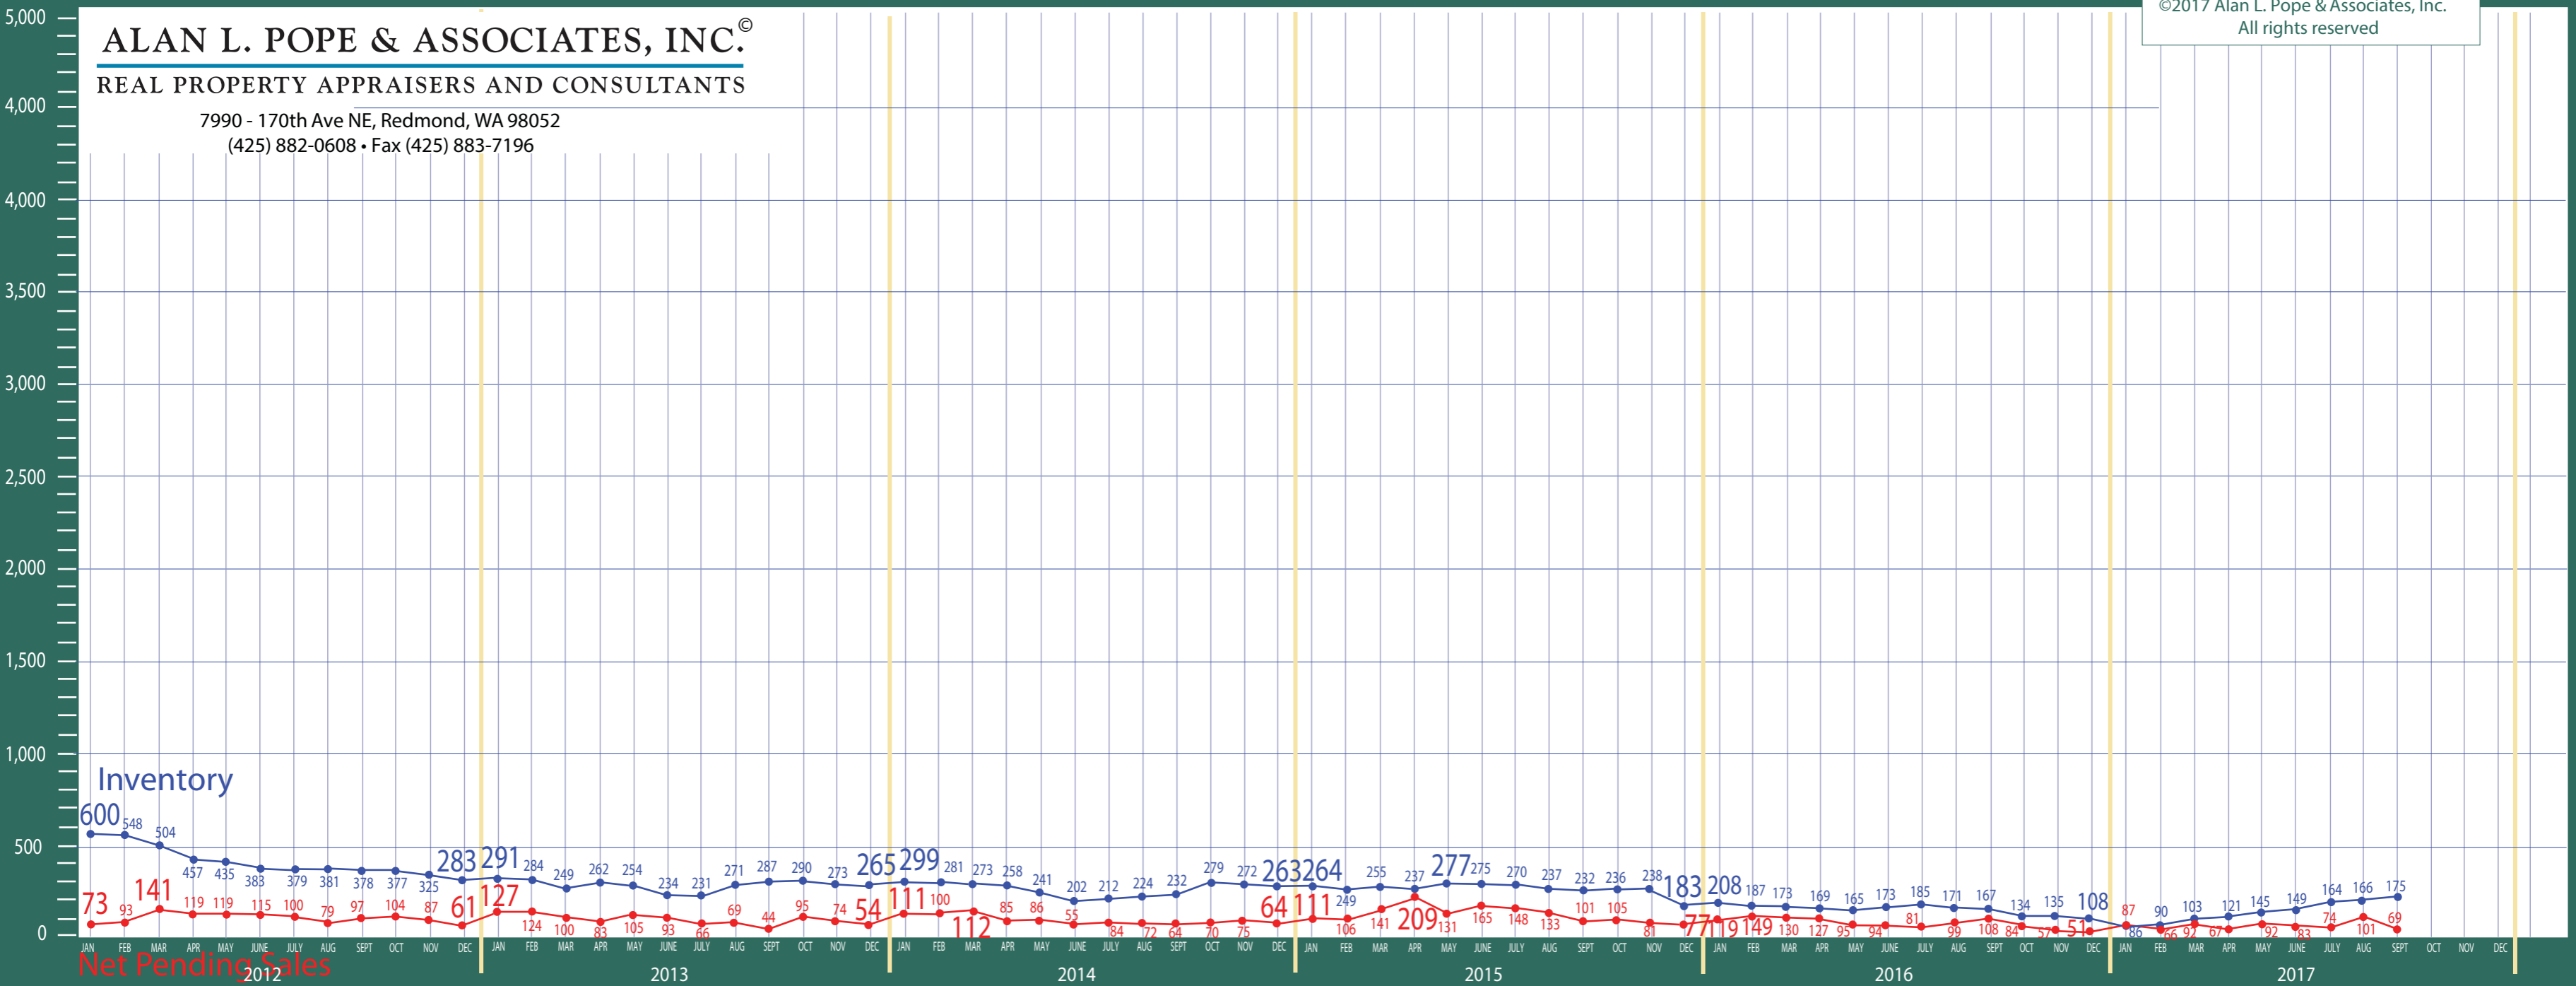

Puget Sound Region

New Construction - Condo Statistics

©2017 Alan L. Pope & Associates, Inc.
All rights reserved

ALAN L. POPE & ASSOCIATES, INC.®

REAL PROPERTY APPRAISERS AND CONSULTANTS

7990 - 170th Ave NE, Redmond, WA 98052
(425) 882-0608 • Fax (425) 883-7196

Information Provided by The Northwest Multiple Listing Service

Puget Sound Region

New Construction - Condo Statistics

ALAN L. POPE & ASSOCIATES, INC.

REAL PROPERTY APPRAISERS AND CONSULTANTS

7990 - 170th Ave NE, Redmond, WA 98052