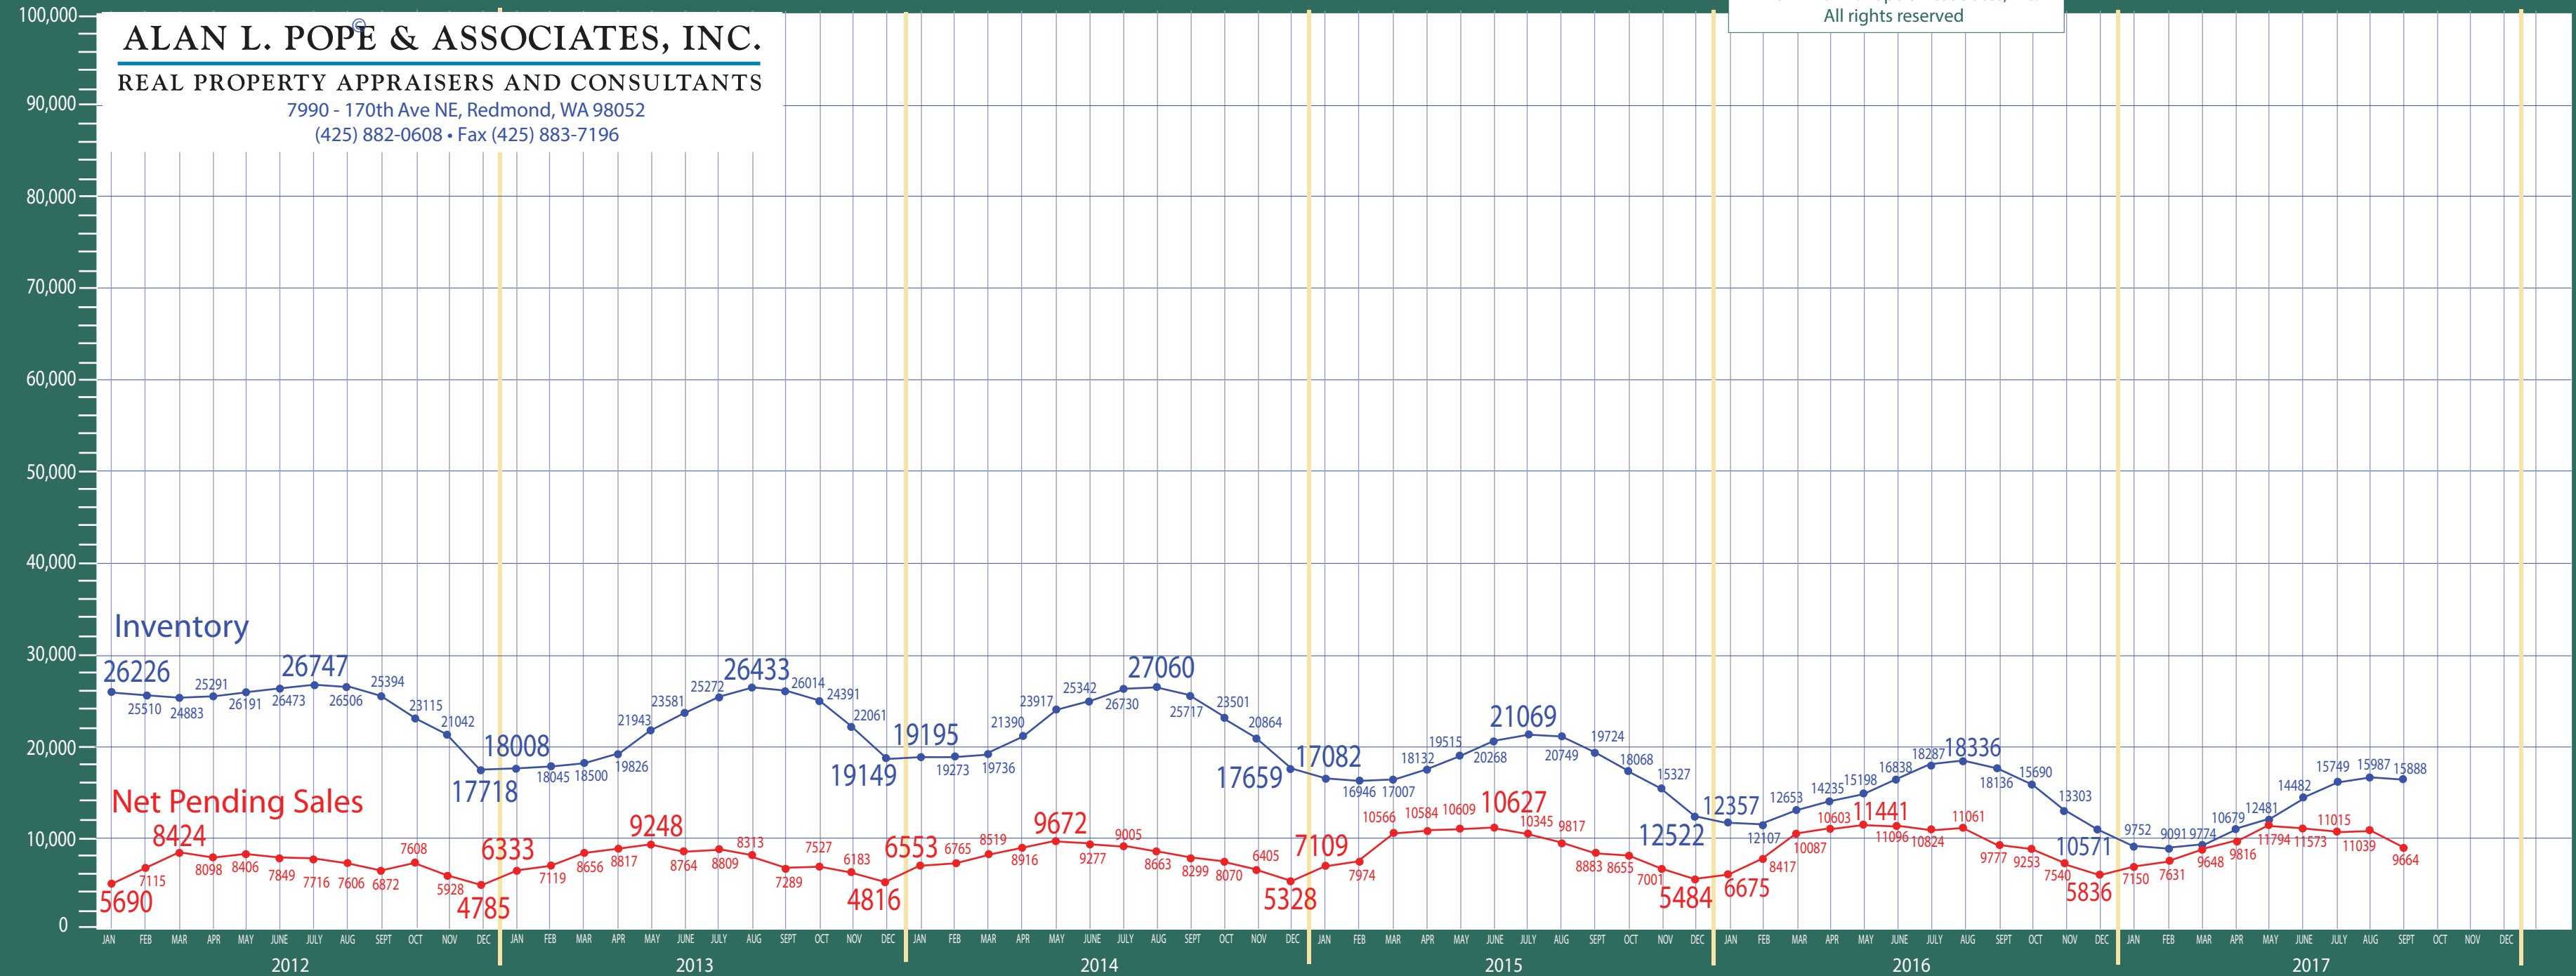

Puget Sound Region

Listing Residential & Condo Only

©2017 Alan L. Pope & Associates, Inc.
All rights reserved

ALAN L. POPE & ASSOCIATES, INC.

REAL PROPERTY APPRAISERS AND CONSULTANTS

7990 - 170th Ave NE, Redmond, WA 98052
(425) 882-0608 • Fax (425) 883-7196