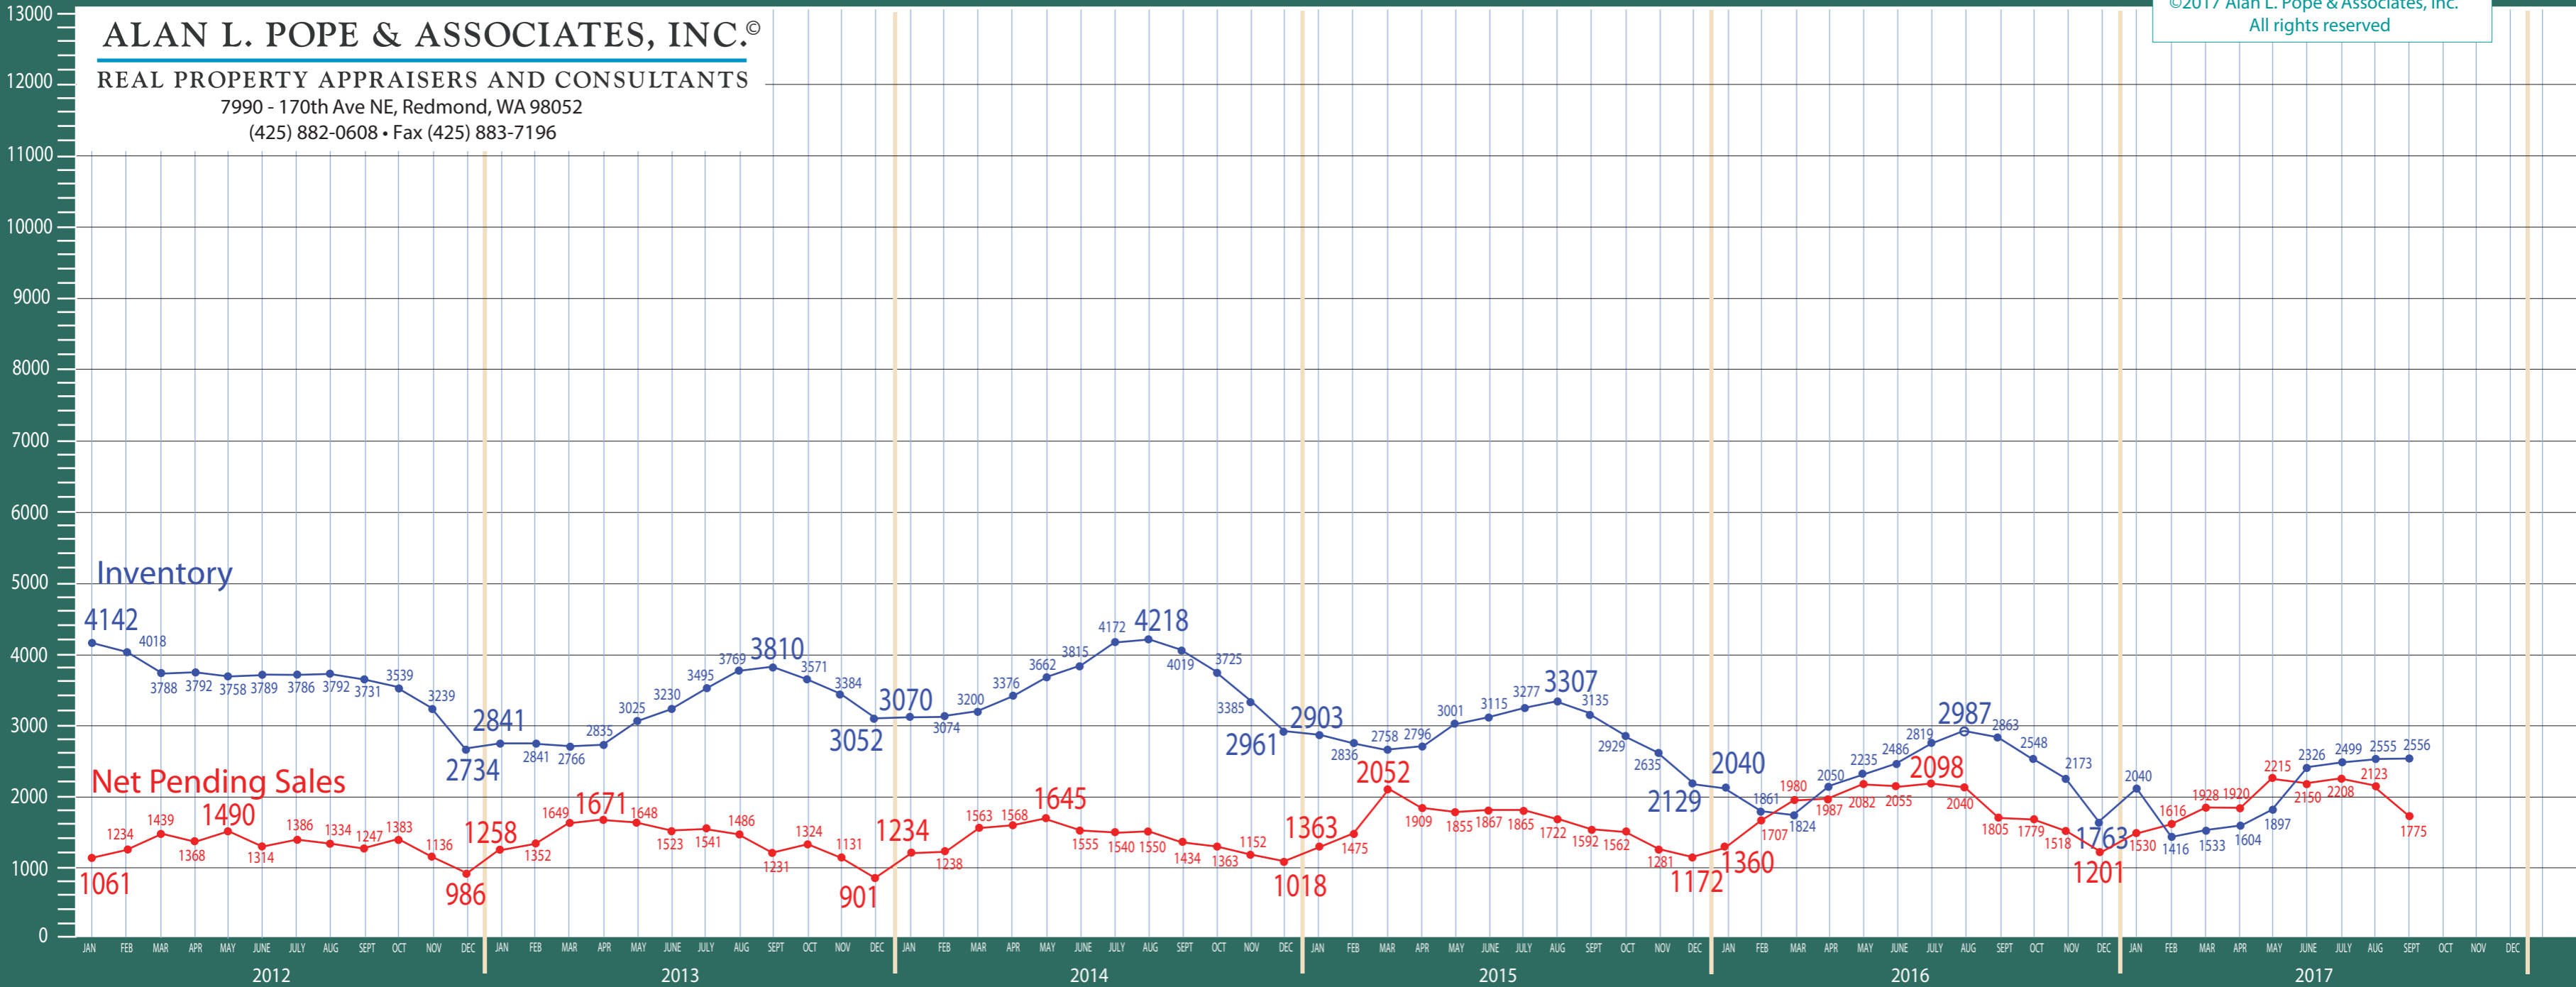

©2017 Alan L. Pope & Associates, Inc.
All rights reserved

ALAN L. POPE & ASSOCIATES, INC.®
REAL PROPERTY APPRAISERS AND CONSULTANTS
 7990 - 170th Ave NE, Redmond, WA 98052
 (425) 882-0608 • Fax (425) 883-7196

ALAN L. POPE & ASSOCIATES, INC.®

REAL PROPERTY APPRAISERS AND CONSULTANTS

7990 - 170th Ave NE, Redmond, WA 98052

(425) 882-0608 • Fax (425) 883-7196

©2017 Alan L. Pope & Associates, Inc.
All rights reserved