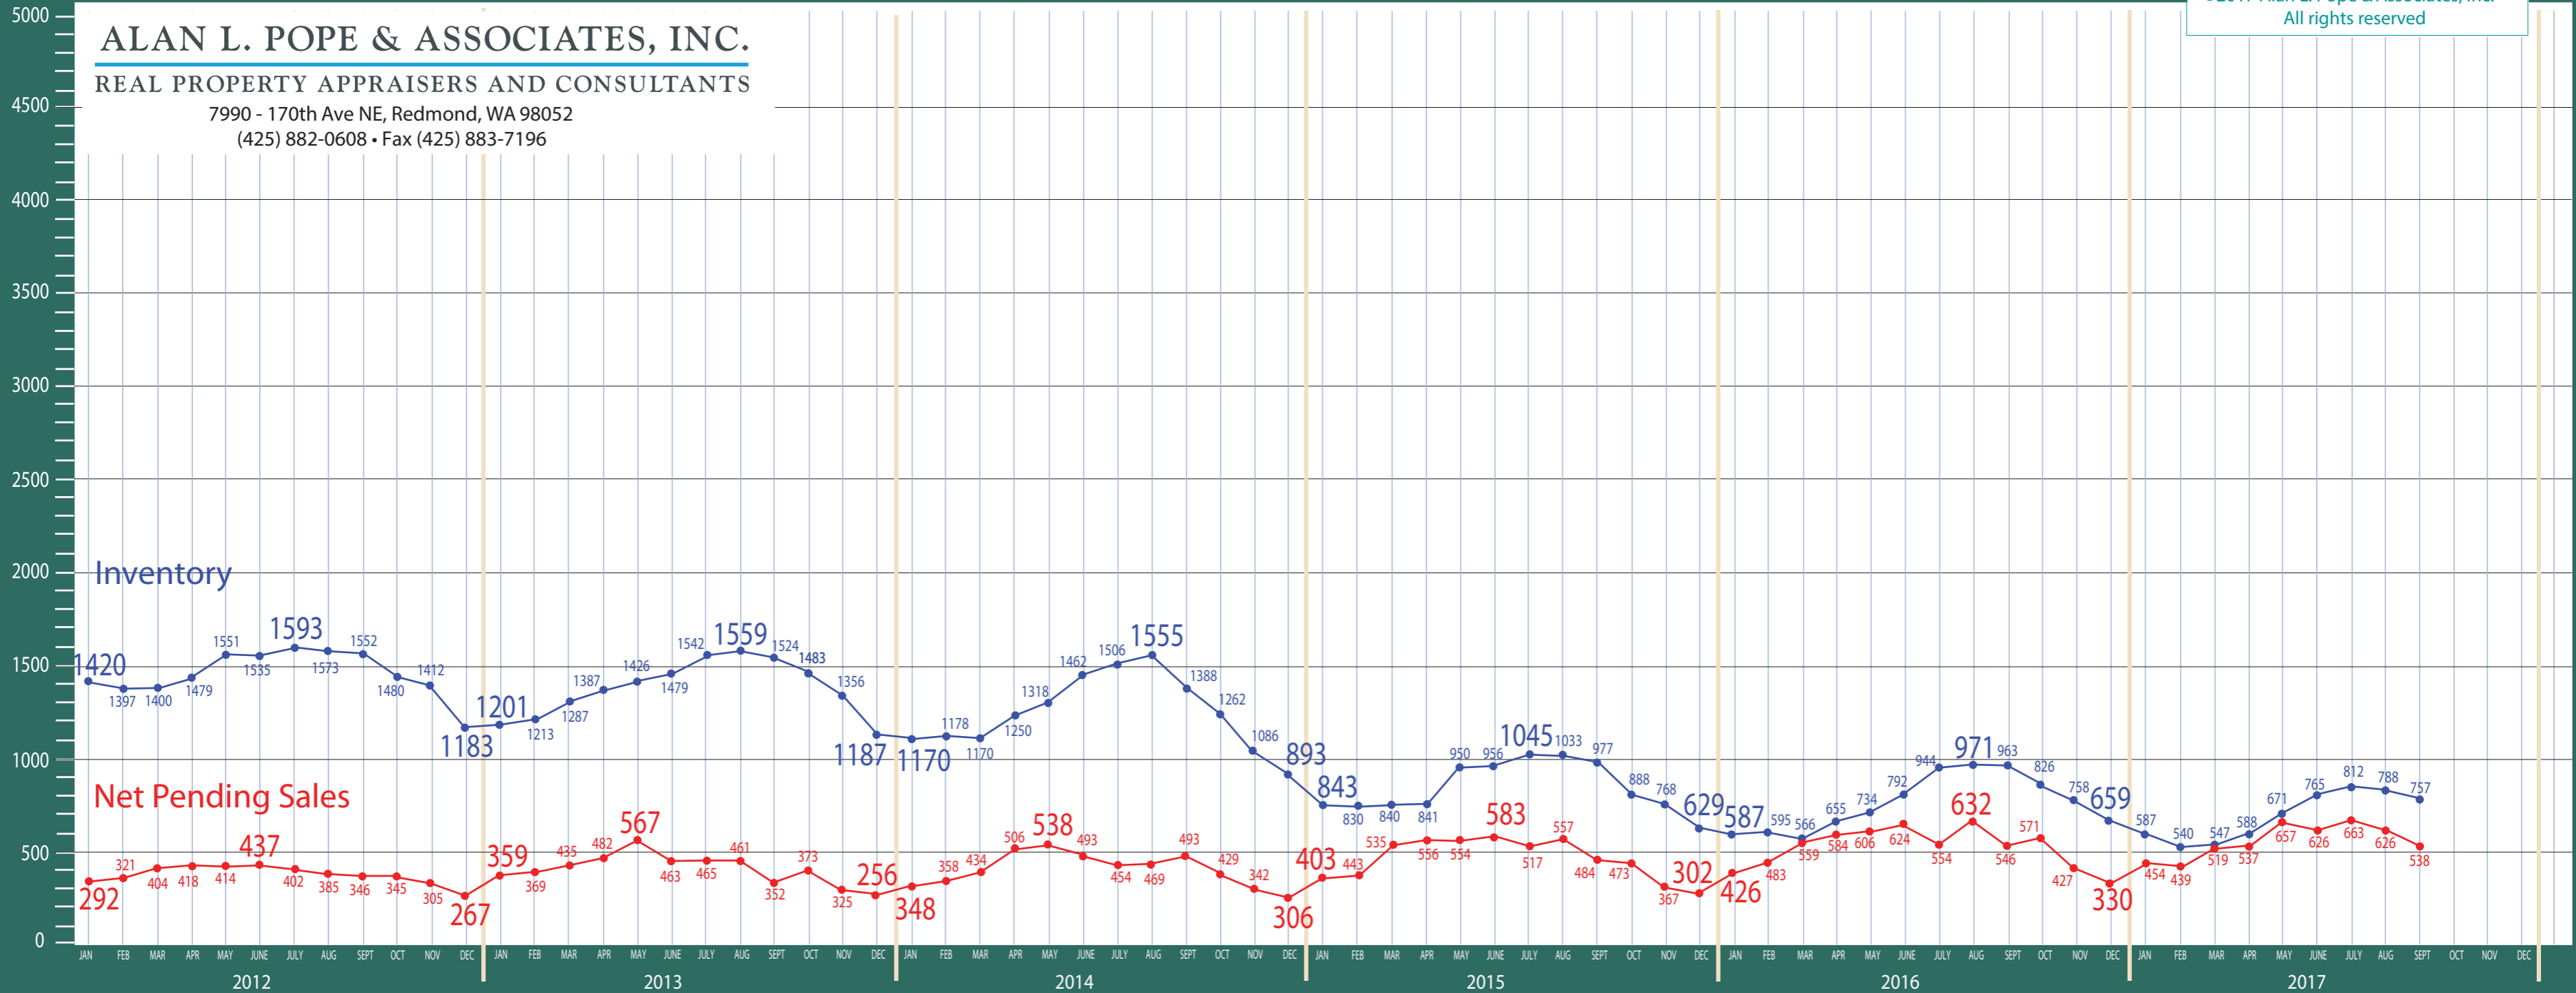

ALAN L. POPE & ASSOCIATES, INC.

REAL PROPERTY APPRAISERS AND CONSULTANTS

7990 - 170th Ave NE, Redmond, WA 98052
(425) 882-0608 • Fax (425) 883-7196

©2017 Alan L. Pope & Associates, Inc.
All rights reserved

ALAN L. POPE & ASSOCIATES, INC.

REAL PROPERTY APPRAISERS AND CONSULTANTS

7990 - 170th Ave NE, Redmond, WA 98052
(425) 882-0608 • Fax (425) 883-7196

Absorption of Inventory