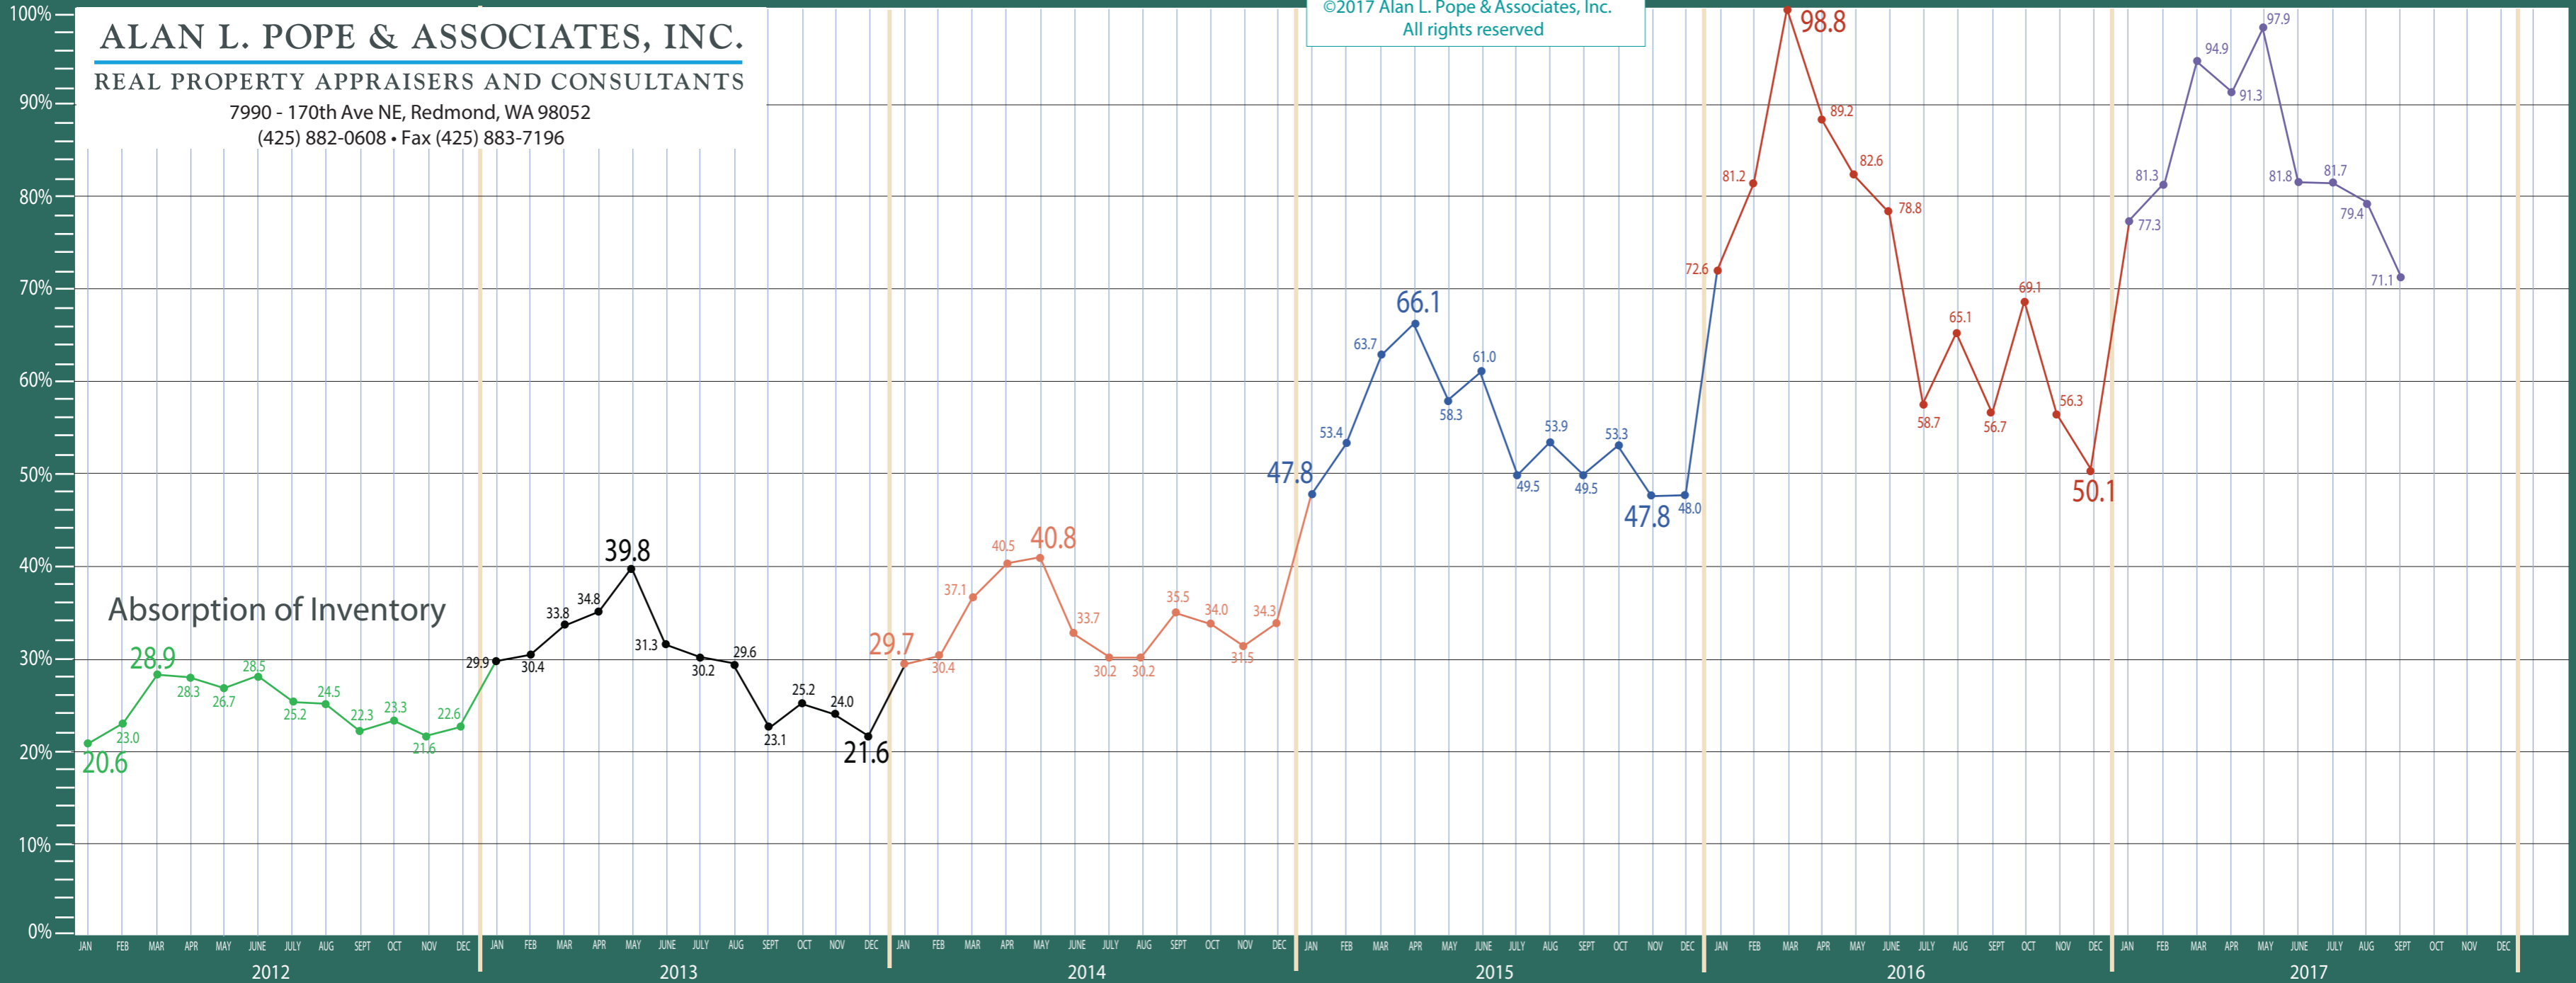

ALAN L. POPE & ASSOCIATES, INC.

REAL PROPERTY APPRAISERS AND CONSULTANTS

7990 - 170th Ave NE, Redmond, WA 98052
(425) 882-0608 • Fax (425) 883-7196

©2017 Alan L. Pope & Associates, Inc.
All rights reserved

ALAN L. POPE & ASSOCIATES, INC.

REAL PROPERTY APPRAISERS AND CONSULTANTS

7990 - 170th Ave NE, Redmond, WA 98052
(425) 882-0608 • Fax (425) 883-7196

Absorption of Inventory