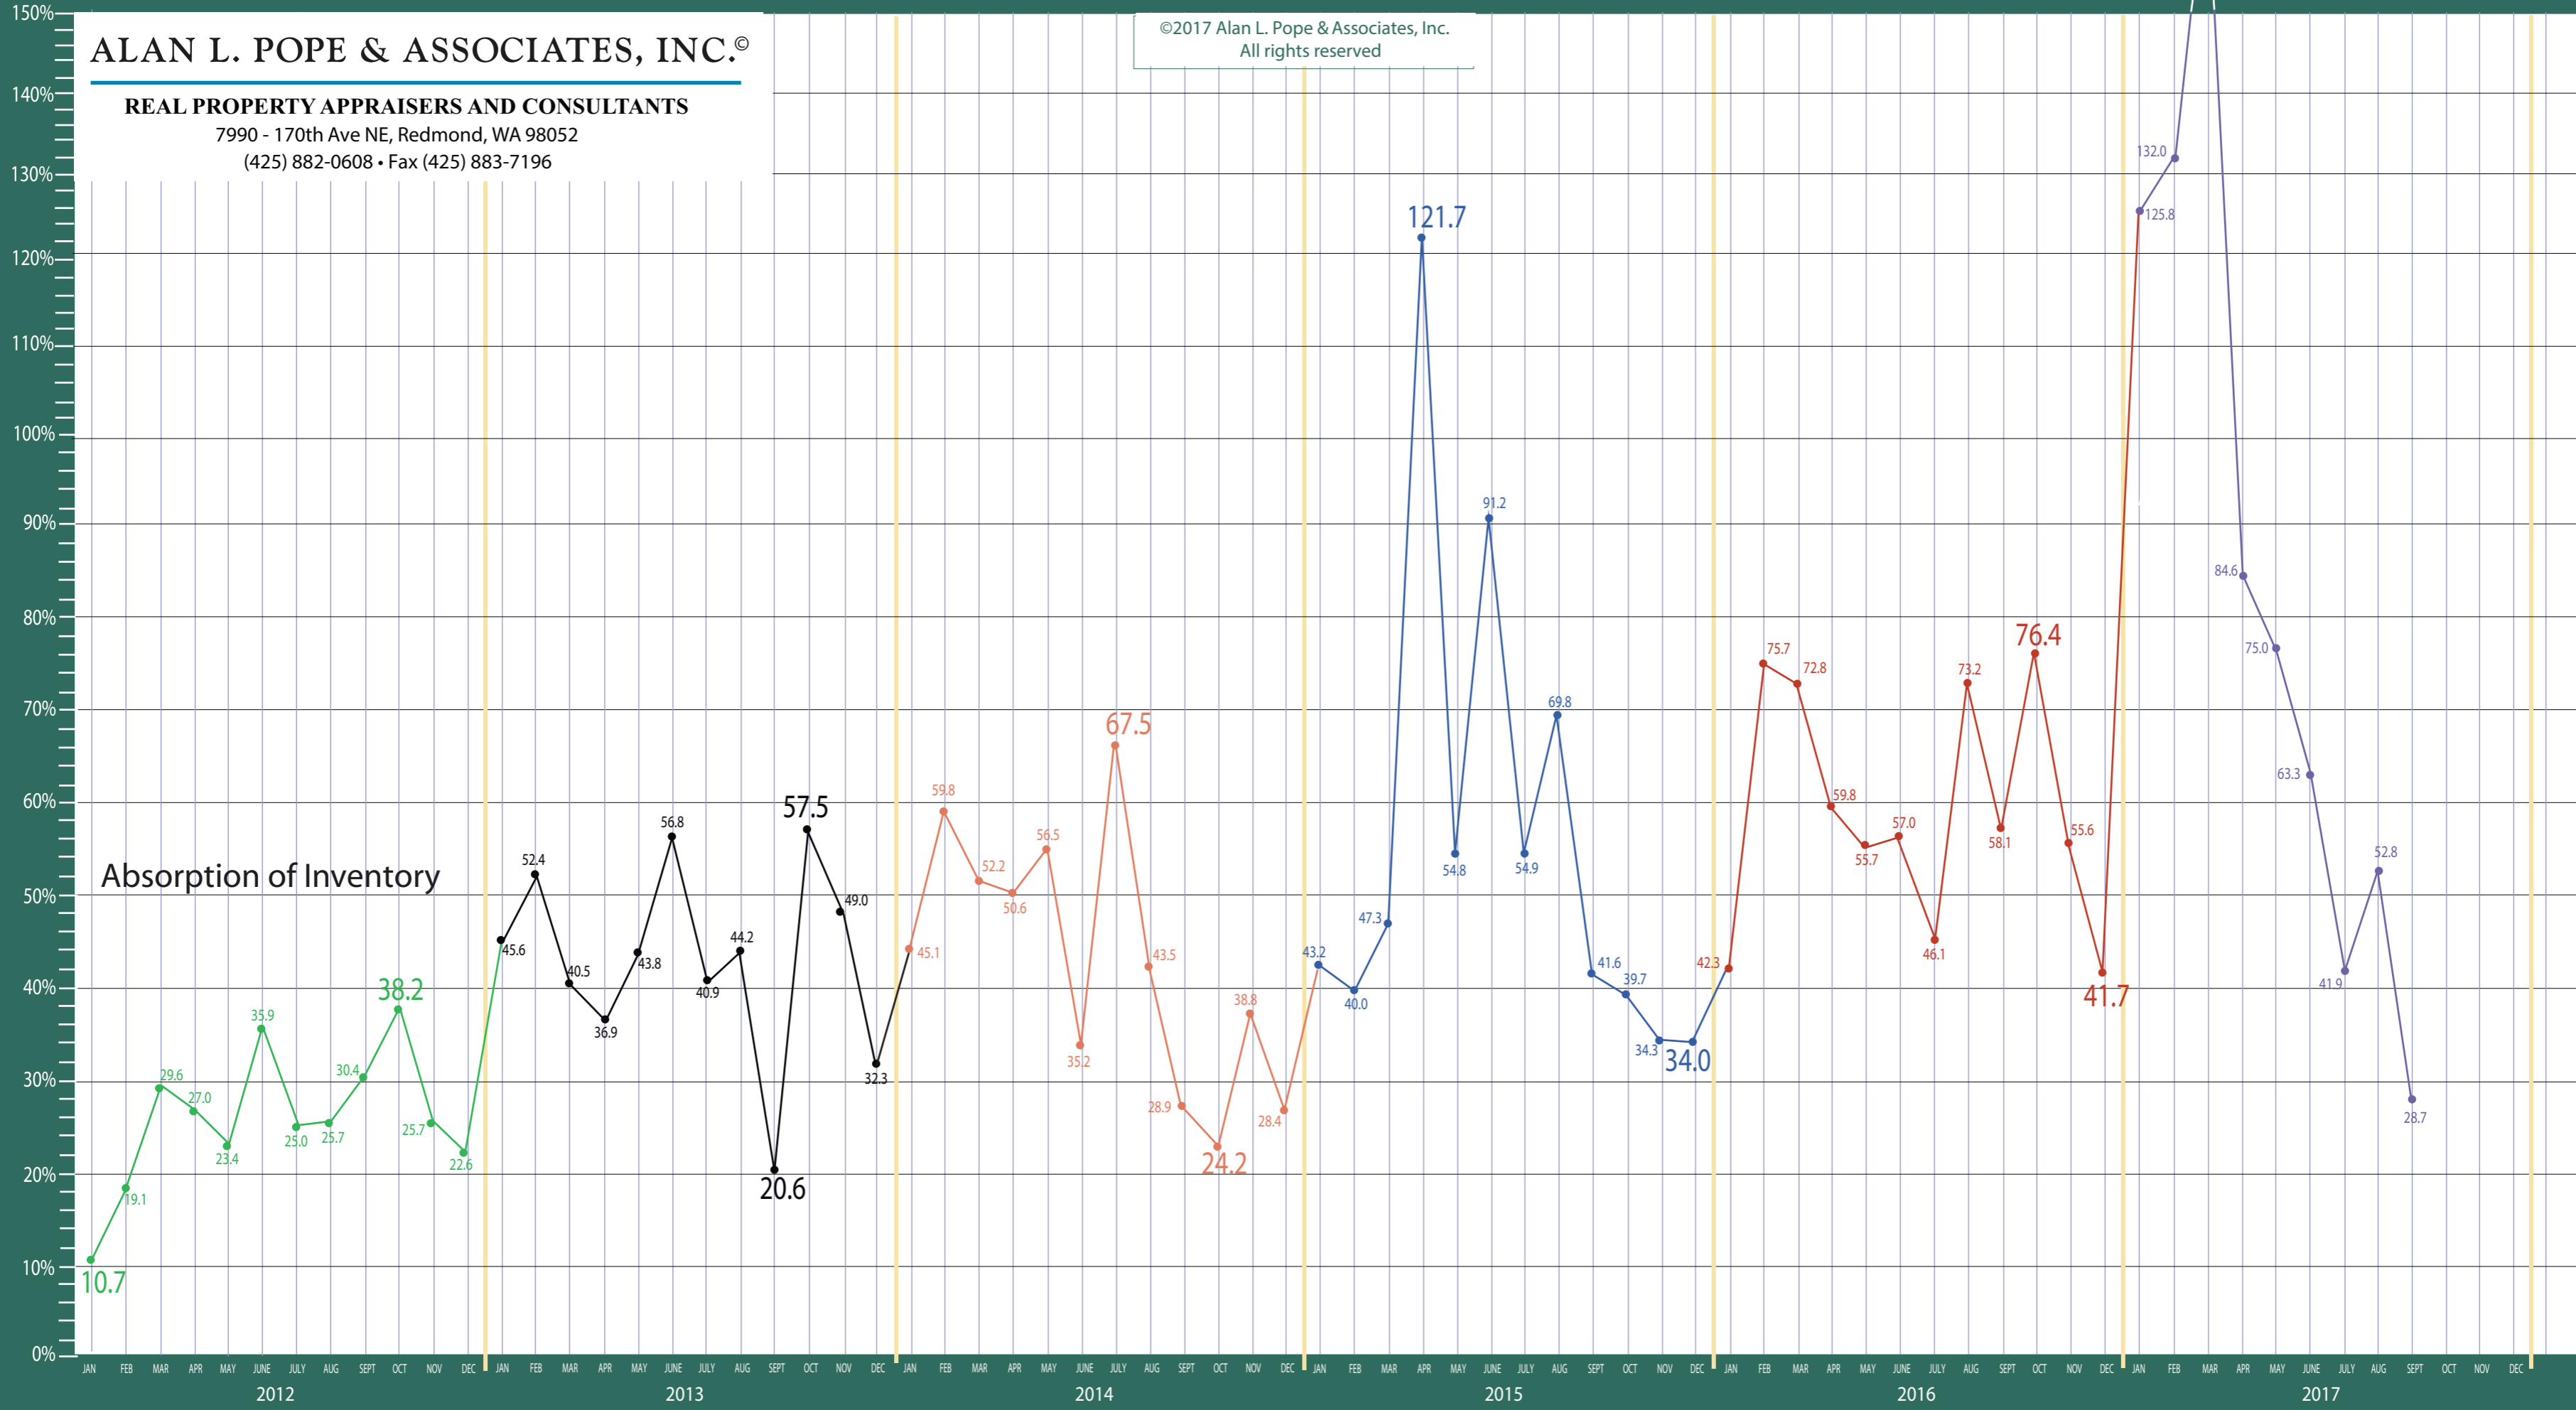

King County

New Construction - Condo Statistics

ALAN L. POPE & ASSOCIATES, INC.®

REAL PROPERTY APPRAISERS AND CONSULTANTS

7990 - 170th Ave NE, Redmond, WA 98052

(425) 882-0608 • Fax (425) 883-7196

©2017 Alan L. Pope & Associates, Inc.
All rights reserved

ALAN L. POPE & ASSOCIATES, INC.®

REAL PROPERTY APPRAISERS AND CONSULTANTS

7990 - 170th Ave NE, Redmond, WA 98052

(425) 882-0608 • Fax (425) 883-7196

©2017 Alan L. Pope & Associates, Inc.
All rights reserved

Absorption of Inventory