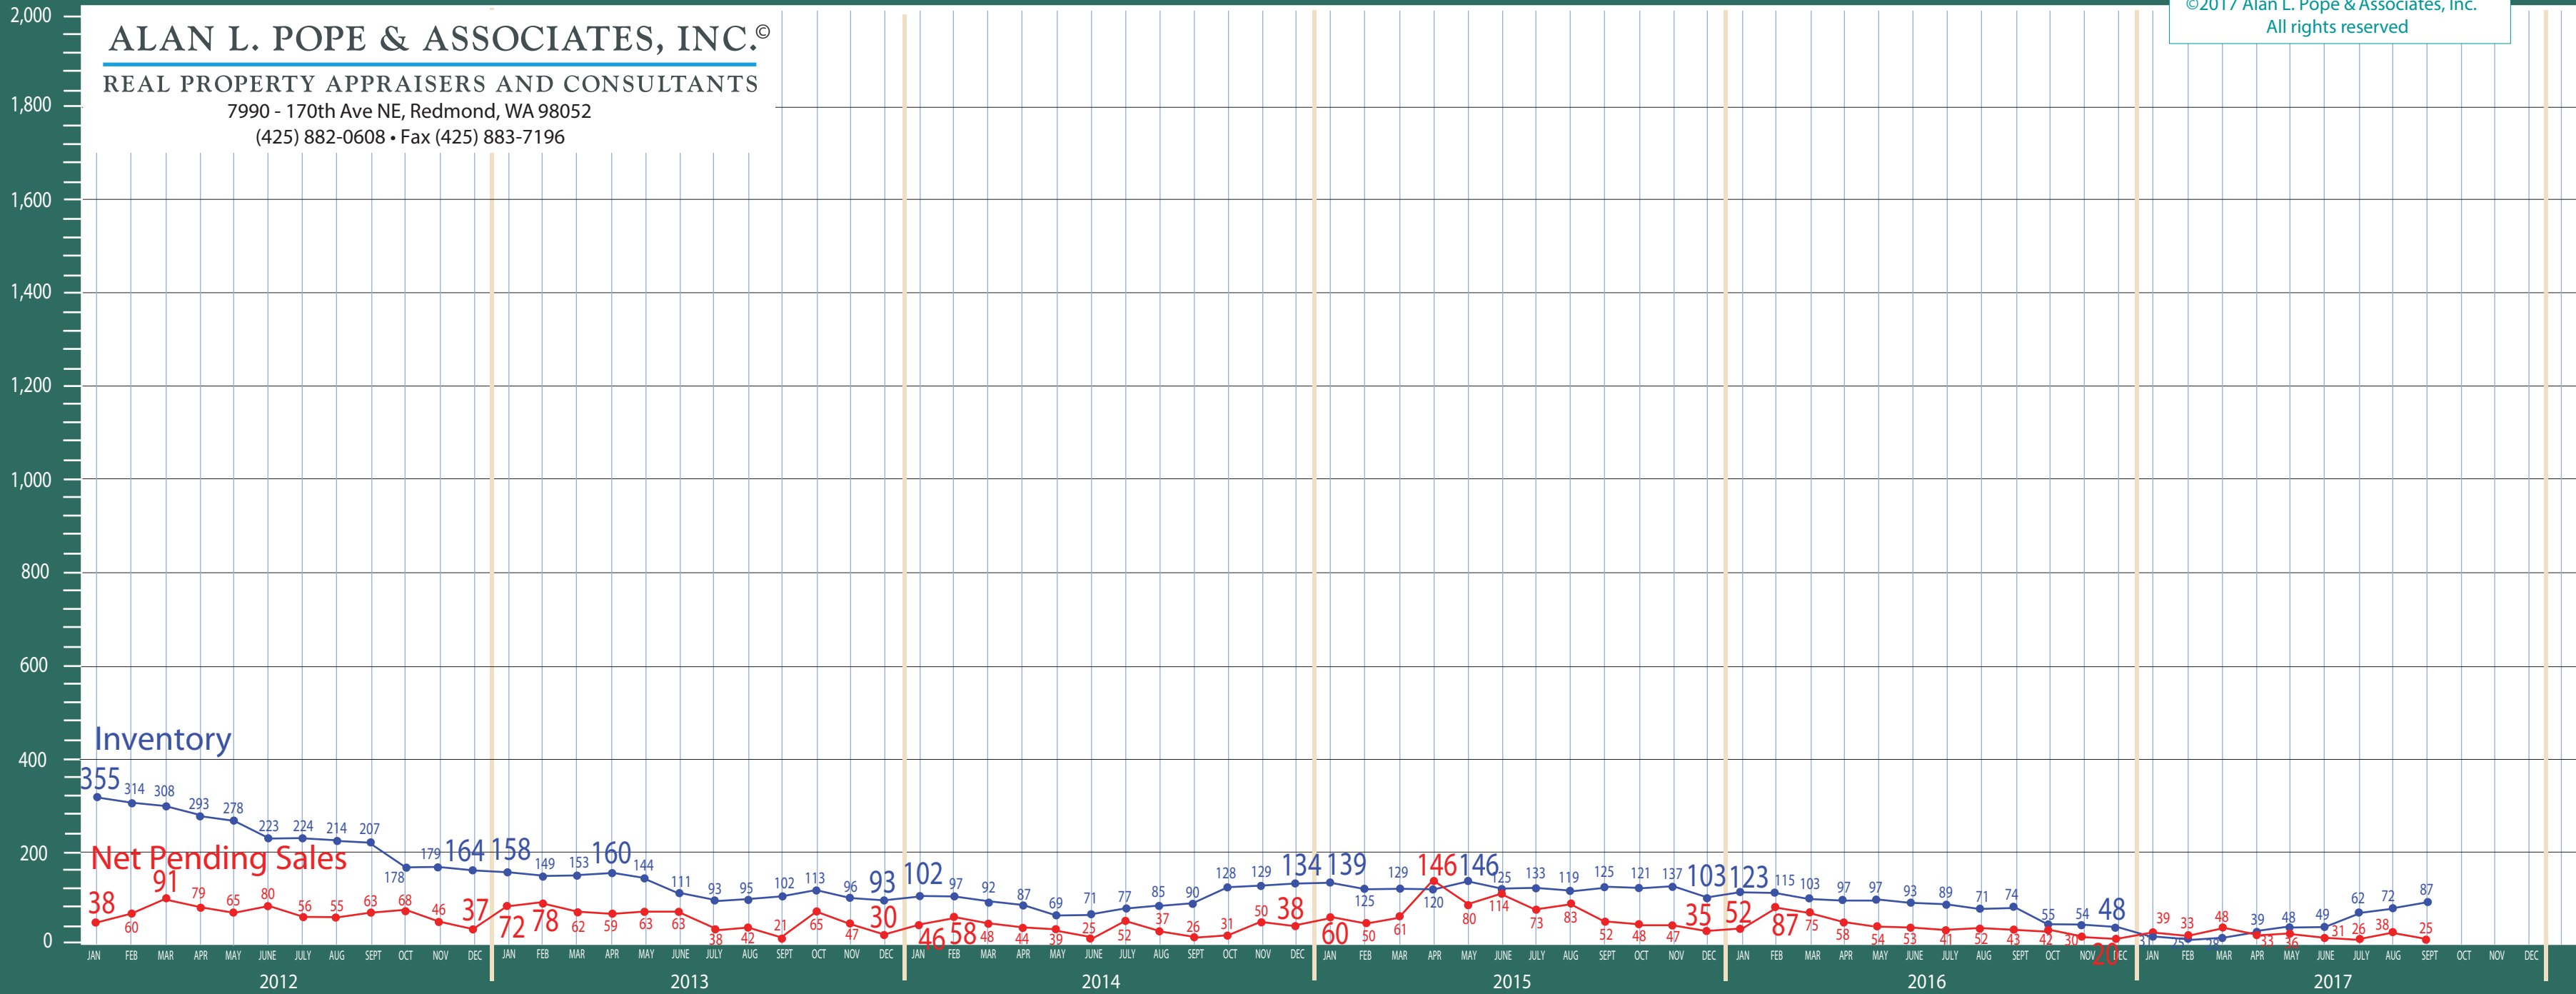

King County

New Construction - Condo Statistics

ALAN L. POPE & ASSOCIATES, INC.®

REAL PROPERTY APPRAISERS AND CONSULTANTS

7990 - 170th Ave NE, Redmond, WA 98052

(425) 882-0608 • Fax (425) 883-7196

©2017 Alan L. Pope & Associates, Inc.
All rights reserved

ALAN L. POPE & ASSOCIATES, INC.®

REAL PROPERTY APPRAISERS AND CONSULTANTS

7990 - 170th Ave NE, Redmond, WA 98052

(425) 882-0608 • Fax (425) 883-7196

©2017 Alan L. Pope & Associates, Inc.
All rights reserved