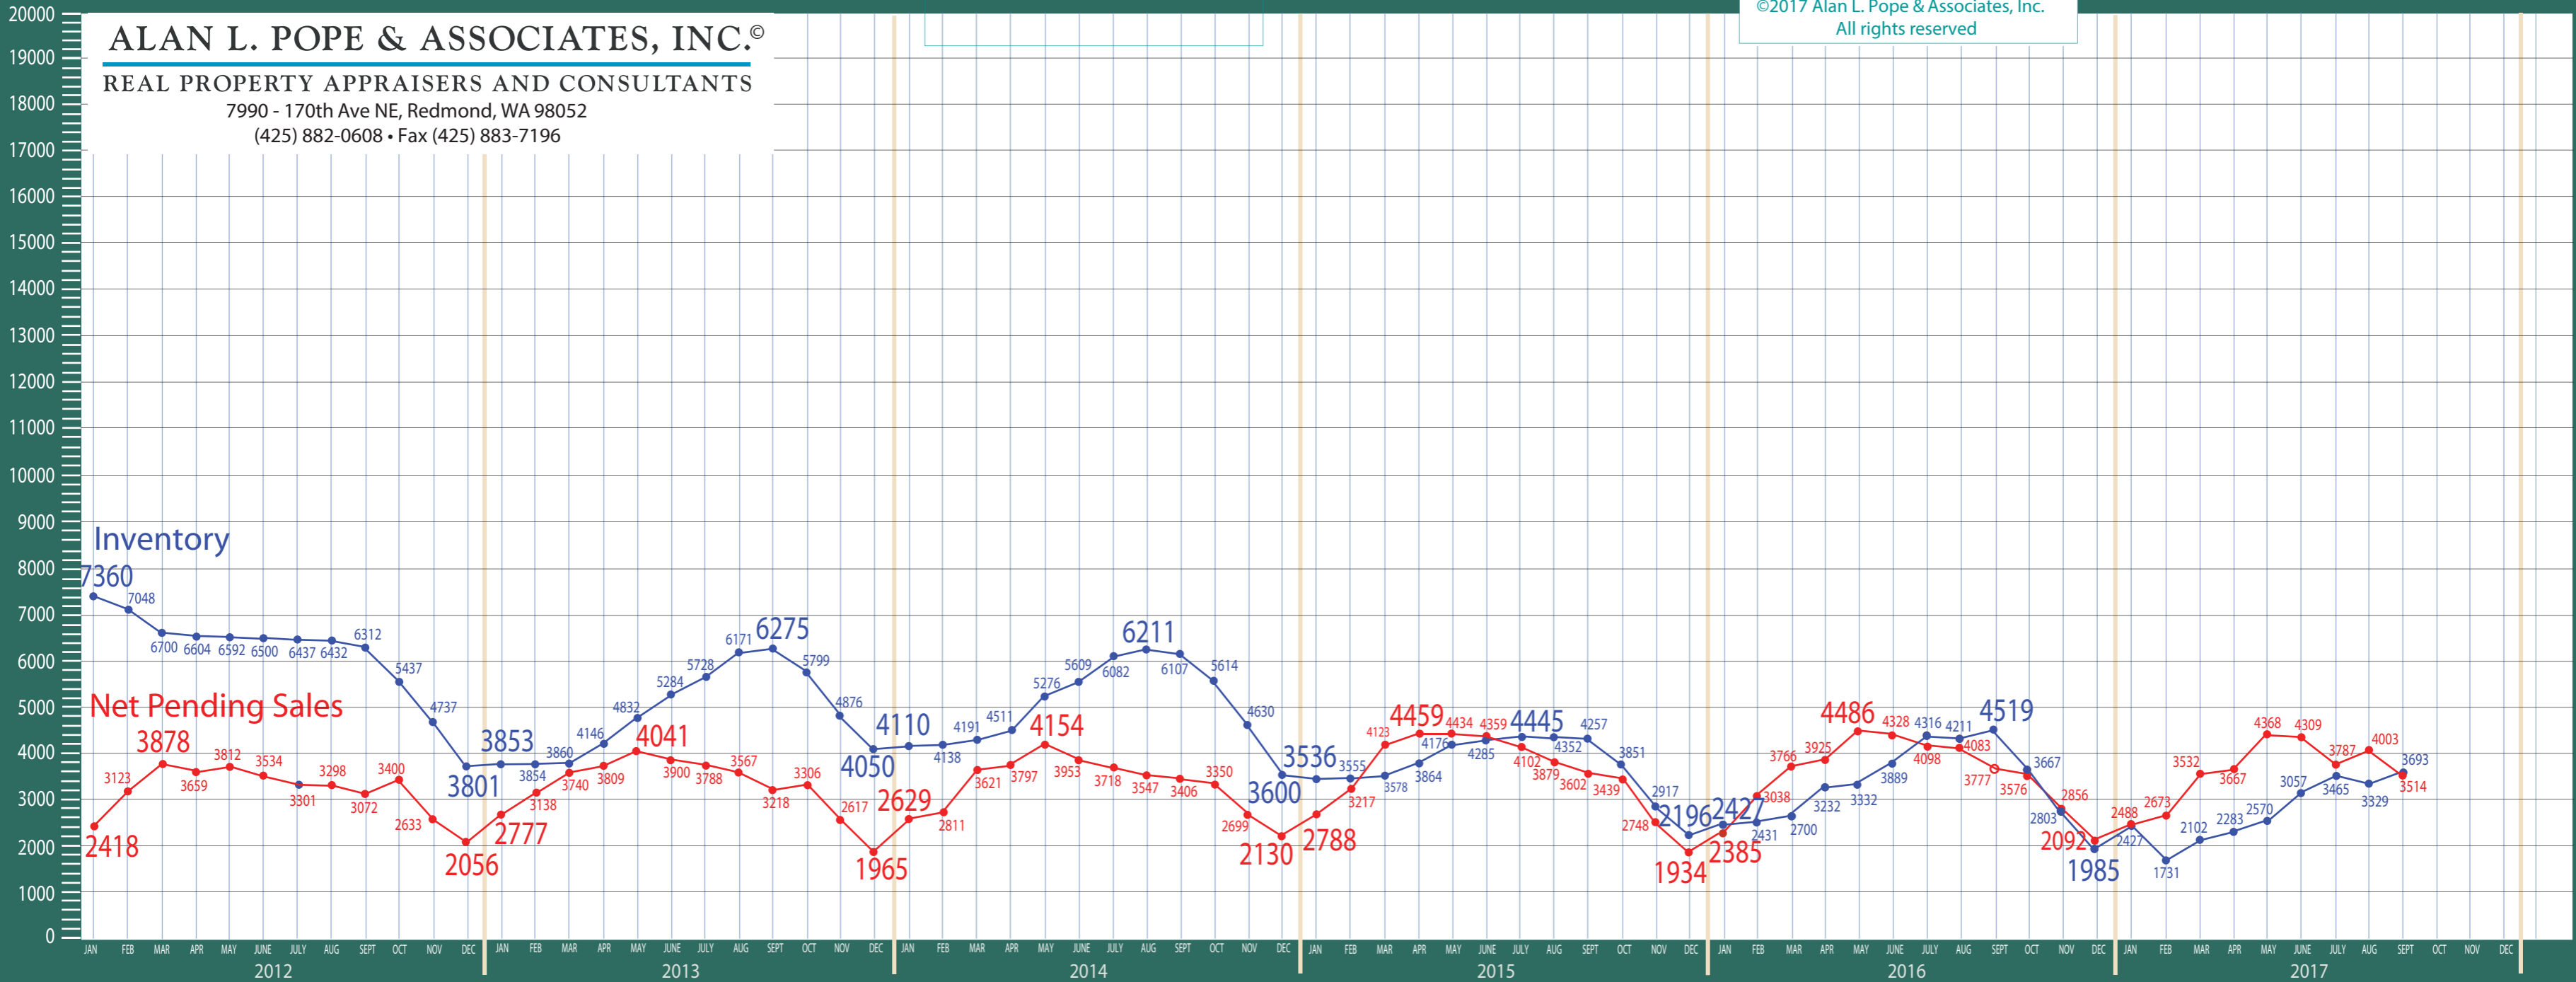

King County

Listing Residential & Condo Only

ALAN L. POPE & ASSOCIATES, INC.®

REAL PROPERTY APPRAISERS AND CONSULTANTS

7990 - 170th Ave NE, Redmond, WA 98052

(425) 882-0608 • Fax (425) 883-7196

©2017 Alan L. Pope & Associates, Inc.
All rights reserved

ALAN L. POPE & ASSOCIATES, INC.®

REAL PROPERTY APPRAISERS AND CONSULTANTS

7990 - 170th Ave NE, Redmond, WA 98052

(425) 882-0608 • Fax (425) 883-7196

©2017 Alan L. Pope & Associates, Inc.
All rights reserved

Absorption of Inventory