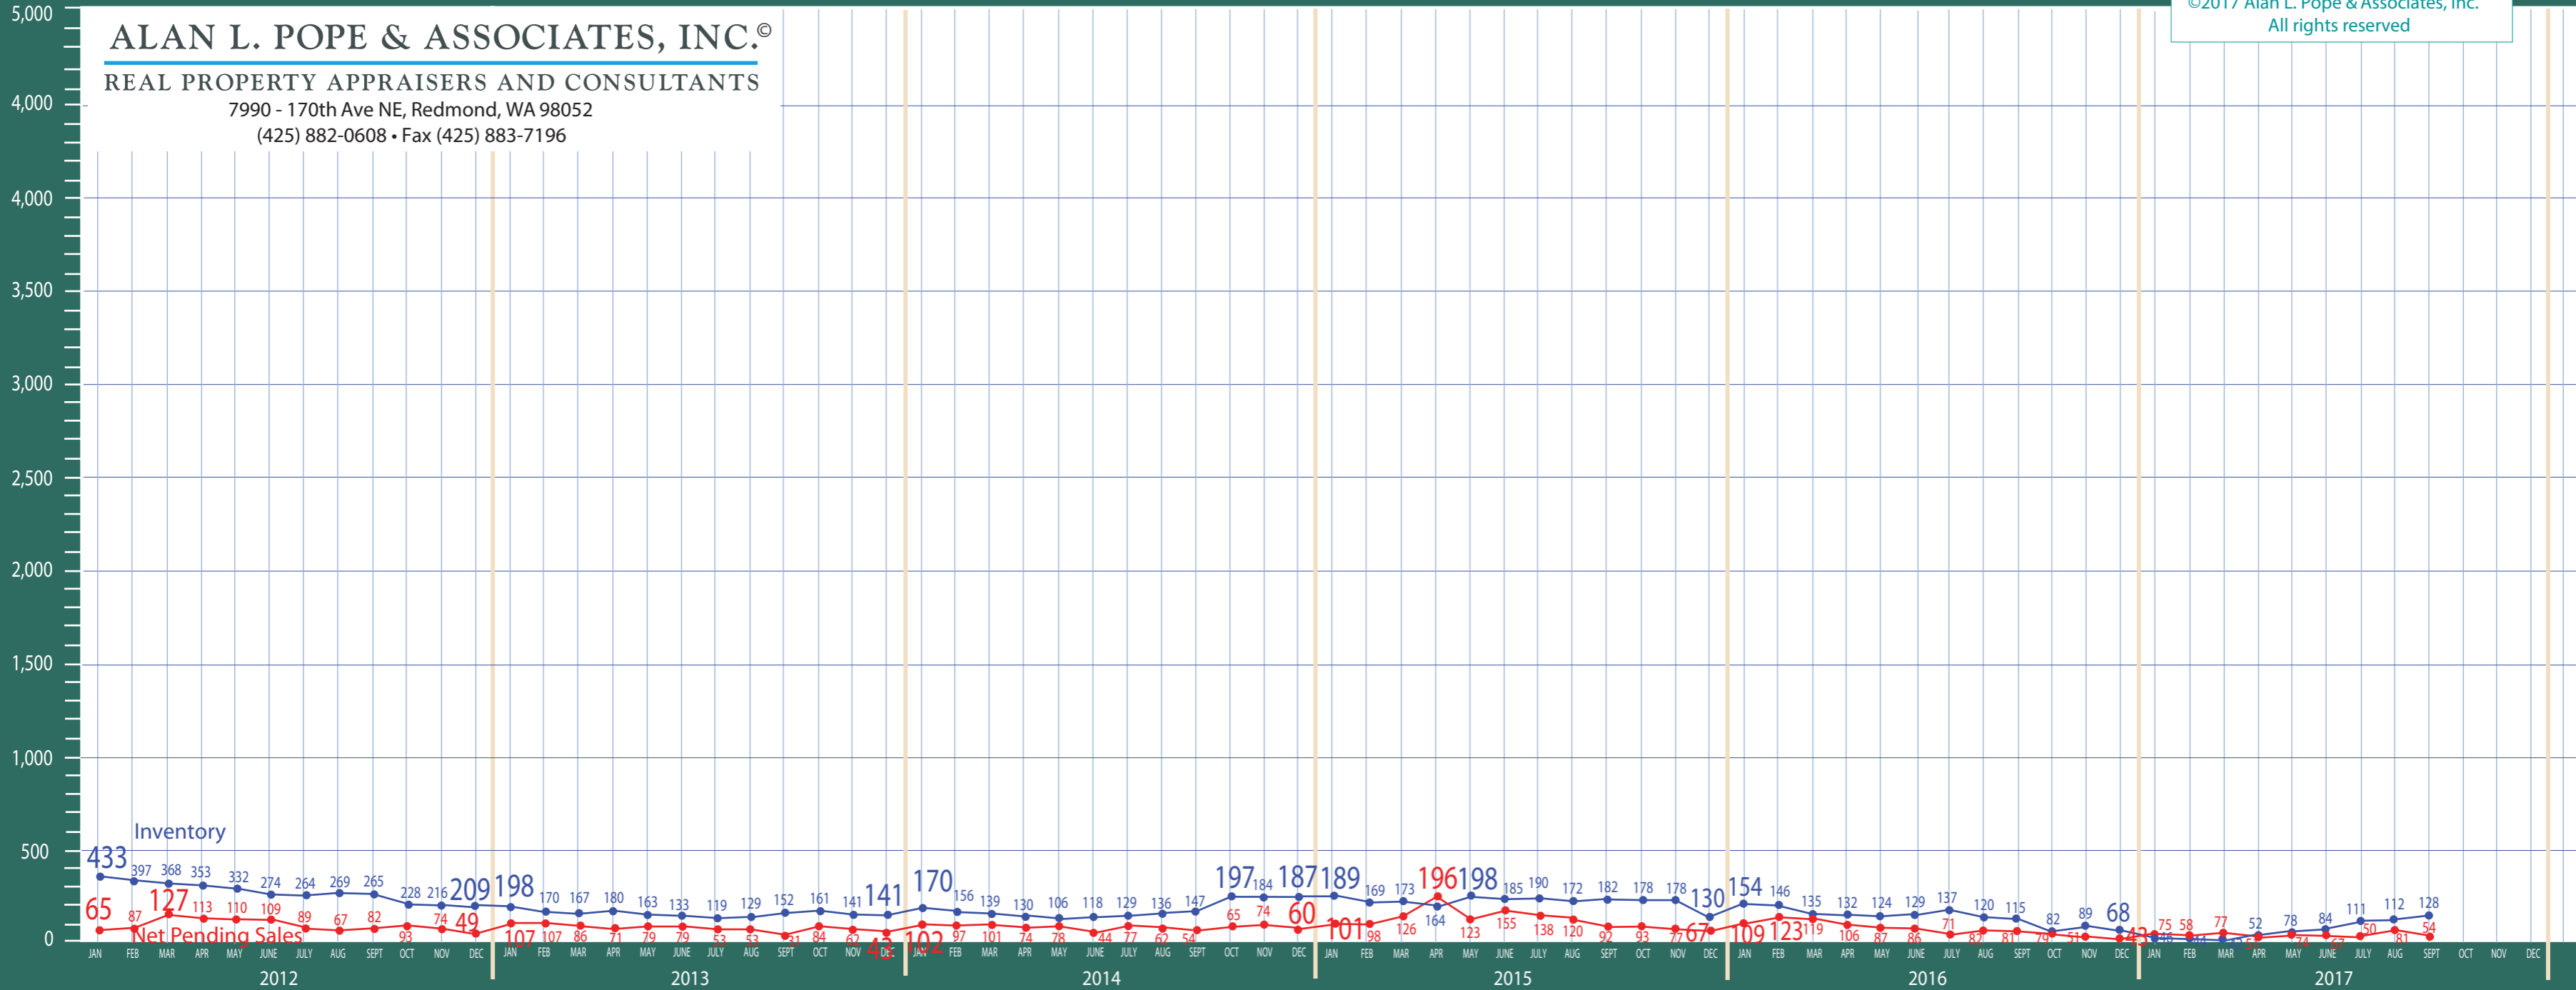

©2017 Alan L. Pope & Associates, Inc.  
All rights reserved

**ALAN L. POPE & ASSOCIATES, INC.®**

REAL PROPERTY APPRAISERS AND CONSULTANTS

7990 - 170th Ave NE, Redmond, WA 98052

(425) 882-0608 • Fax (425) 883-7196