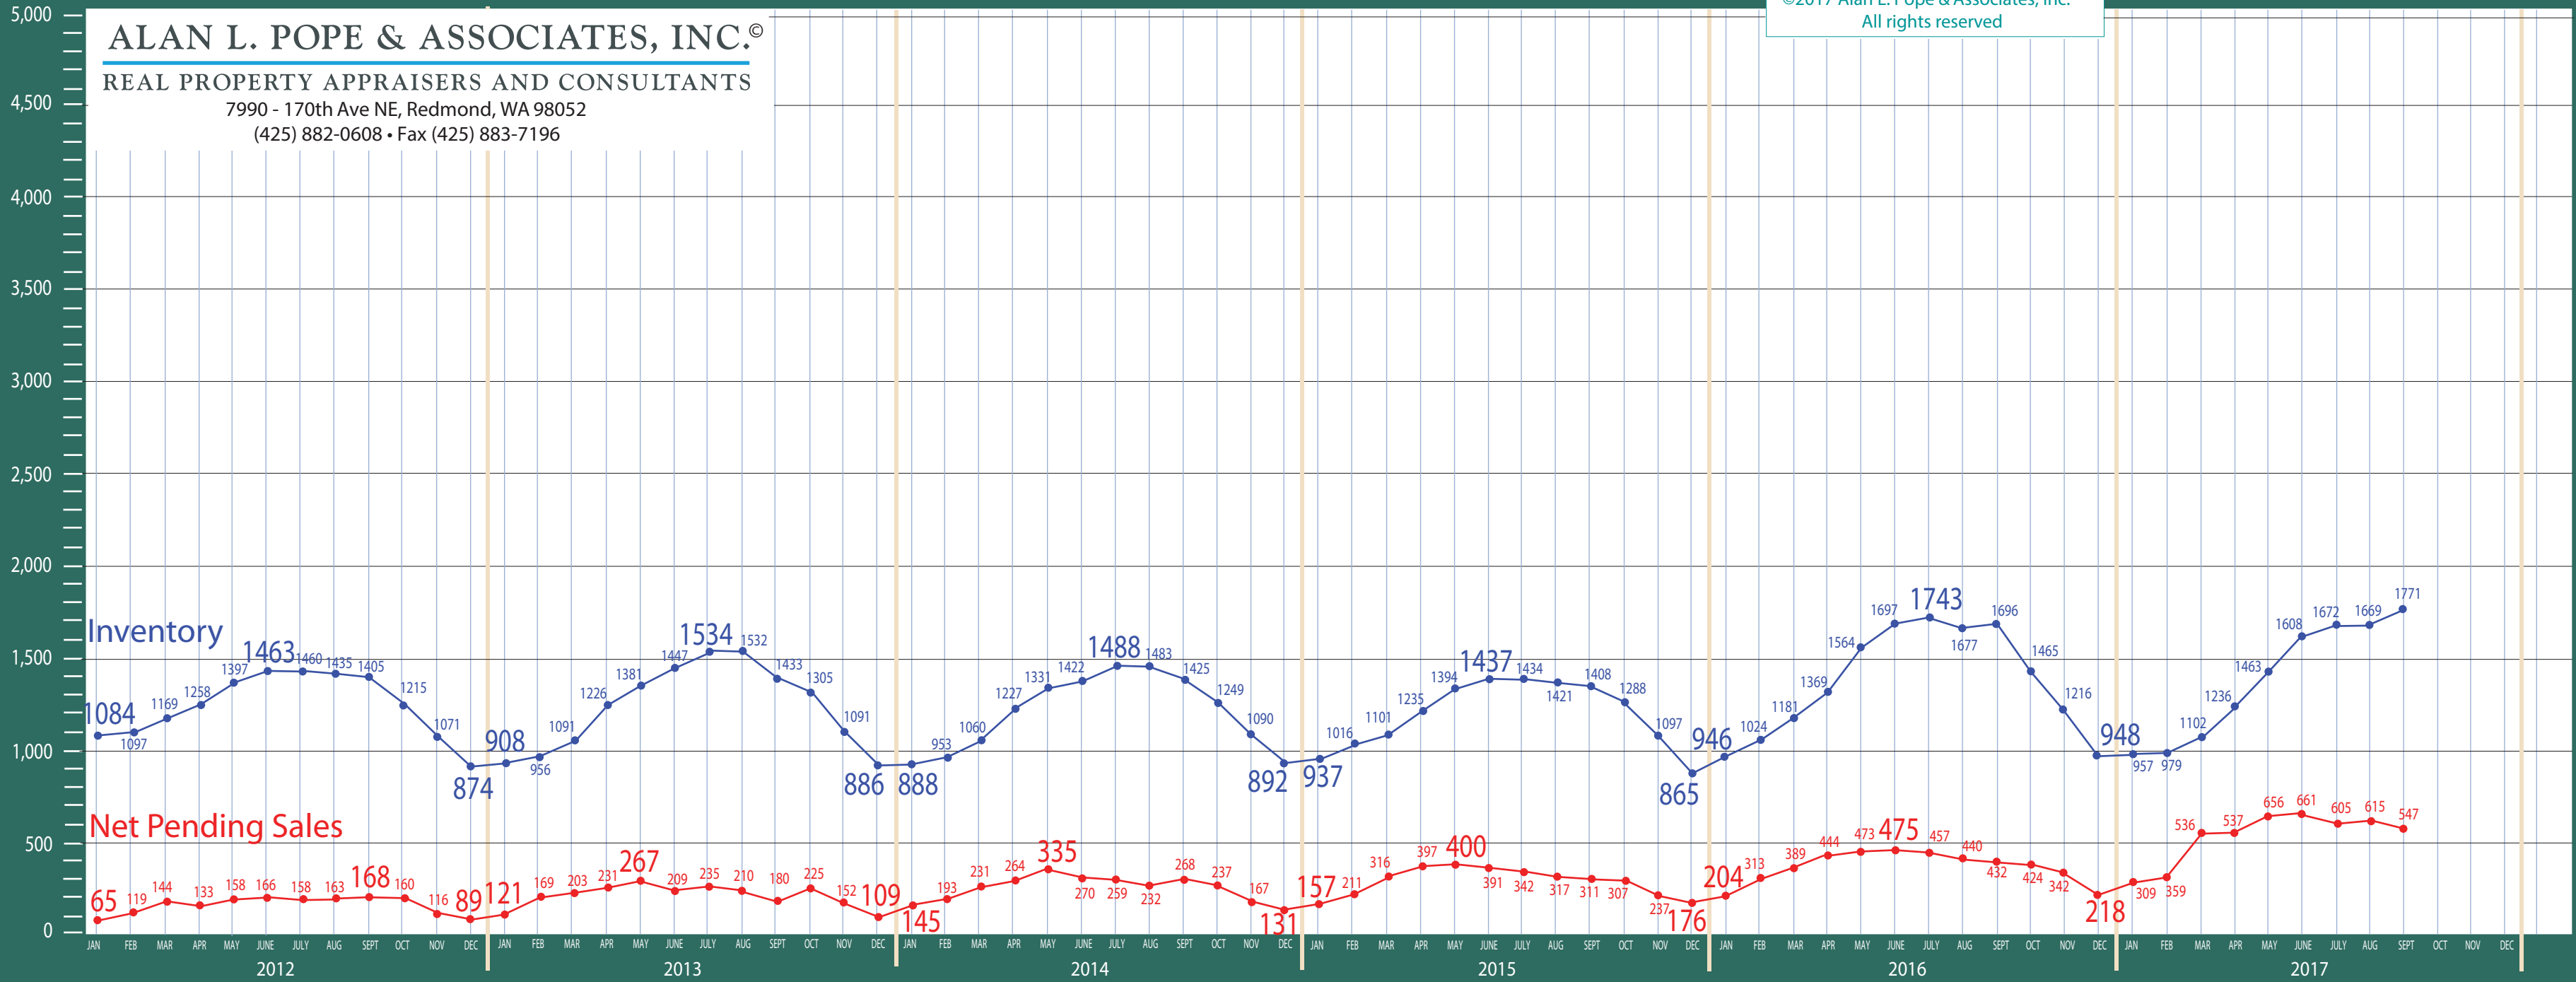

All NWMLS Areas Combined

\$1,000,000 + Residential & Condo Statistics

©2017 Alan L. Pope & Associates, Inc.
All rights reserved

ALAN L. POPE & ASSOCIATES, INC.®

REAL PROPERTY APPRAISERS AND CONSULTANTS

7990 - 170th Ave NE, Redmond, WA 98052
(425) 882-0608 • Fax (425) 883-7196

All NWMLS Areas Combined

\$1,000,000 + Absorption of Inventory Residential & Condo Only

ALAN L. POPE & ASSOCIATES, INC.®

REAL PROPERTY APPRAISERS AND CONSULTANTS

7990 - 170th Ave NE, Redmond, WA 98052

(425) 882-0608 • Fax (425) 883-7196