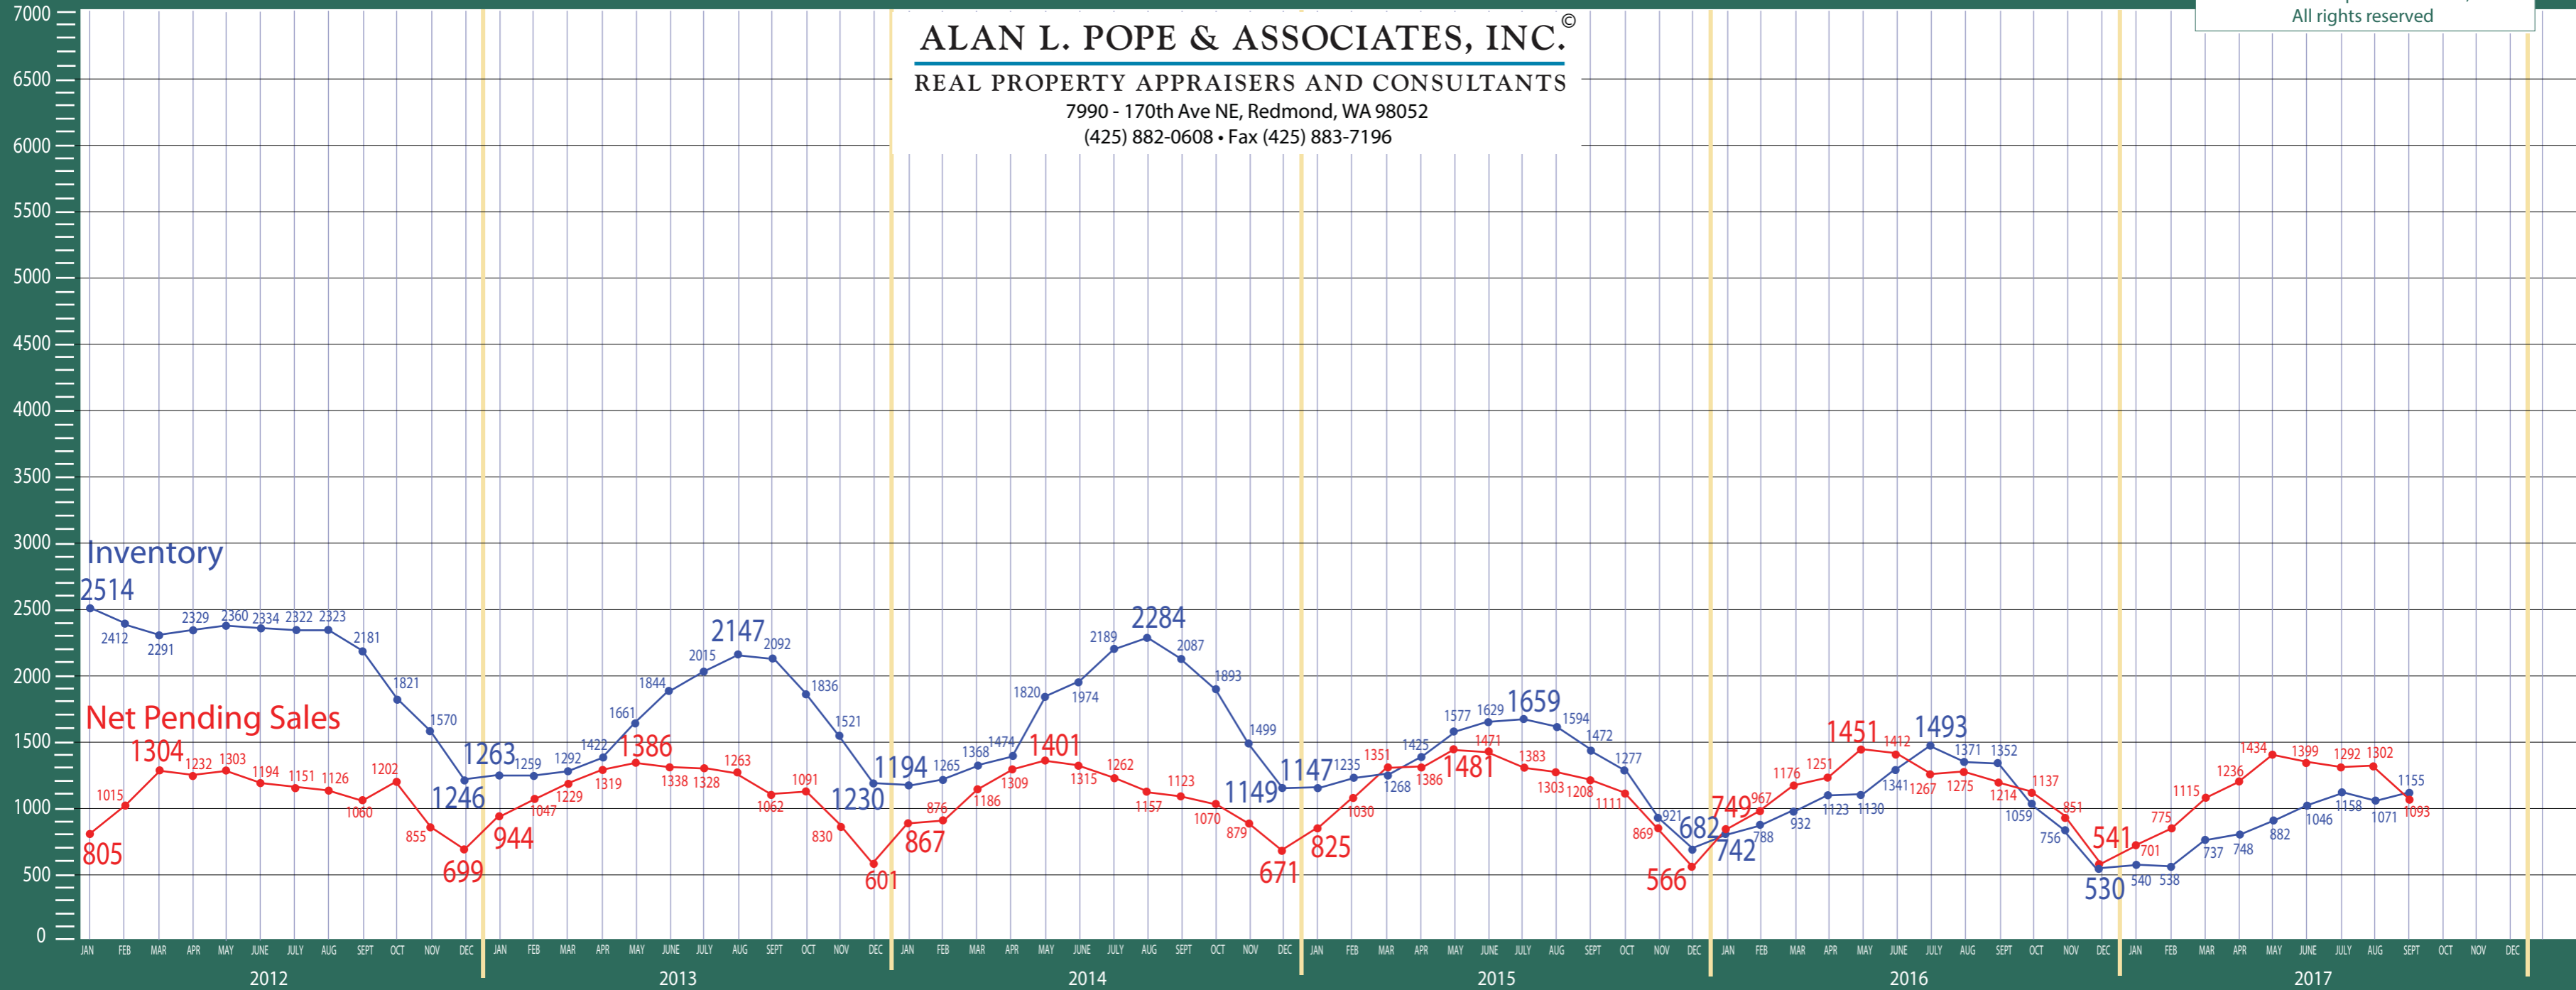

500-600 Eastside/Mercer Island

Listing Residential & Condo Only

©2017 Alan L. Pope & Associates, Inc.
All rights reserved

ALAN L. POPE & ASSOCIATES, INC.®
REAL PROPERTY APPRAISERS AND CONSULTANTS
 7990 - 170th Ave NE, Redmond, WA 98052
 (425) 882-0608 • Fax (425) 883-7196

Absorption of Inventory