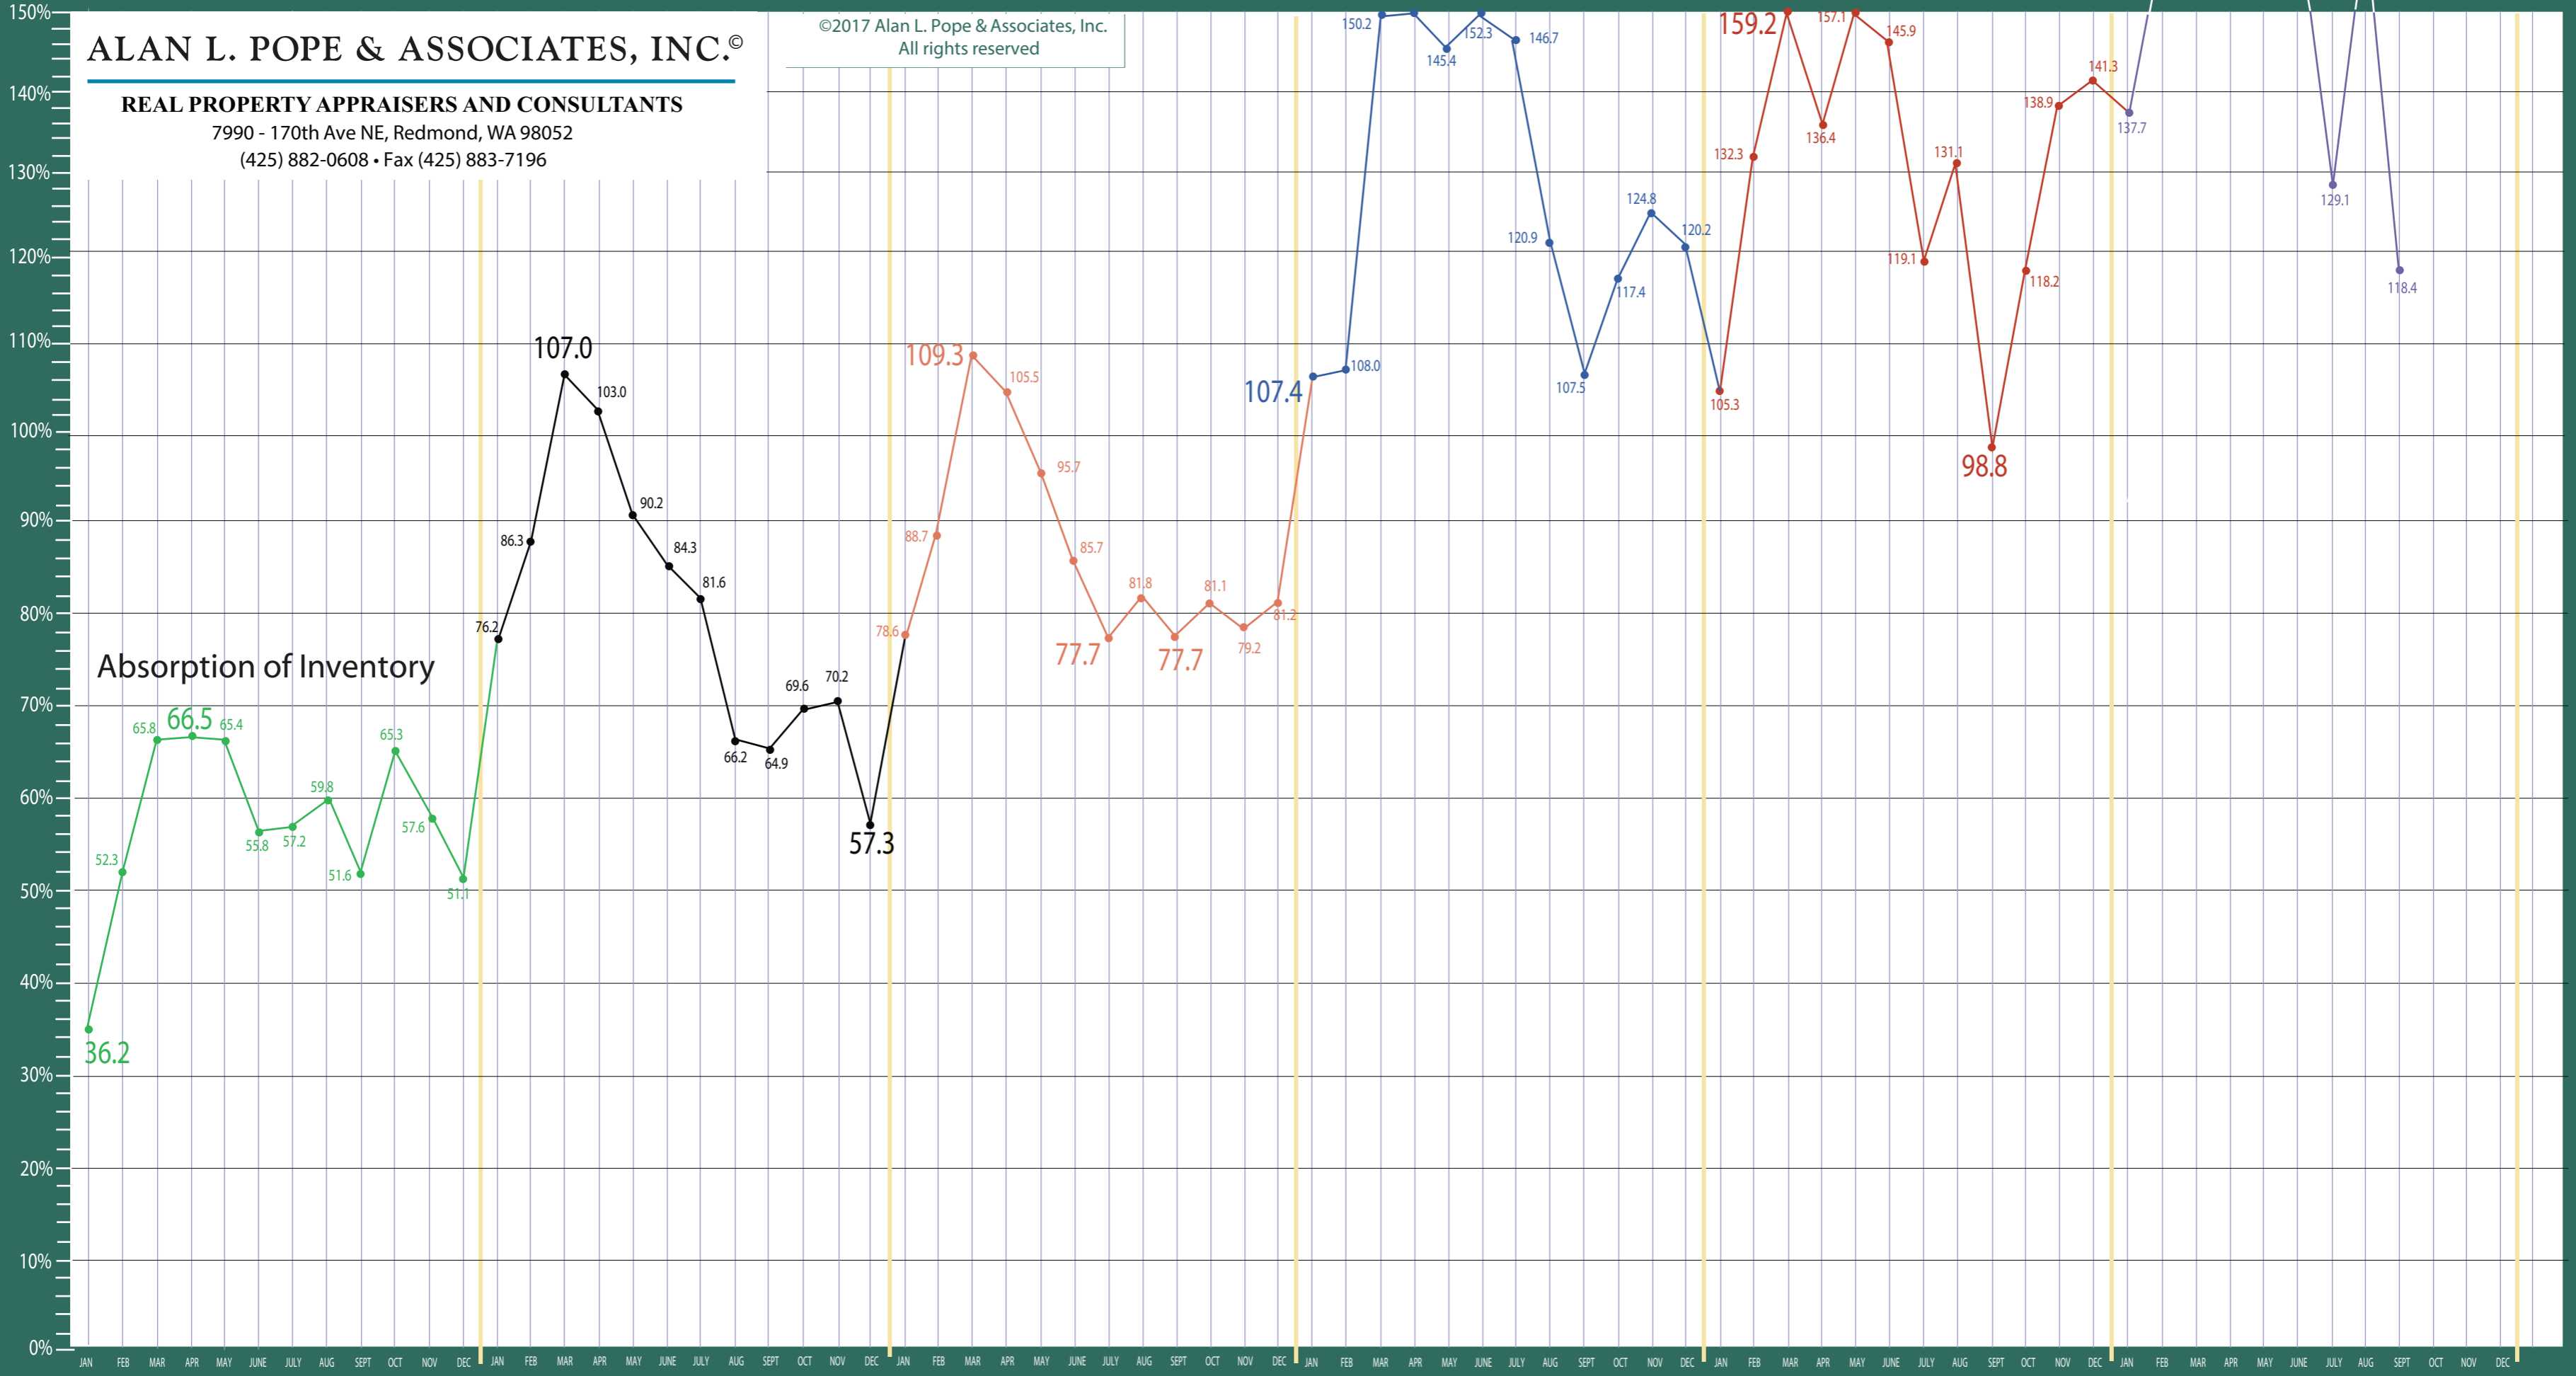

ALAN L. POPE & ASSOCIATES, INC.®

REAL PROPERTY APPRAISERS AND CONSULTANTS

7990 - 170th Ave NE, Redmond, WA 98052

(425) 882-0608 • Fax (425) 883-7196

©2017 Alan L. Pope & Associates, Inc.
All rights reserved

Absorption of Inventory