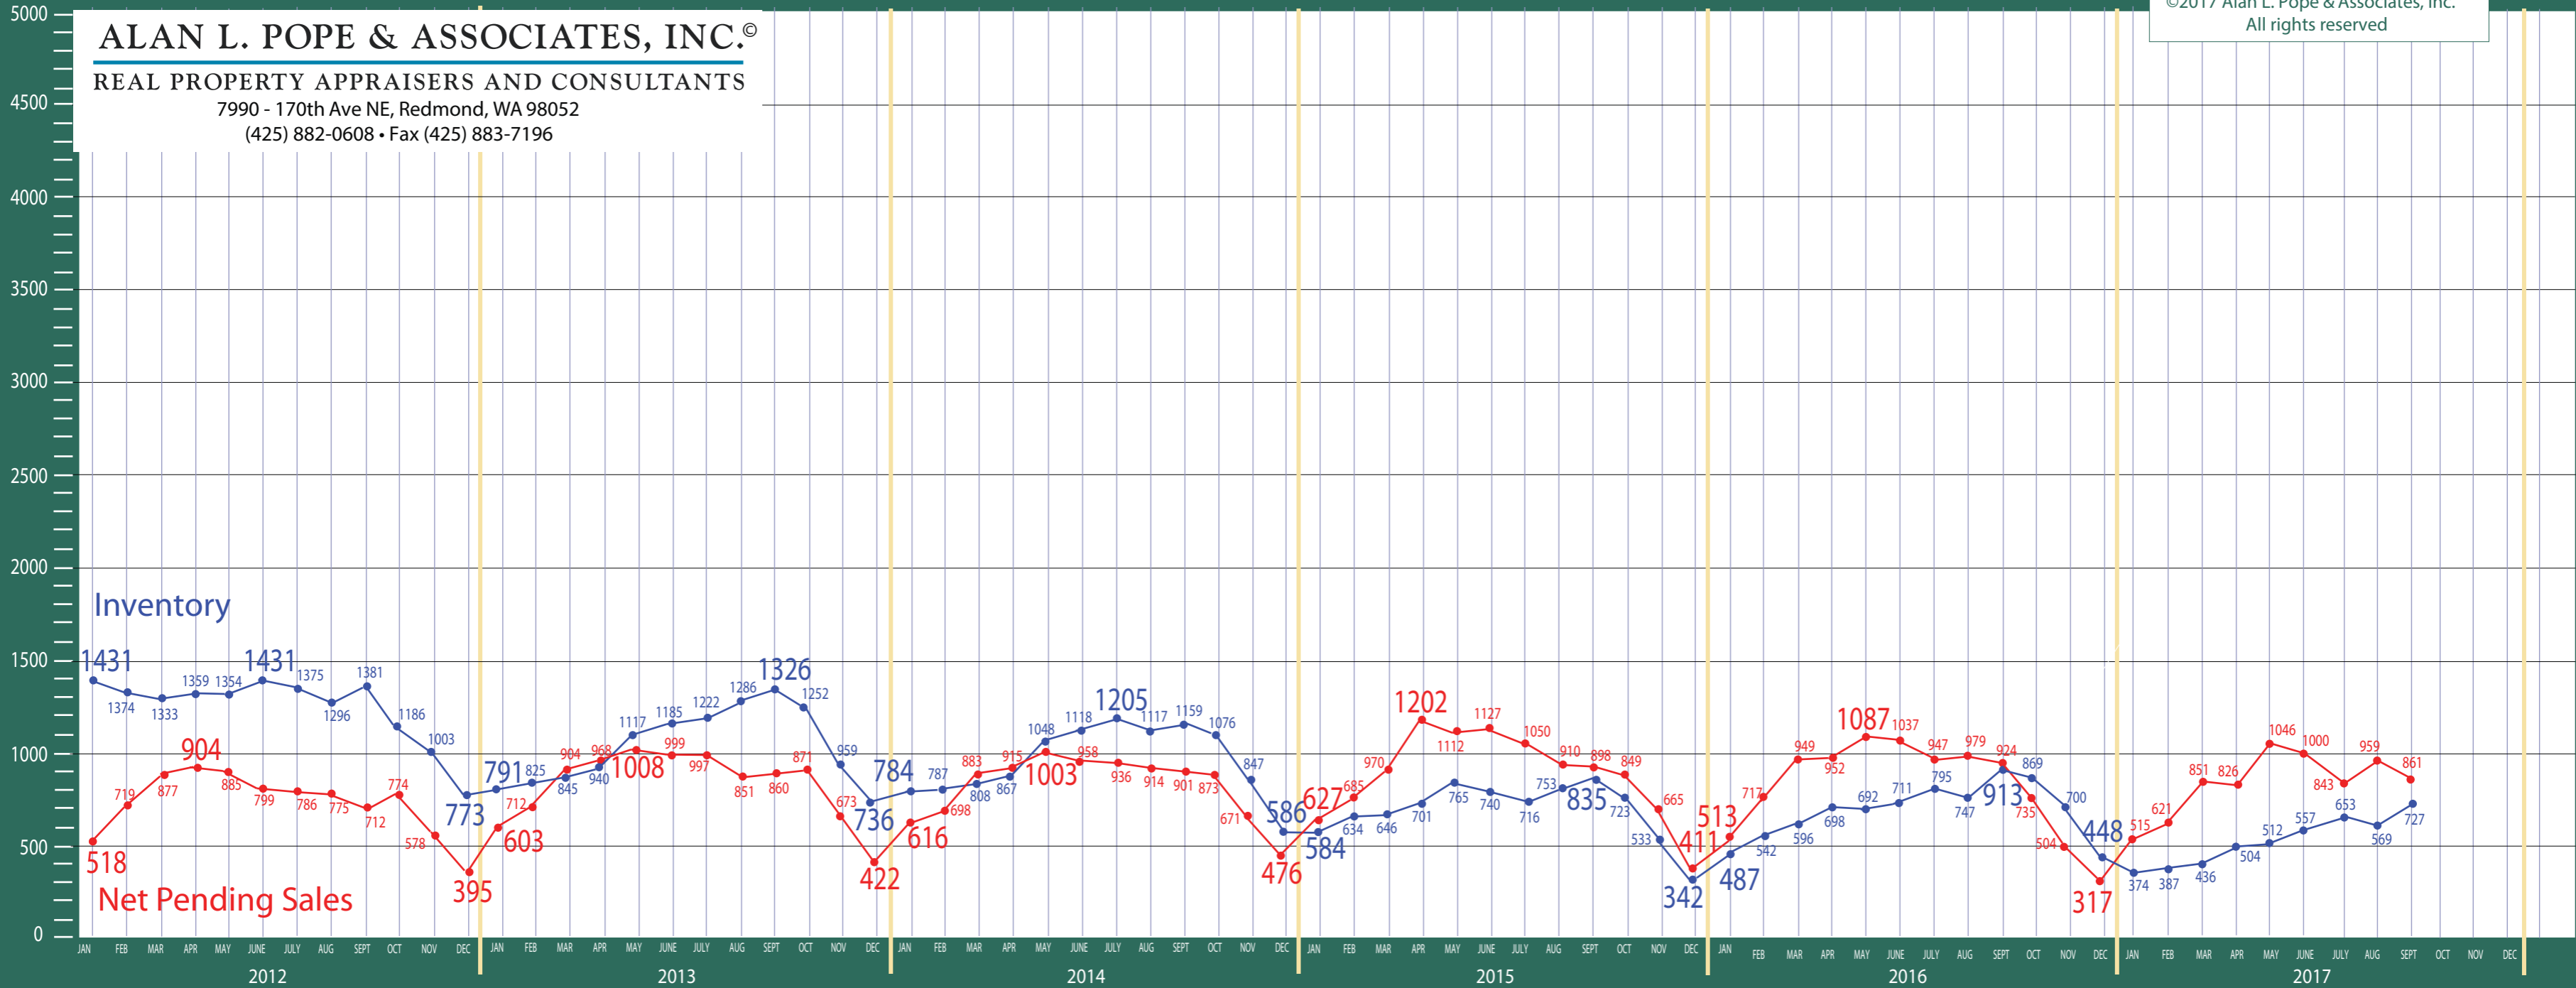

390/700-720 Central/North Seattle

Listing Residential & Condo Only

©2017 Alan L. Pope & Associates, Inc.
All rights reserved

ALAN L. POPE & ASSOCIATES, INC.®

REAL PROPERTY APPRAISERS AND CONSULTANTS

7990 - 170th Ave NE, Redmond, WA 98052
(425) 882-0608 • Fax (425) 883-7196

Information Provided by The Northwest Multiple Listing Service

ALAN L. POPE & ASSOCIATES, INC.®

REAL PROPERTY APPRAISERS AND CONSULTANTS

7990 - 170th Ave NE, Redmond, WA 98052

(425) 882-0608 • Fax (425) 883-7196