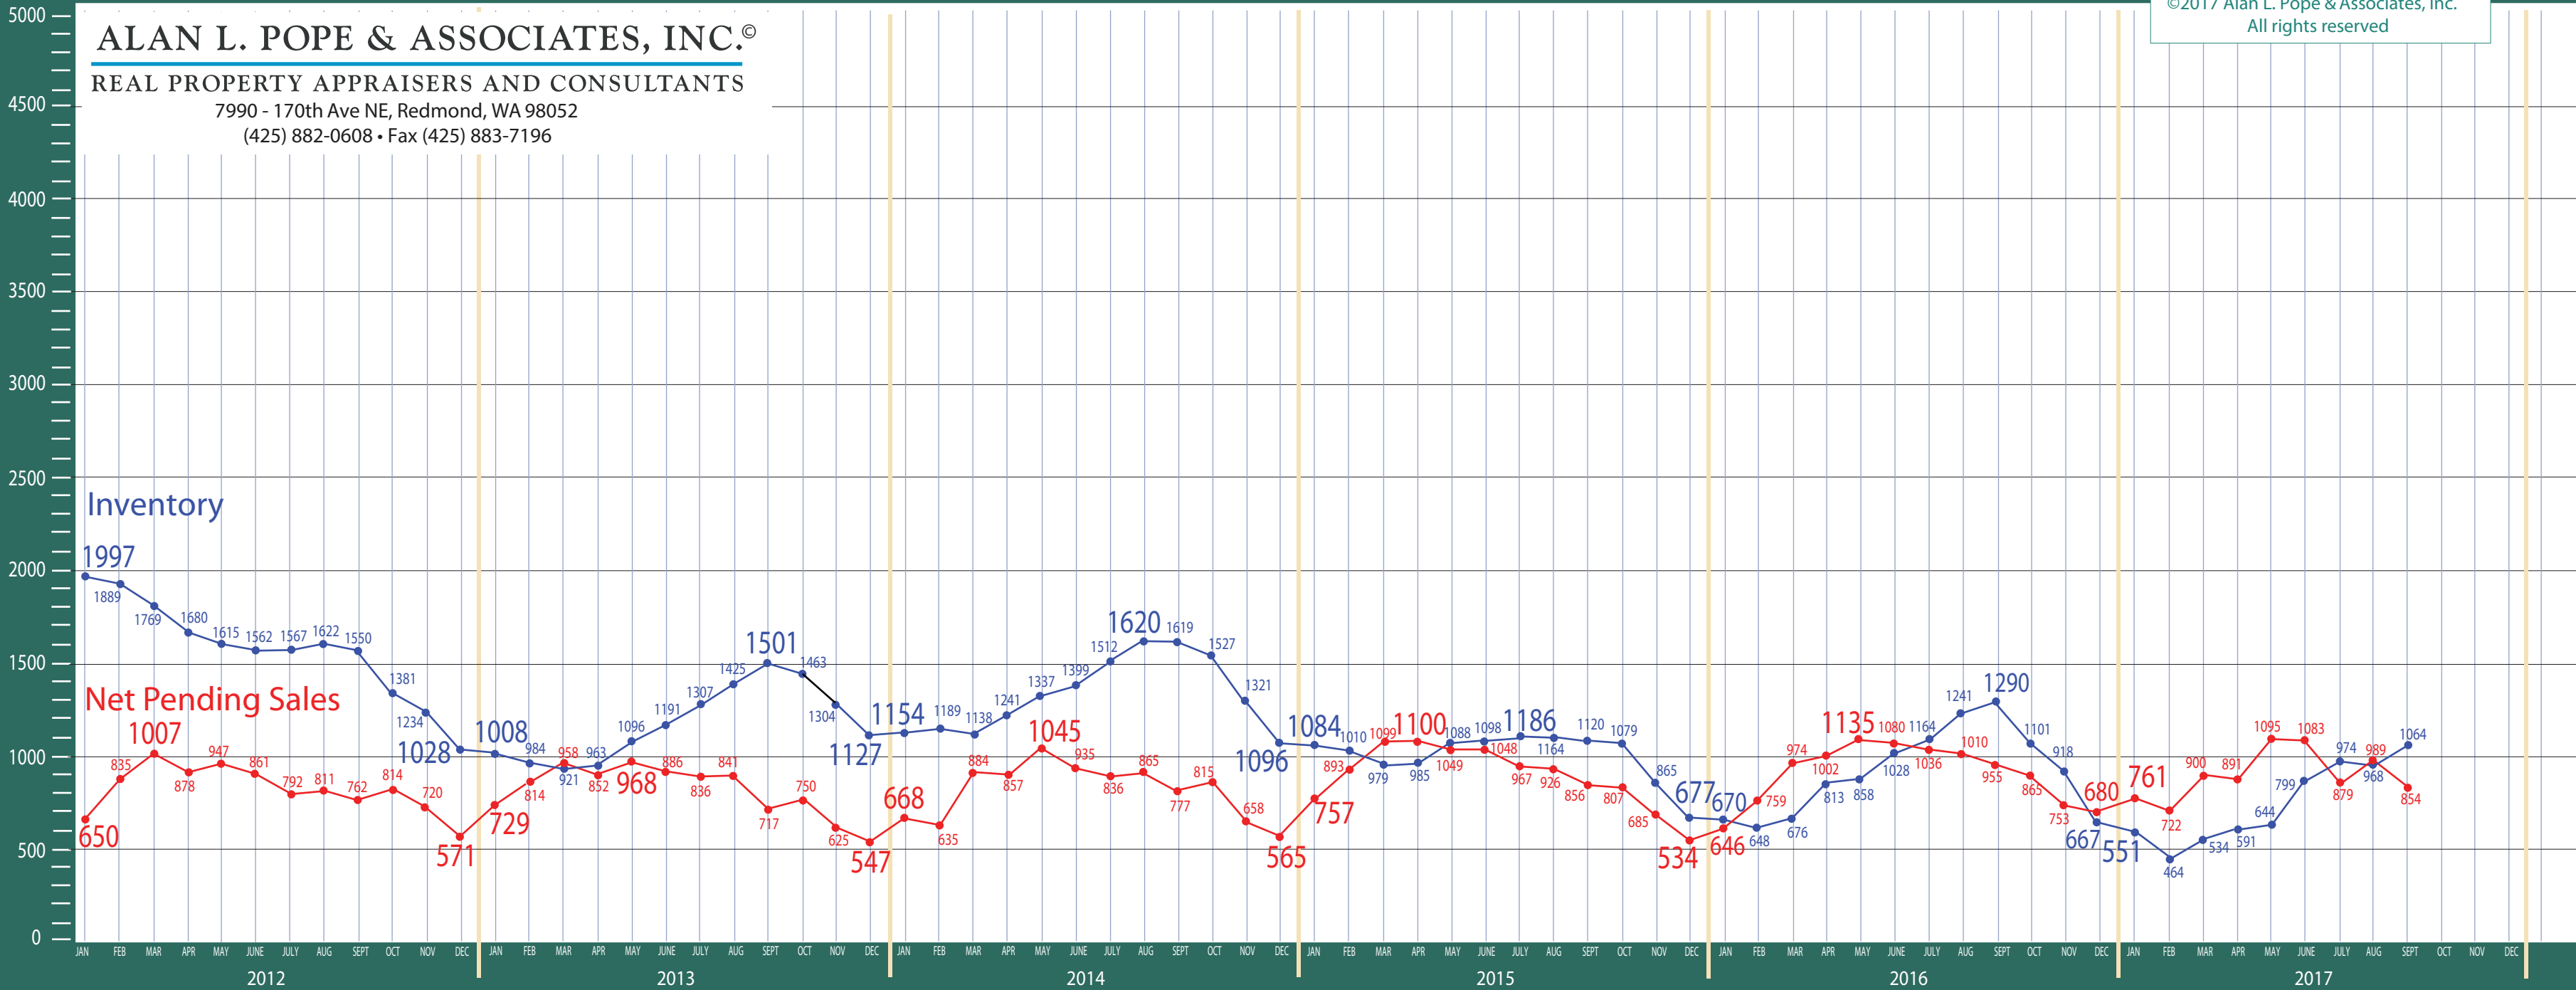

300-380 Auburn, Kent, Renton, South Seattle

Listing Residential & Condo Only

ALAN L. POPE & ASSOCIATES, INC.®

REAL PROPERTY APPRAISERS AND CONSULTANTS

7990 - 170th Ave NE, Redmond, WA 98052
 (425) 882-0608 • Fax (425) 883-7196

©2017 Alan L. Pope & Associates, Inc.
 All rights reserved

ALAN L. POPE & ASSOCIATES, INC.®

REAL PROPERTY APPRAISERS AND CONSULTANTS

7990 - 170th Ave NE, Redmond, WA 98052

(425) 882-0608 • Fax (425) 883-7196