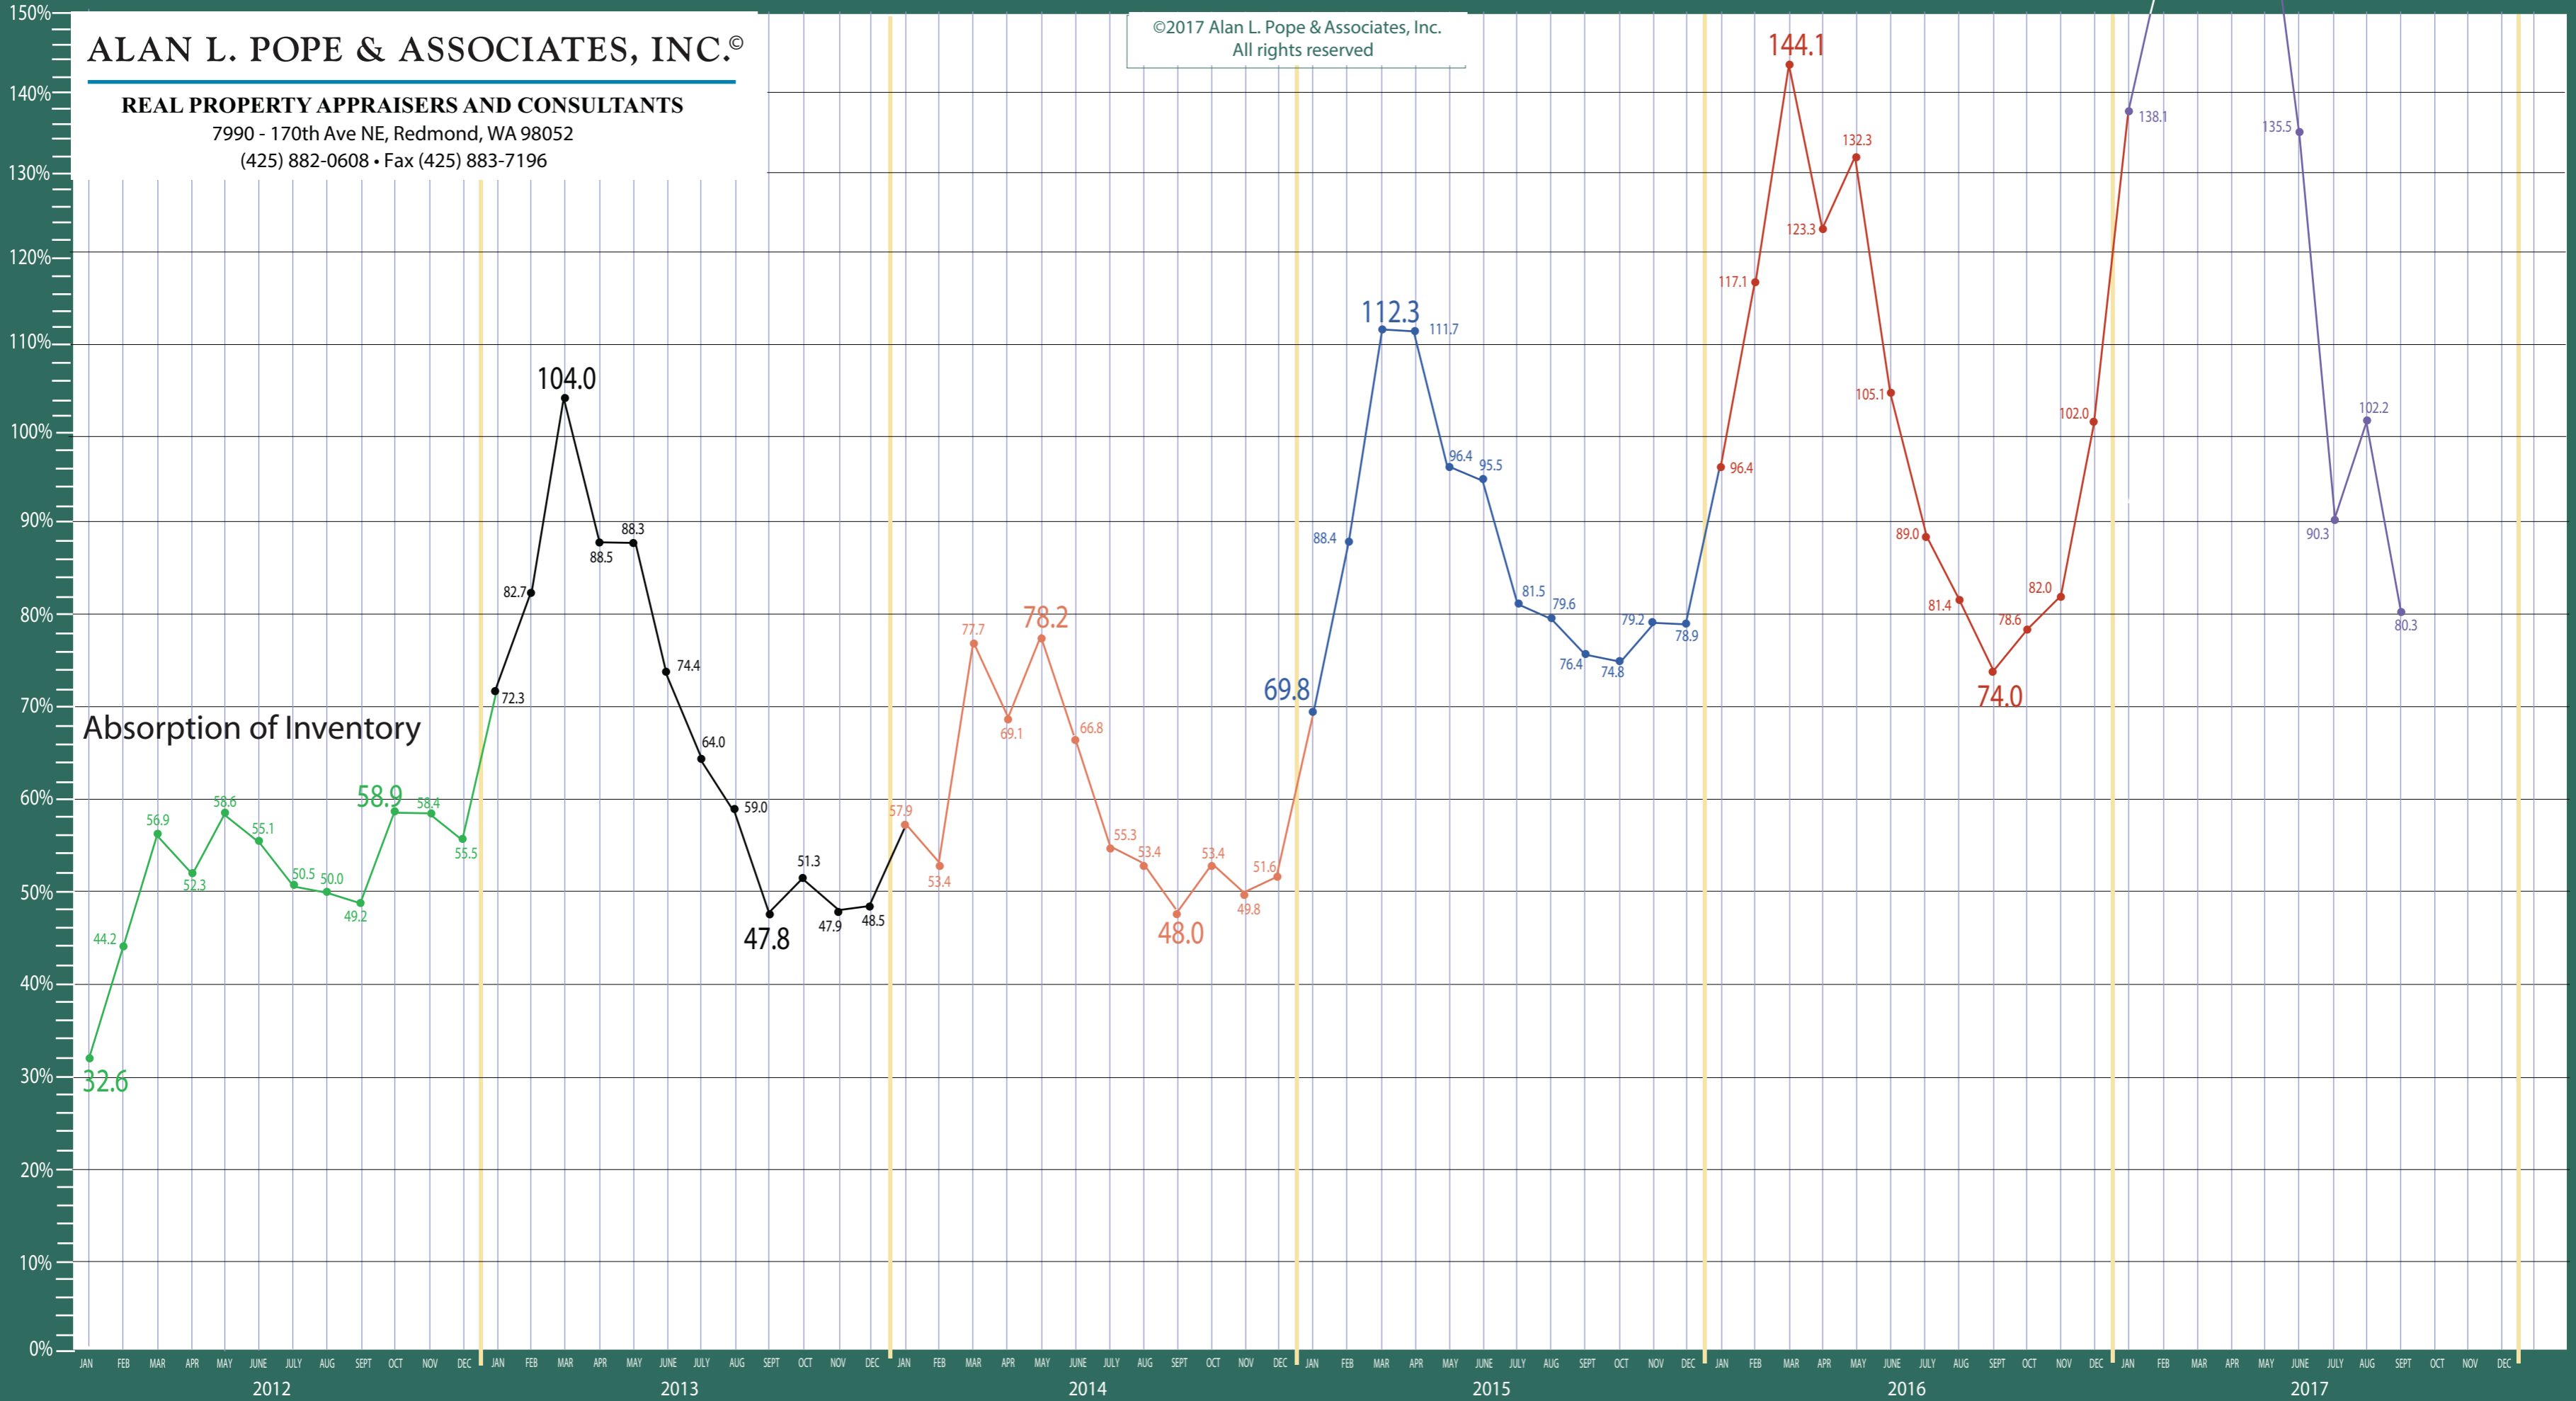

ALAN L. POPE & ASSOCIATES, INC.®

REAL PROPERTY APPRAISERS AND CONSULTANTS

7990 - 170th Ave NE, Redmond, WA 98052

(425) 882-0608 • Fax (425) 883-7196

©2017 Alan L. Pope & Associates, Inc.
All rights reserved

Absorption of Inventory