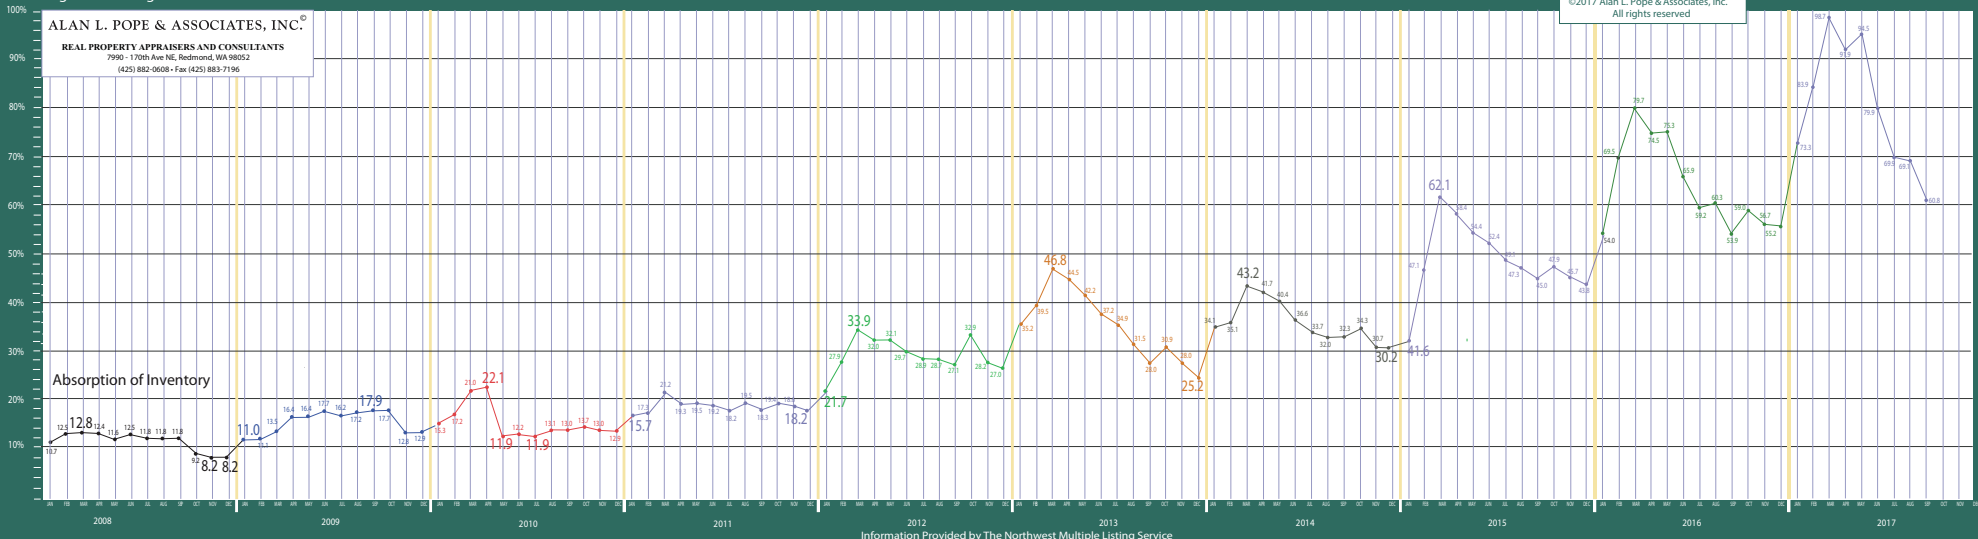

Absorption of Inventory