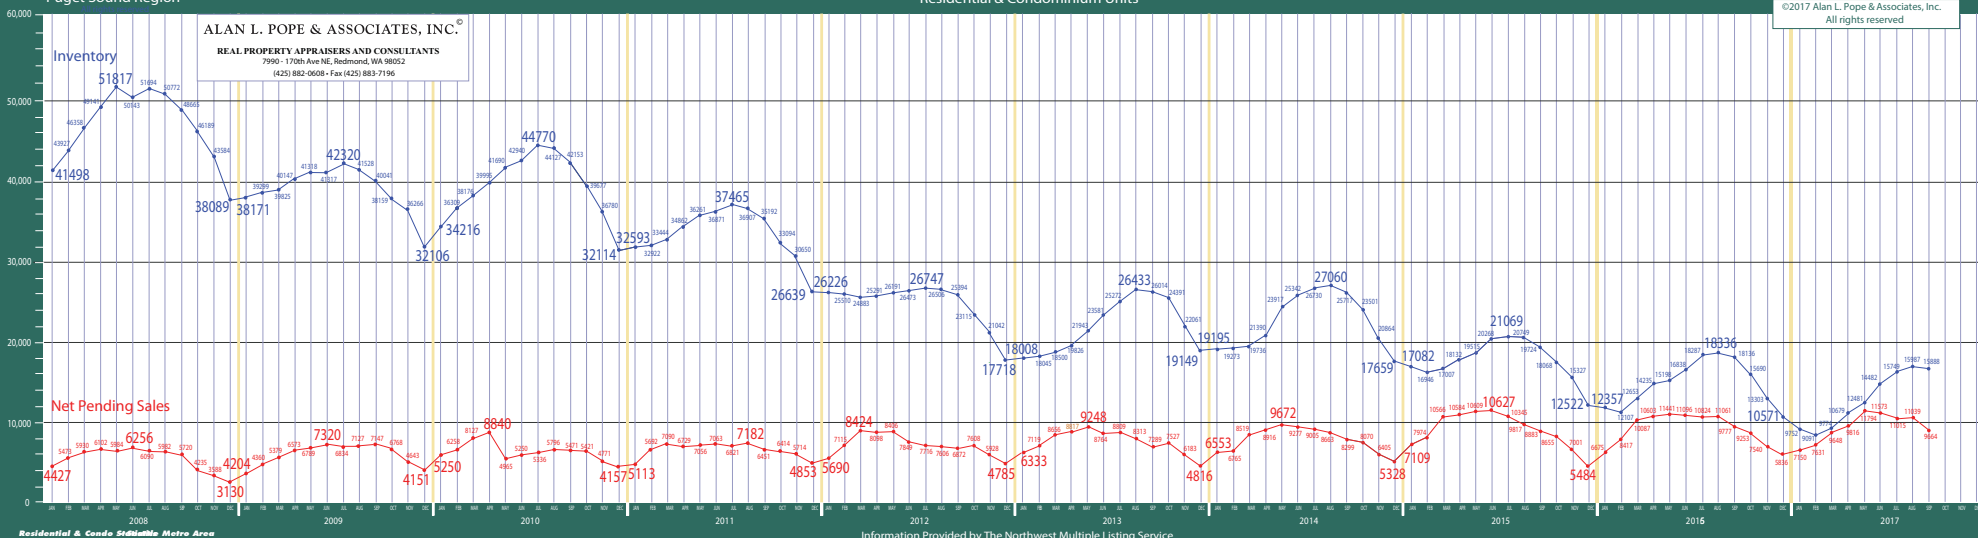

ALAN L. POPE & ASSOCIATES, INC.®
REAL PROPERTY APPRAISERS AND CONSULTANTS
7990 - 17028 Ave NE, Redmond, WA 98052
(425) 882-0608 - Fax (425) 883-7196

Residential & Condo Stedman Metro Area

ALAN L. POPE & ASSOCIATES, INC.®
REAL PROPERTY APPRAISERS AND CONSULTANTS
7990 - 17028 Ave NE, Redmond, WA 98052
(425) 882-0608 - Fax (425) 883-7196