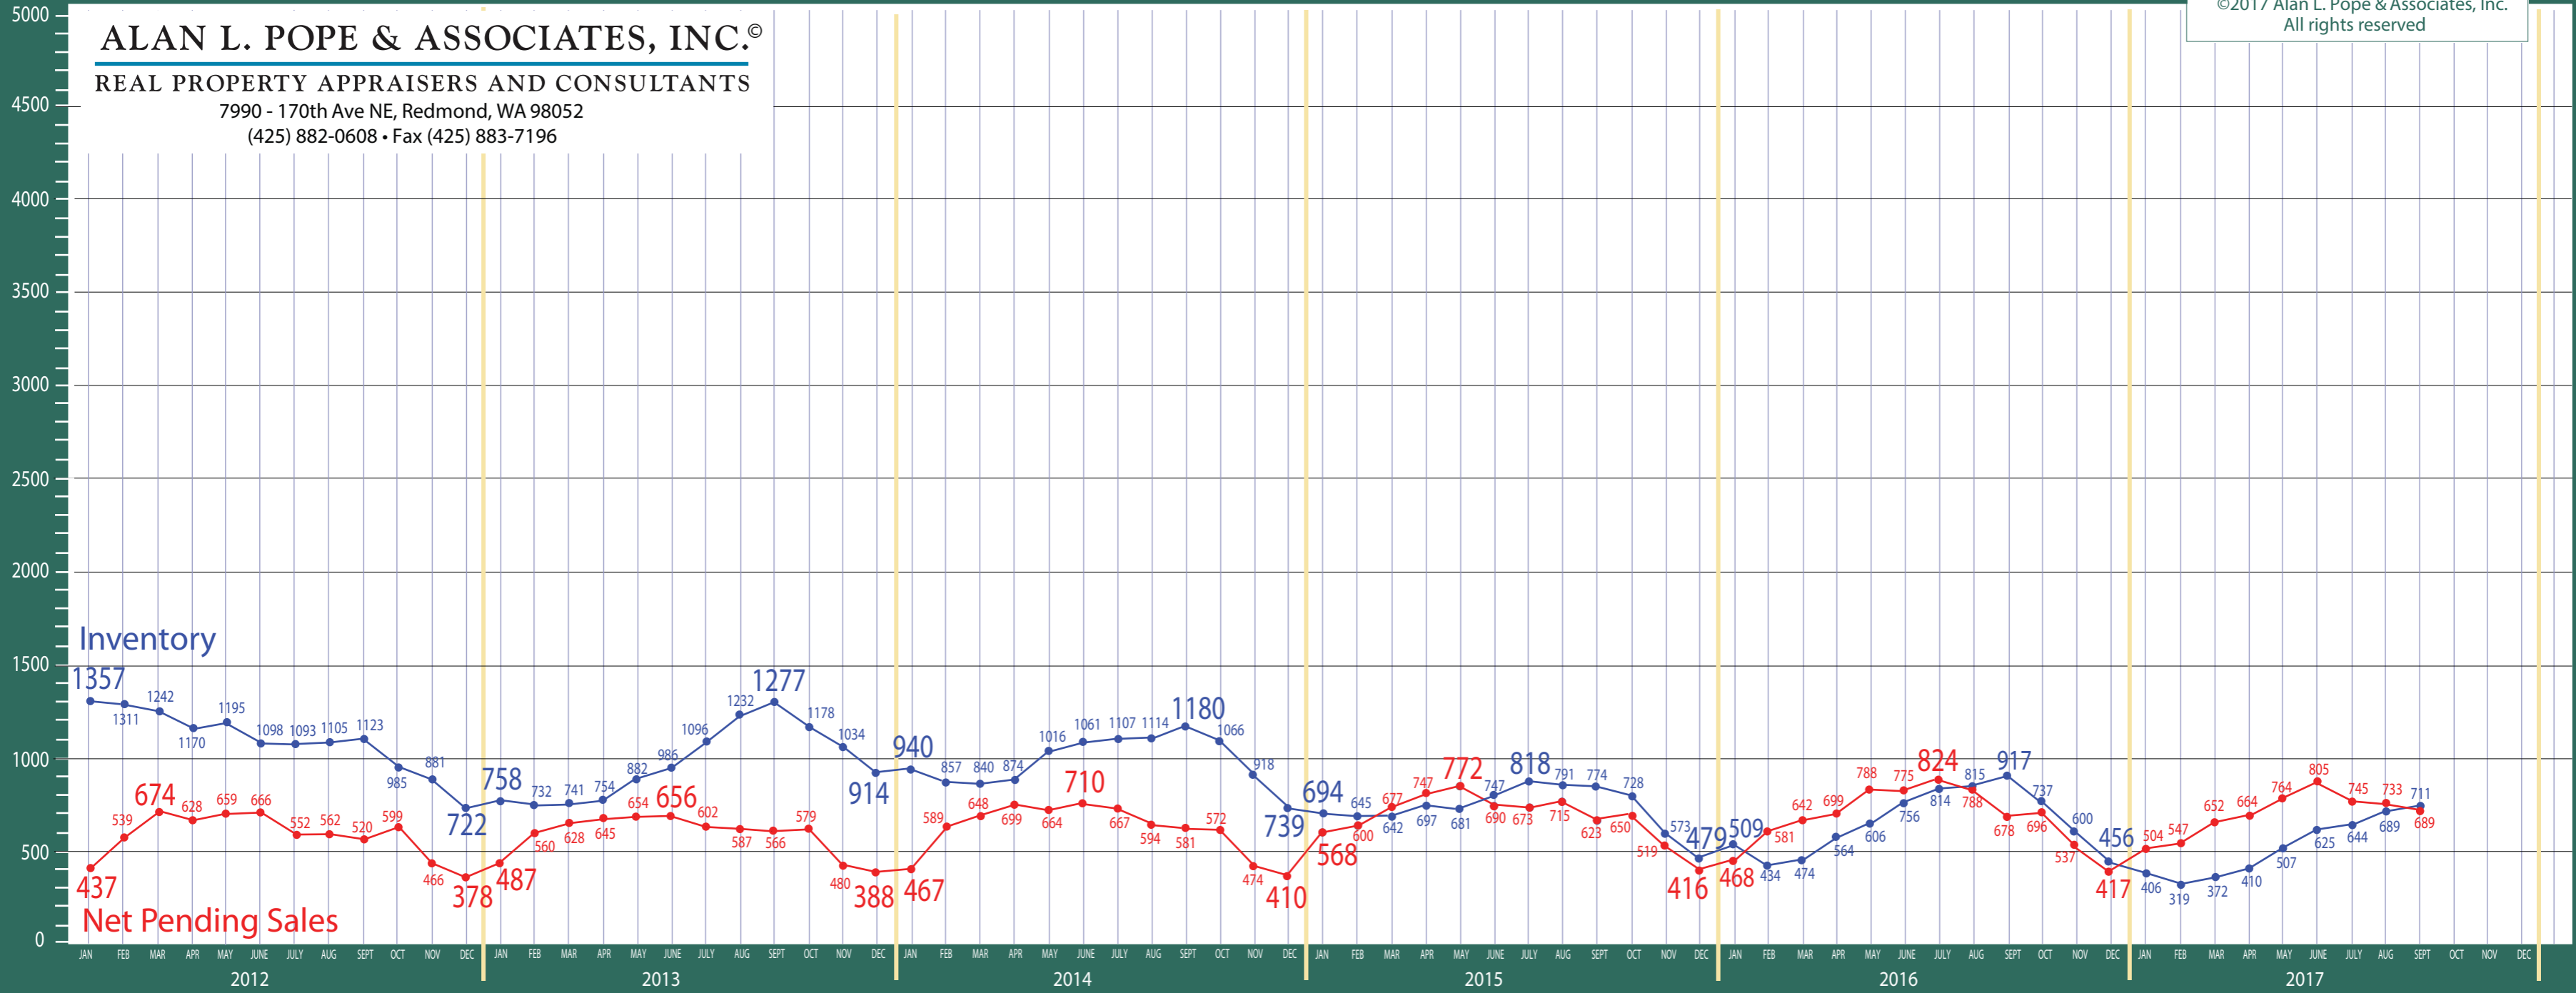

100-140 West Seattle to Federal Way

Listing Residential & Condo Only

ALAN L. POPE & ASSOCIATES, INC.®

REAL PROPERTY APPRAISERS AND CONSULTANTS

7990 - 170th Ave NE, Redmond, WA 98052
(425) 882-0608 • Fax (425) 883-7196

©2017 Alan L. Pope & Associates, Inc.
All rights reserved

Information Provided by The Northwest Multiple Listing Service