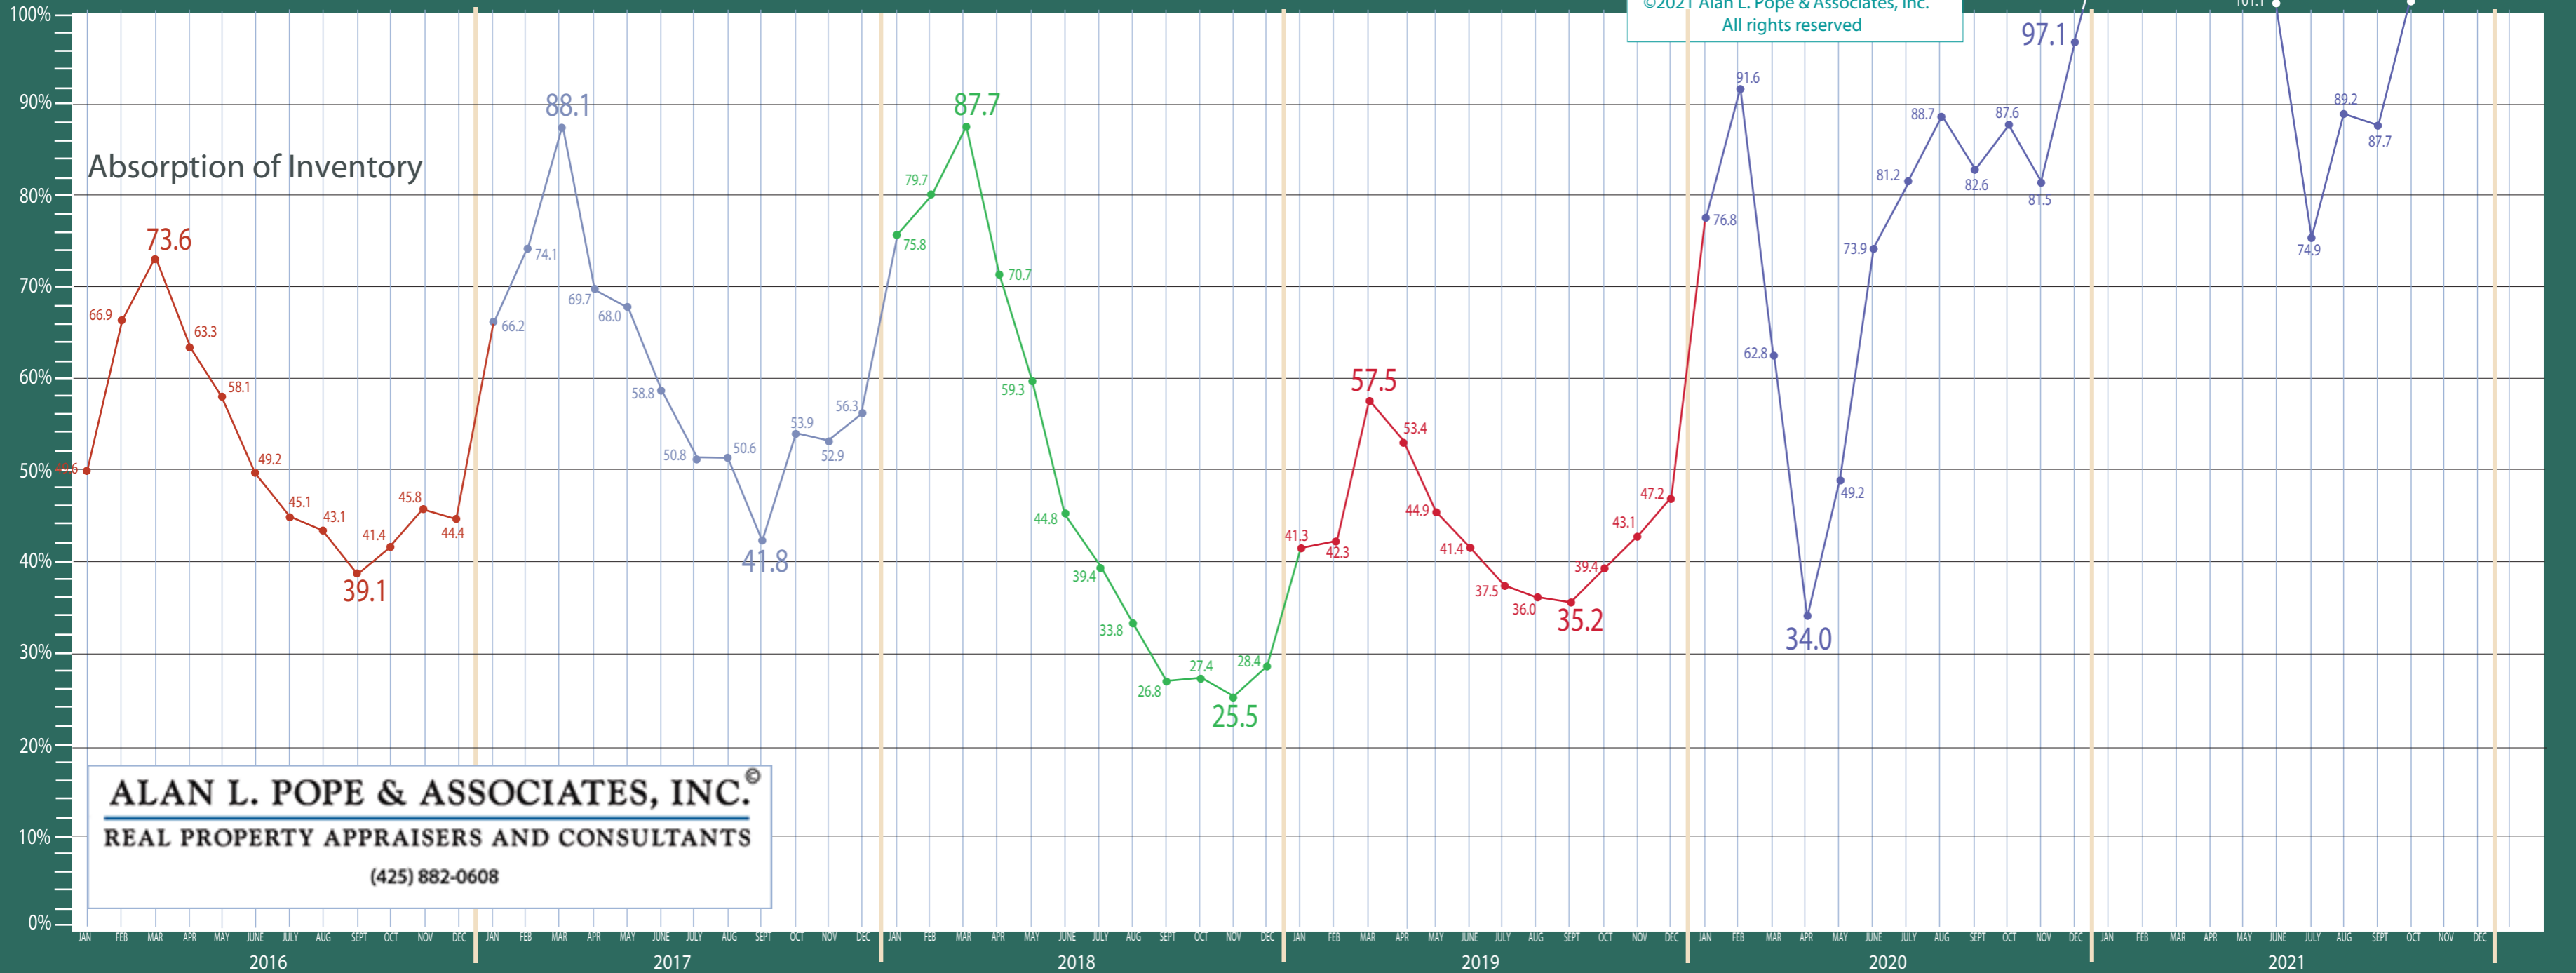

Puget Sound Region

New Construction - Residential & Condo Statistics

©2021 Alan L. Pope & Associates, Inc.
All rights reserved

ALAN L. POPE & ASSOCIATES, INC.®

REAL PROPERTY APPRAISERS AND CONSULTANTS

(425) 882-0608

Puget Sound Region

New Construction - Residential & Condo Statistics

ALAN L. POPE & ASSOCIATES, INC.®
REAL PROPERTY APPRAISERS AND CONSULTANTS
 (425) 882-0608