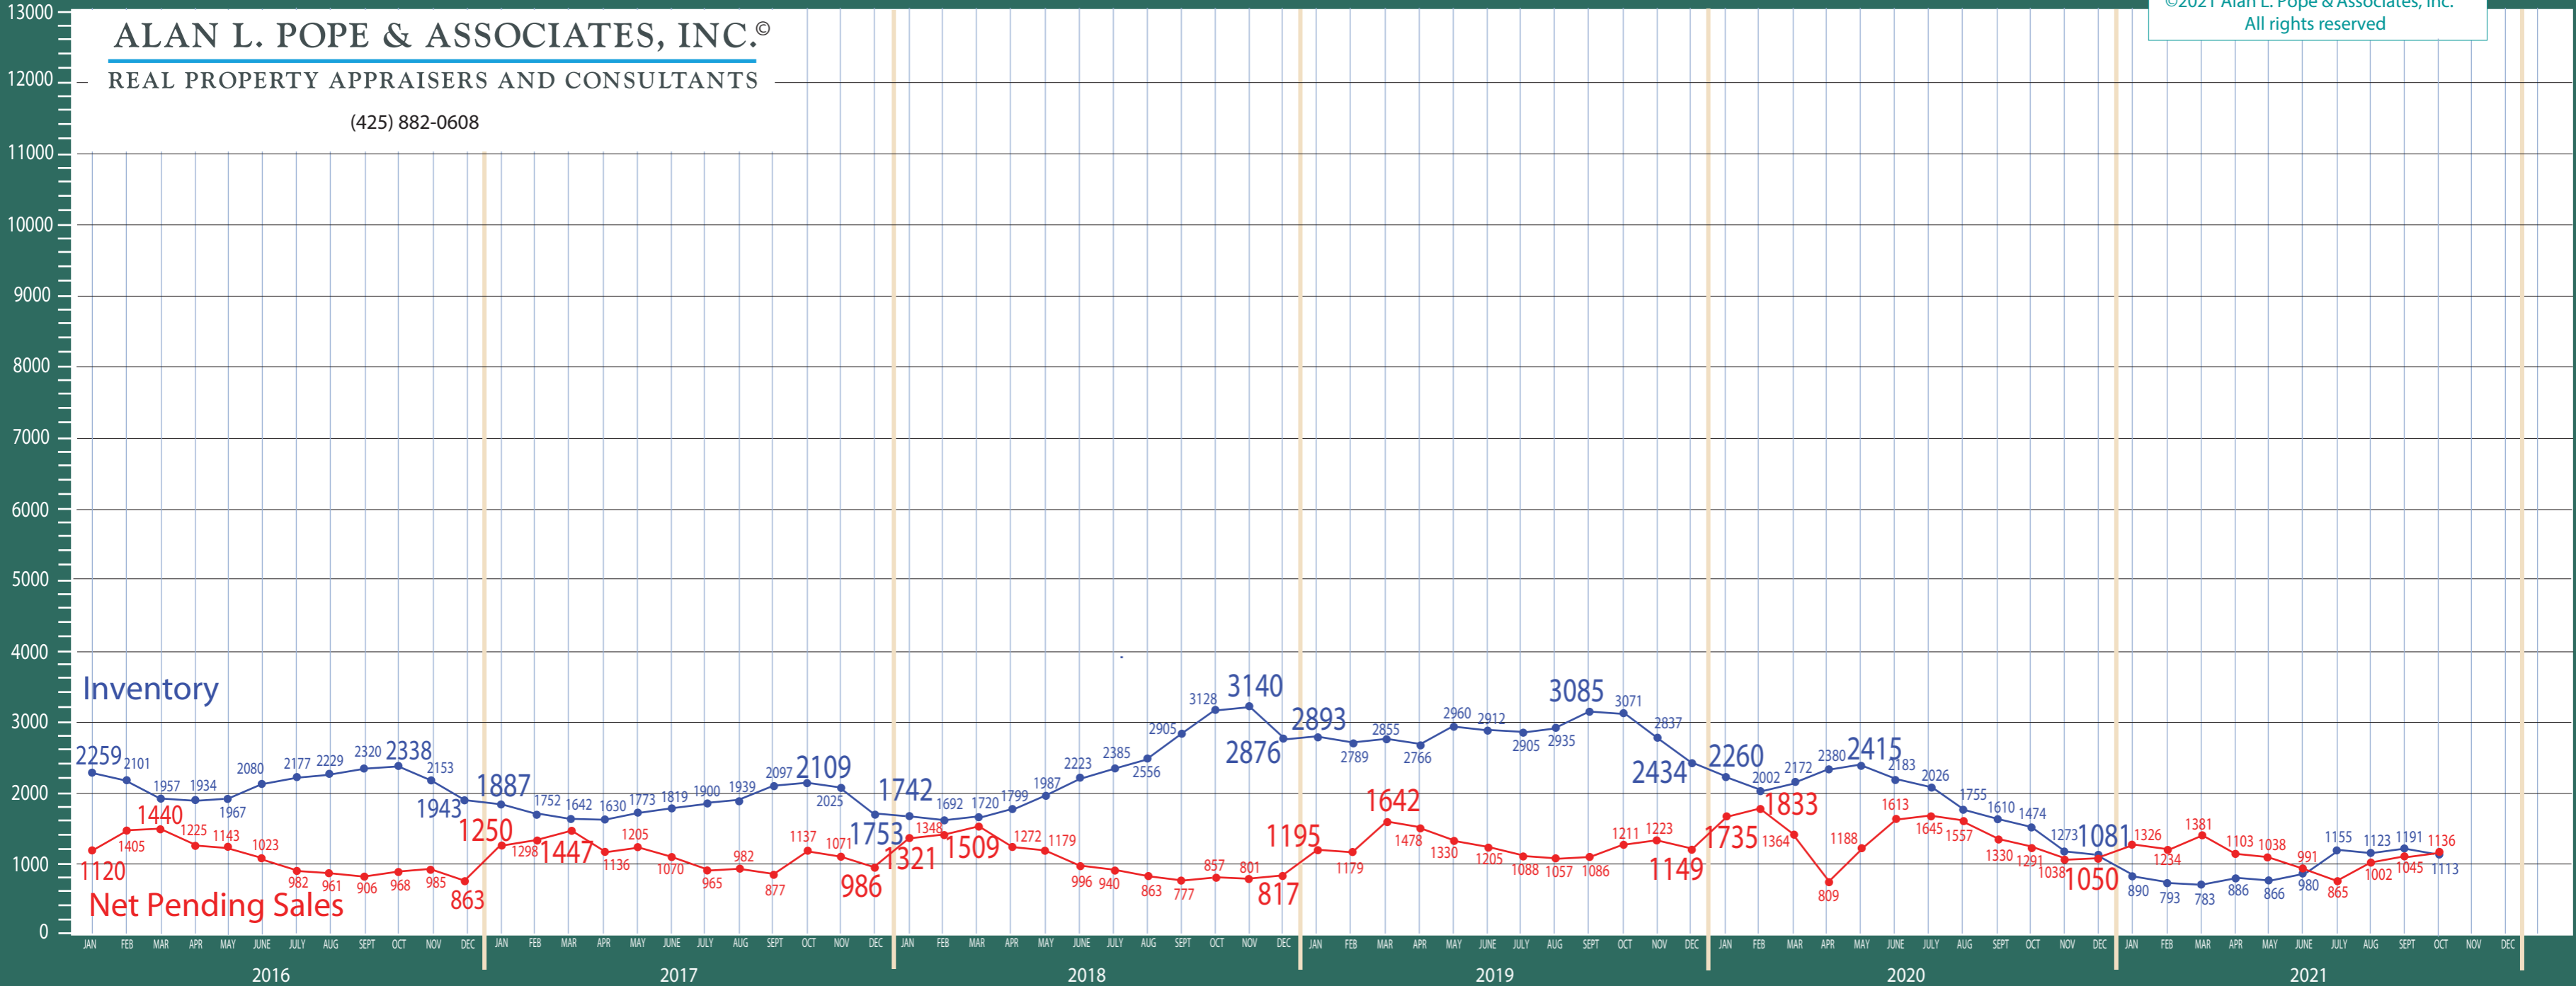

Puget Sound Region

New Construction - Residential & Condo Statistics

©2021 Alan L. Pope & Associates, Inc.
All rights reserved

ALAN L. POPE & ASSOCIATES, INC.®

REAL PROPERTY APPRAISERS AND CONSULTANTS

(425) 882-0608

Puget Sound Region

New Construction - Residential & Condo Statistics

ALAN L. POPE & ASSOCIATES, INC.®
REAL PROPERTY APPRAISERS AND CONSULTANTS
 (425) 882-0608