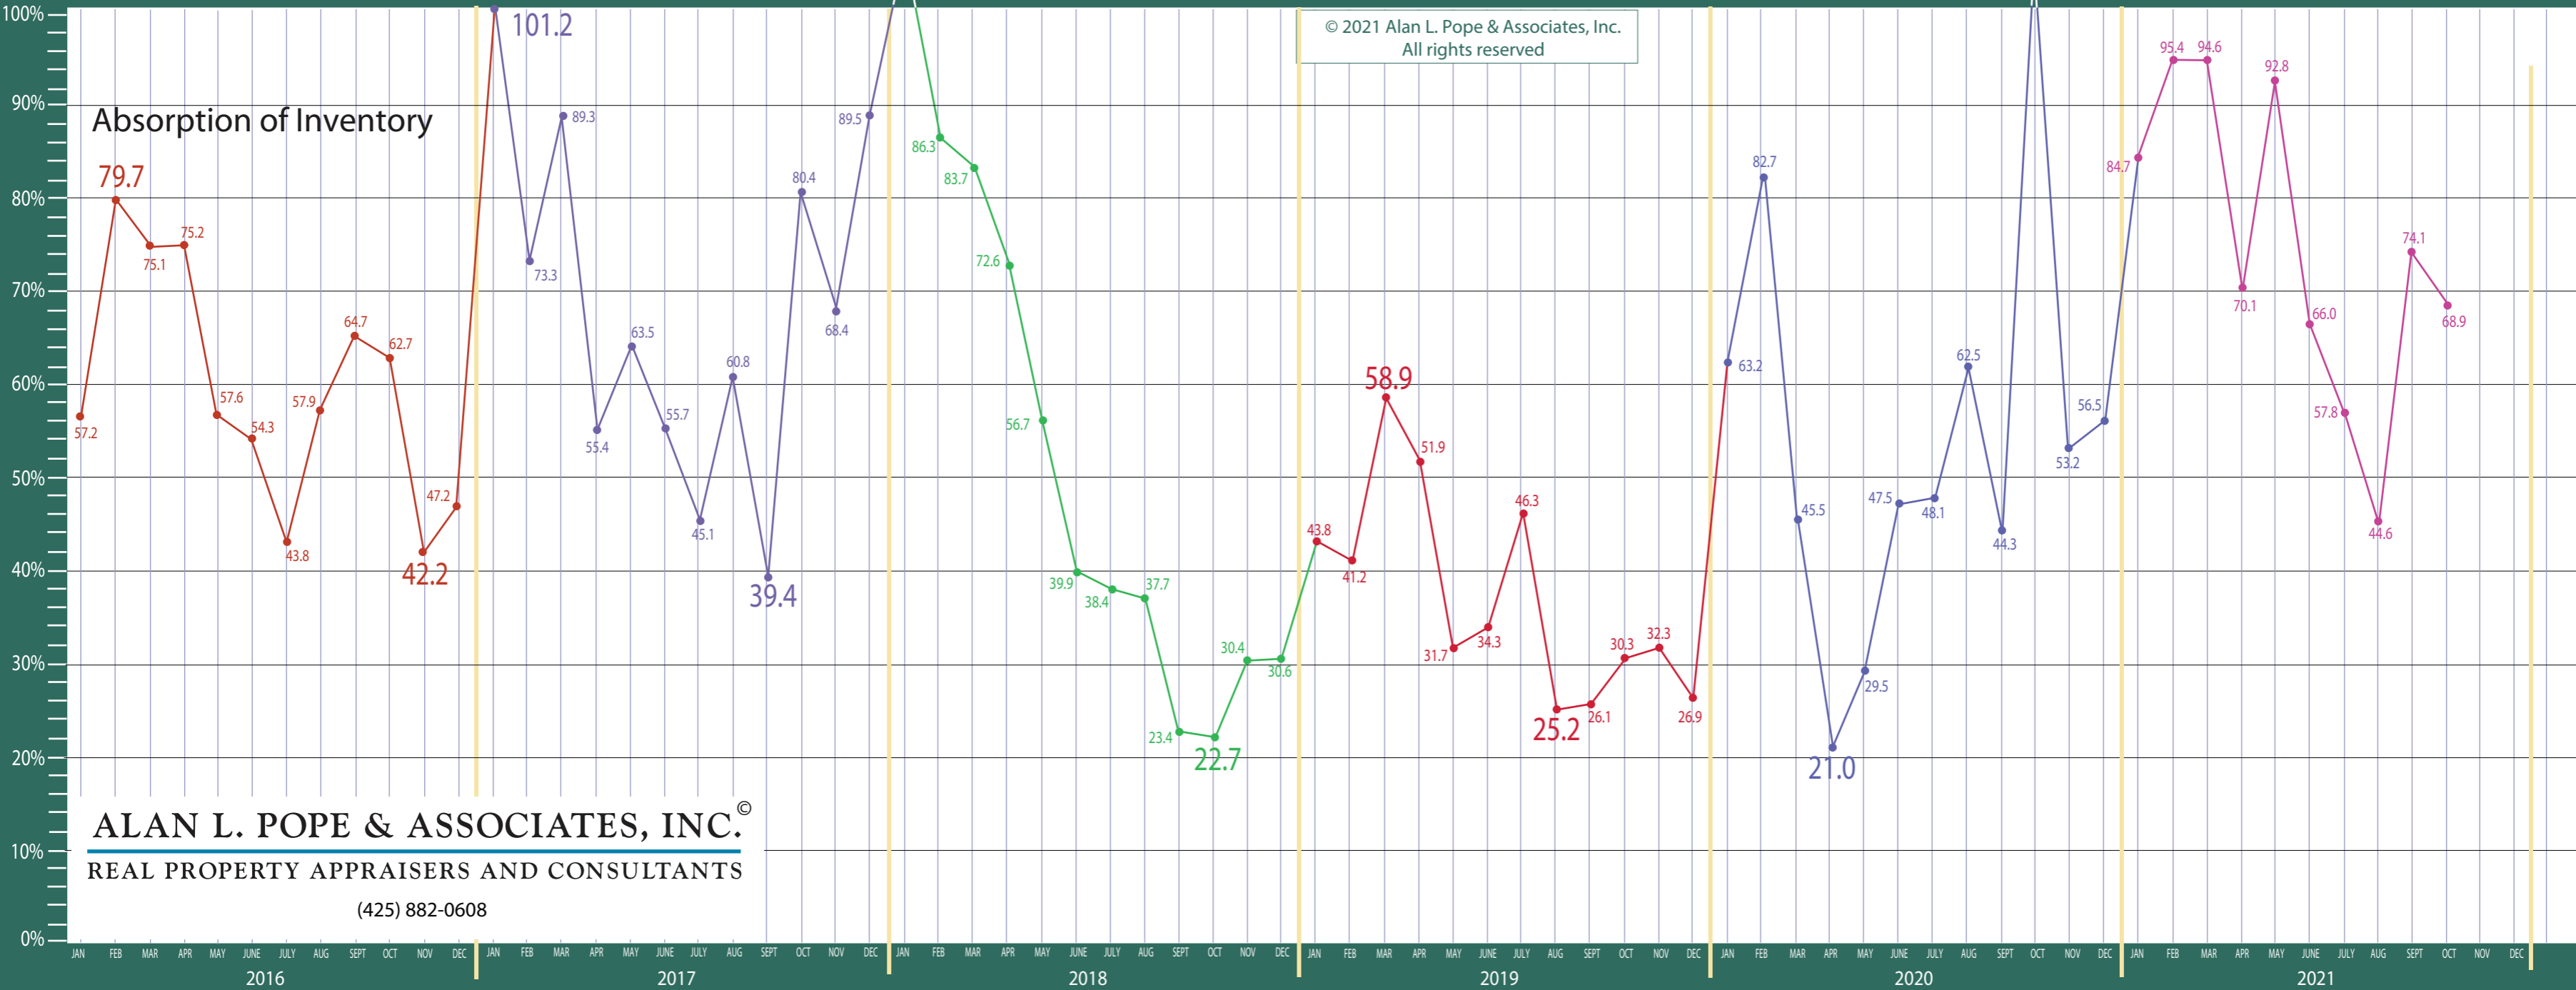

Puget Sound Region

New Construction - Condo Statistics

ALAN L. POPE & ASSOCIATES, INC.®

REAL PROPERTY APPRAISERS AND CONSULTANTS

(425) 882-0608

©2021 Alan L. Pope & Associates, Inc.
All rights reserved

Inventory

Net Pending Sales

Information Provided by The Northwest Multiple Listing Service

Puget Sound Region

New Construction - Condo Statistics

ALAN L. POPE & ASSOCIATES, INC.®
 REAL PROPERTY APPRAISERS AND CONSULTANTS
 (425) 882-0608