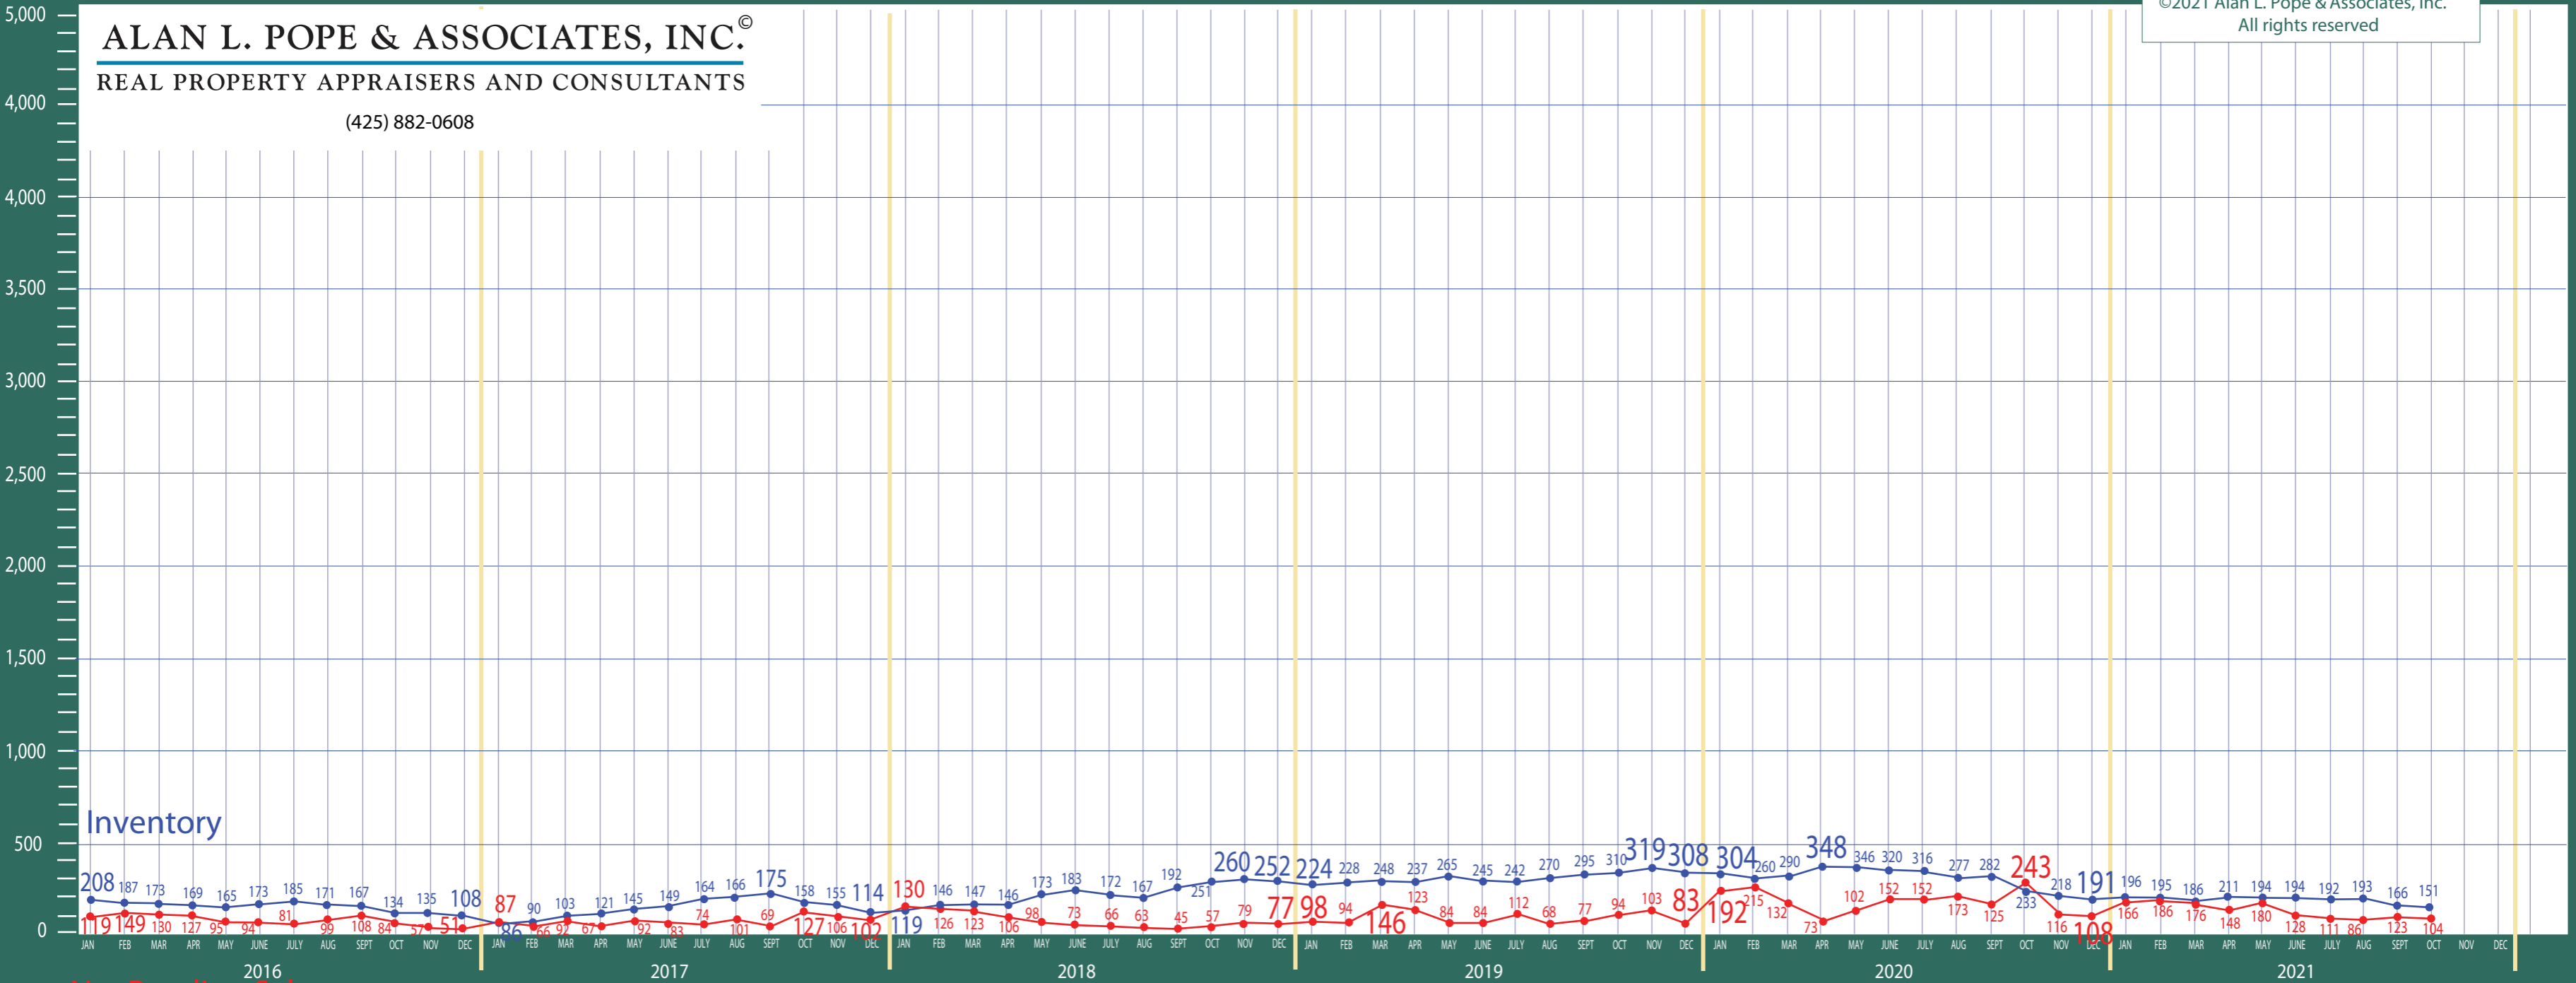

Puget Sound Region

New Construction - Condo Statistics

ALAN L. POPE & ASSOCIATES, INC.®

REAL PROPERTY APPRAISERS AND CONSULTANTS

(425) 882-0608

©2021 Alan L. Pope & Associates, Inc.
All rights reserved

Inventory

Net Pending Sales

Information Provided by The Northwest Multiple Listing Service

Puget Sound Region

New Construction - Condo Statistics

ALAN L. POPE & ASSOCIATES, INC.®
 REAL PROPERTY APPRAISERS AND CONSULTANTS
 (425) 882-0608