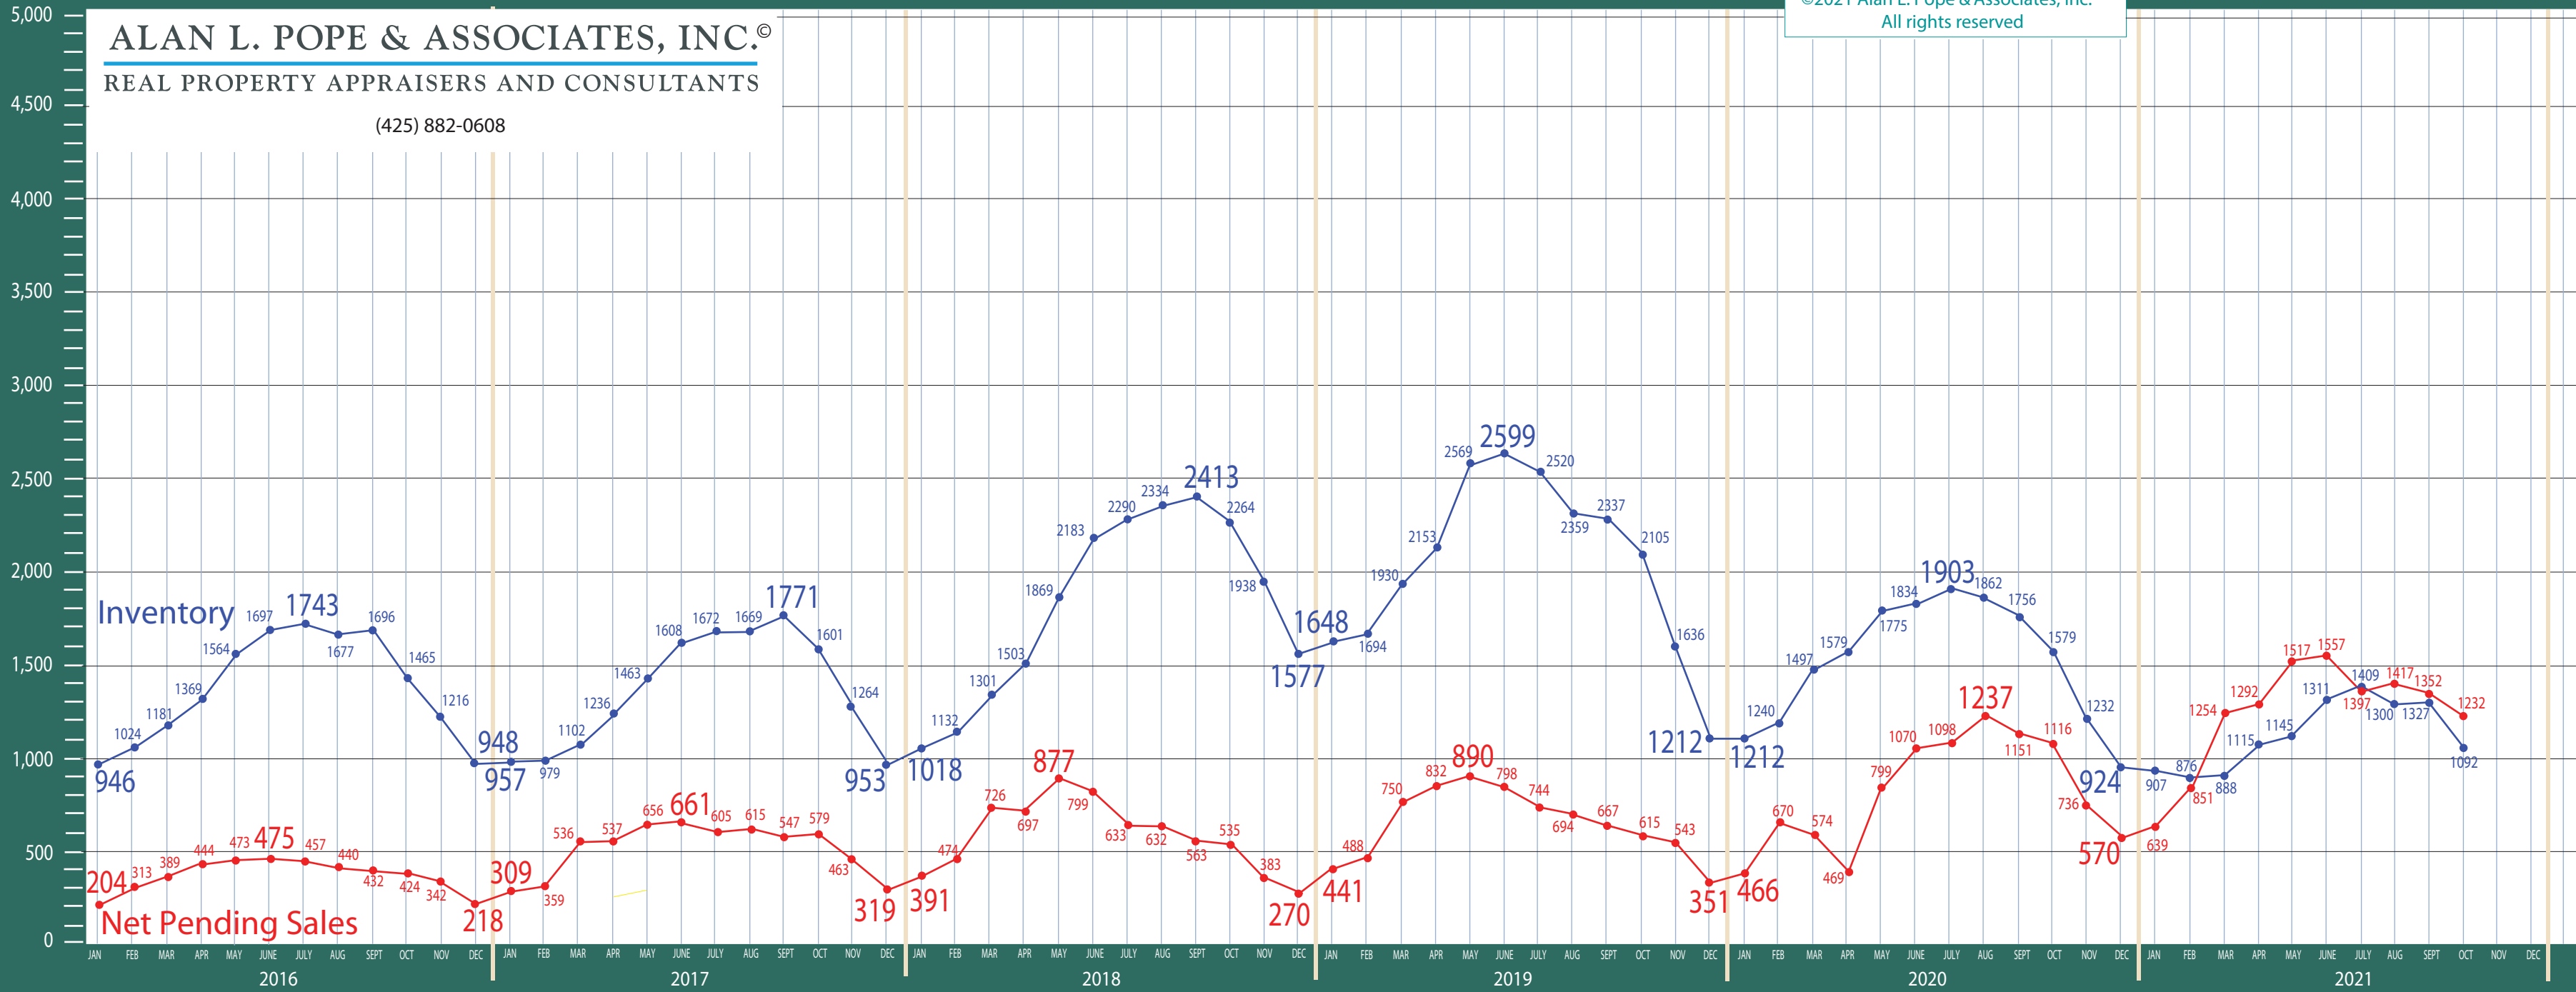

All NWMLS Areas Combined

\$1,000,000 + Residential & Condo Statistics

©2021 Alan L. Pope & Associates, Inc.
All rights reserved

ALAN L. POPE & ASSOCIATES, INC.®

REAL PROPERTY APPRAISERS AND CONSULTANTS

(425) 882-0608

All NWMLS Areas Combined

\$1,000,000 + Absorption of Inventory Residential & Condo Only

ALAN L. POPE & ASSOCIATES, INC.®
 REAL PROPERTY APPRAISERS AND CONSULTANTS

(425) 882-0608

©2021 Alan L. Pope & Associates, Inc.
 All rights reserved