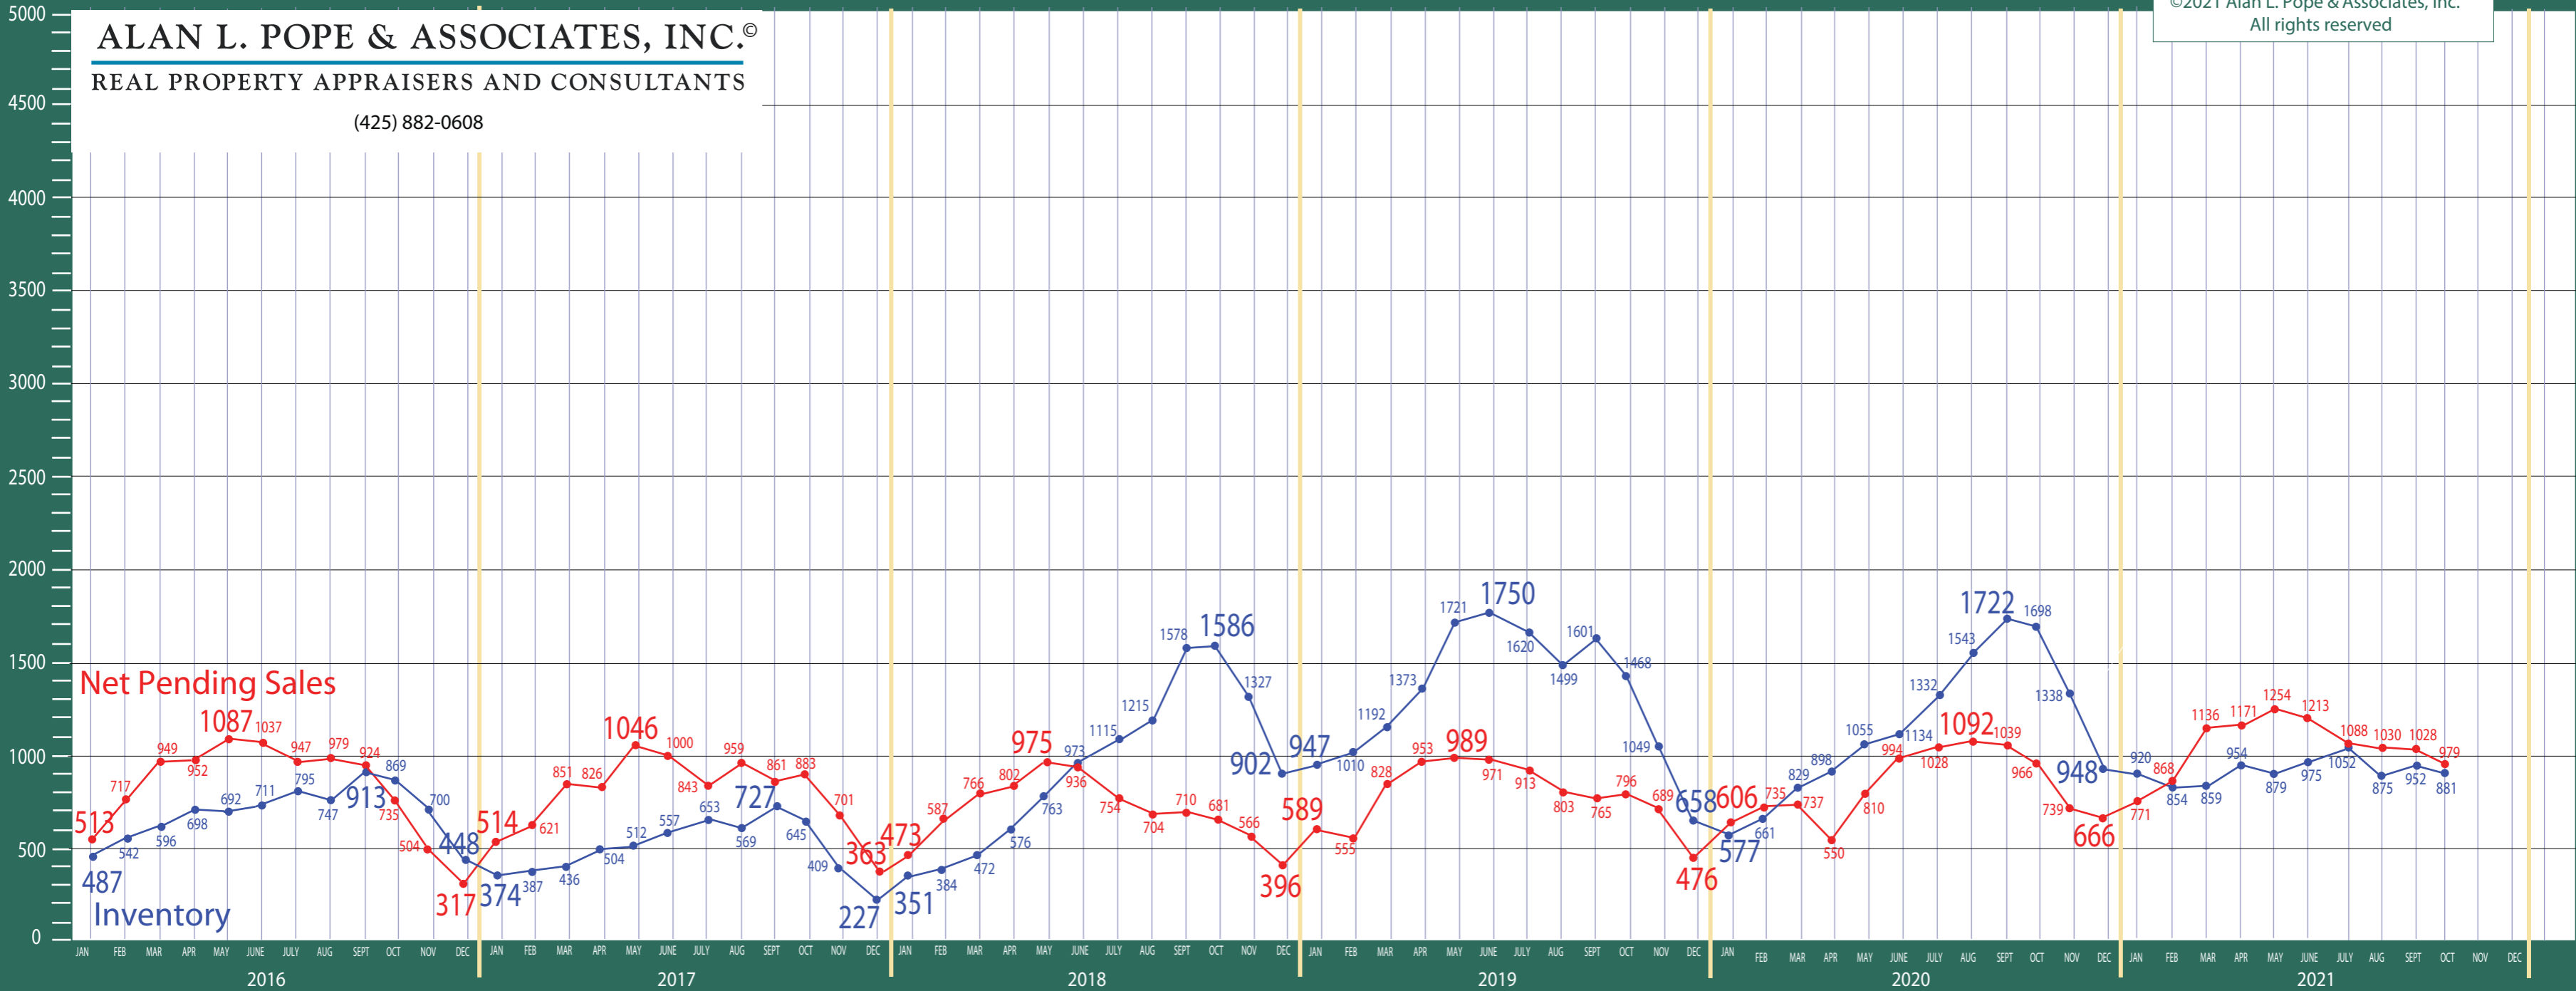

390/700-720 Central/North Seattle

Listing Residential & Condo Only

ALAN L. POPE & ASSOCIATES, INC.®
REAL PROPERTY APPRAISERS AND CONSULTANTS

(425) 882-0608

©2021 Alan L. Pope & Associates, Inc.
 All rights reserved