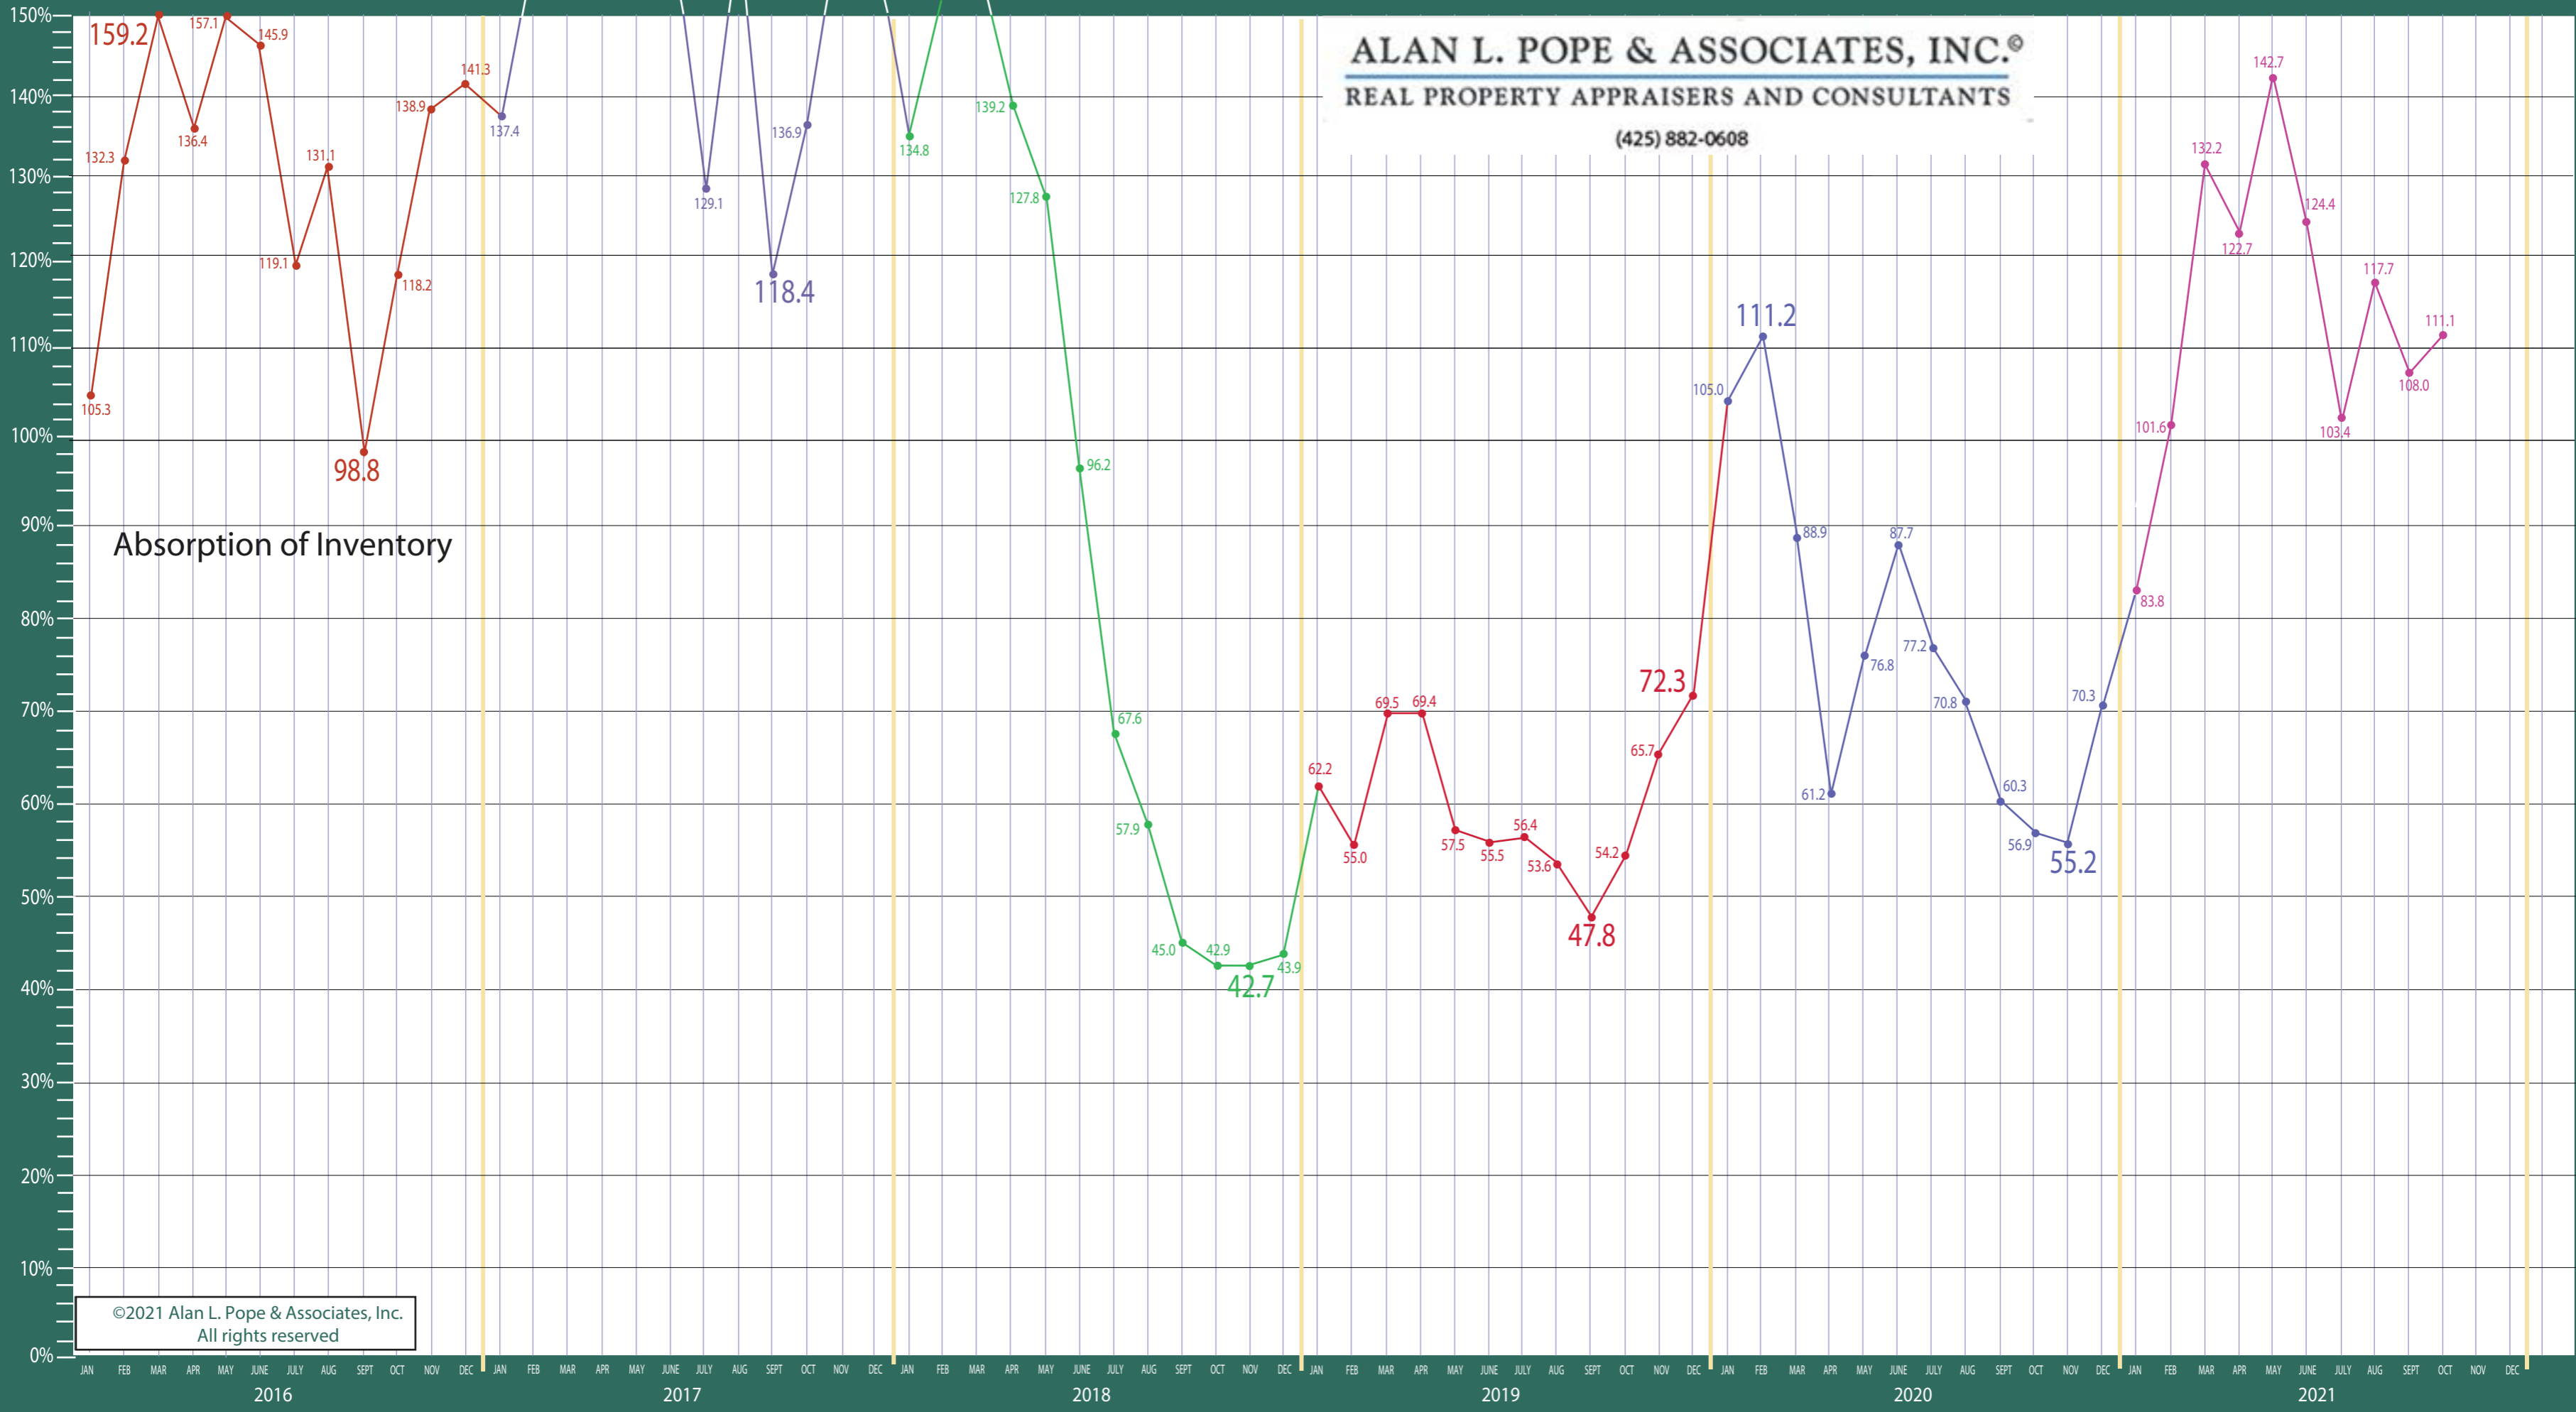

390/700-720 Central/North Seattle

Absorption of Inventory Residential & Condo Only

ALAN L. POPE & ASSOCIATES, INC.®
REAL PROPERTY APPRAISERS AND CONSULTANTS

(425) 882-0608

Absorption of Inventory

©2021 Alan L. Pope & Associates, Inc.
All rights reserved