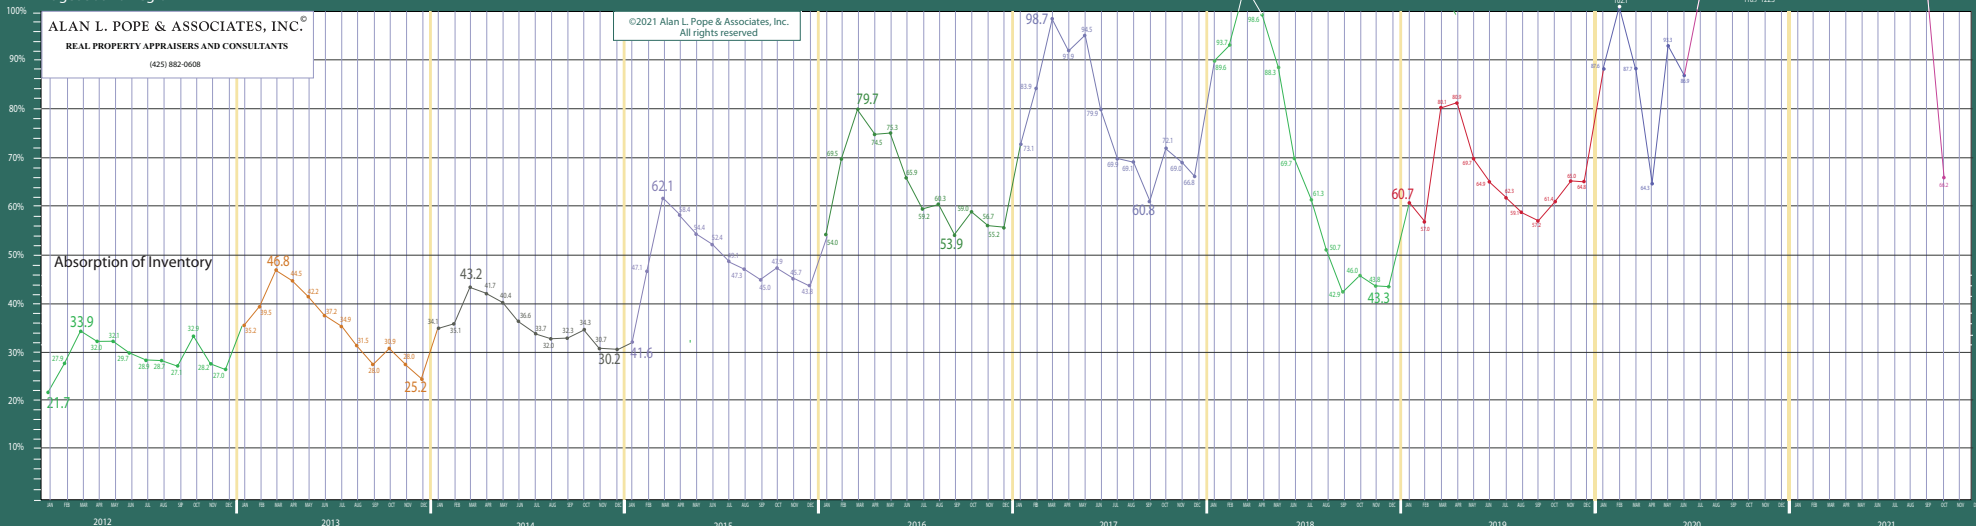

Puget Sound Region

Residential & Condominium Units

ALAN L. POPE & ASSOCIATES, INC.®
REAL PROPERTY APPRAISERS AND CONSULTANTS
(425) 882-0608