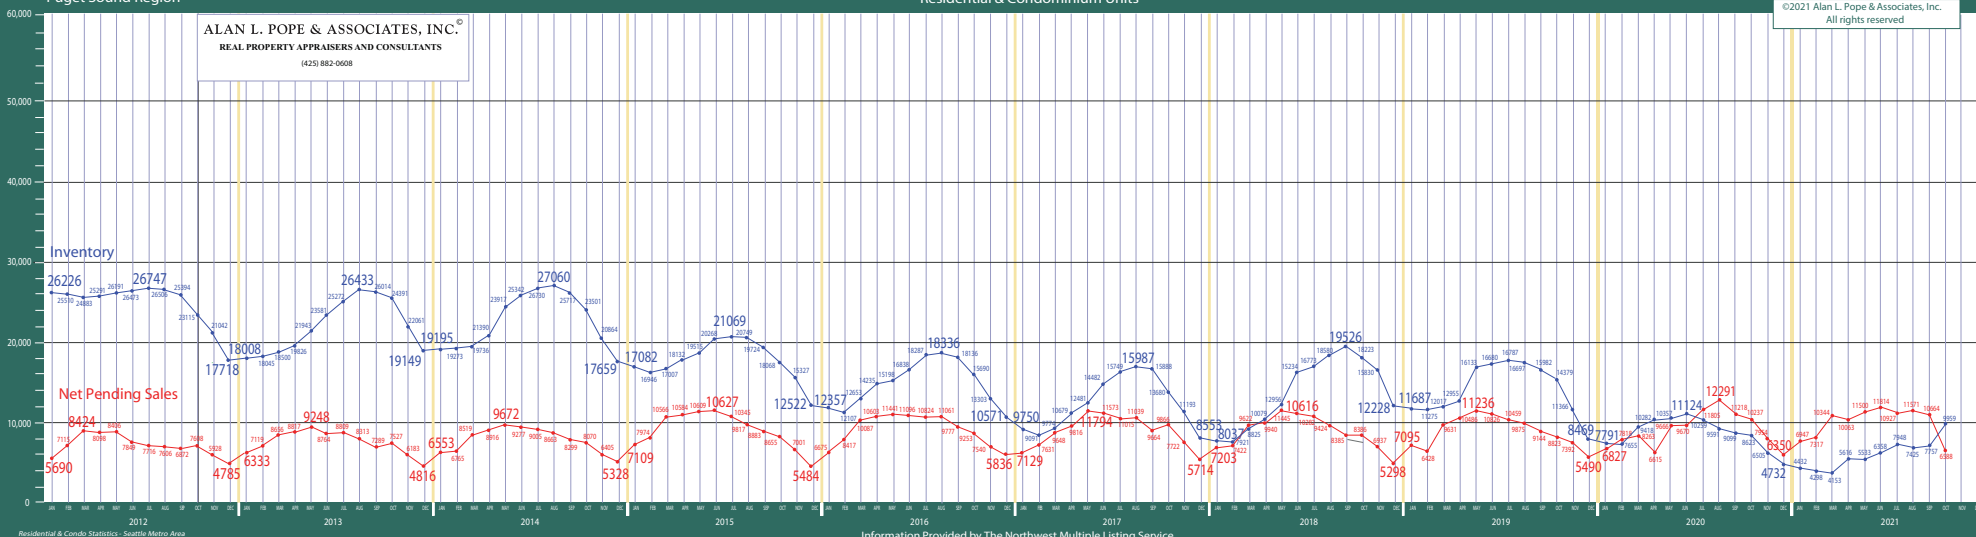

Puget Sound Region

Residential & Condominium Units

ALAN L. POPE & ASSOCIATES, INC.®
REAL PROPERTY APPRAISERS AND CONSULTANTS
(425) 882-0608