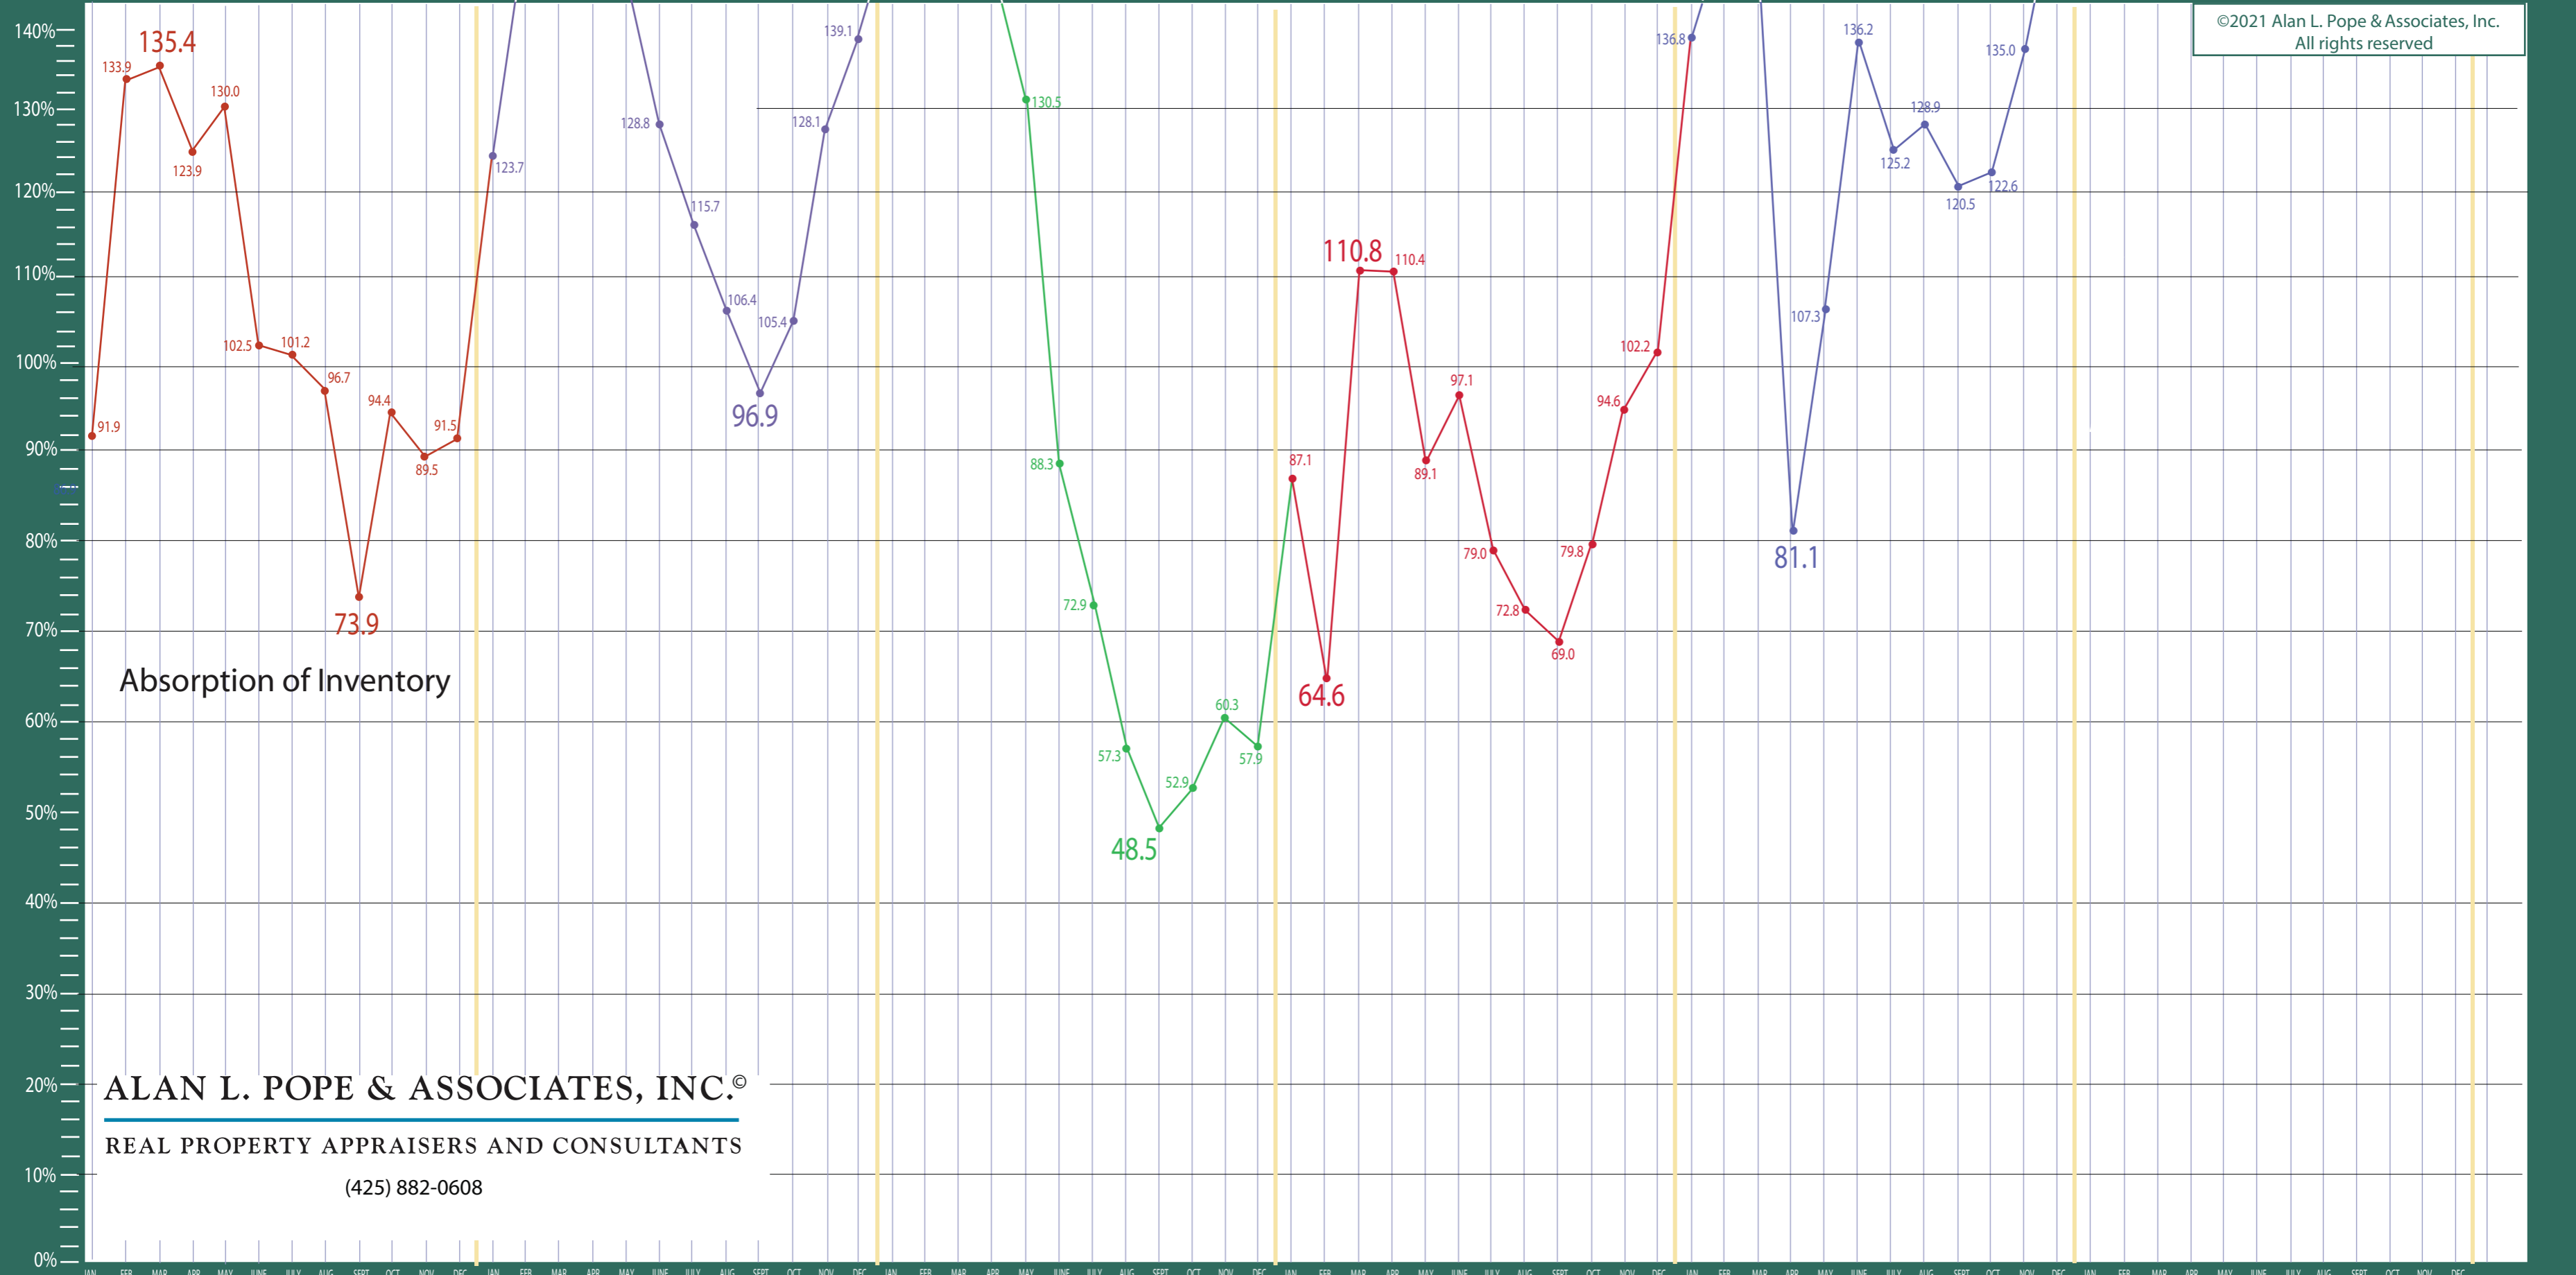

100-140 West Seattle to Federal Way

Absorption of Inventory Residential & Condo Only

©2021 Alan L. Pope & Associates, Inc.
All rights reserved

Absorption of Inventory

ALAN L. POPE & ASSOCIATES, INC.®
REAL PROPERTY APPRAISERS AND CONSULTANTS
(425) 882-0608