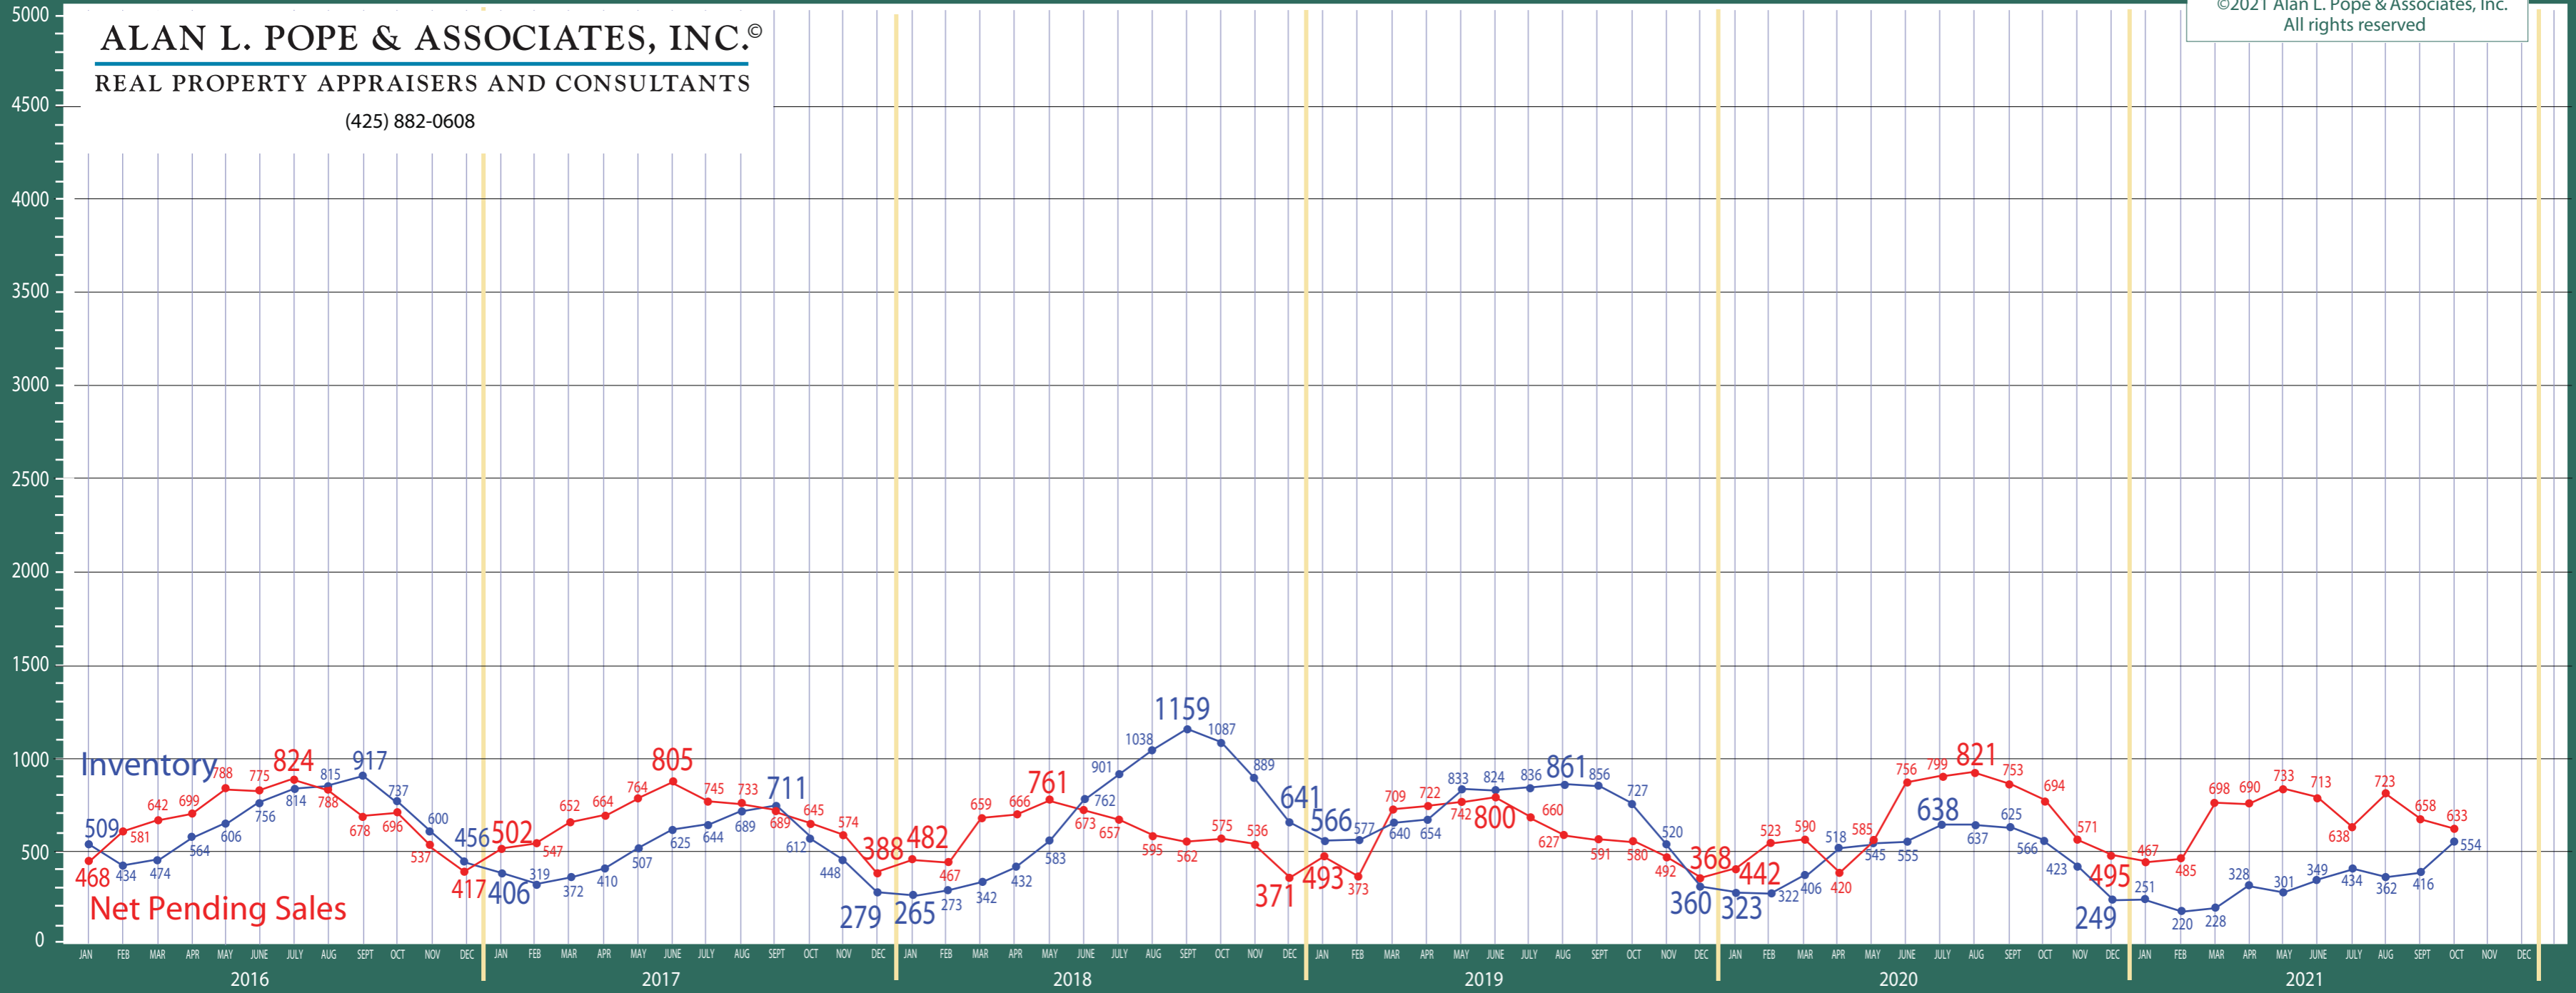

100-140 West Seattle to Federal Way

Listing Residential & Condo Only

ALAN L. POPE & ASSOCIATES, INC.®

REAL PROPERTY APPRAISERS AND CONSULTANTS

(425) 882-0608

©2021 Alan L. Pope & Associates, Inc.
All rights reserved

Information Provided by The Northwest Multiple Listing Service