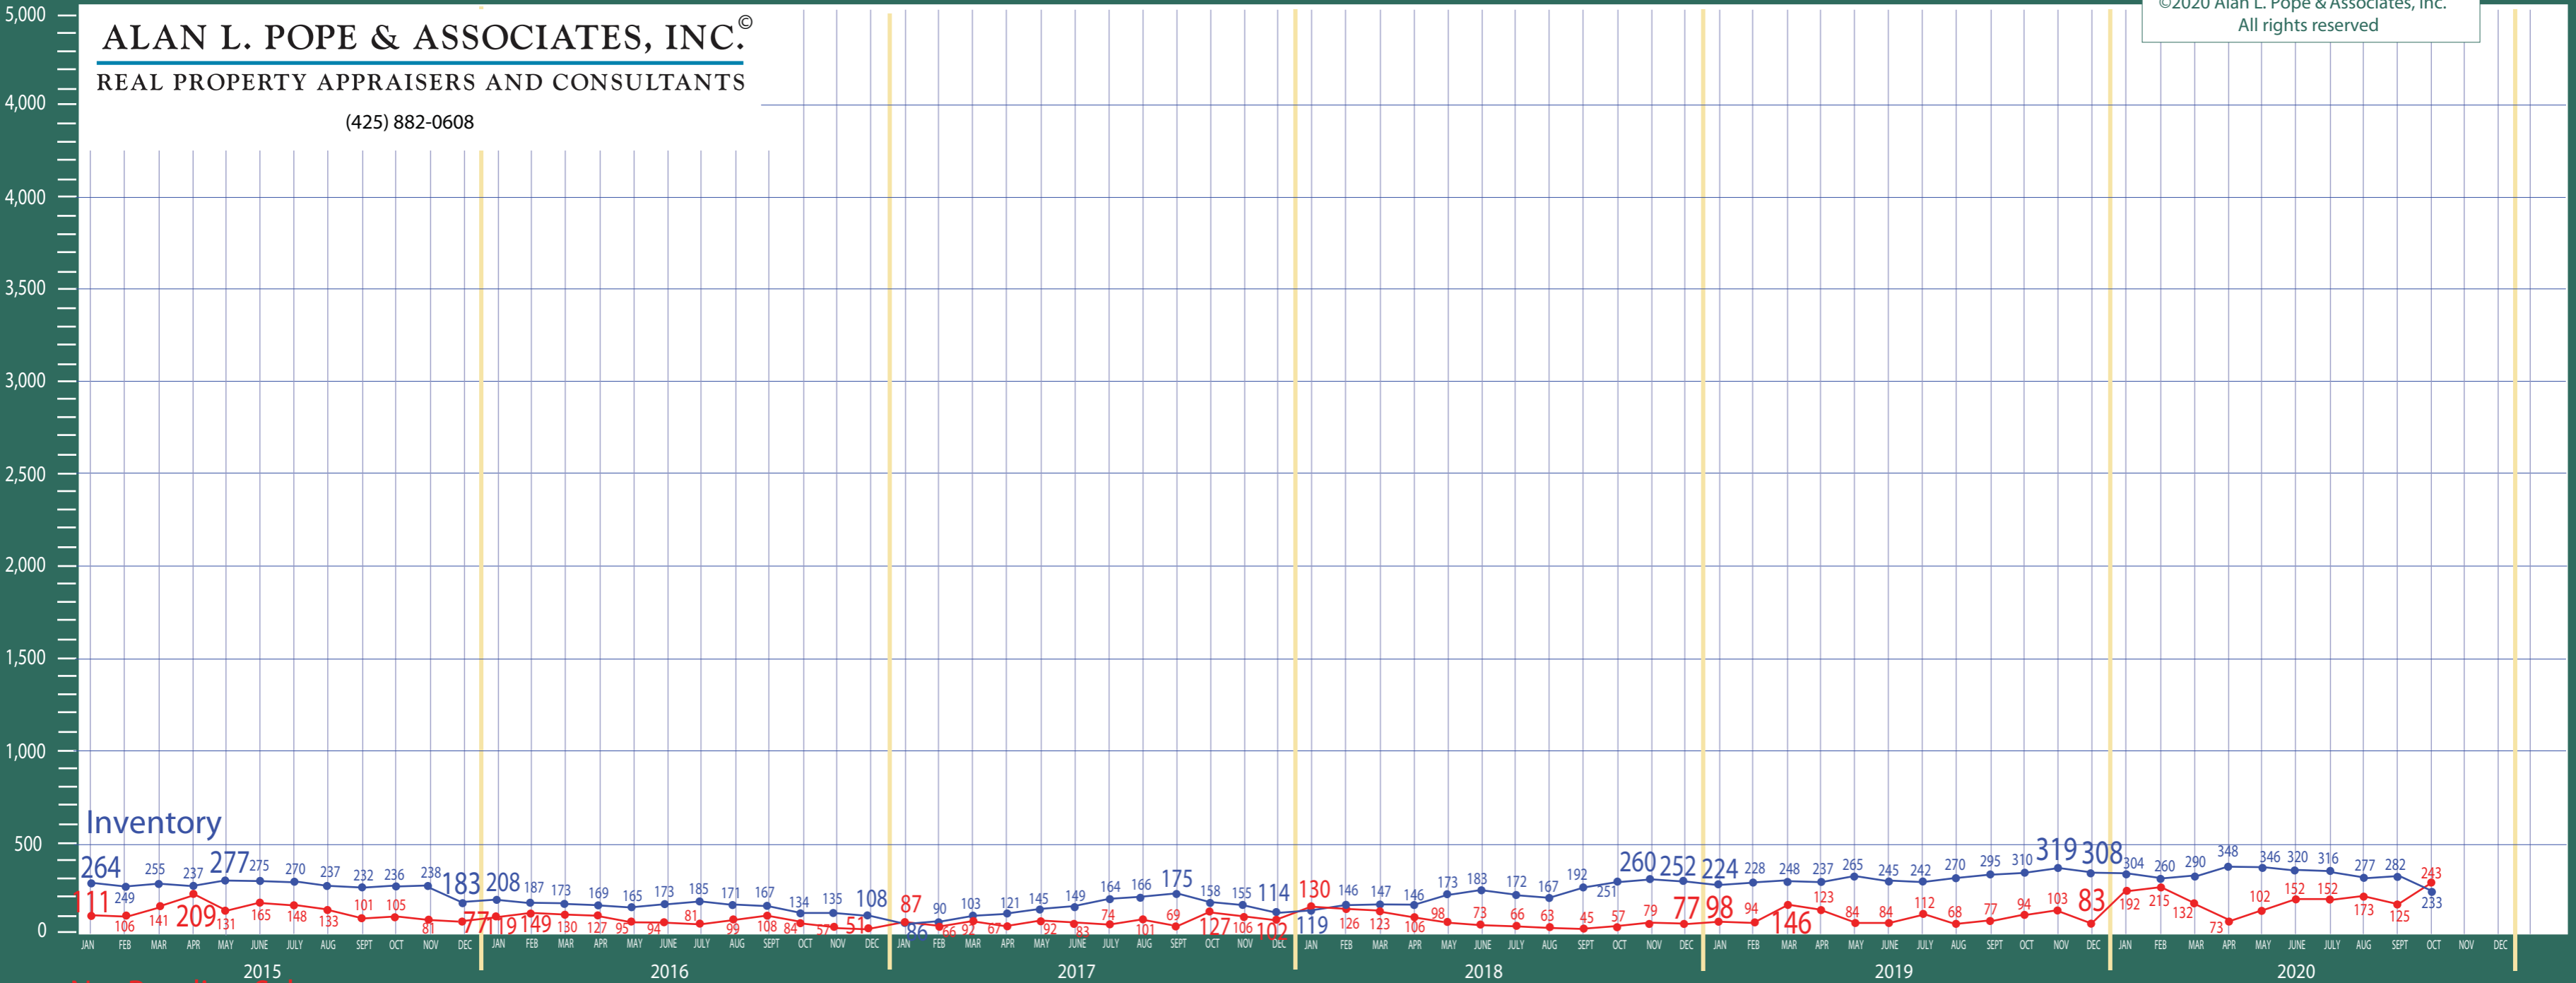

Puget Sound Region

New Construction - Condo Statistics

ALAN L. POPE & ASSOCIATES, INC.®

REAL PROPERTY APPRAISERS AND CONSULTANTS

(425) 882-0608

©2020 Alan L. Pope & Associates, Inc.
All rights reserved

Inventory

Net Pending Sales

Information Provided by The Northwest Multiple Listing Service

Puget Sound Region

New Construction - Condo Statistics

© 2020 Alan L. Pope & Associates, Inc.
All rights reserved

ALAN L. POPE & ASSOCIATES, INC.®
 REAL PROPERTY APPRAISERS AND CONSULTANTS
 (425) 882-0608