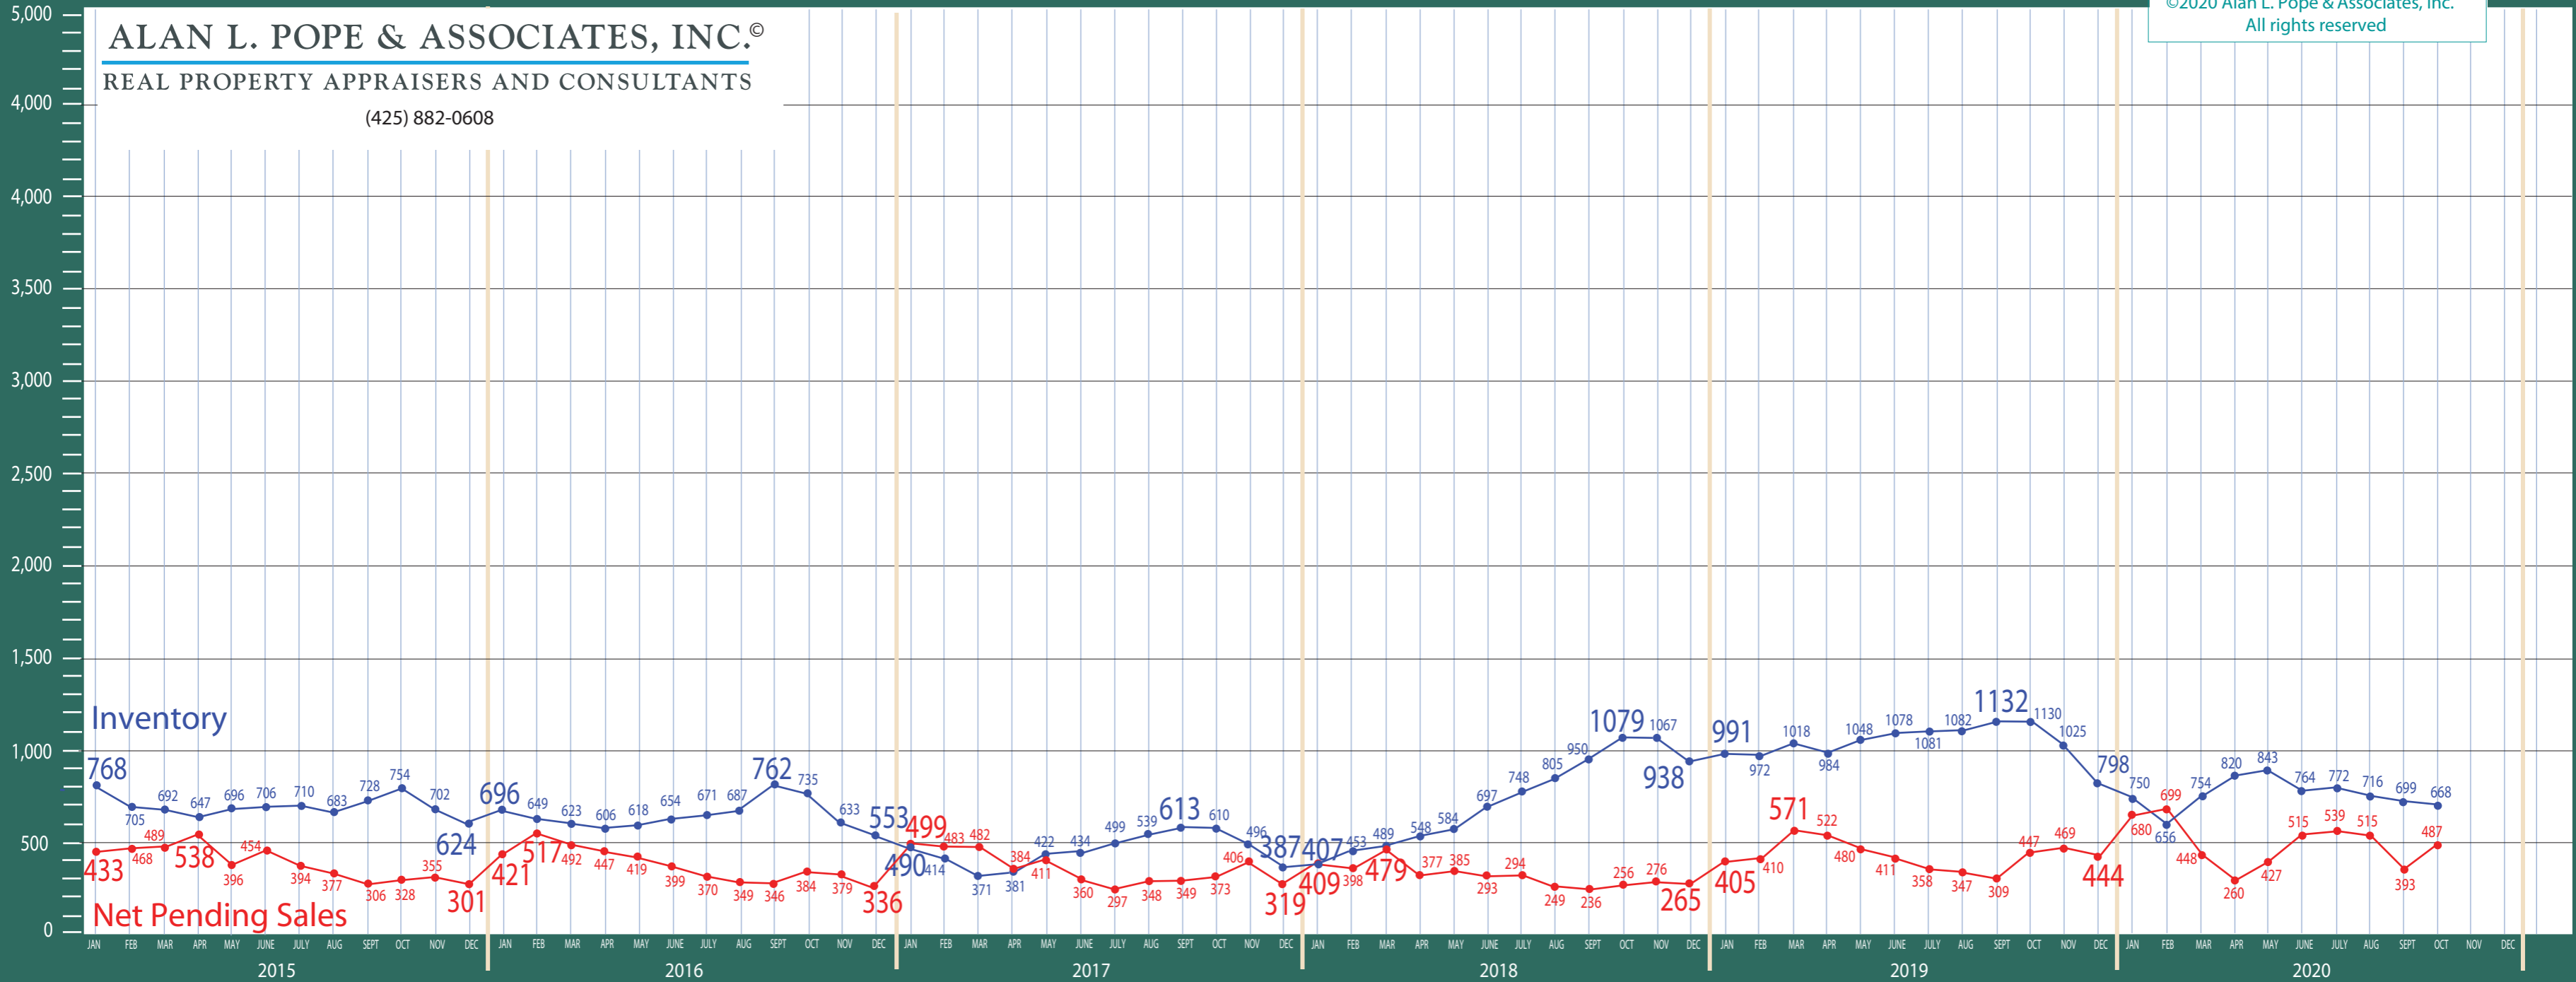

King County

New Construction - Residential & Condo Statistics

ALAN L. POPE & ASSOCIATES, INC.®

REAL PROPERTY APPRAISERS AND CONSULTANTS

(425) 882-0608

©2020 Alan L. Pope & Associates, Inc.
All rights reserved

Information Provided by The Northwest Multiple Listing Service

King County

New Construction - Residential & Condo Statistics

ALAN L. POPE & ASSOCIATES, INC.®
 REAL PROPERTY APPRAISERS AND CONSULTANTS

(425) 882-0608