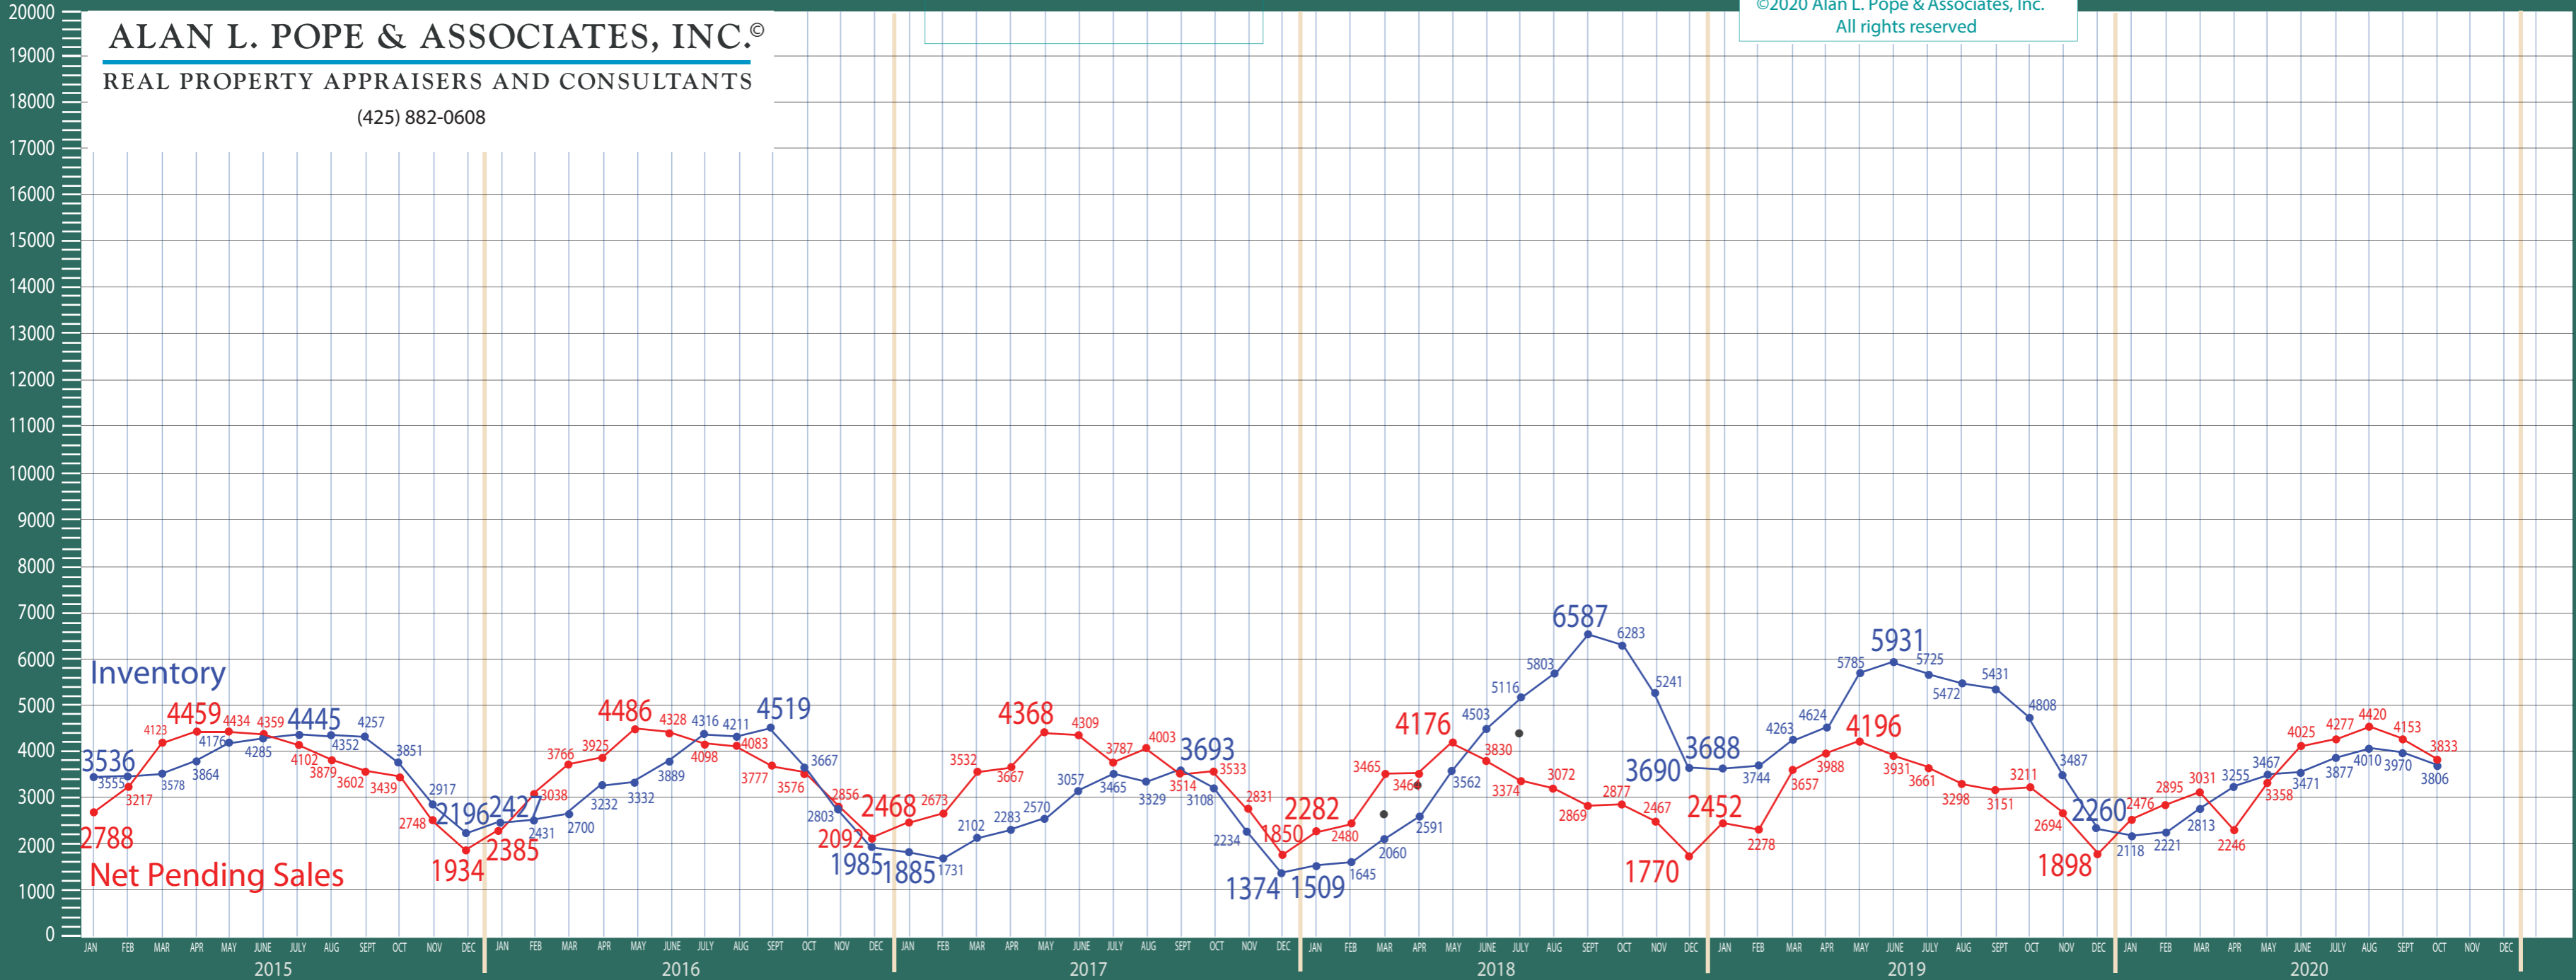

King County

Listing Residential & Condo Only

ALAN L. POPE & ASSOCIATES, INC.®

REAL PROPERTY APPRAISERS AND CONSULTANTS

(425) 882-0608

©2020 Alan L. Pope & Associates, Inc.
All rights reserved

King County

Absorption of Inventory Residential & Condo Only