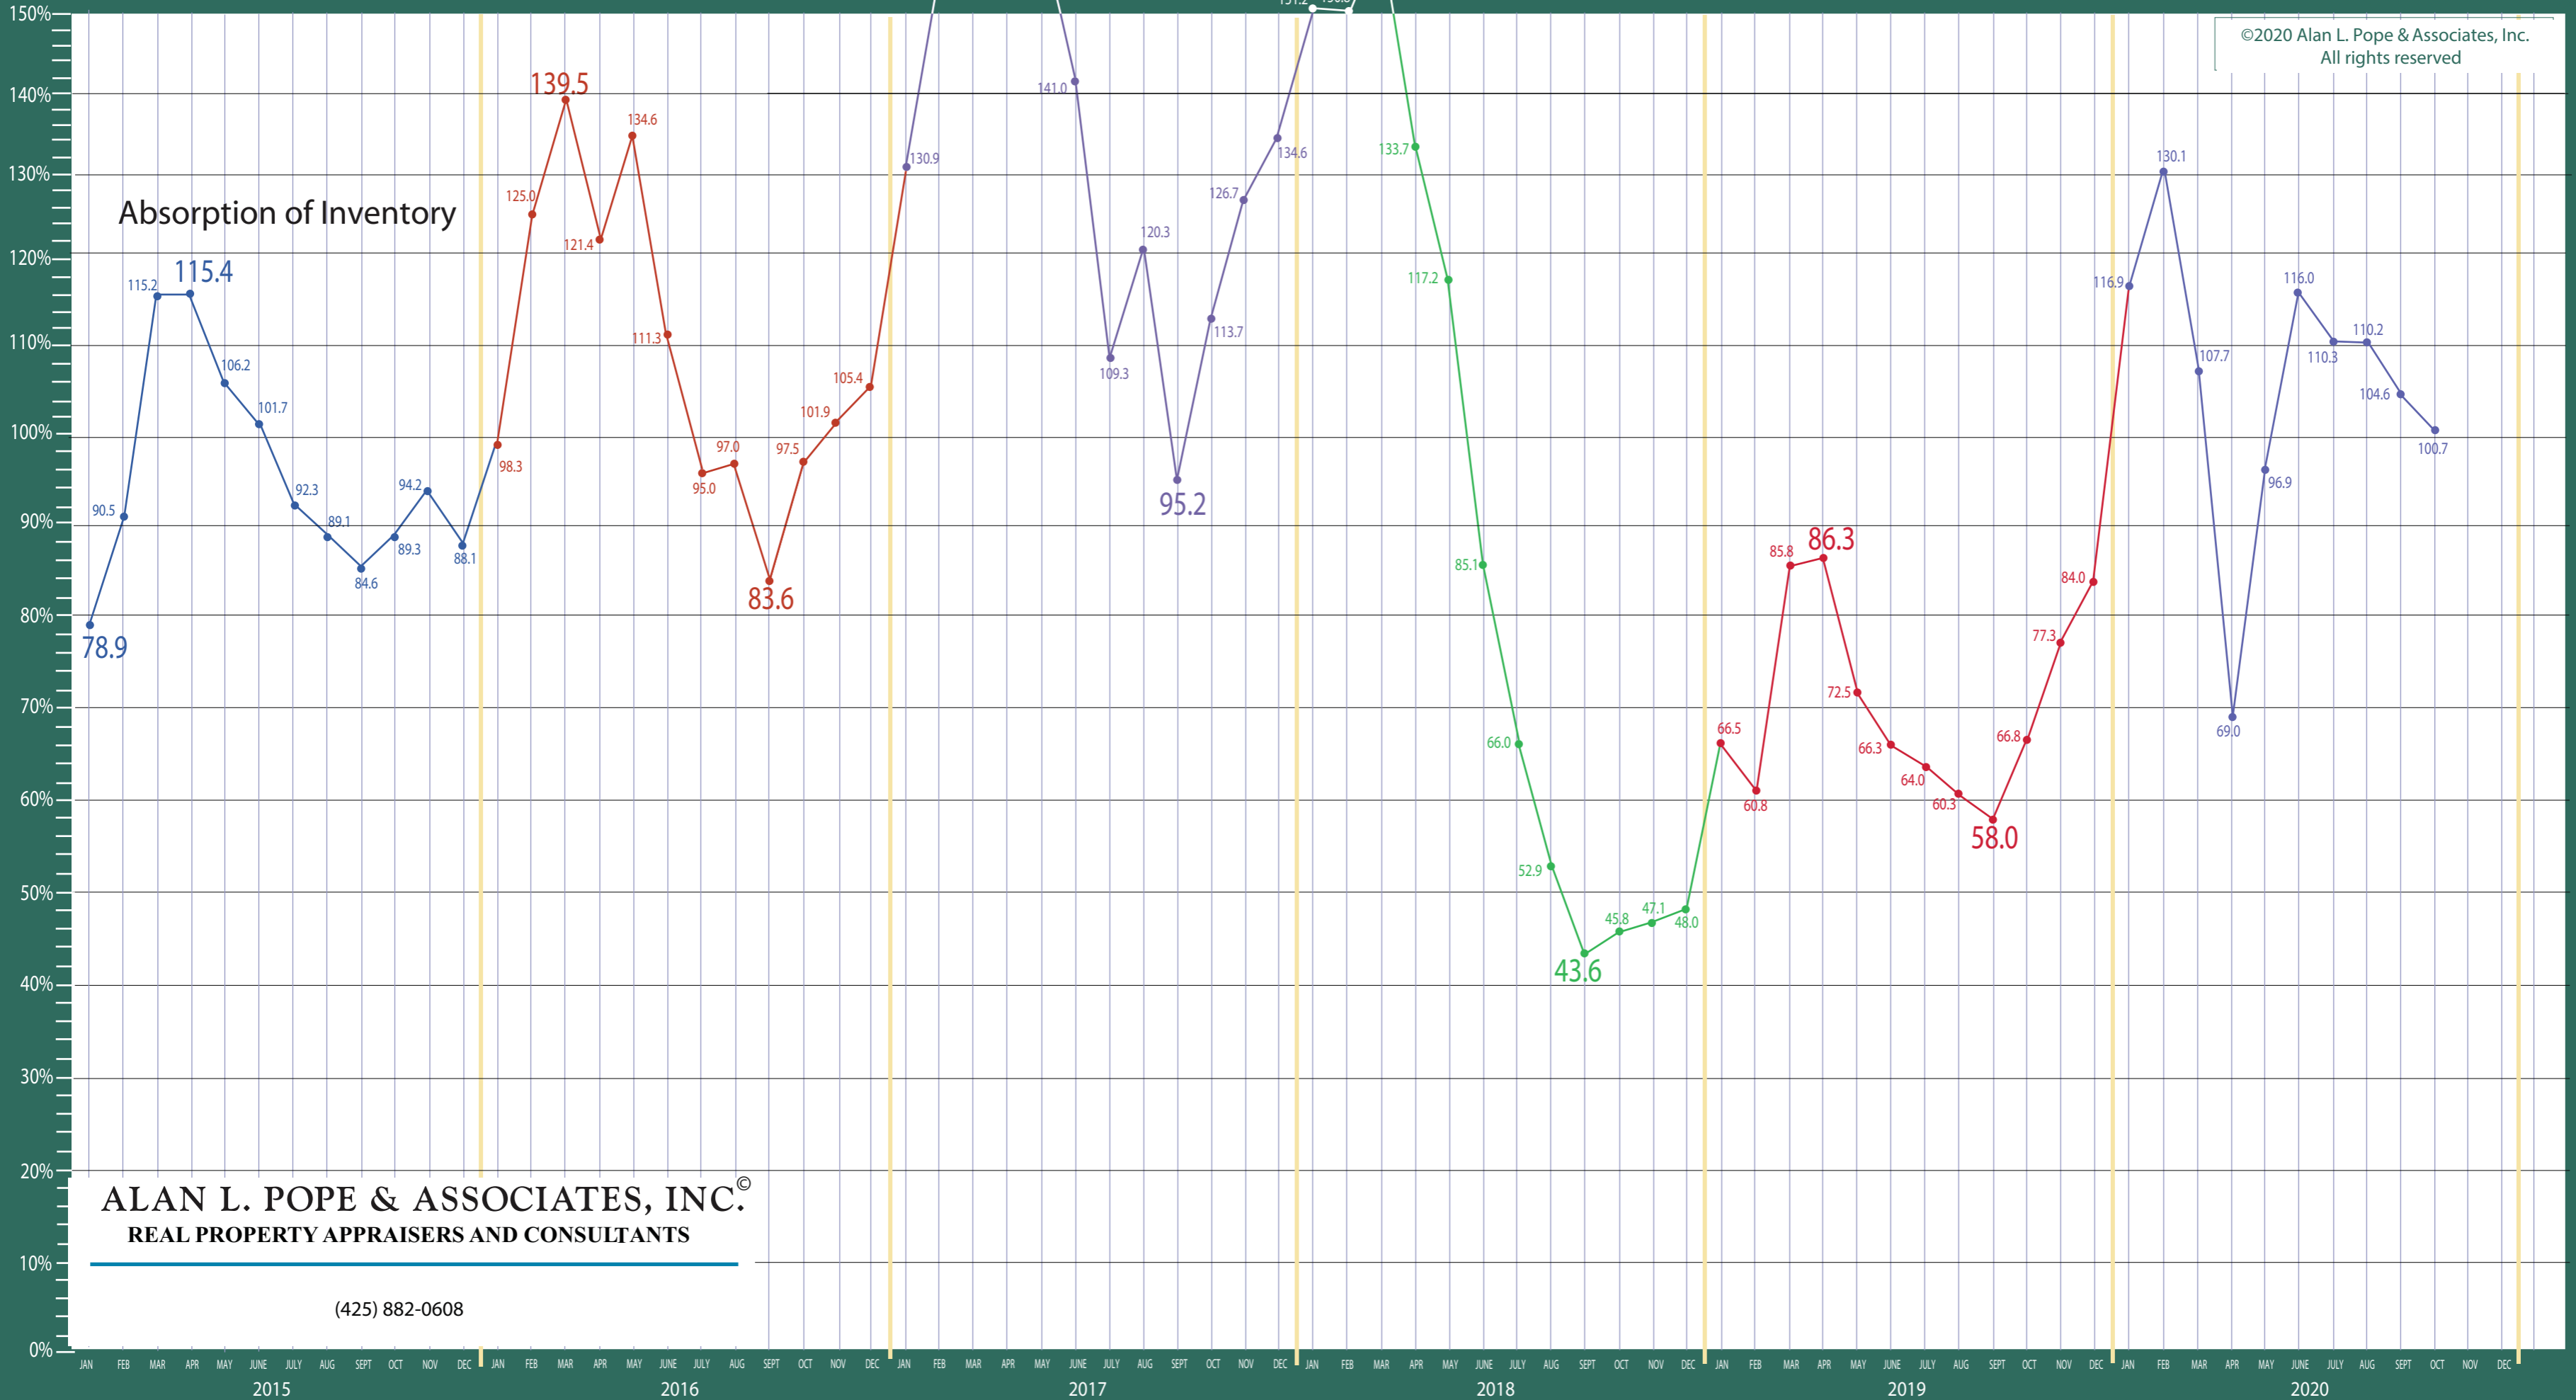

King County

Listing Residential & Condo Only

ALAN L. POPE & ASSOCIATES, INC.®

REAL PROPERTY APPRAISERS AND CONSULTANTS

(425) 882-0608

©2020 Alan L. Pope & Associates, Inc.
All rights reserved

King County

Absorption of Inventory Residential & Condo Only

©2020 Alan L. Pope & Associates, Inc.
All rights reserved

Absorption of Inventory

ALAN L. POPE & ASSOCIATES, INC.®
REAL PROPERTY APPRAISERS AND CONSULTANTS

(425) 882-0608