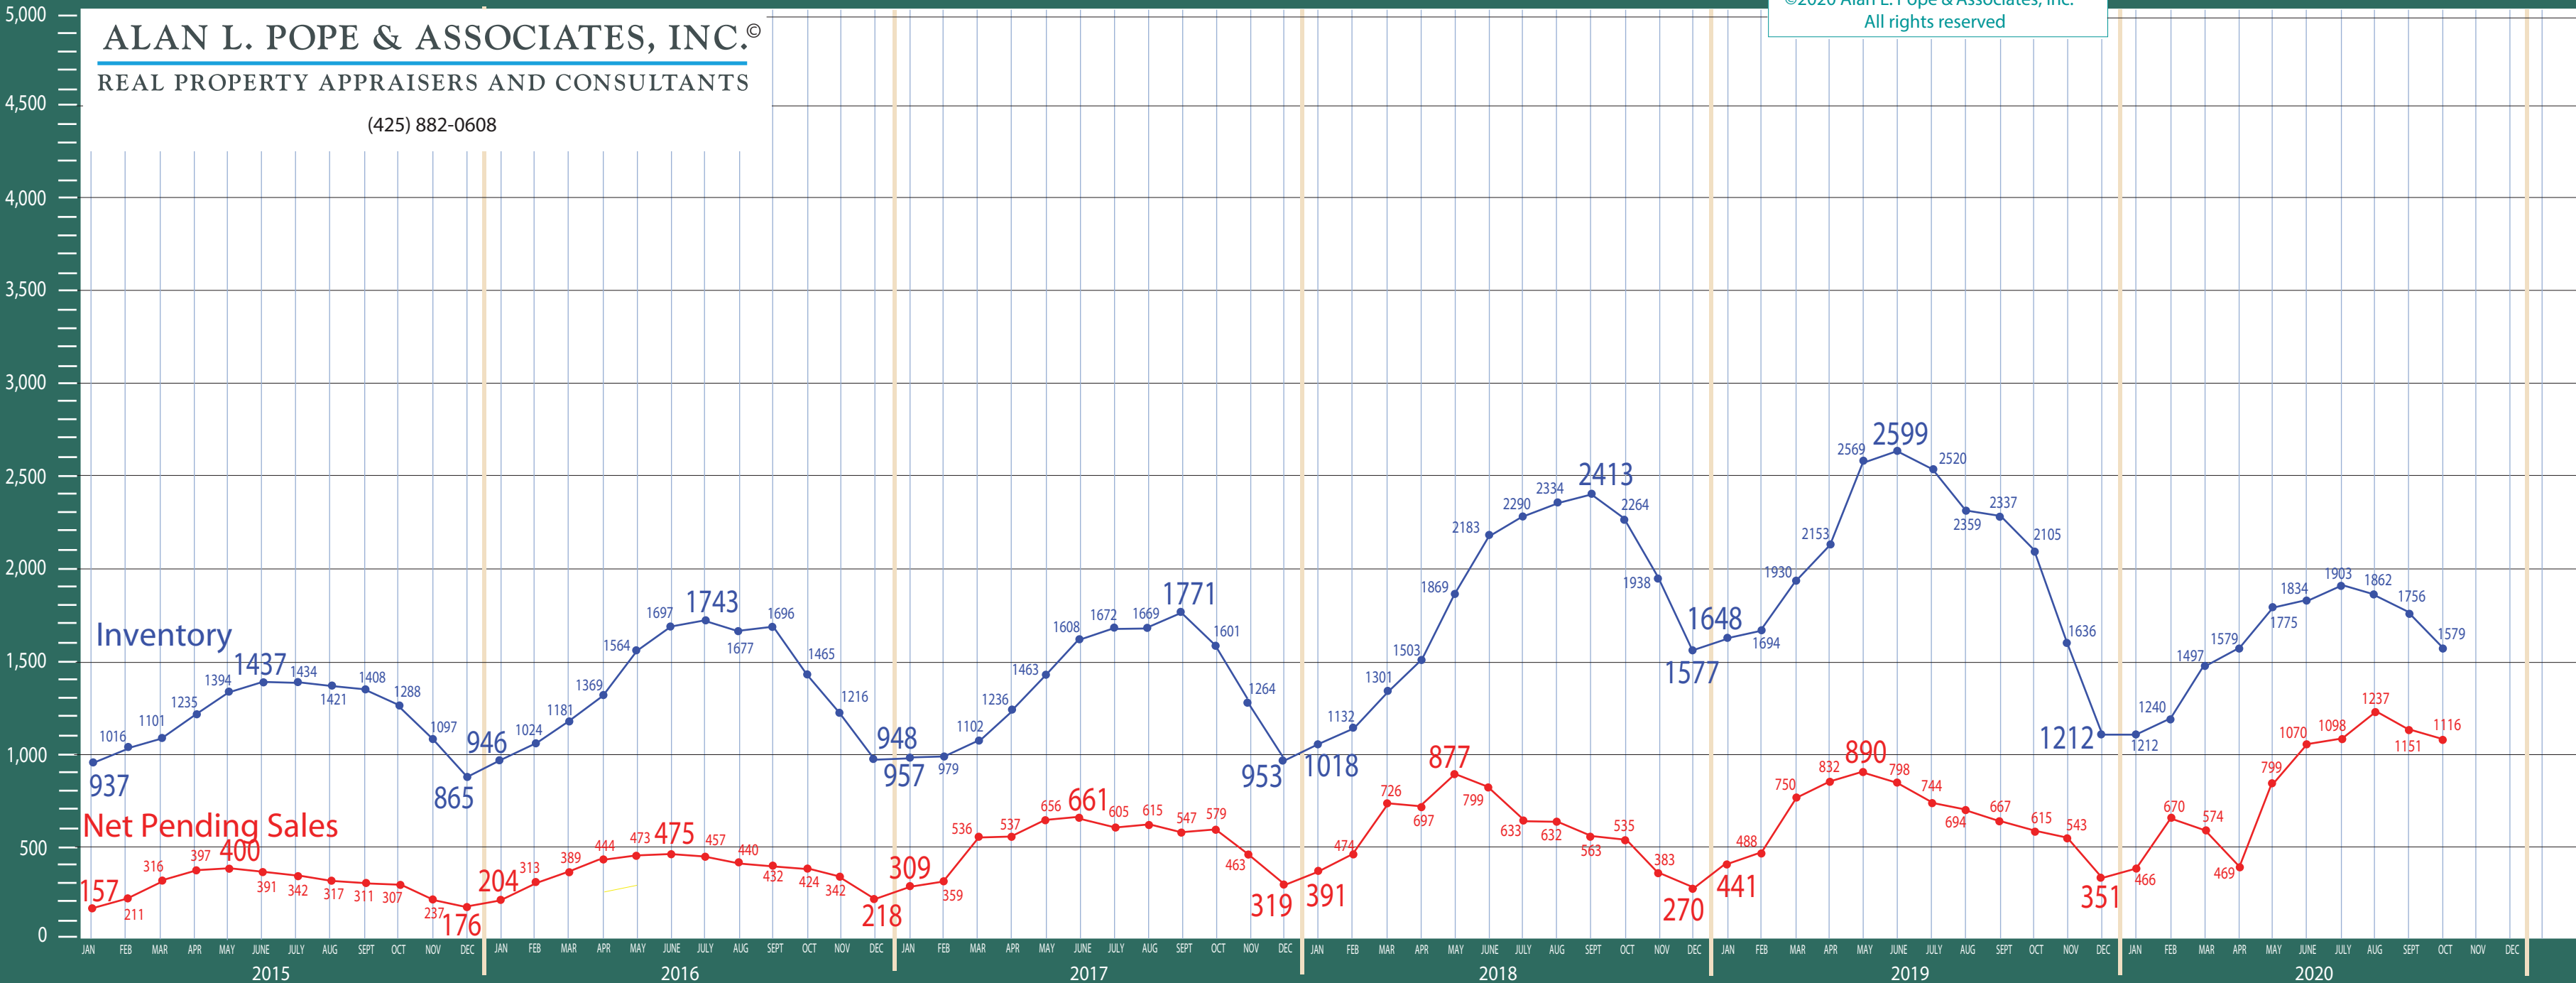

All NWMLS Areas Combined

\$1,000,000 + Residential & Condo Statistics

©2020 Alan L. Pope & Associates, Inc.
All rights reserved

ALAN L. POPE & ASSOCIATES, INC.®

REAL PROPERTY APPRAISERS AND CONSULTANTS

(425) 882-0608