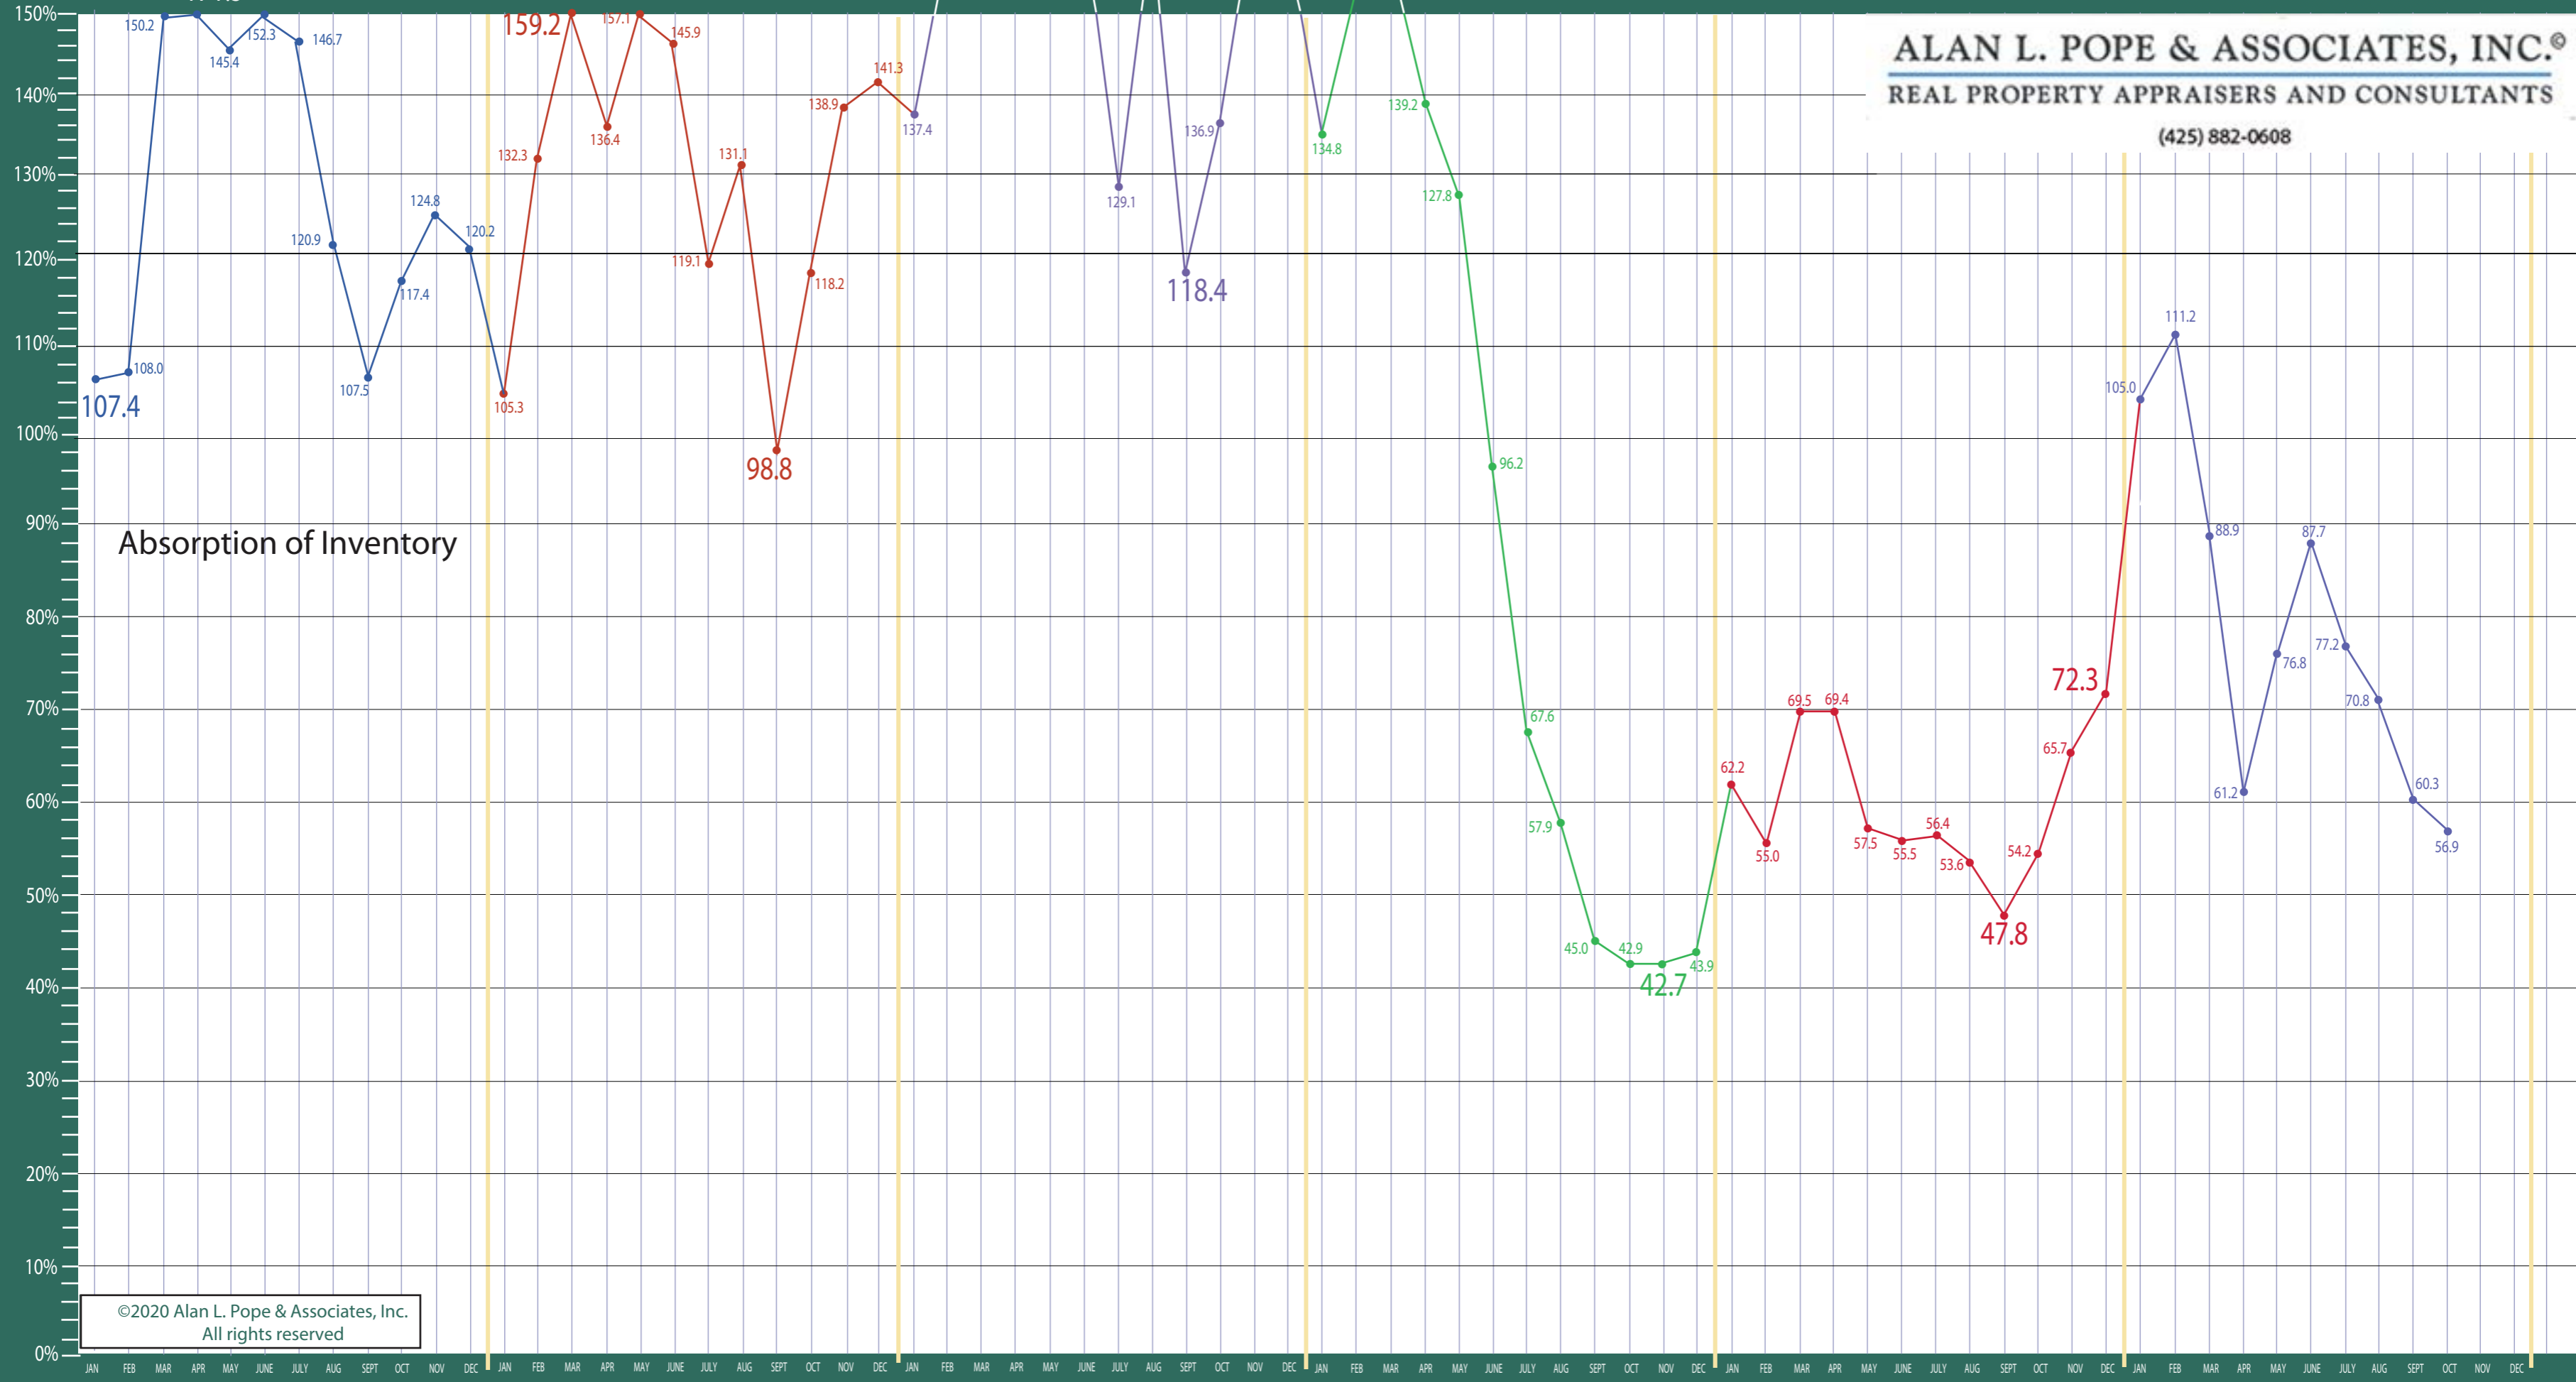

390/700-720 Central/North Seattle

Listing Residential & Condo Only

ALAN L. POPE & ASSOCIATES, INC.®
 REAL PROPERTY APPRAISERS AND CONSULTANTS

(425) 882-0608

©2020 Alan L. Pope & Associates, Inc.
 All rights reserved

Information Provided by The Northwest Multiple Listing Service

390/700-720 Central/North Seattle

Absorption of Inventory Residential & Condo Only

ALAN L. POPE & ASSOCIATES, INC.®
 REAL PROPERTY APPRAISERS AND CONSULTANTS
 (425) 882-0608