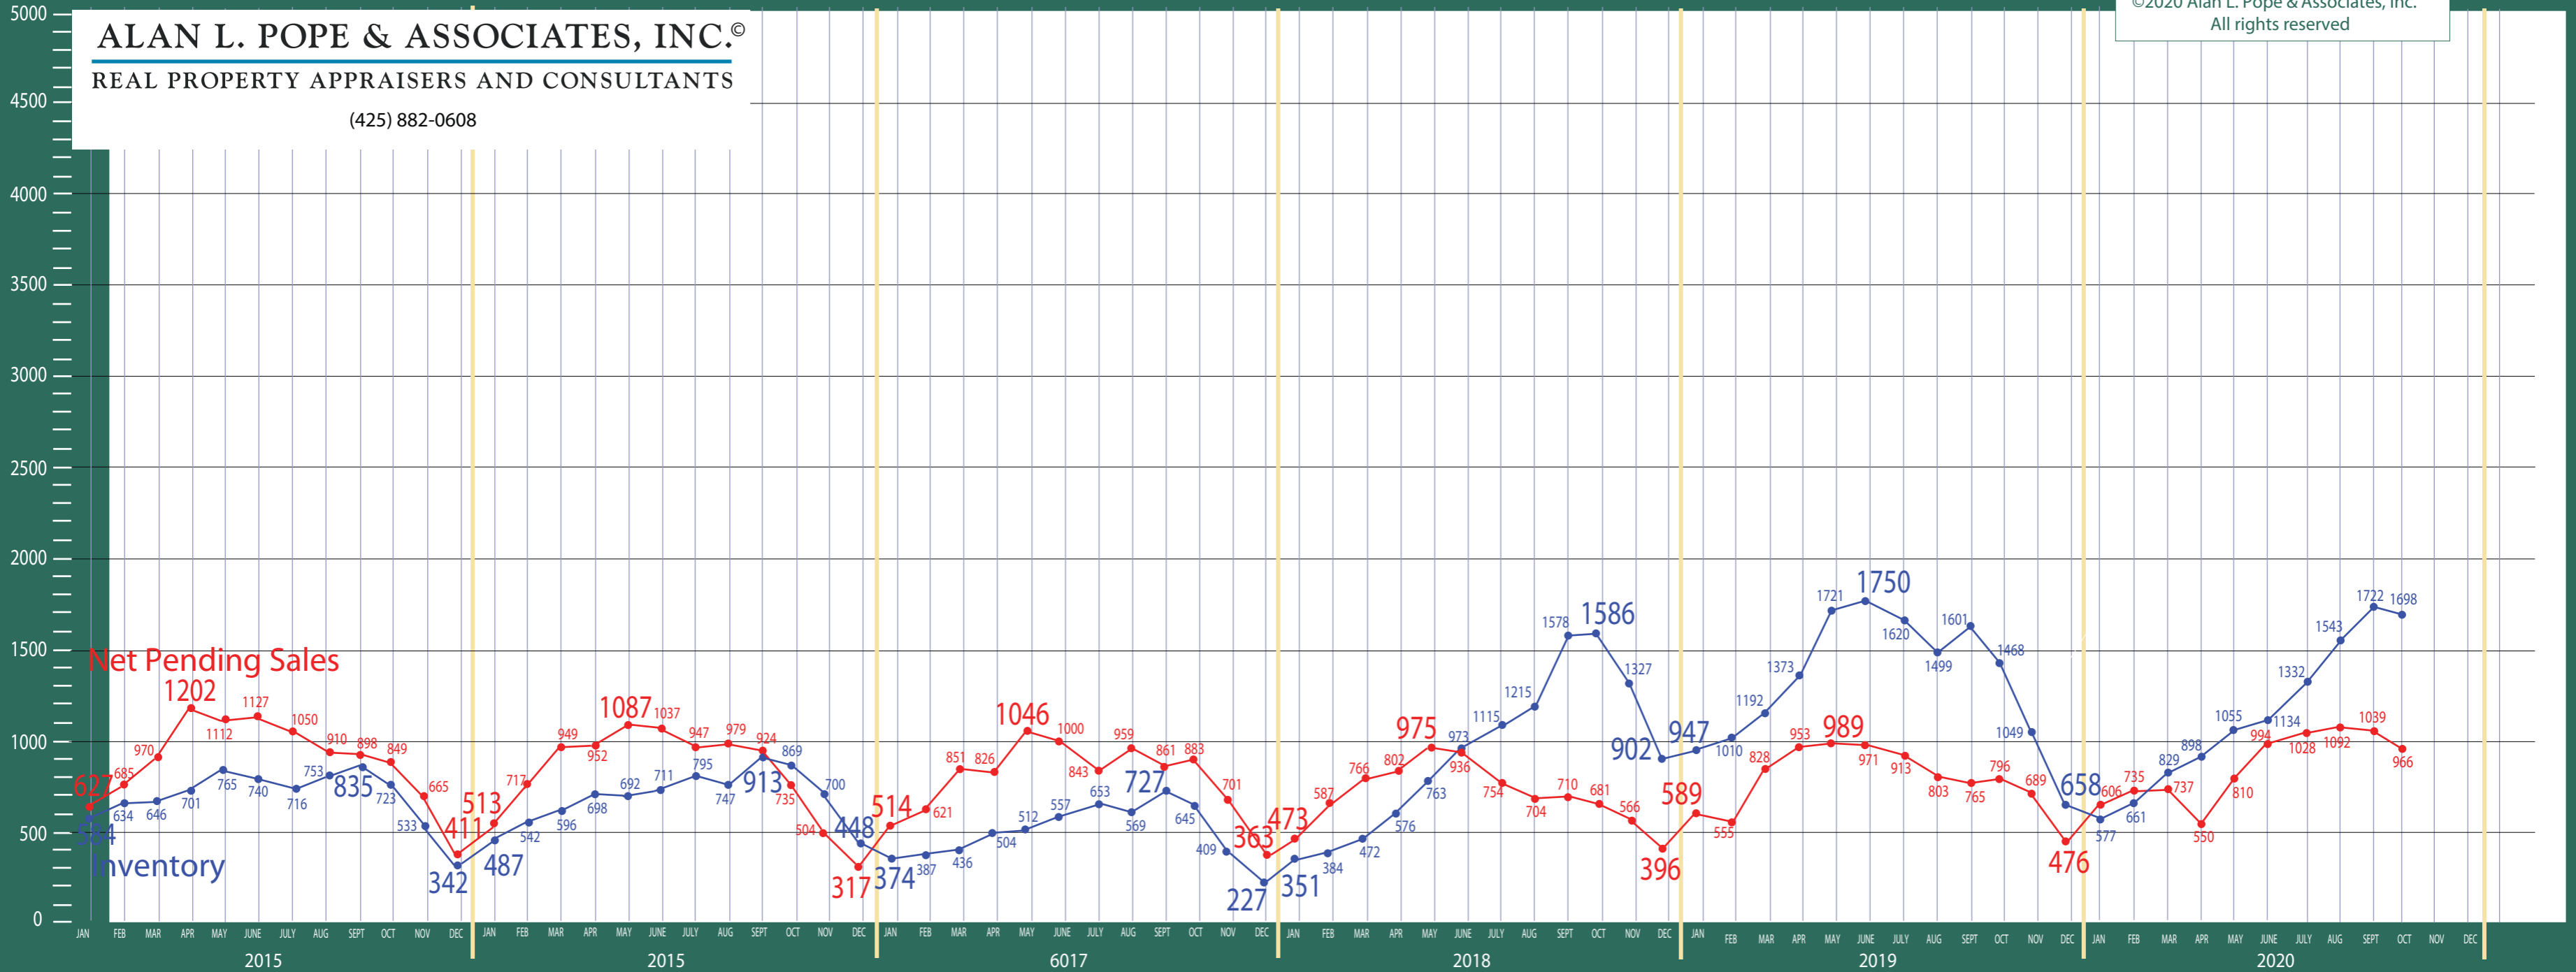

390/700-720 Central/North Seattle

Listing Residential & Condo Only

ALAN L. POPE & ASSOCIATES, INC.®
 REAL PROPERTY APPRAISERS AND CONSULTANTS

(425) 882-0608

©2020 Alan L. Pope & Associates, Inc.
 All rights reserved