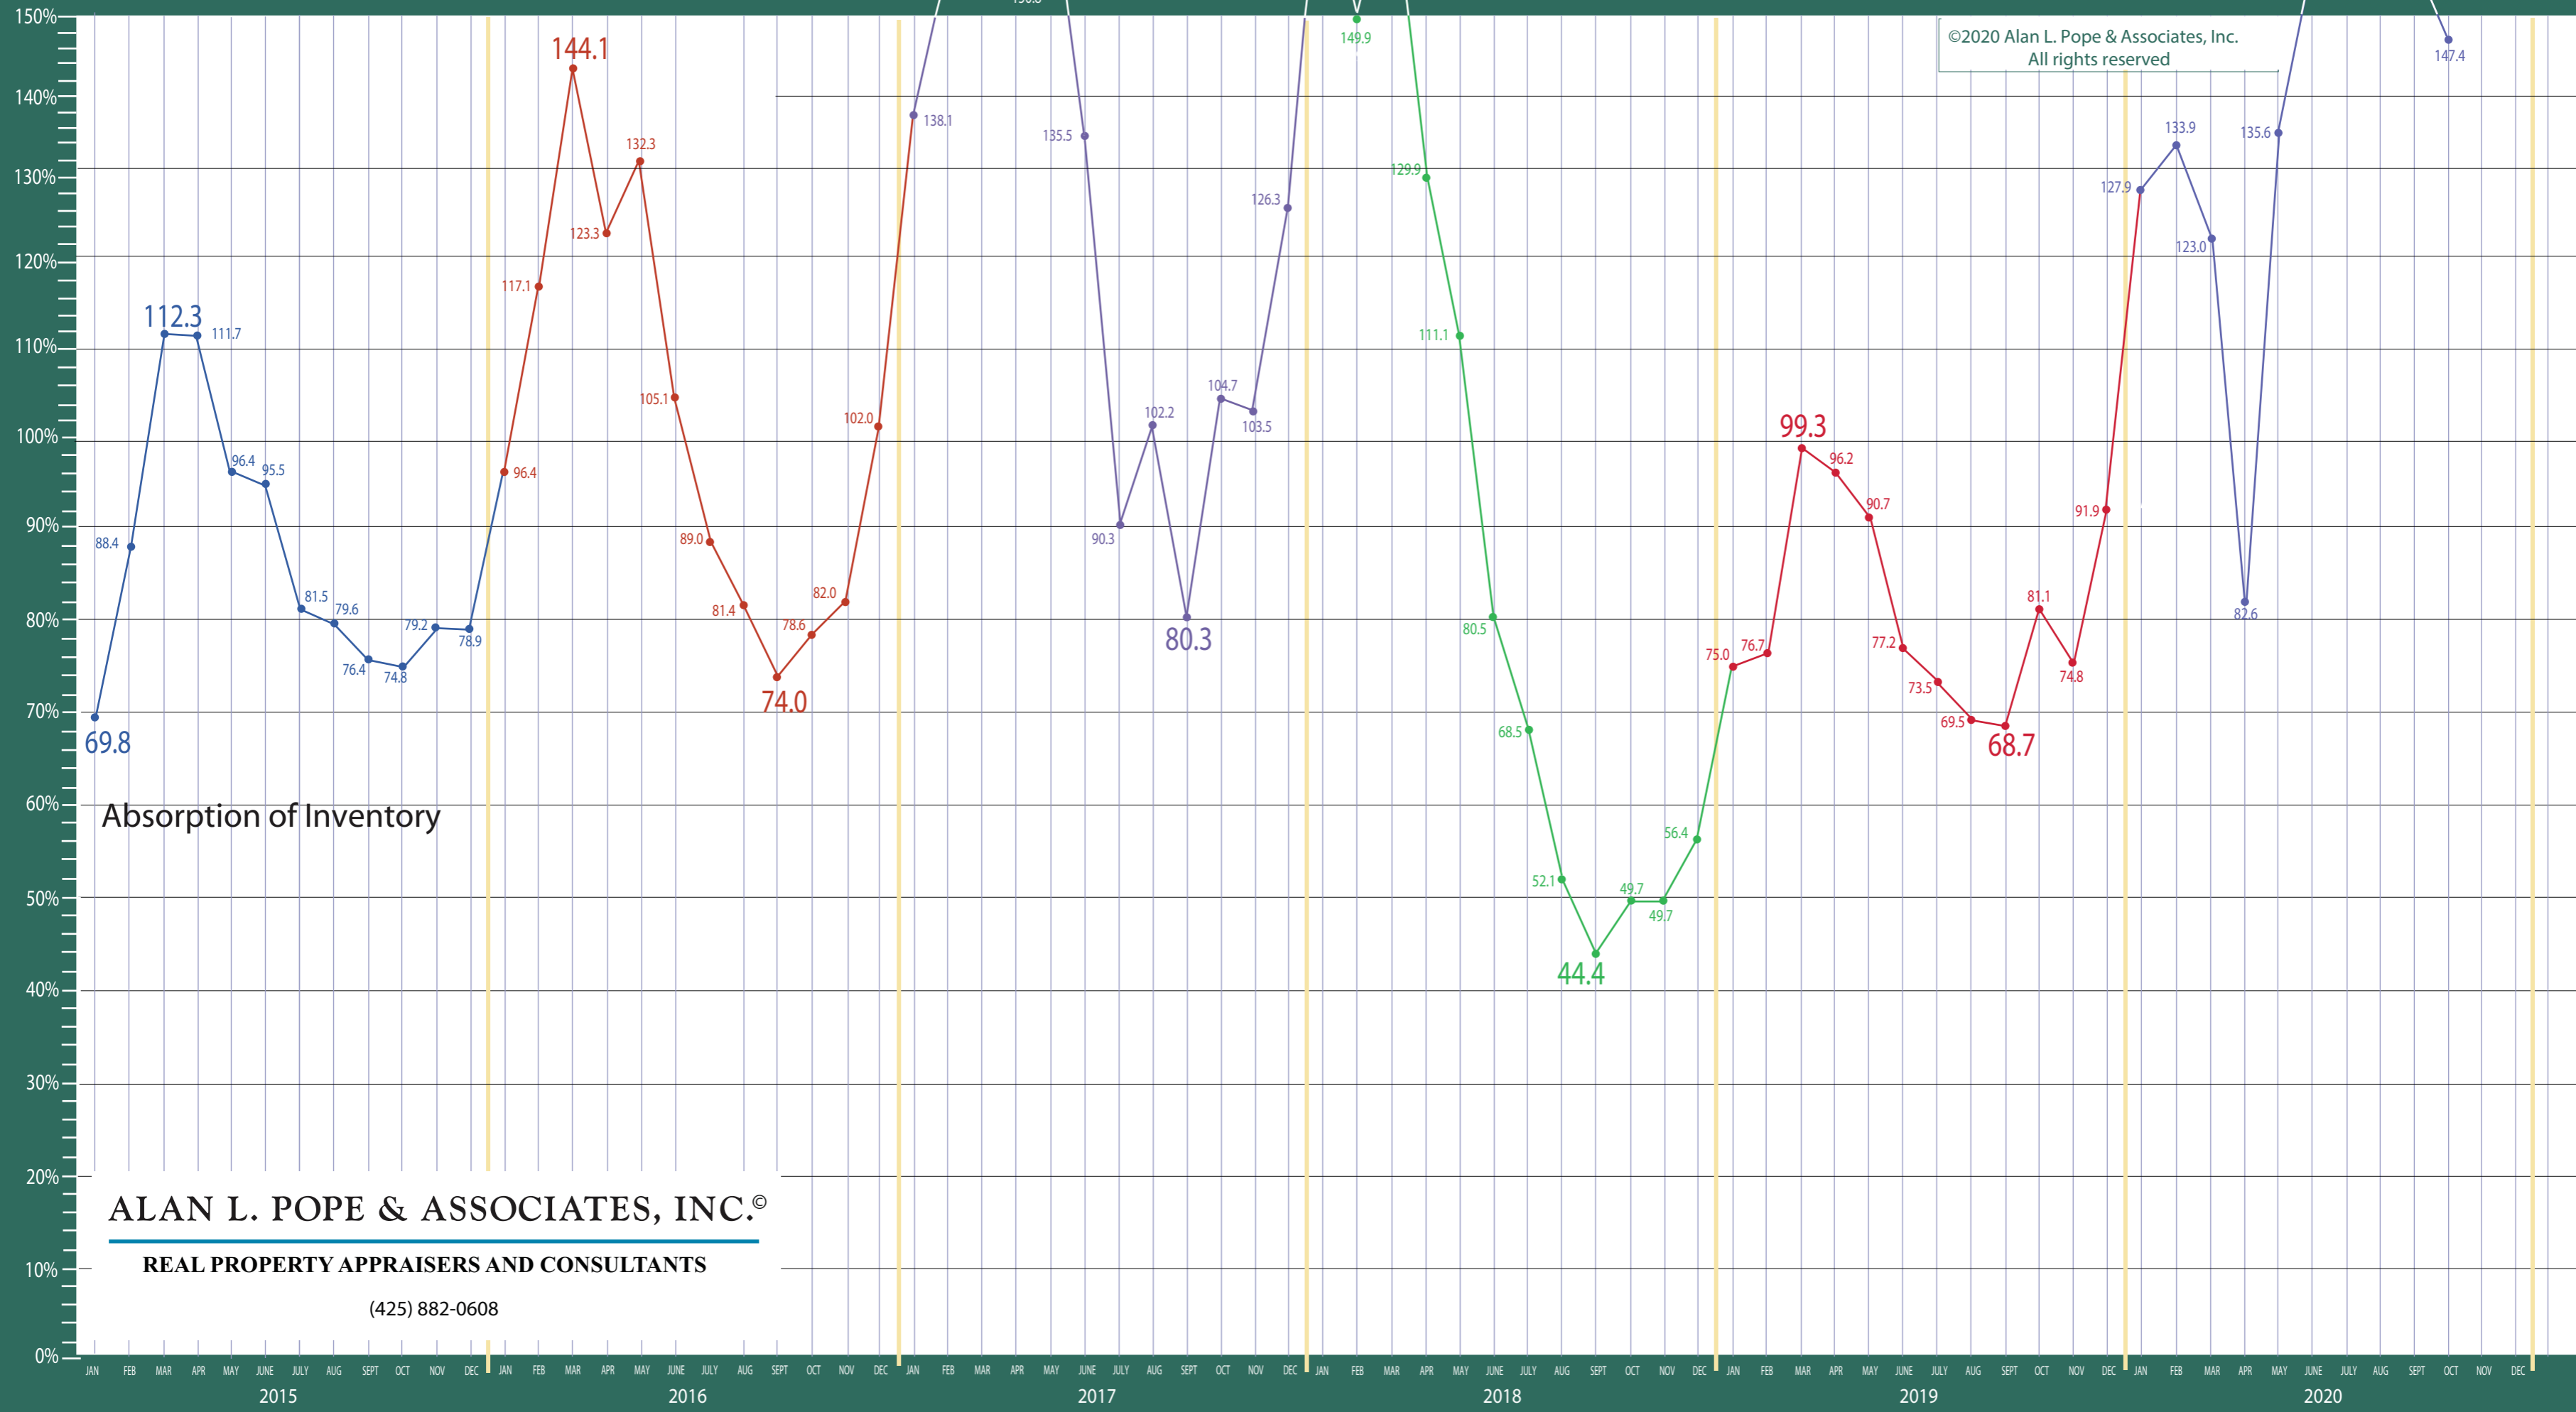

300-380 Auburn, Kent, Renton, South Seattle

Absorption of Inventory Residential & Condo Only

©2020 Alan L. Pope & Associates, Inc.
All rights reserved

Absorption of Inventory

ALAN L. POPE & ASSOCIATES, INC.®
REAL PROPERTY APPRAISERS AND CONSULTANTS
(425) 882-0608