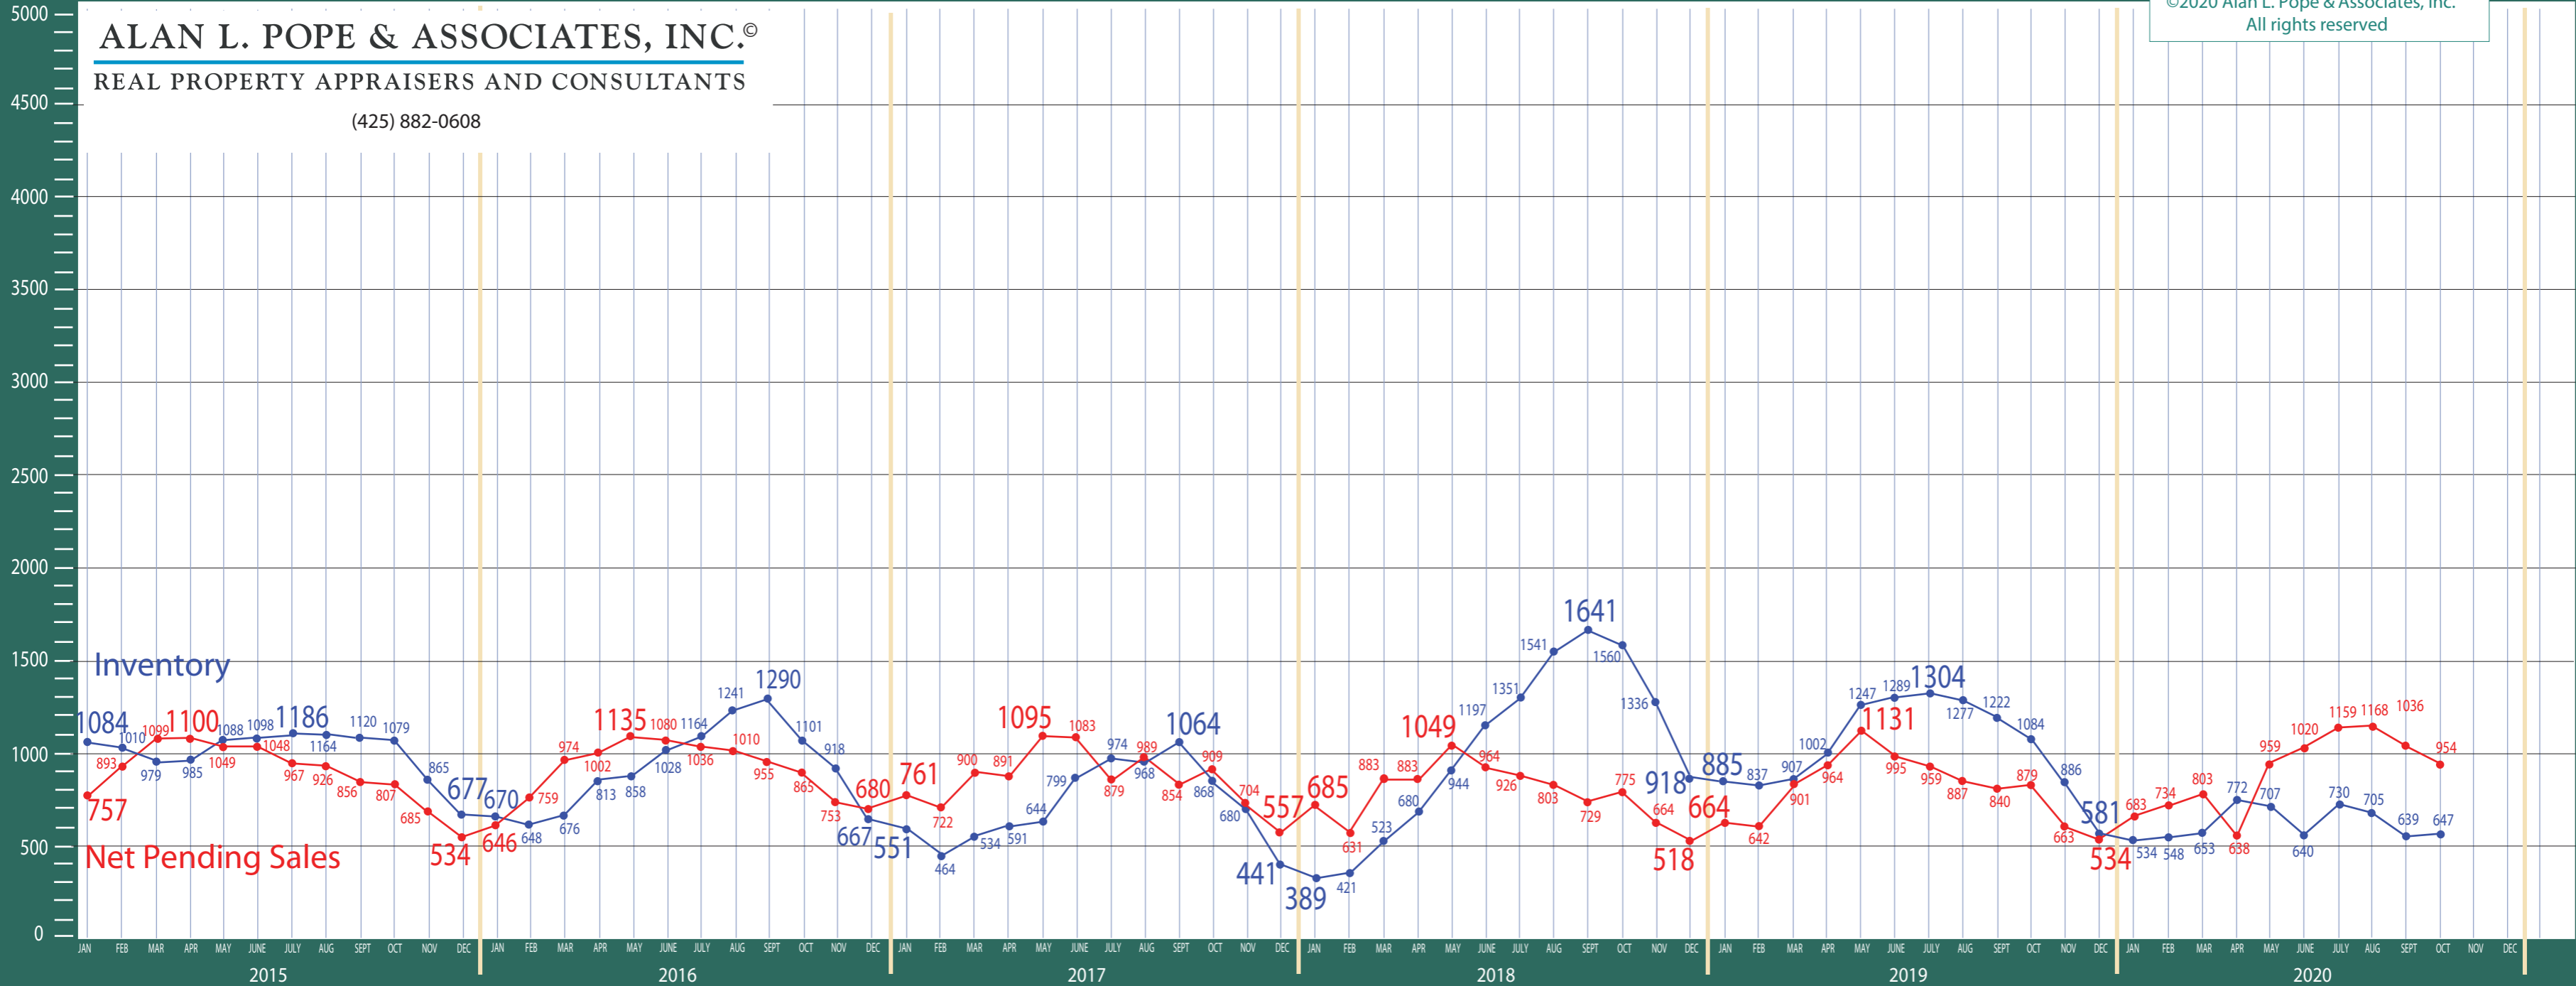

# 300-380 Auburn, Kent, Renton, South Seattle