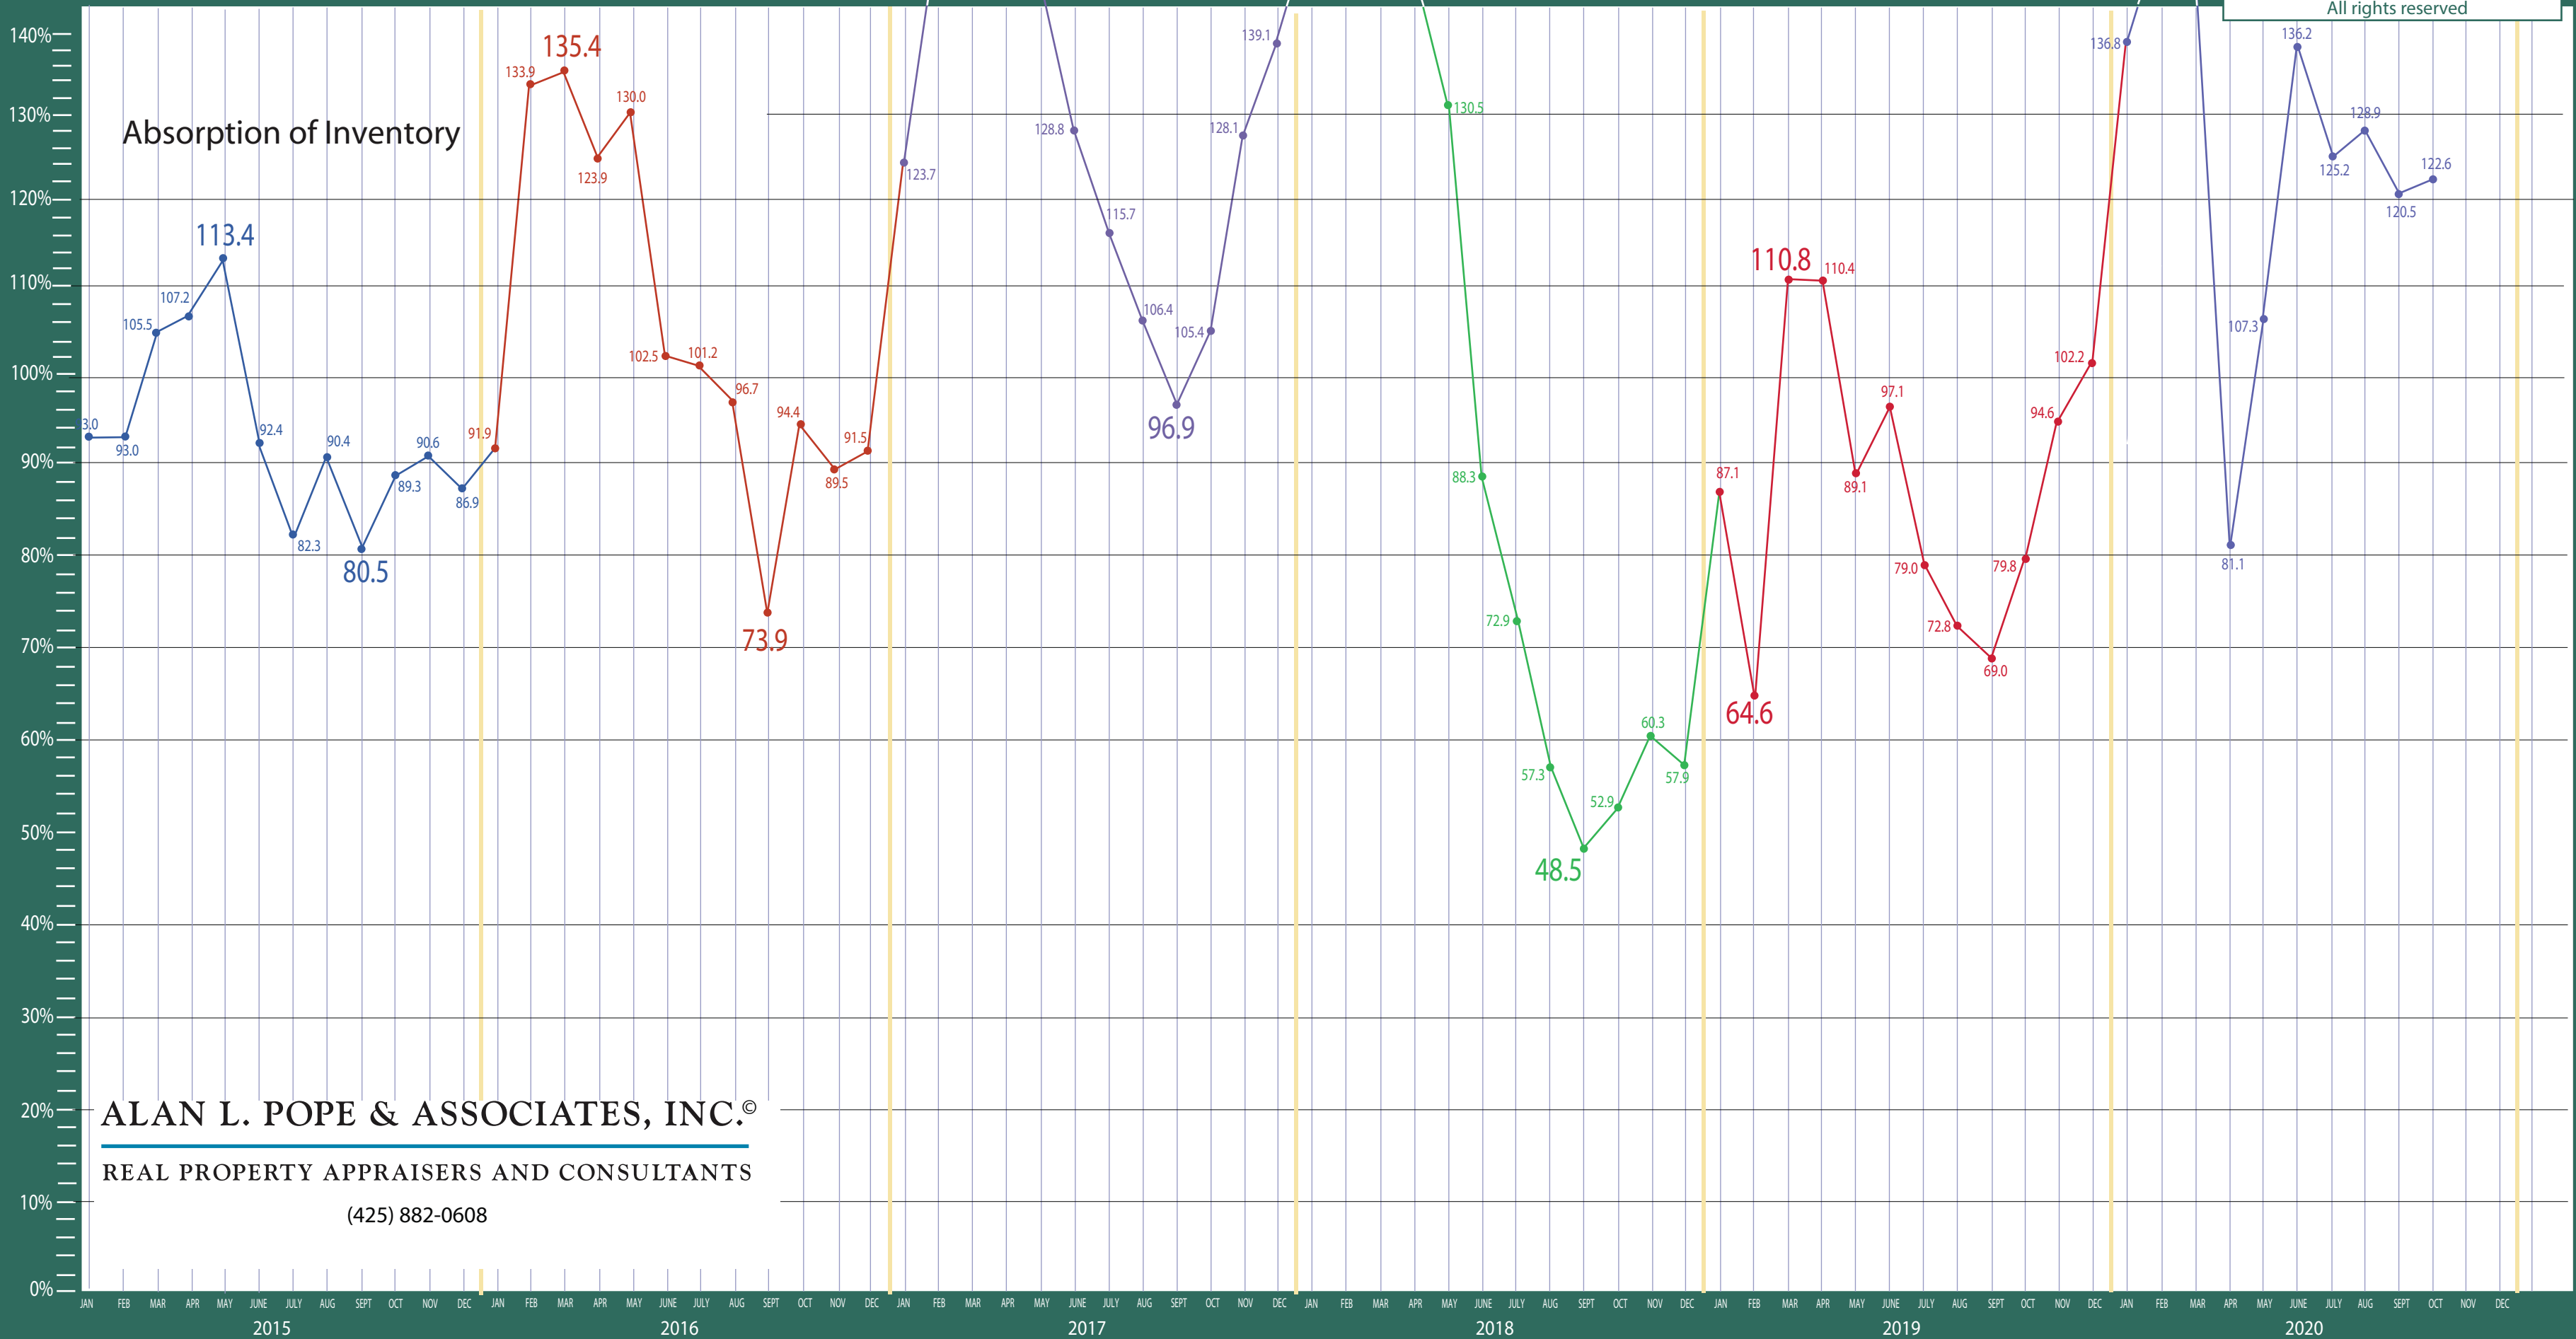

100-140 West Seattle to Federal Way

Listing Residential & Condo Only

©2020 Alan L. Pope & Associates, Inc.
All rights reserved

ALAN L. POPE & ASSOCIATES, INC.®

REAL PROPERTY APPRAISERS AND CONSULTANTS

(425) 882-0608

Information Provided by The Northwest Multiple Listing Service

100-140 West Seattle to Federal Way

Absorption of Inventory Residential & Condo Only

©2020 Alan L. Pope & Associates, Inc.
All rights reserved