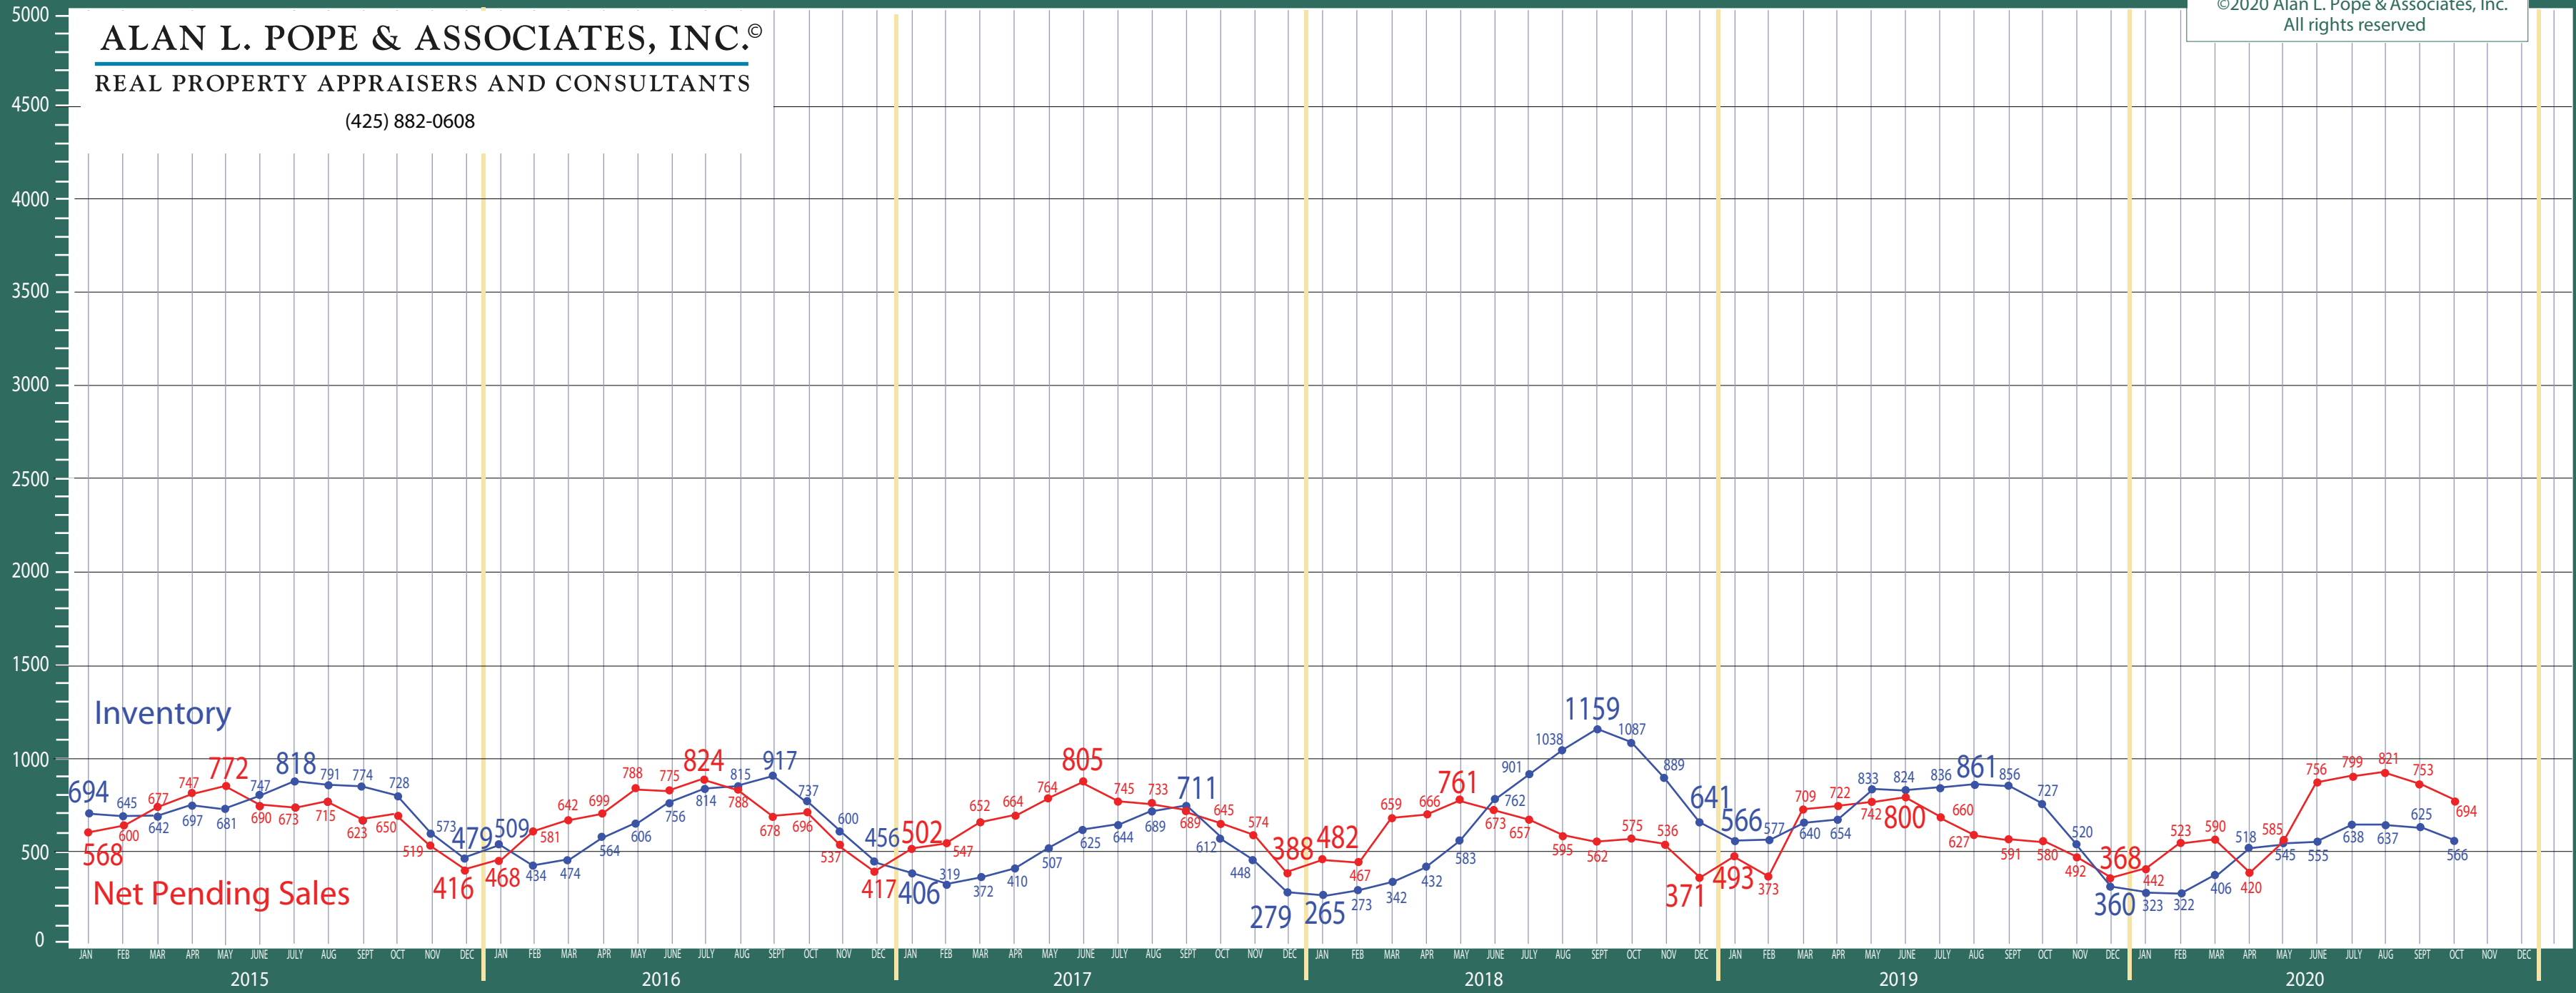

100-140 West Seattle to Federal Way

Listing Residential & Condo Only

©2020 Alan L. Pope & Associates, Inc.
All rights reserved

ALAN L. POPE & ASSOCIATES, INC.®

REAL PROPERTY APPRAISERS AND CONSULTANTS

(425) 882-0608