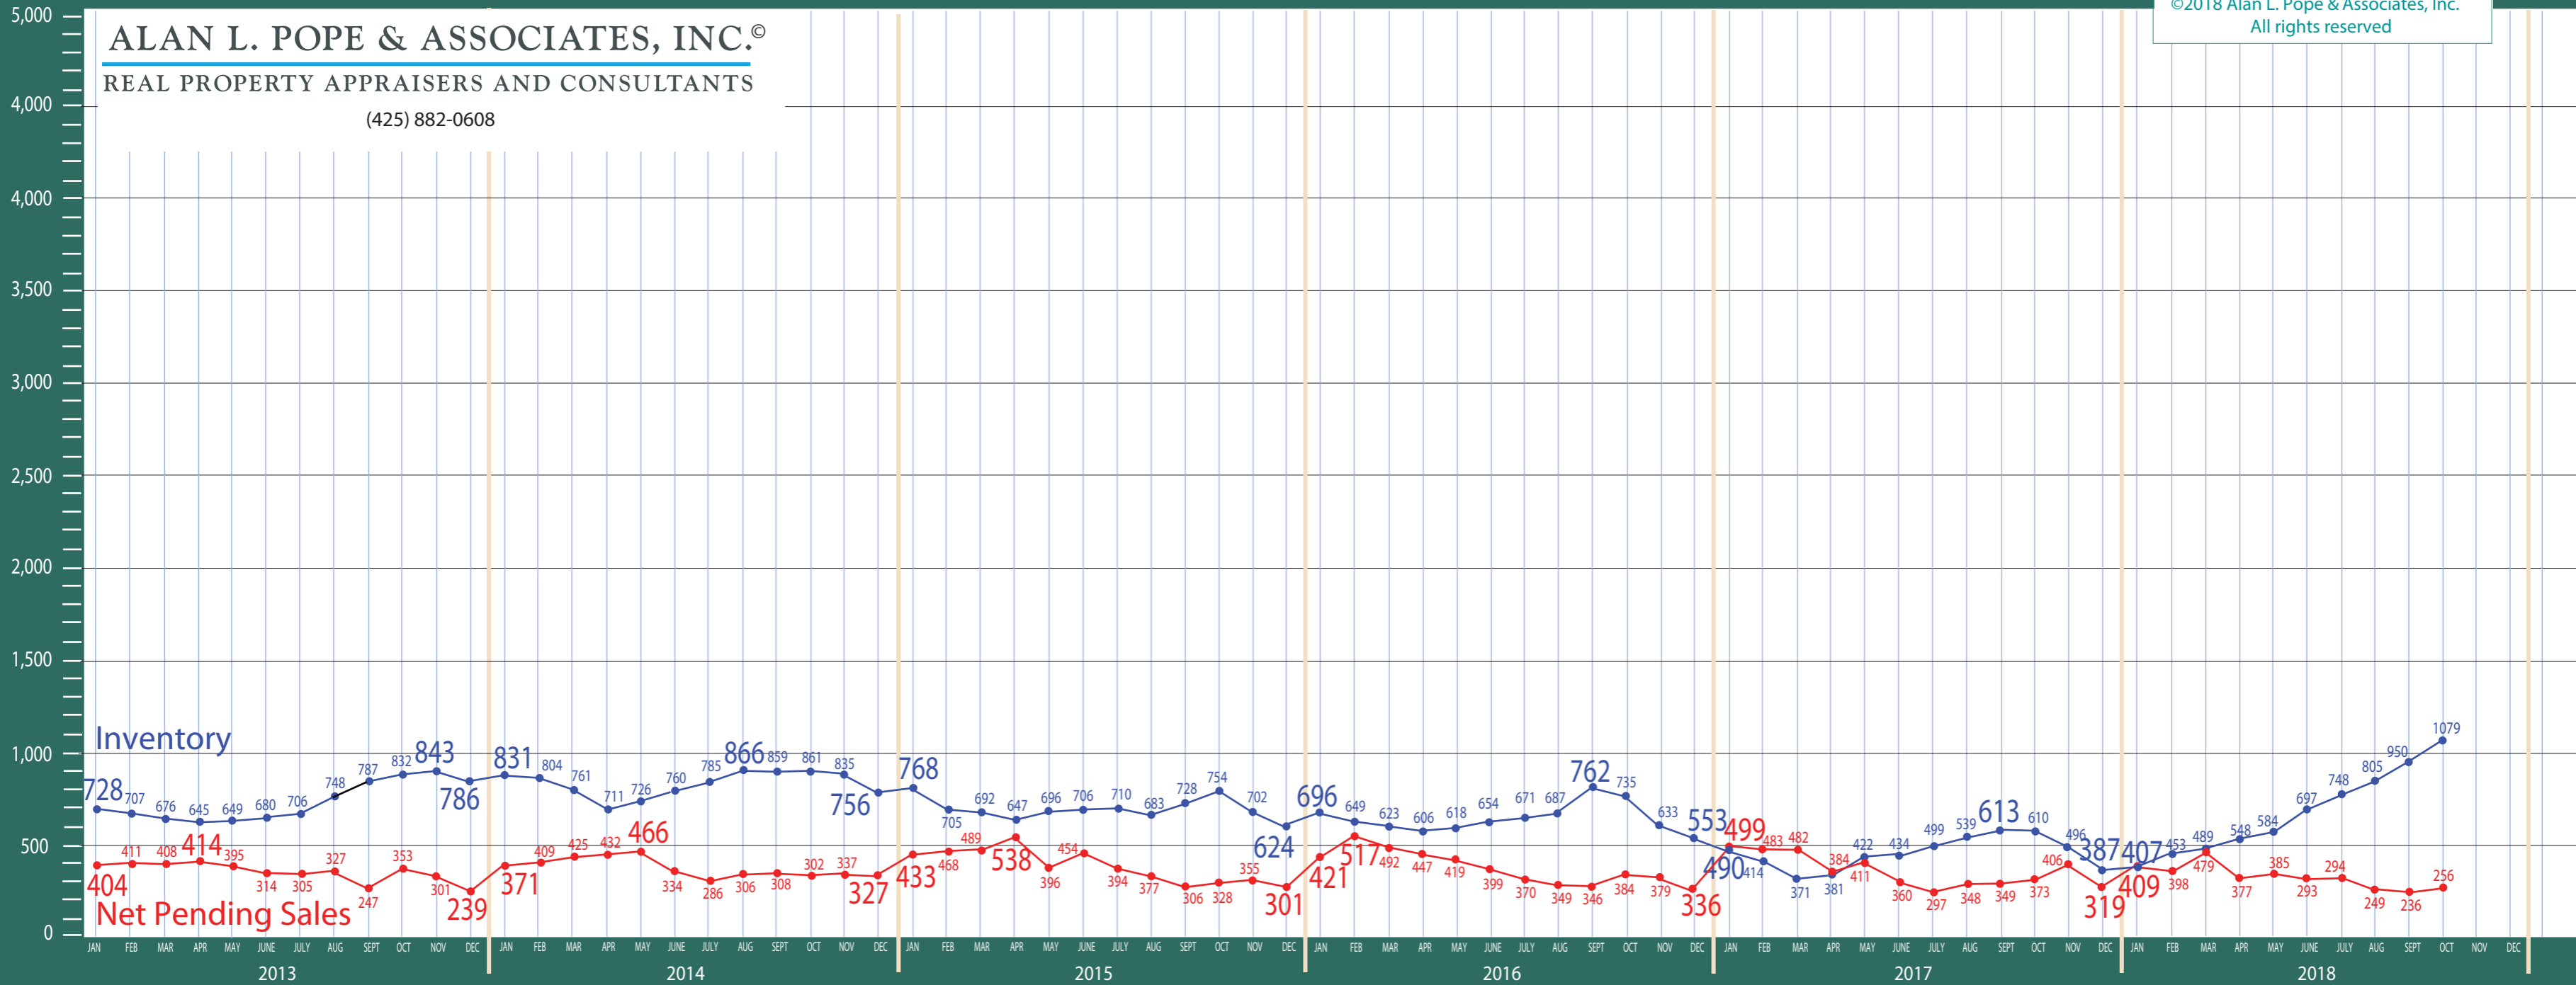

King County

New Construction - Residential & Condo Statistics

ALAN L. POPE & ASSOCIATES, INC.®

REAL PROPERTY APPRAISERS AND CONSULTANTS

(425) 882-0608

©2018 Alan L. Pope & Associates, Inc.
All rights reserved

Information Provided by The Northwest Multiple Listing Service

King County

New Construction - Residential & Condo Statistics

ALAN L. POPE & ASSOCIATES, INC.®

REAL PROPERTY APPRAISERS AND CONSULTANTS

(425) 882-0608