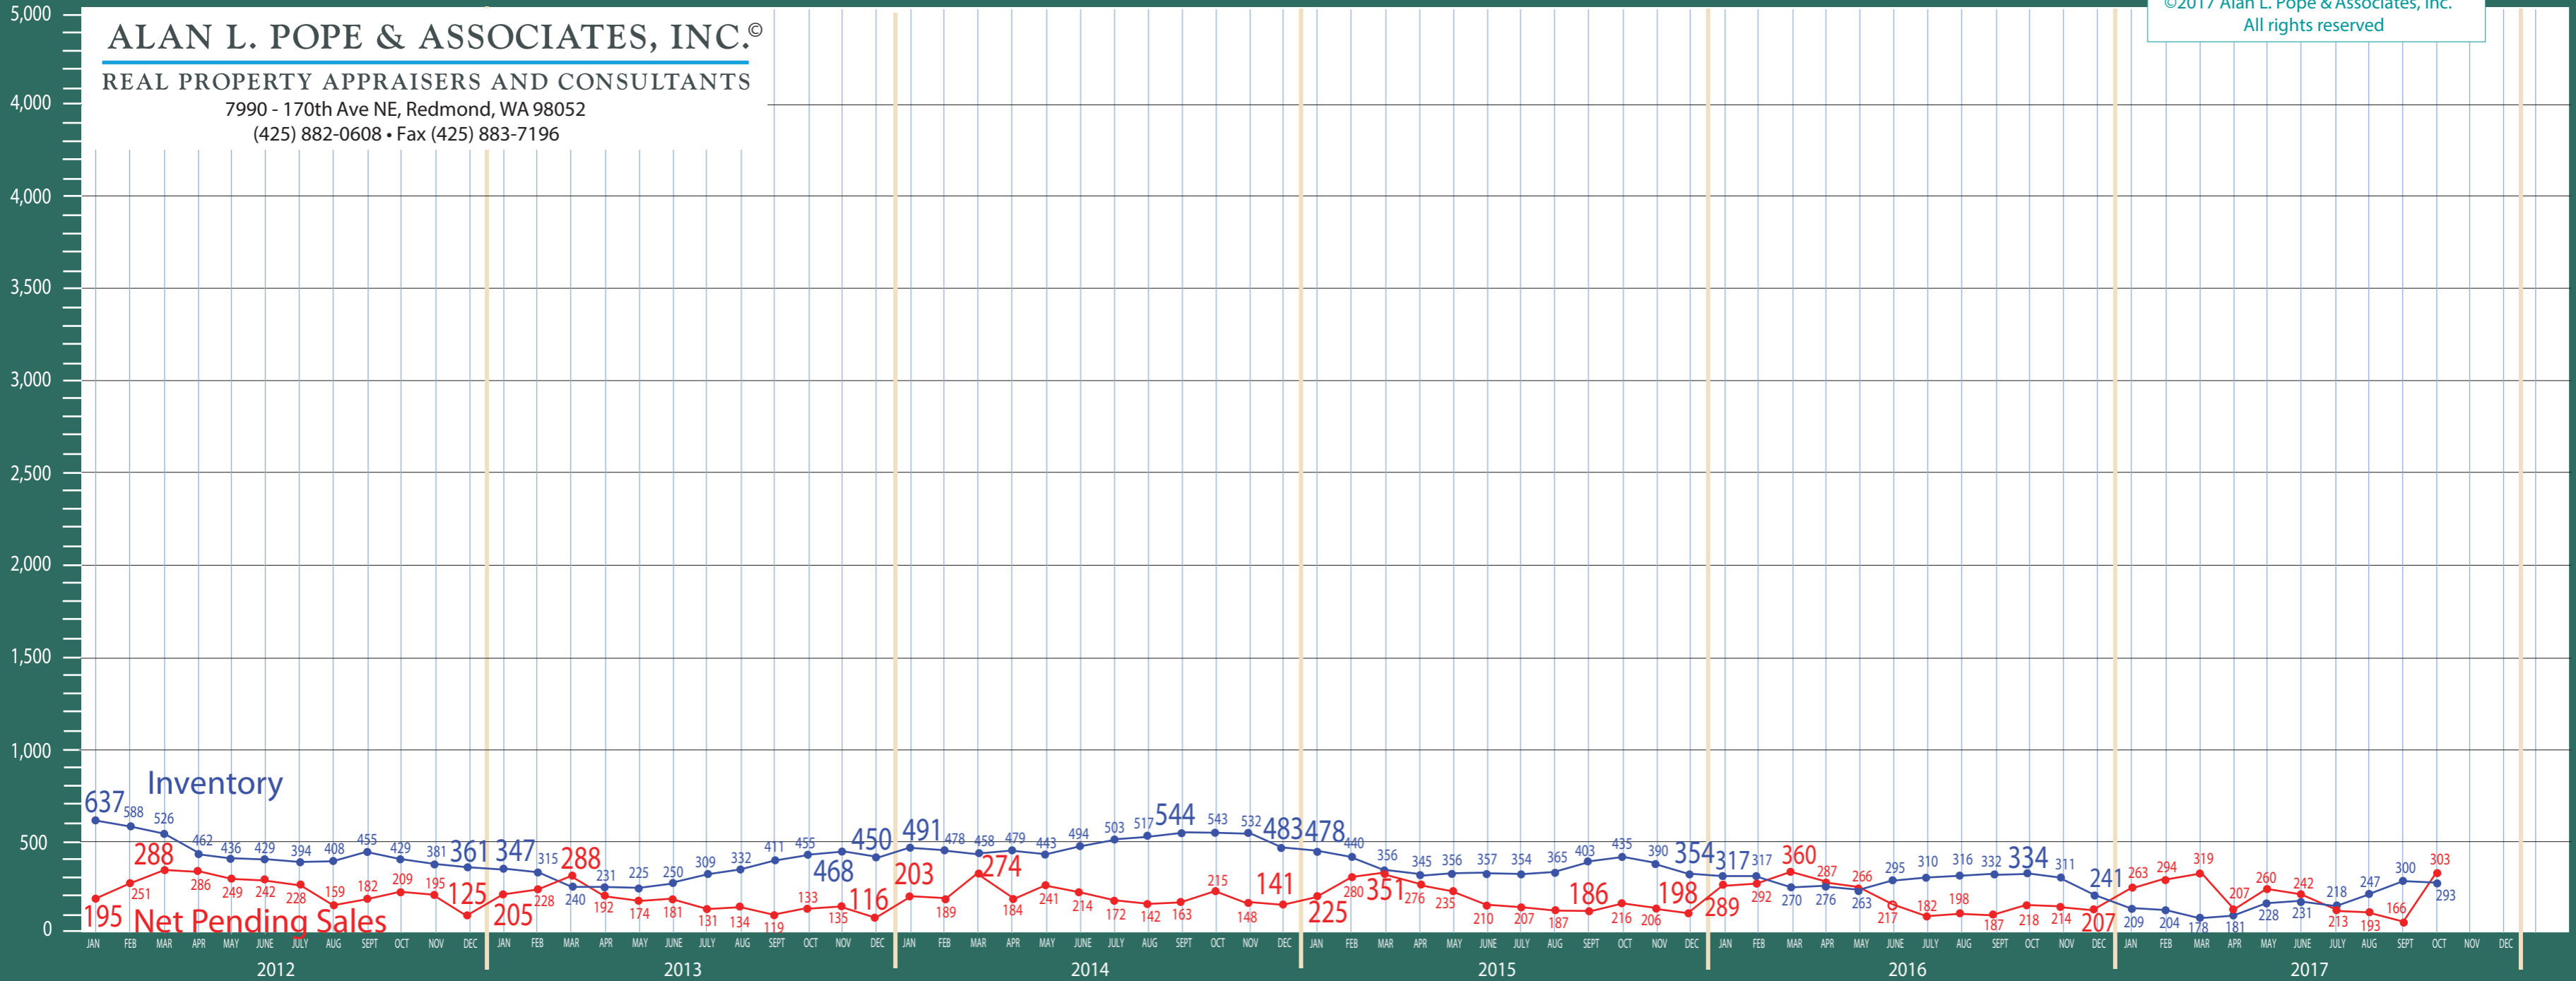

Snohomish County

New Construction - Residential & Condo Statistics

©2017 Alan L. Pope & Associates, Inc.
All rights reserved

ALAN L. POPE & ASSOCIATES, INC.®

REAL PROPERTY APPRAISERS AND CONSULTANTS

7990 - 170th Ave NE, Redmond, WA 98052
(425) 882-0608 • Fax (425) 883-7196

Information Provided by The Northwest Multiple Listing Service

ALAN L. POPE & ASSOCIATES, INC.®

REAL PROPERTY APPRAISERS AND CONSULTANTS

7990 - 170th Ave NE, Redmond, WA 98052

(425) 882-0608 • Fax (425) 883-7196