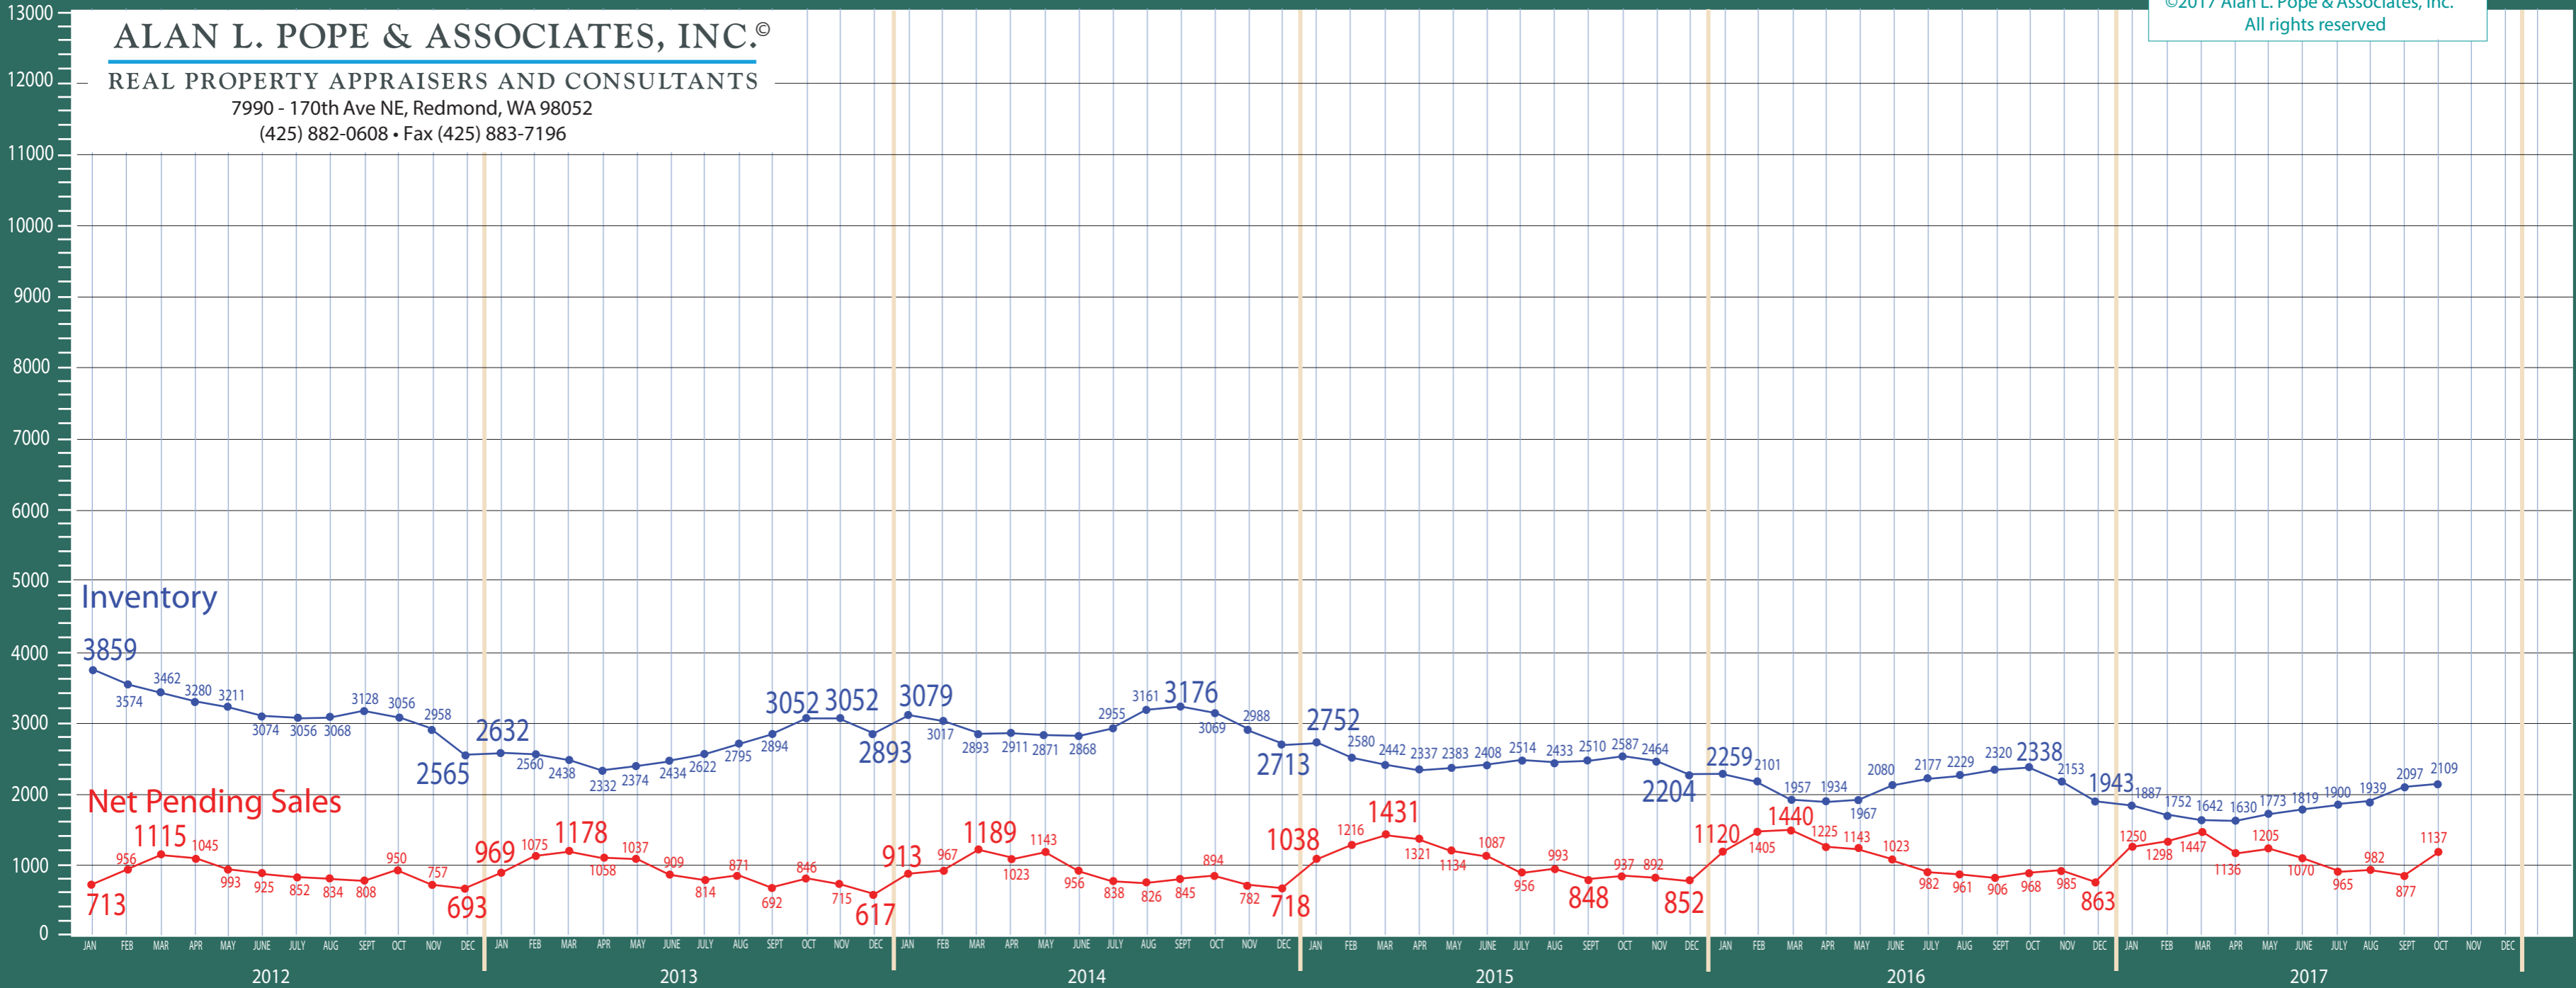

Puget Sound Region

New Construction - Residential & Condo Statistics

©2017 Alan L. Pope & Associates, Inc.
All rights reserved

ALAN L. POPE & ASSOCIATES, INC.®

REAL PROPERTY APPRAISERS AND CONSULTANTS

7990 - 170th Ave NE, Redmond, WA 98052

(425) 882-0608 • Fax (425) 883-7196