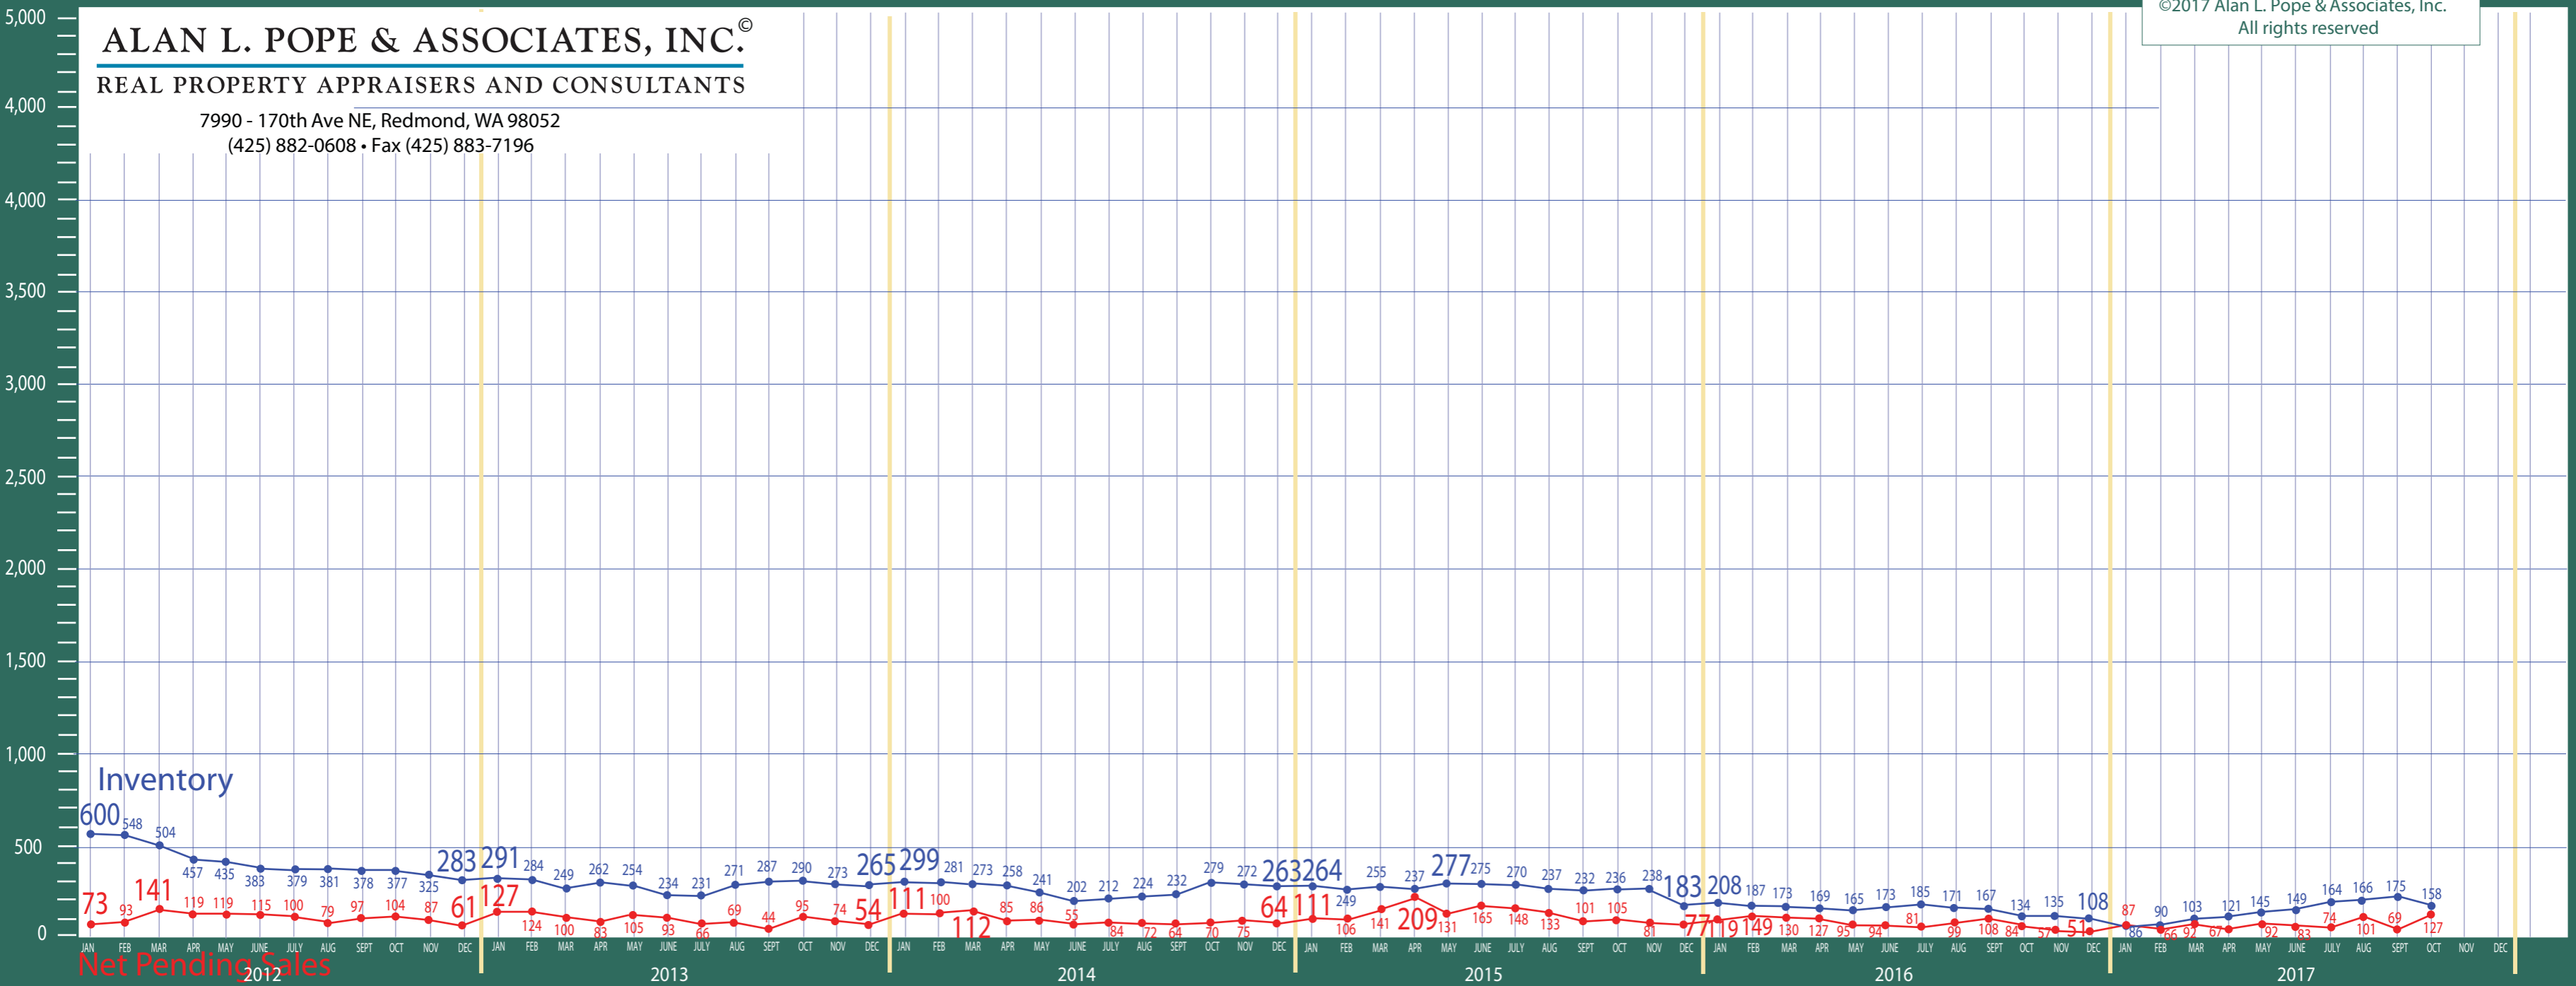

# Puget Sound Region

# New Construction - Condo Statistics

©2017 Alan L. Pope & Associates, Inc.  
All rights reserved

**ALAN L. POPE & ASSOCIATES, INC.®**

**REAL PROPERTY APPRAISERS AND CONSULTANTS**

7990 - 170th Ave NE, Redmond, WA 98052  
(425) 882-0608 • Fax (425) 883-7196