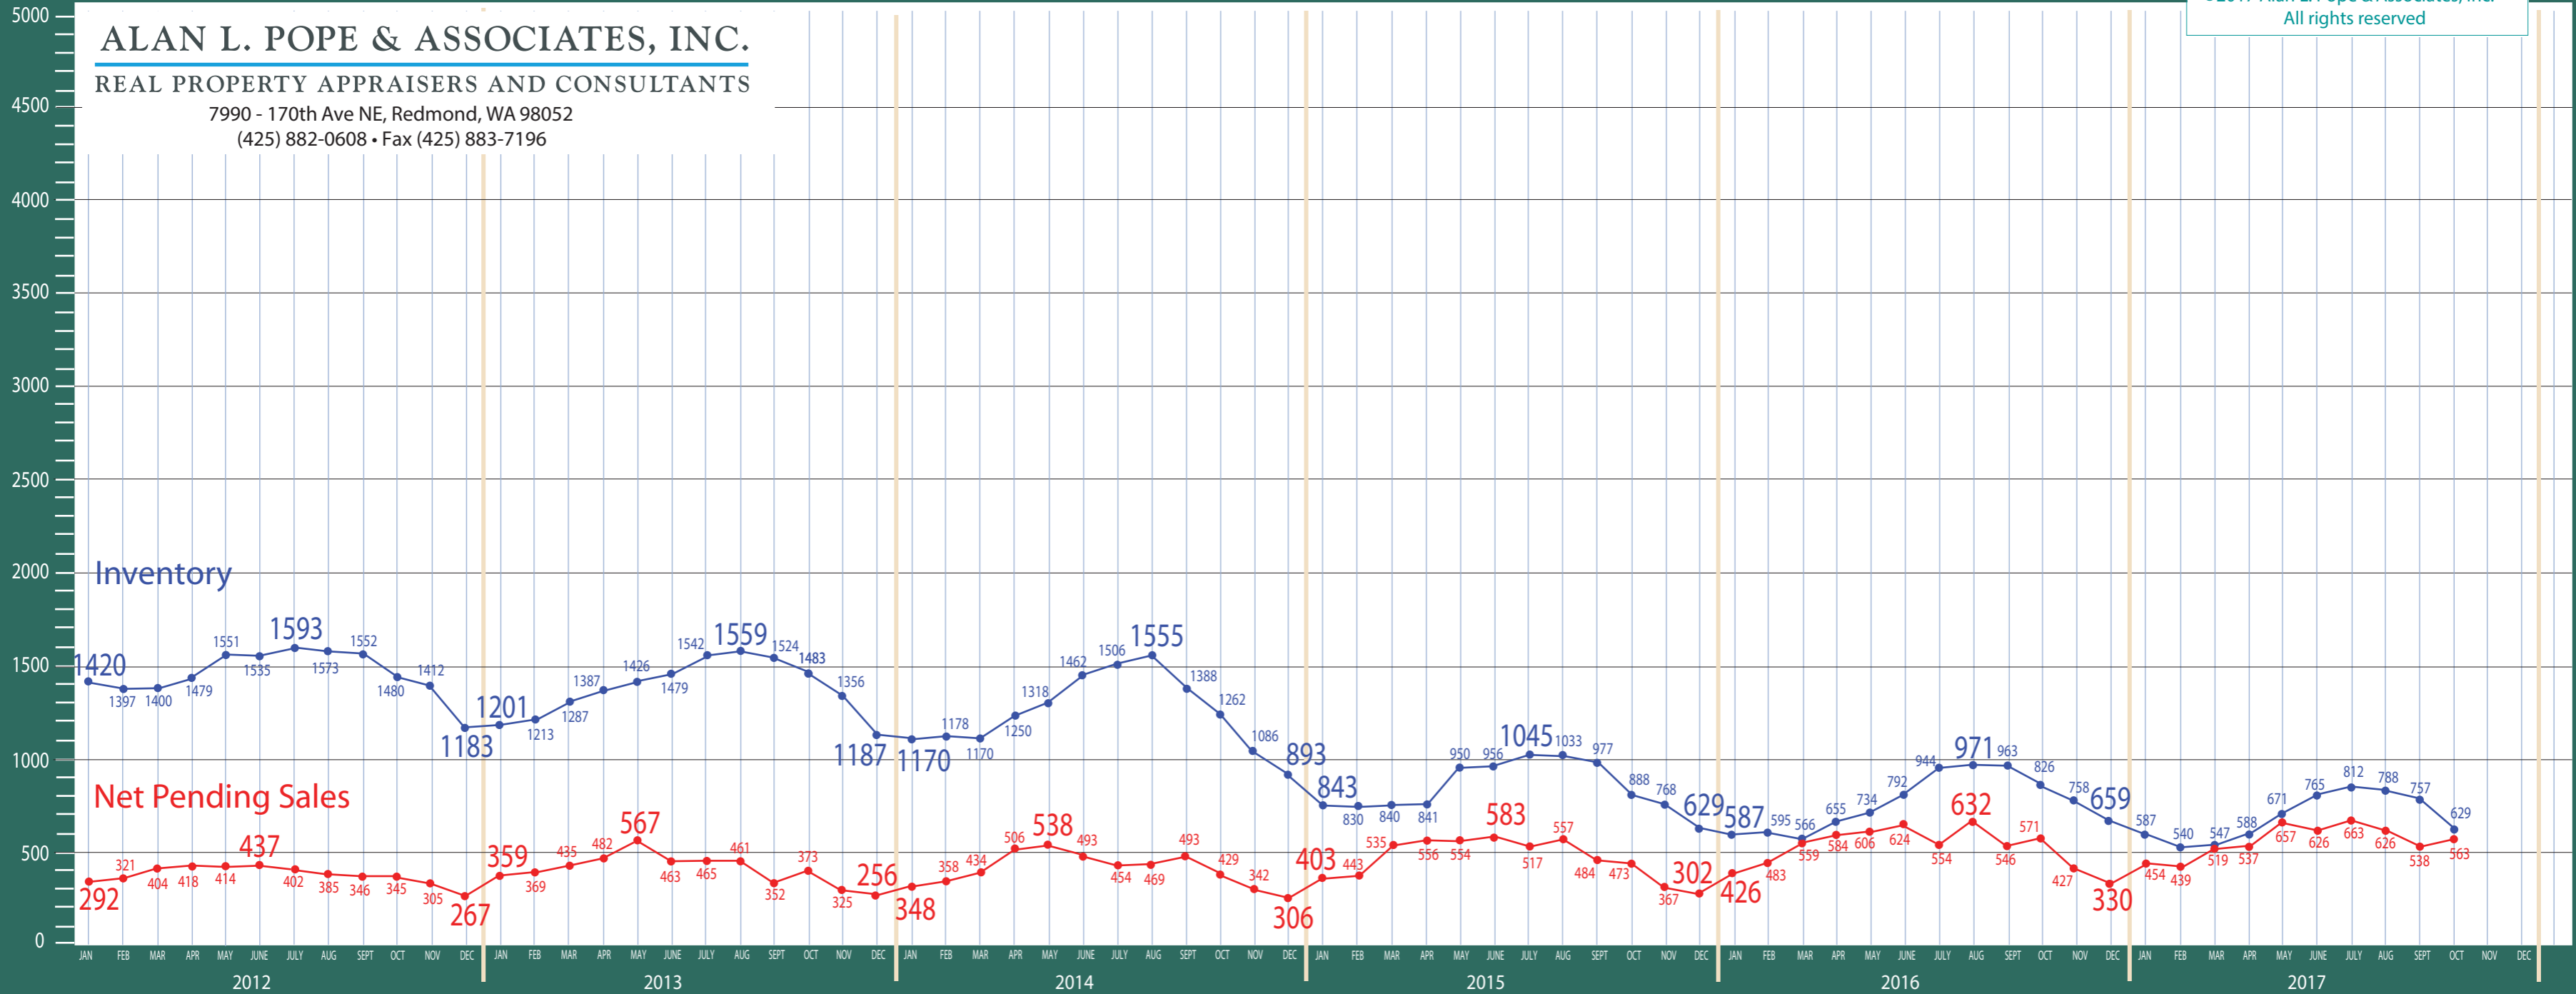

ALAN L. POPE & ASSOCIATES, INC.

REAL PROPERTY APPRAISERS AND CONSULTANTS

7990 - 170th Ave NE, Redmond, WA 98052
(425) 882-0608 • Fax (425) 883-7196

©2017 Alan L. Pope & Associates, Inc.
All rights reserved

ALAN L. POPE & ASSOCIATES, INC.

REAL PROPERTY APPRAISERS AND CONSULTANTS

7990 - 170th Ave NE, Redmond, WA 98052
(425) 882-0608 • Fax (425) 883-7196

Absorption of Inventory