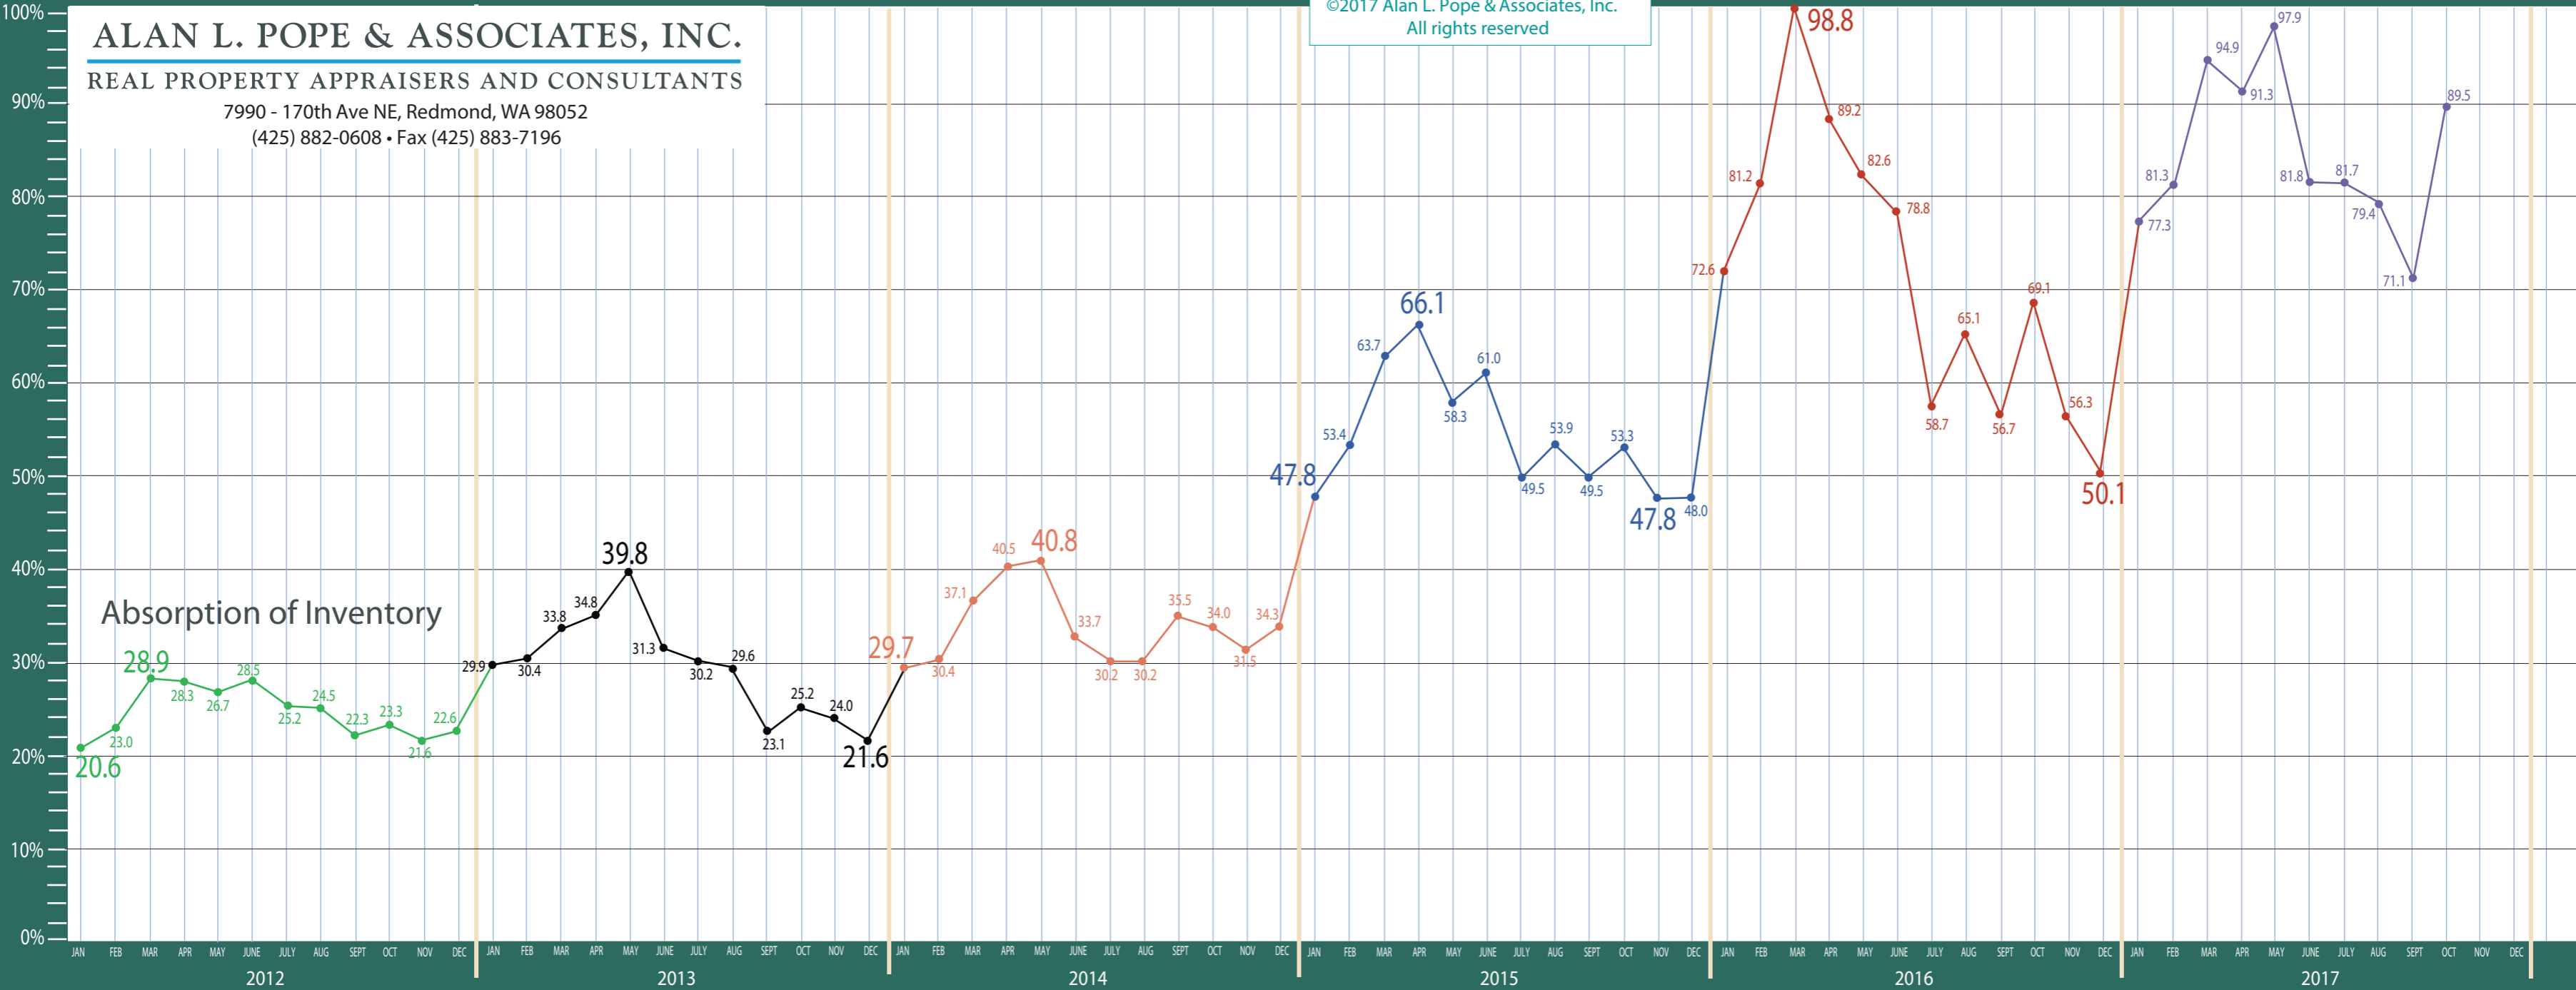

ALAN L. POPE & ASSOCIATES, INC.

REAL PROPERTY APPRAISERS AND CONSULTANTS

7990 - 170th Ave NE, Redmond, WA 98052
(425) 882-0608 • Fax (425) 883-7196

©2017 Alan L. Pope & Associates, Inc.
All rights reserved

ALAN L. POPE & ASSOCIATES, INC.

REAL PROPERTY APPRAISERS AND CONSULTANTS

7990 - 170th Ave NE, Redmond, WA 98052
(425) 882-0608 • Fax (425) 883-7196

Absorption of Inventory