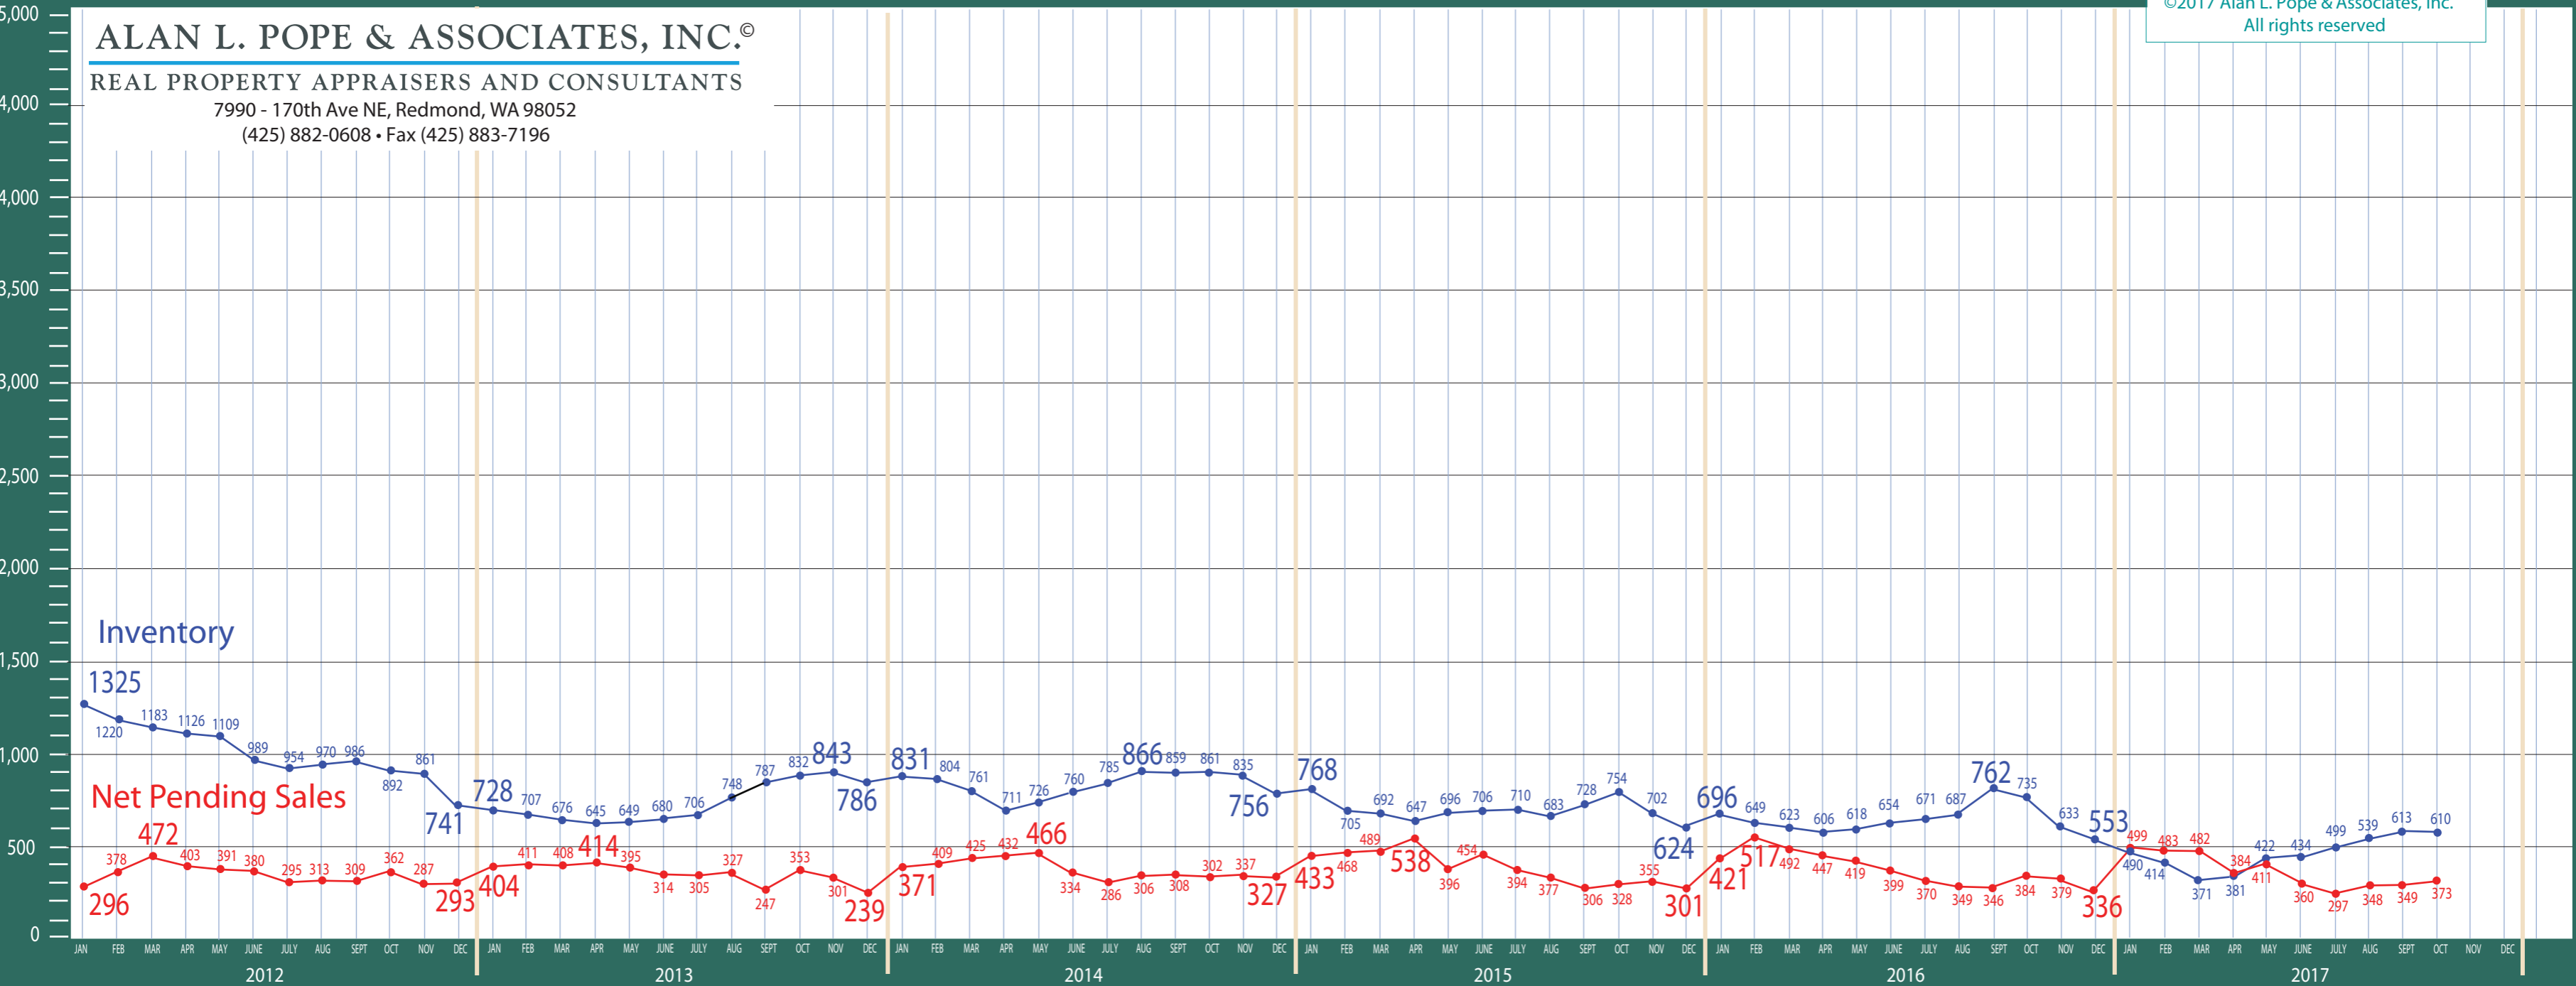

King County

New Construction - Residential & Condo Statistics

©2017 Alan L. Pope & Associates, Inc.
All rights reserved

ALAN L. POPE & ASSOCIATES, INC.®

REAL PROPERTY APPRAISERS AND CONSULTANTS

7990 - 170th Ave NE, Redmond, WA 98052
(425) 882-0608 • Fax (425) 883-7196

Inventory

Net Pending Sales

Information Provided by The Northwest Multiple Listing Service

King County

New Construction - Residential & Condo Statistics

ALAN L. POPE & ASSOCIATES, INC.®

REAL PROPERTY APPRAISERS AND CONSULTANTS