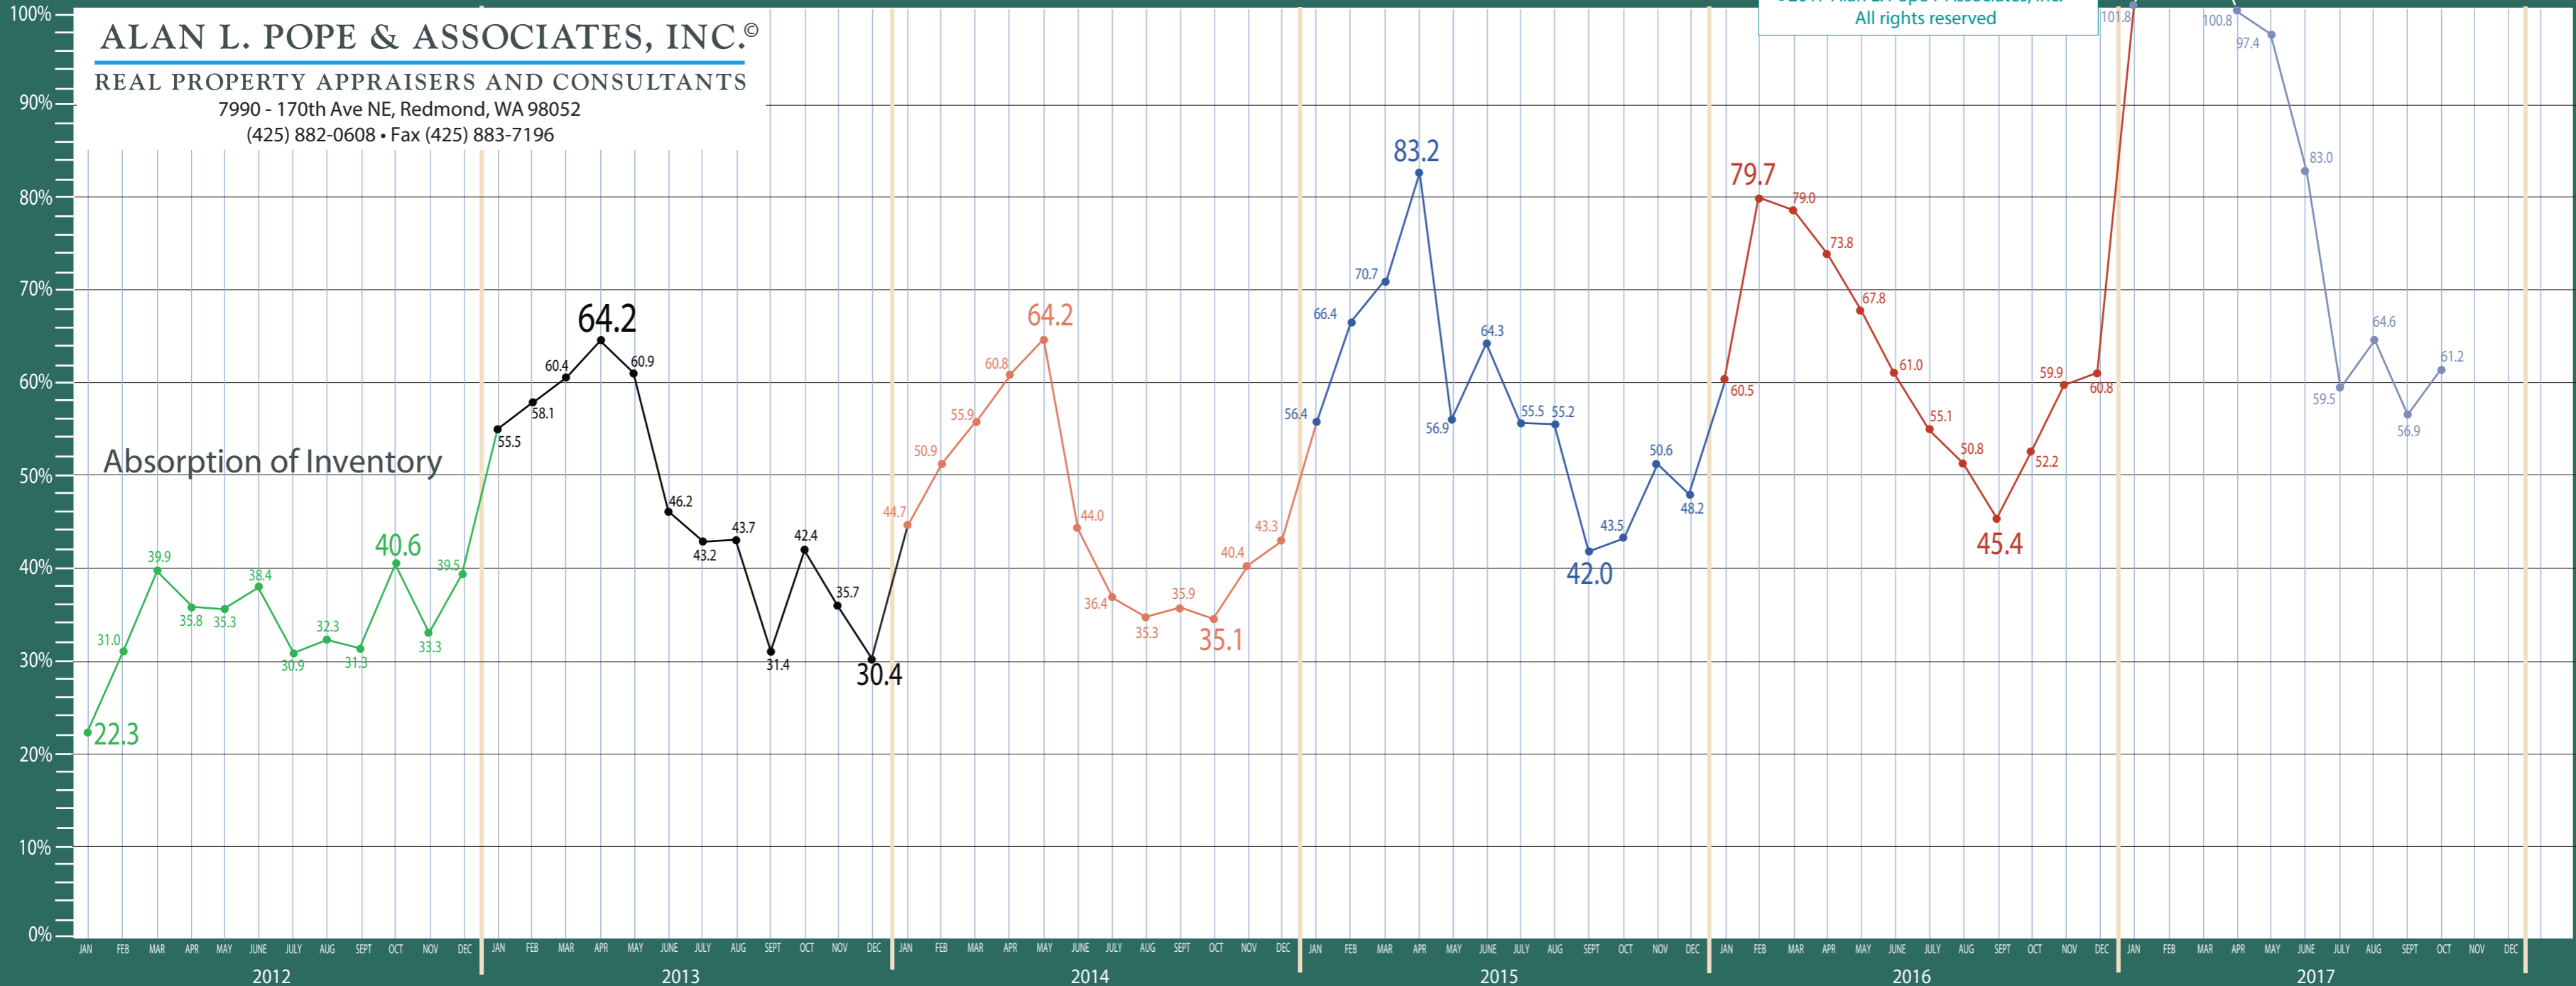

King County

New Construction - Residential & Condo Statistics

ALAN L. POPE & ASSOCIATES, INC.®

REAL PROPERTY APPRAISERS AND CONSULTANTS

7990 - 170th Ave NE, Redmond, WA 98052

(425) 882-0608 • Fax (425) 883-7196

©2017 Alan L. Pope 7 Associates, Inc.
All rights reserved

Absorption of Inventory