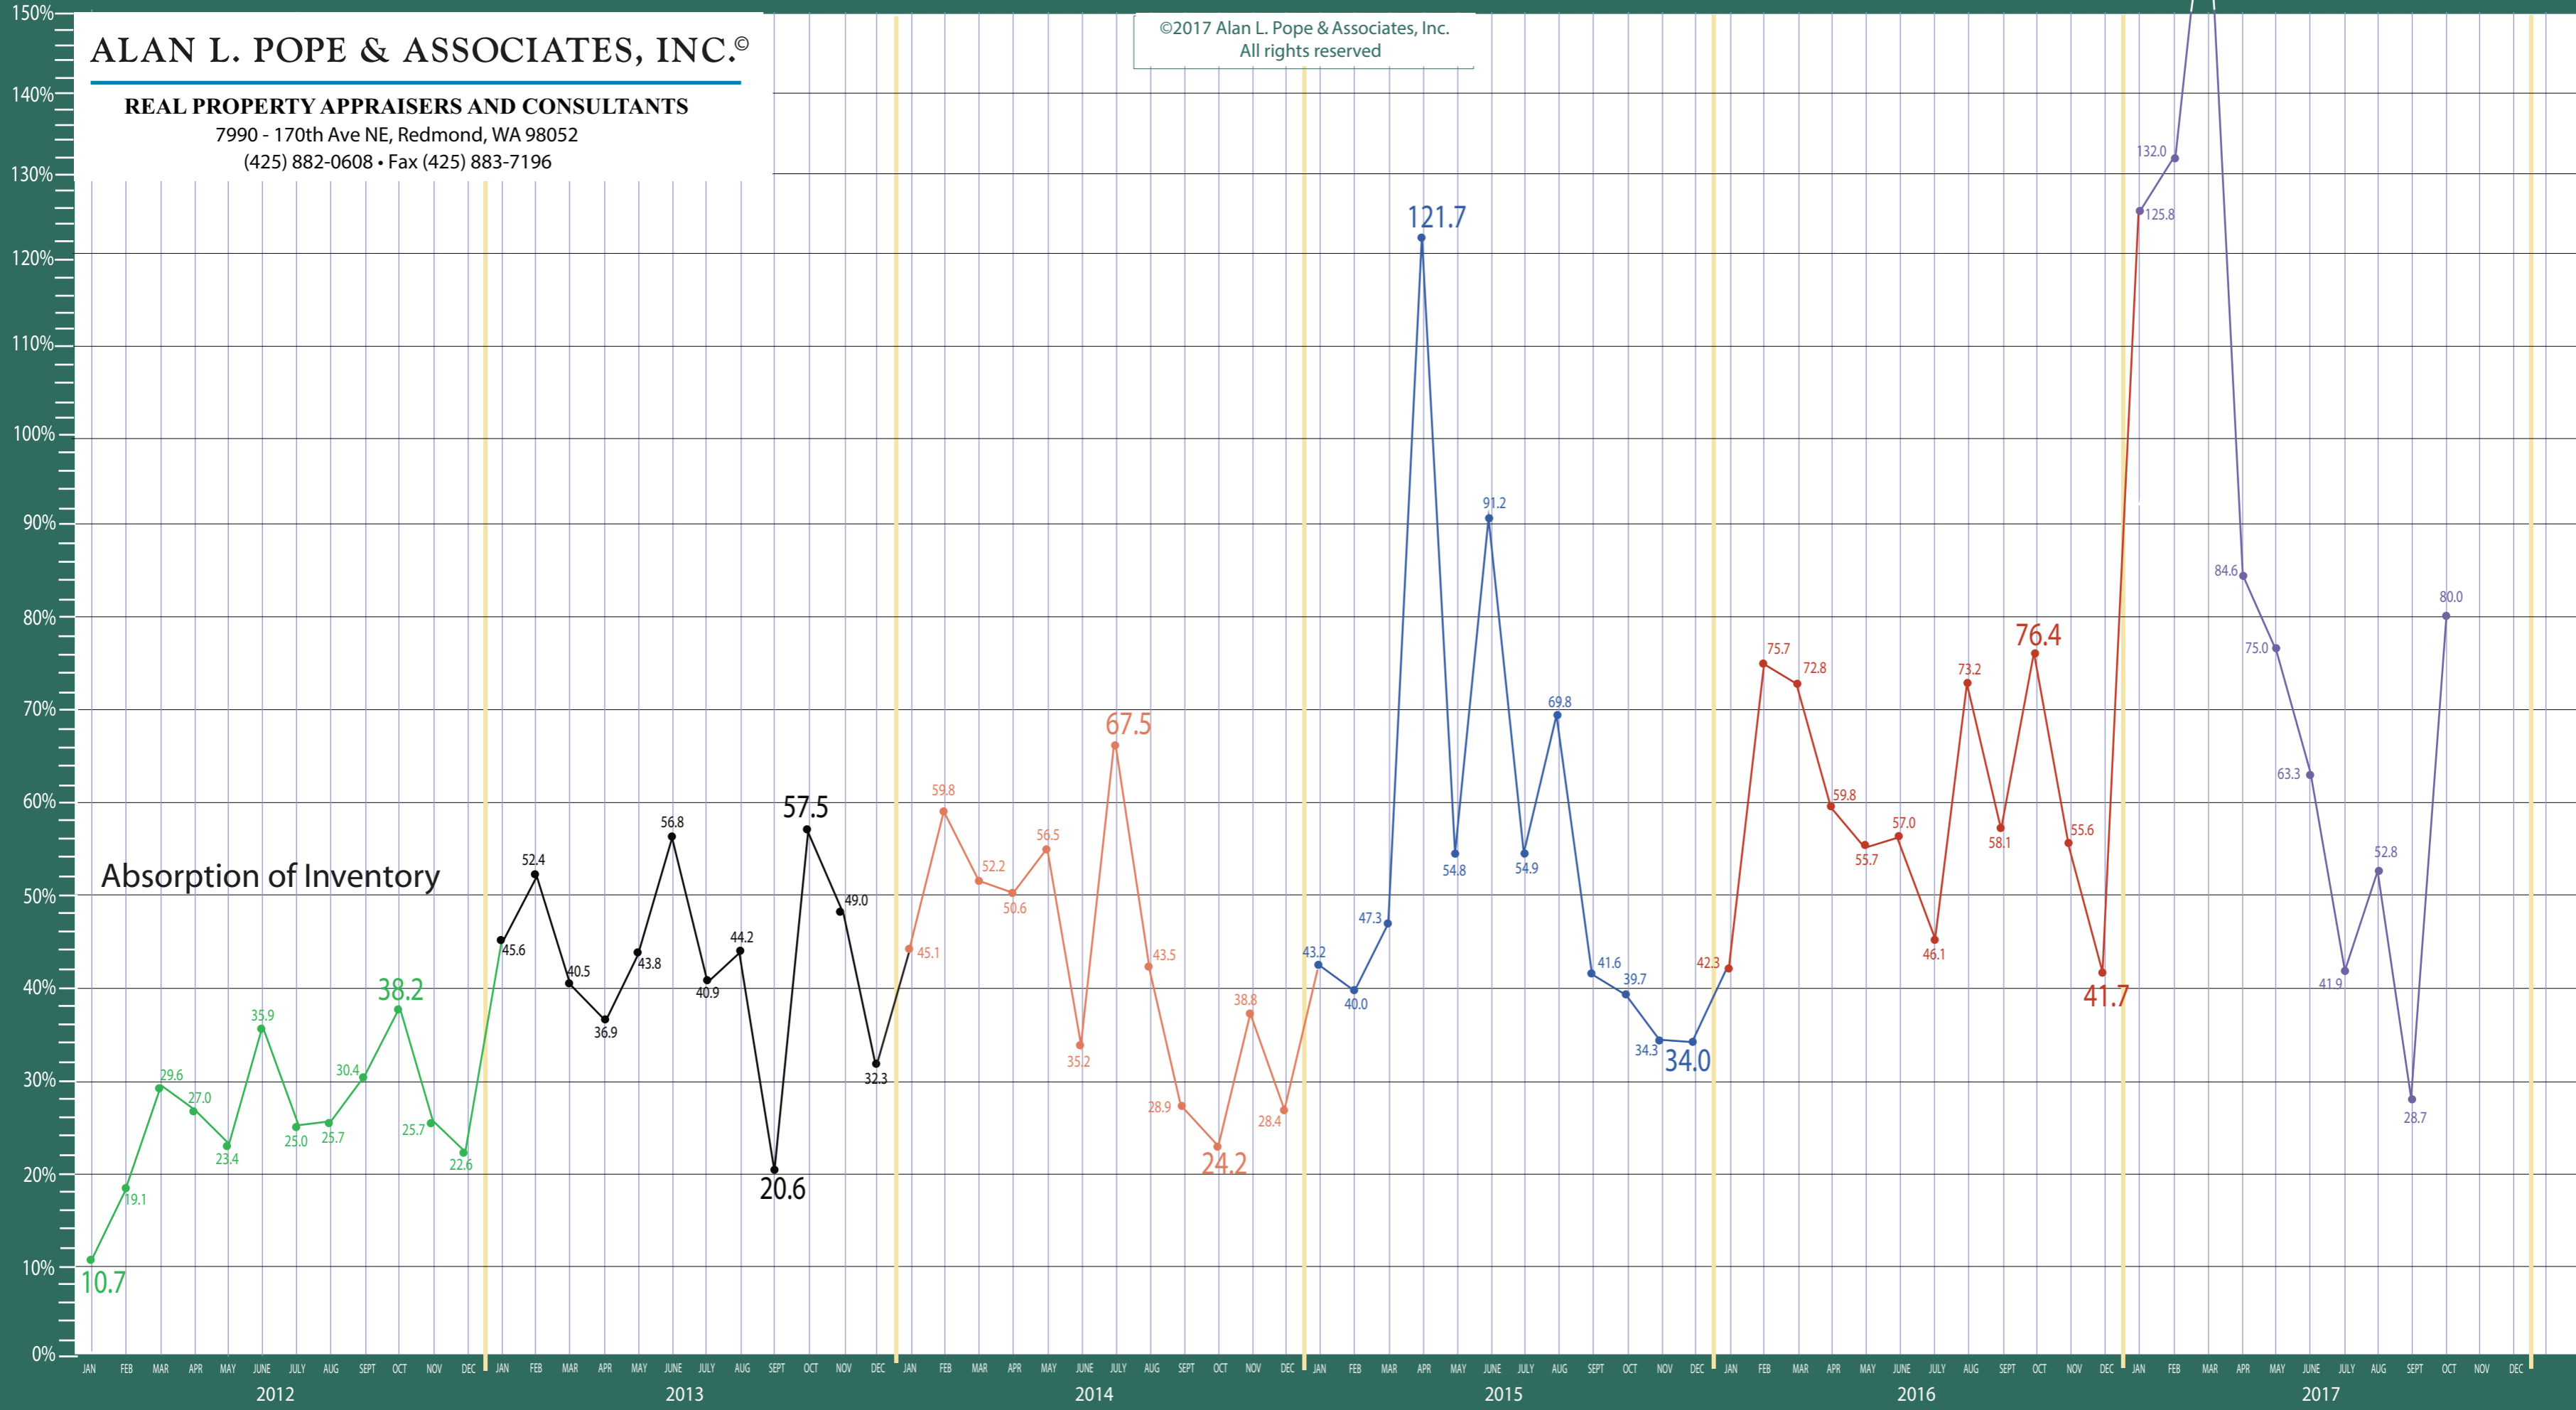

King County

New Construction - Condo Statistics

ALAN L. POPE & ASSOCIATES, INC.®

REAL PROPERTY APPRAISERS AND CONSULTANTS

7990 - 170th Ave NE, Redmond, WA 98052

(425) 882-0608 • Fax (425) 883-7196

©2017 Alan L. Pope & Associates, Inc.
All rights reserved

ALAN L. POPE & ASSOCIATES, INC.®

REAL PROPERTY APPRAISERS AND CONSULTANTS

7990 - 170th Ave NE, Redmond, WA 98052

(425) 882-0608 • Fax (425) 883-7196

©2017 Alan L. Pope & Associates, Inc.
All rights reserved

Absorption of Inventory