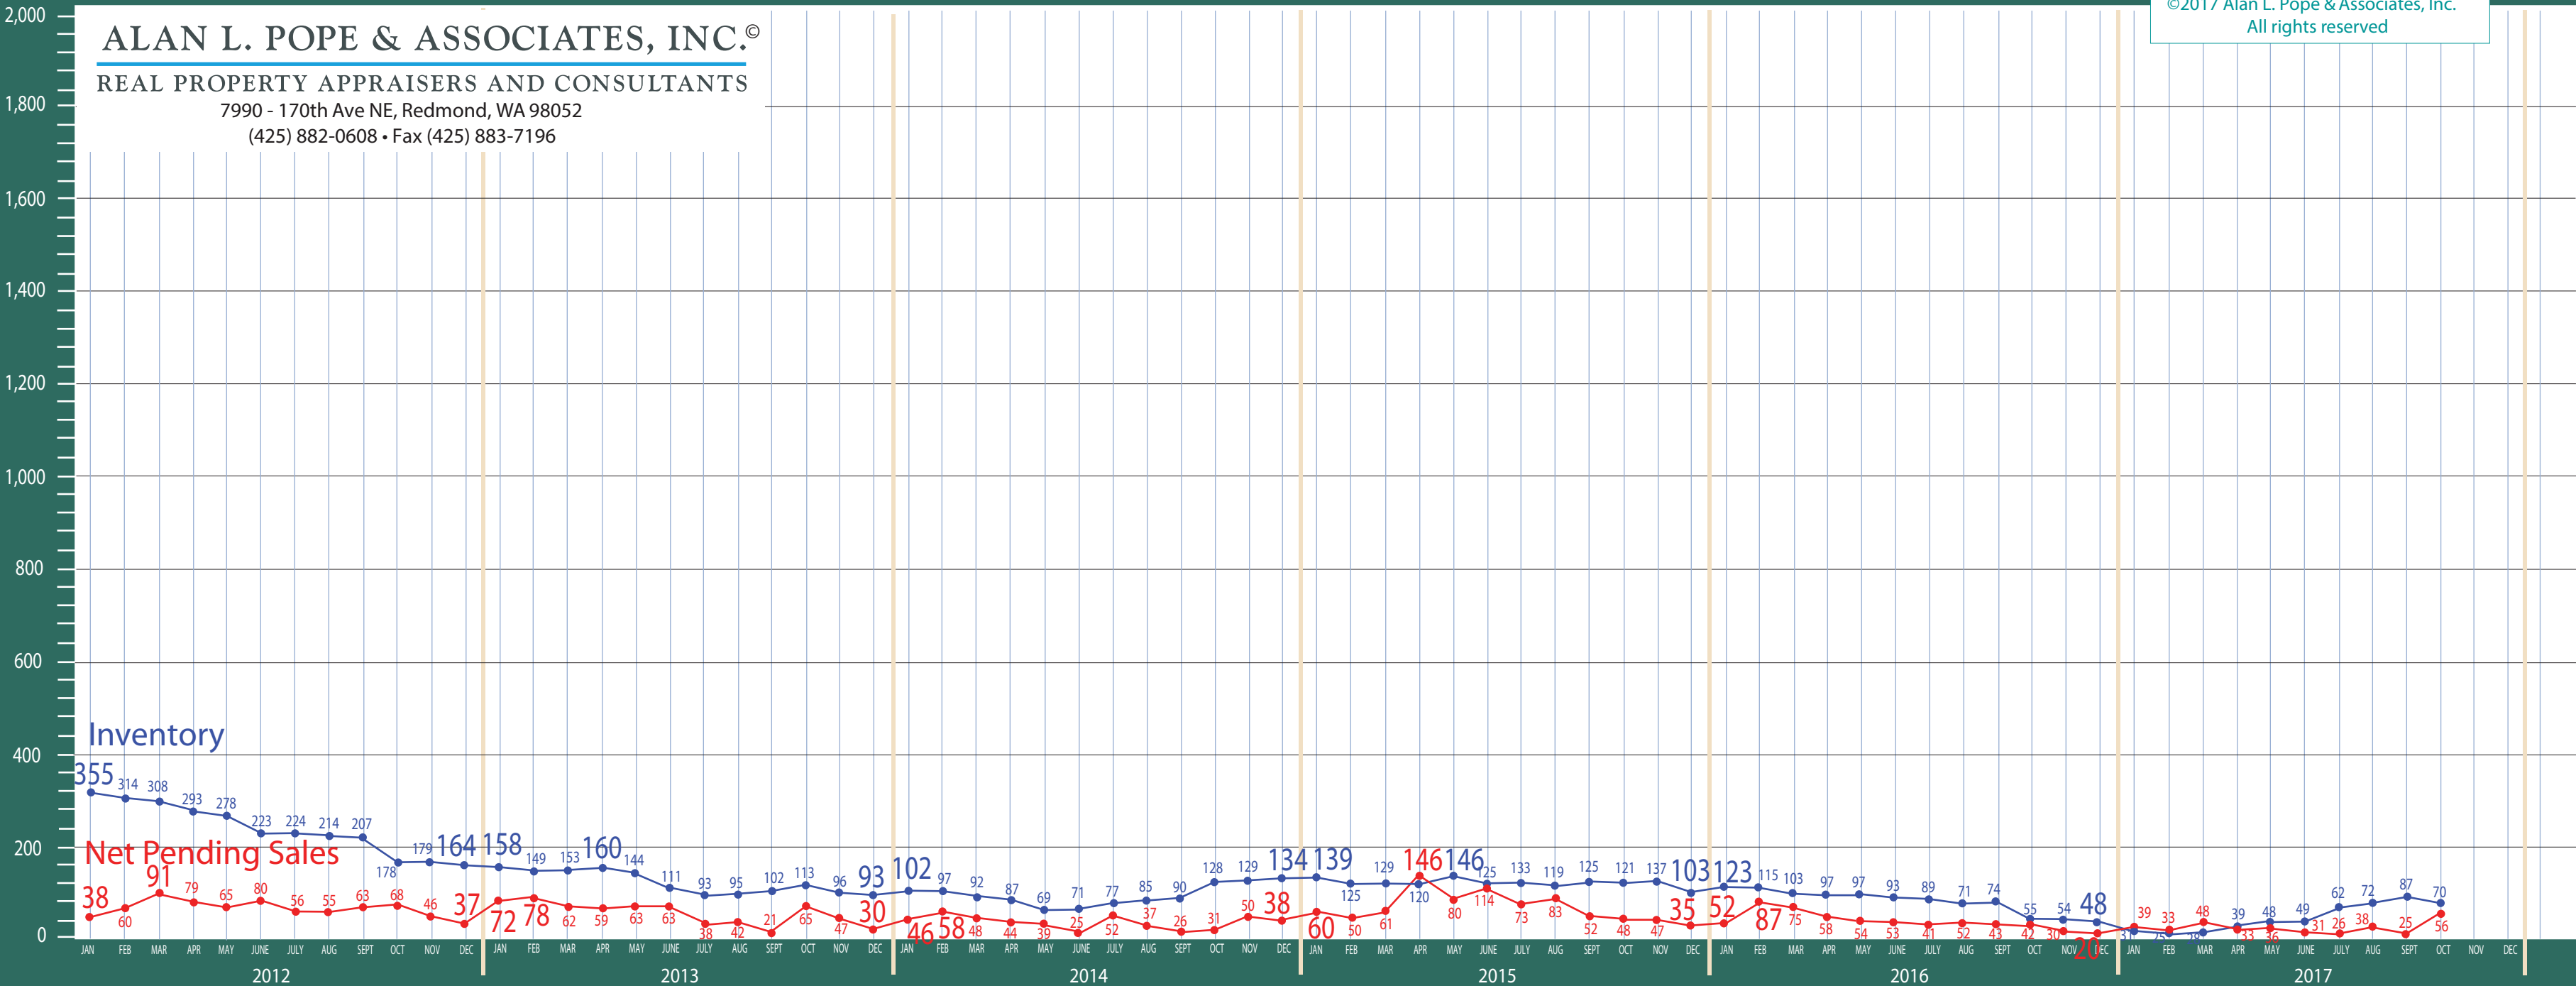

King County

New Construction - Condo Statistics

ALAN L. POPE & ASSOCIATES, INC.®

REAL PROPERTY APPRAISERS AND CONSULTANTS

7990 - 170th Ave NE, Redmond, WA 98052

(425) 882-0608 • Fax (425) 883-7196

©2017 Alan L. Pope & Associates, Inc.
All rights reserved

ALAN L. POPE & ASSOCIATES, INC.®

REAL PROPERTY APPRAISERS AND CONSULTANTS

7990 - 170th Ave NE, Redmond, WA 98052

(425) 882-0608 • Fax (425) 883-7196

©2017 Alan L. Pope & Associates, Inc.
All rights reserved