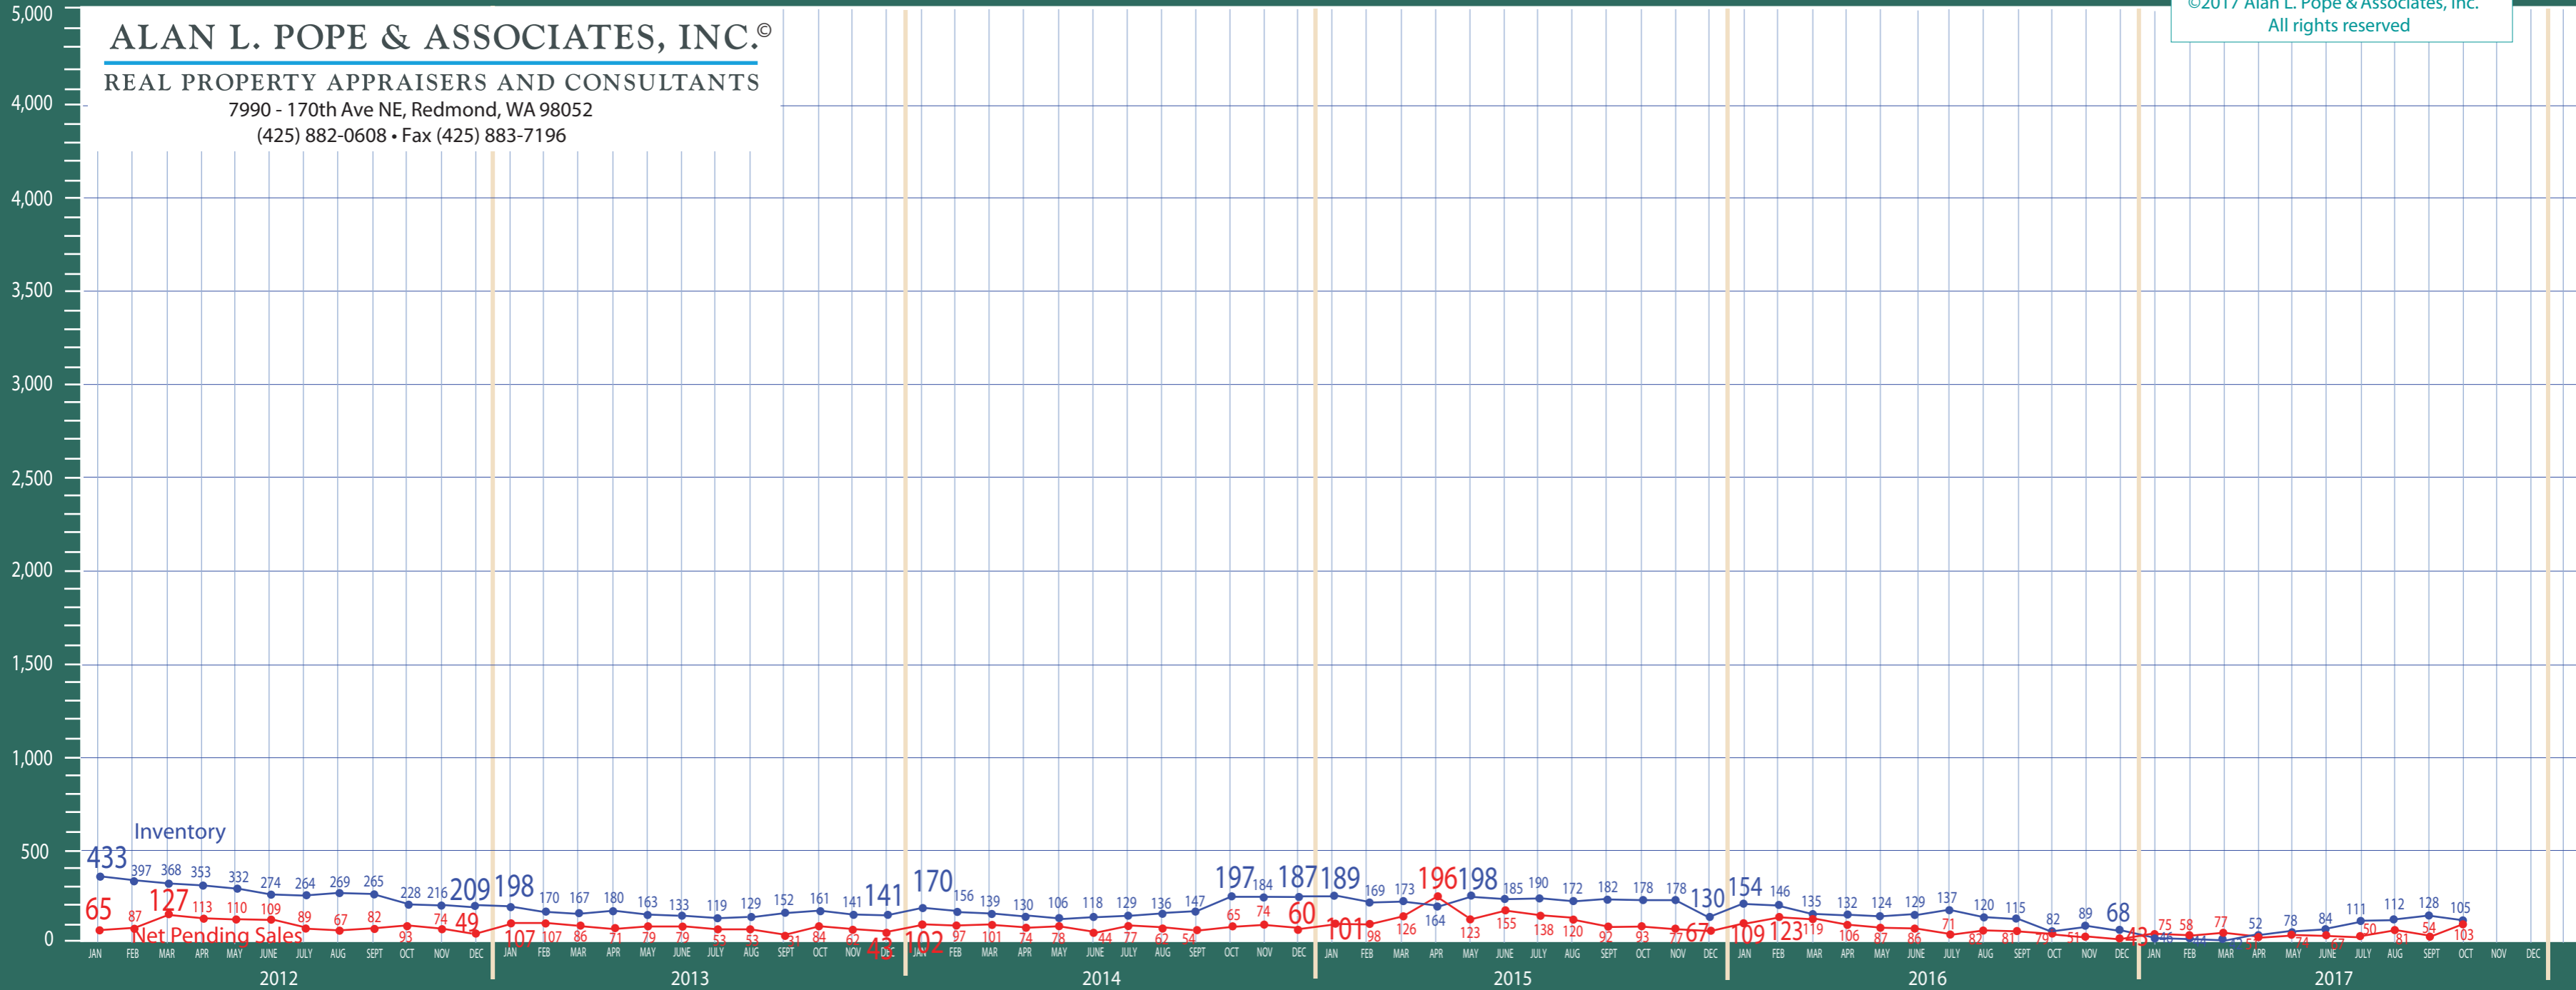

©2017 Alan L. Pope & Associates, Inc.
All rights reserved

ALAN L. POPE & ASSOCIATES, INC.®

REAL PROPERTY APPRAISERS AND CONSULTANTS

7990 - 170th Ave NE, Redmond, WA 98052

(425) 882-0608 • Fax (425) 883-7196

ALAN L. POPE & ASSOCIATES, INC.®

REAL PROPERTY APPRAISERS AND CONSULTANTS

7990 - 170th Ave NE, Redmond, WA 98052

(425) 882-0608 • Fax (425) 883-7196

©2017 Alan L. Pope & Associates, Inc.
All rights reserved