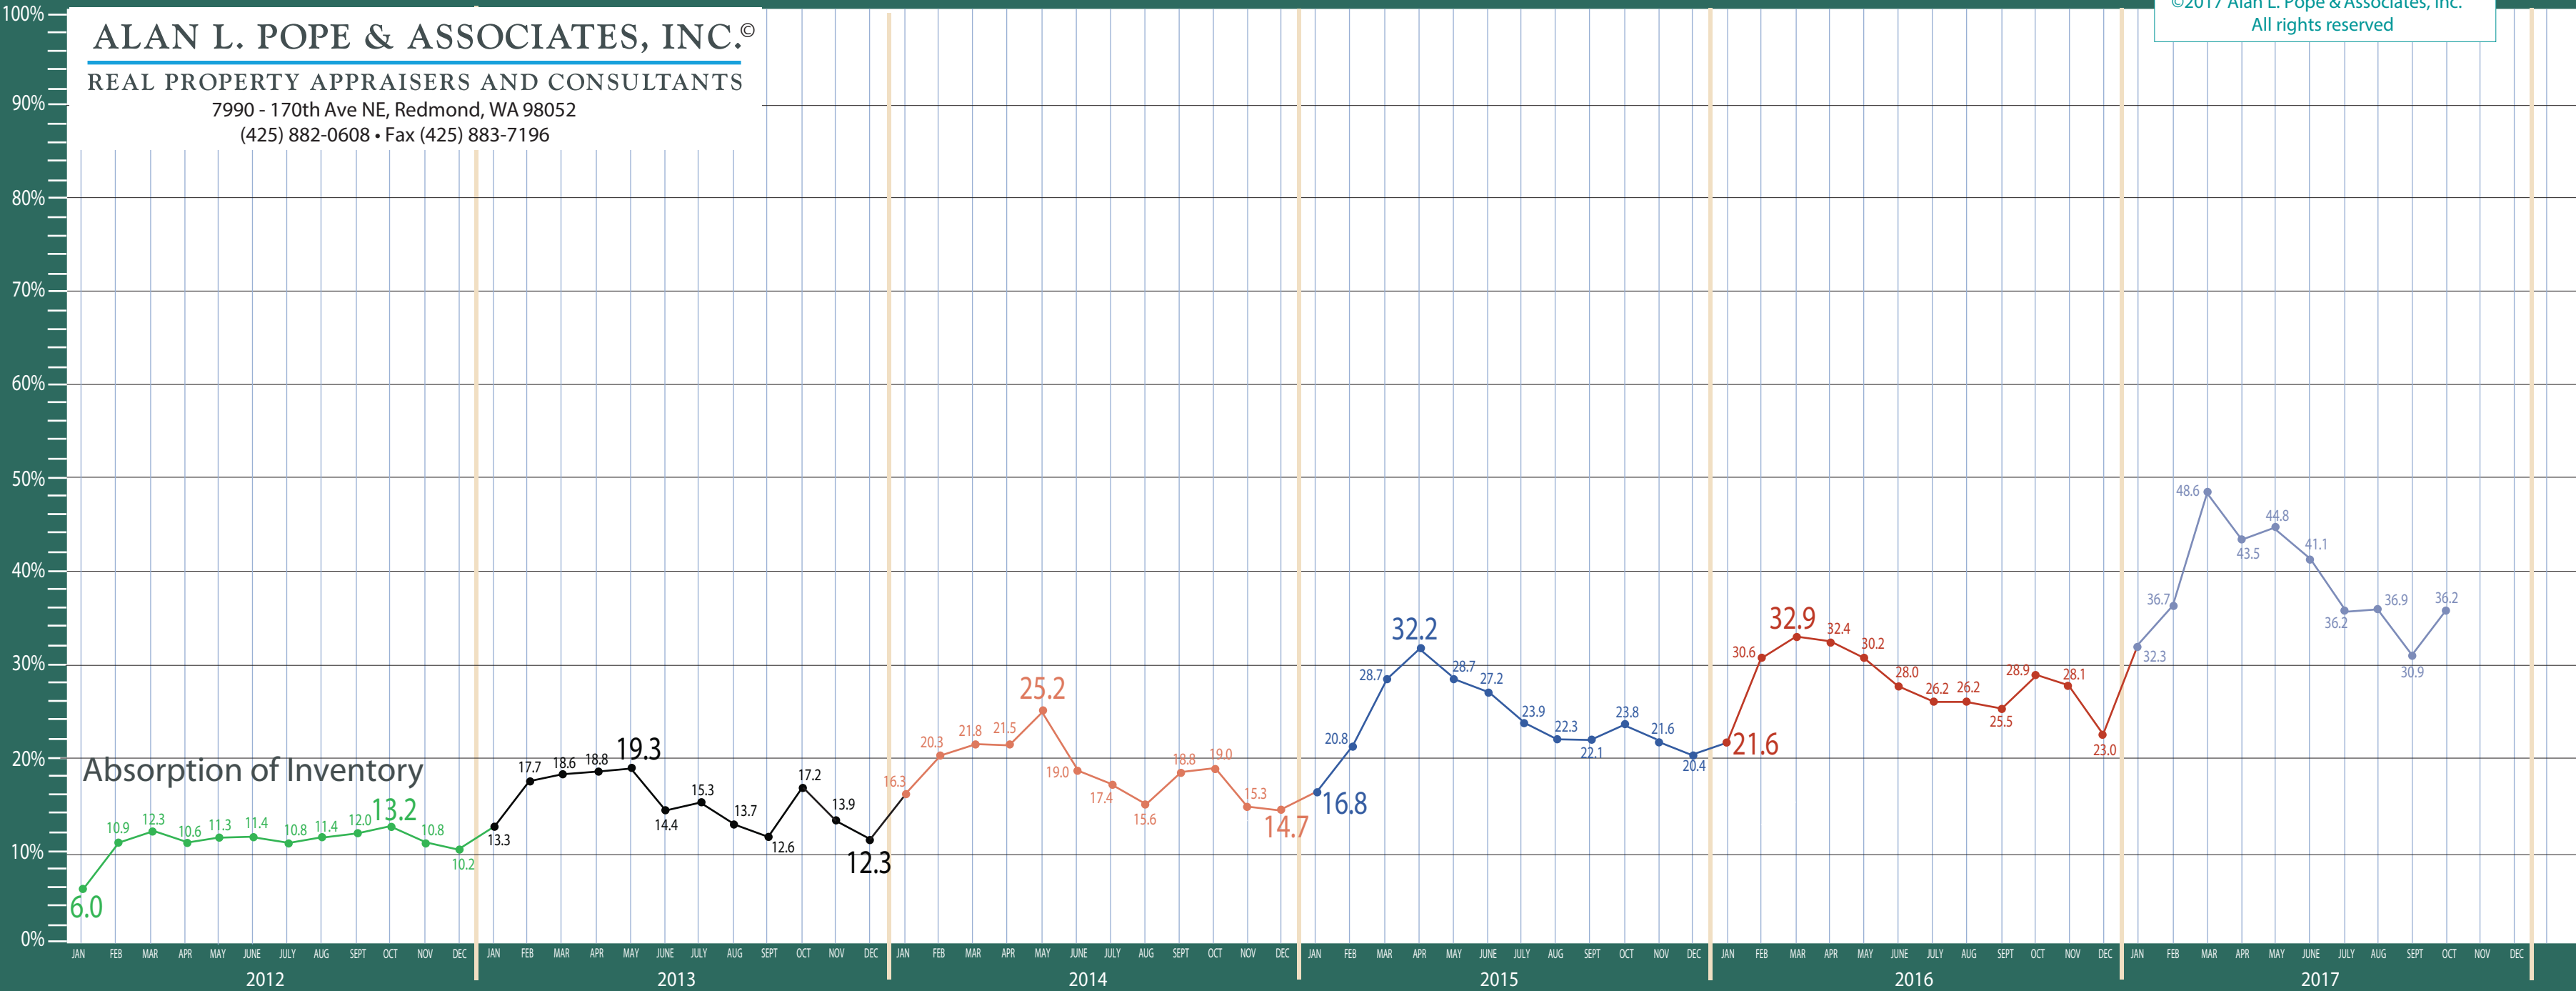

All NWMLS Areas Combined

$1,000,000 + Absorption of Inventory Residential & Condo Only

ALAN L. POPE & ASSOCIATES, INC.®

REAL PROPERTY APPRAISERS AND CONSULTANTS

7990 - 170th Ave NE, Redmond, WA 98052

(425) 882-0608 • Fax (425) 883-7196

©2017 Alan L. Pope & Associates, Inc.
All rights reserved

Absorption of Inventory