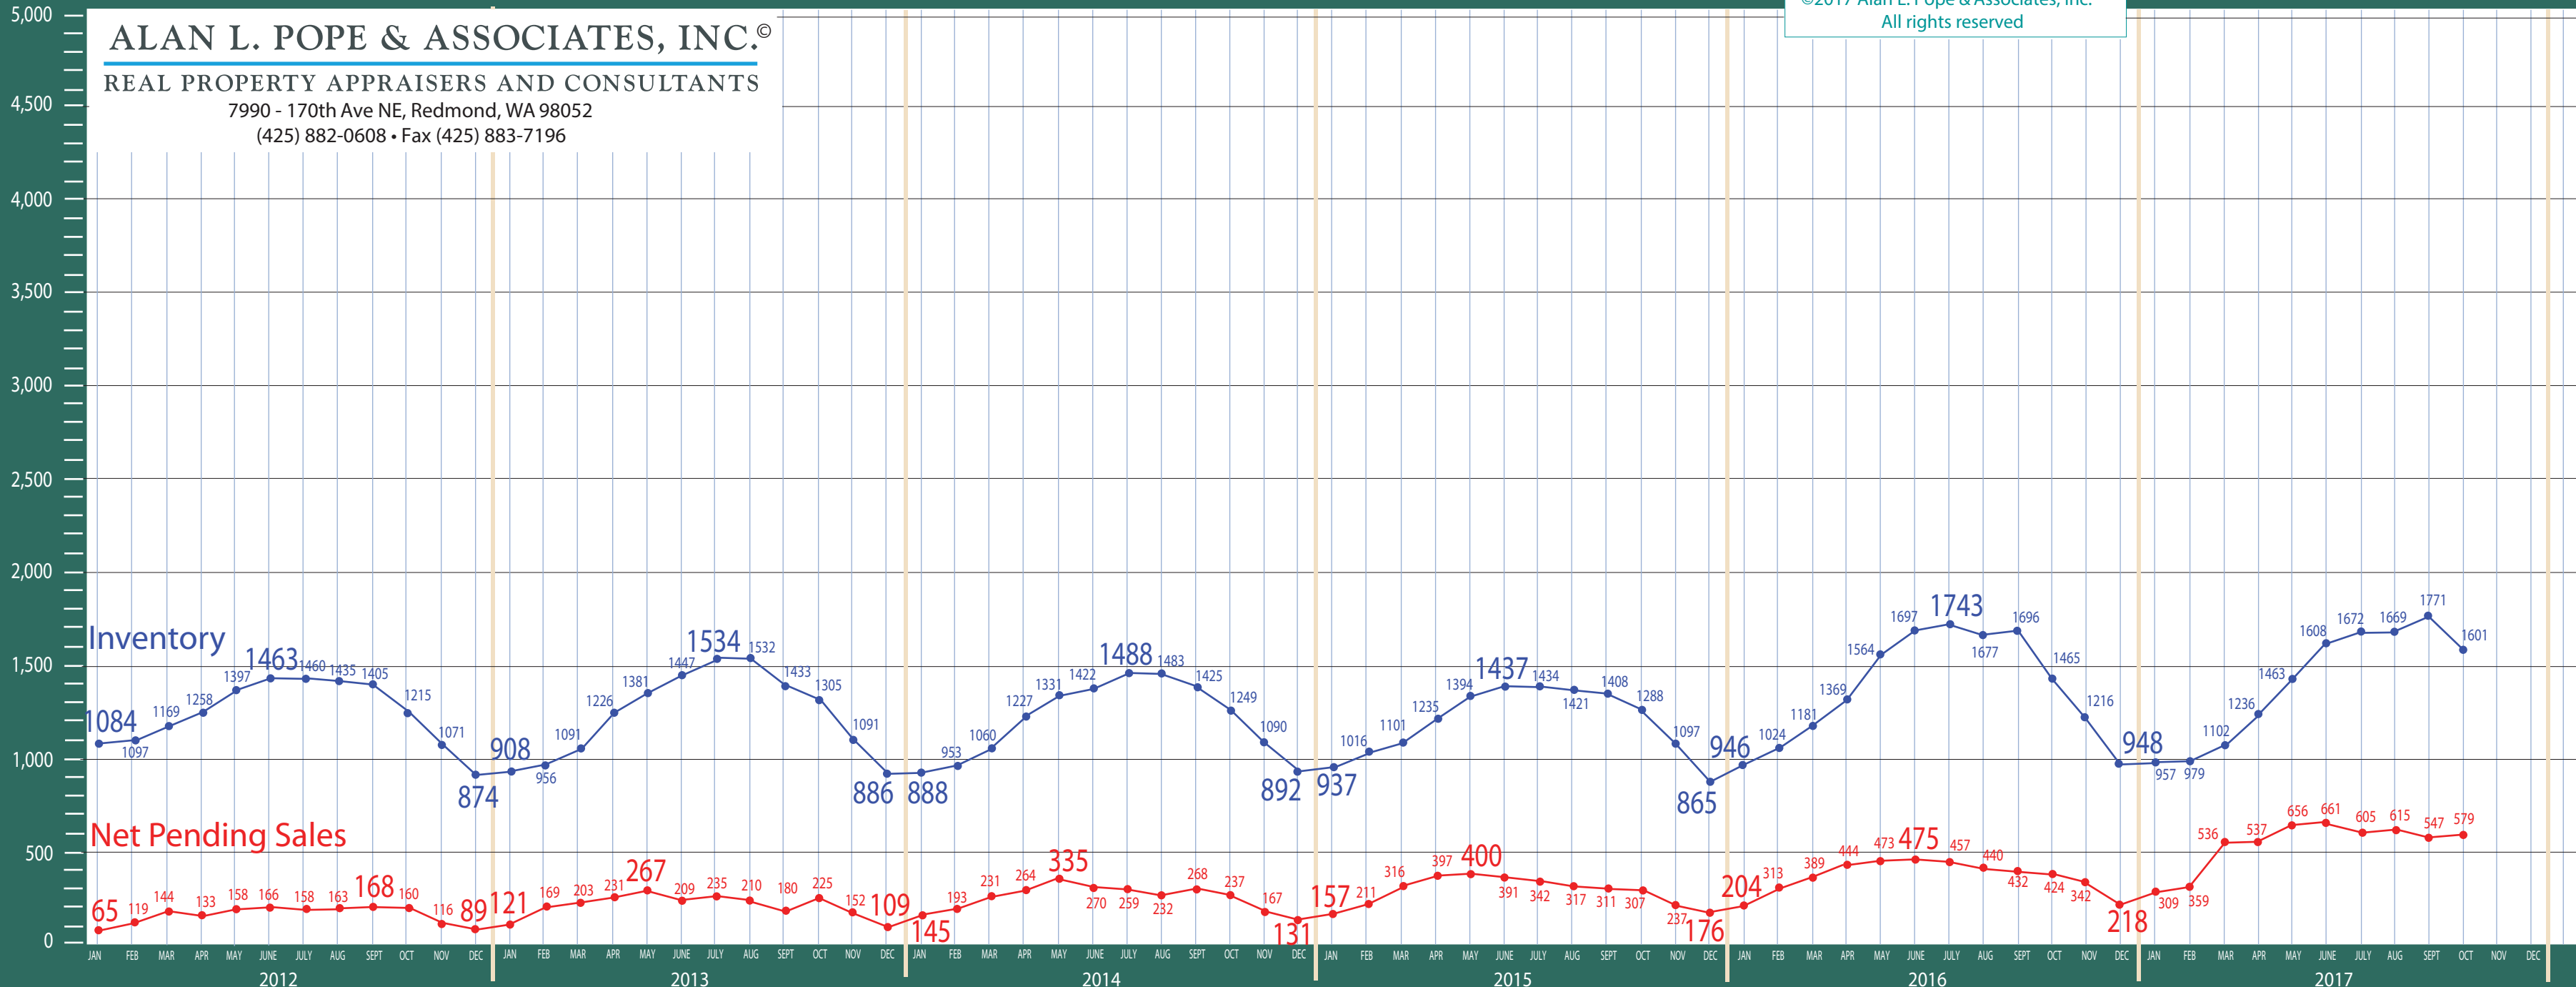

All NWMLS Areas Combined

$1,000,000 + Residential & Condo Statistics

©2017 Alan L. Pope & Associates, Inc.
All rights reserved

ALAN L. POPE & ASSOCIATES, INC.®

REAL PROPERTY APPRAISERS AND CONSULTANTS

7990 - 170th Ave NE, Redmond, WA 98052

(425) 882-0608 • Fax (425) 883-7196