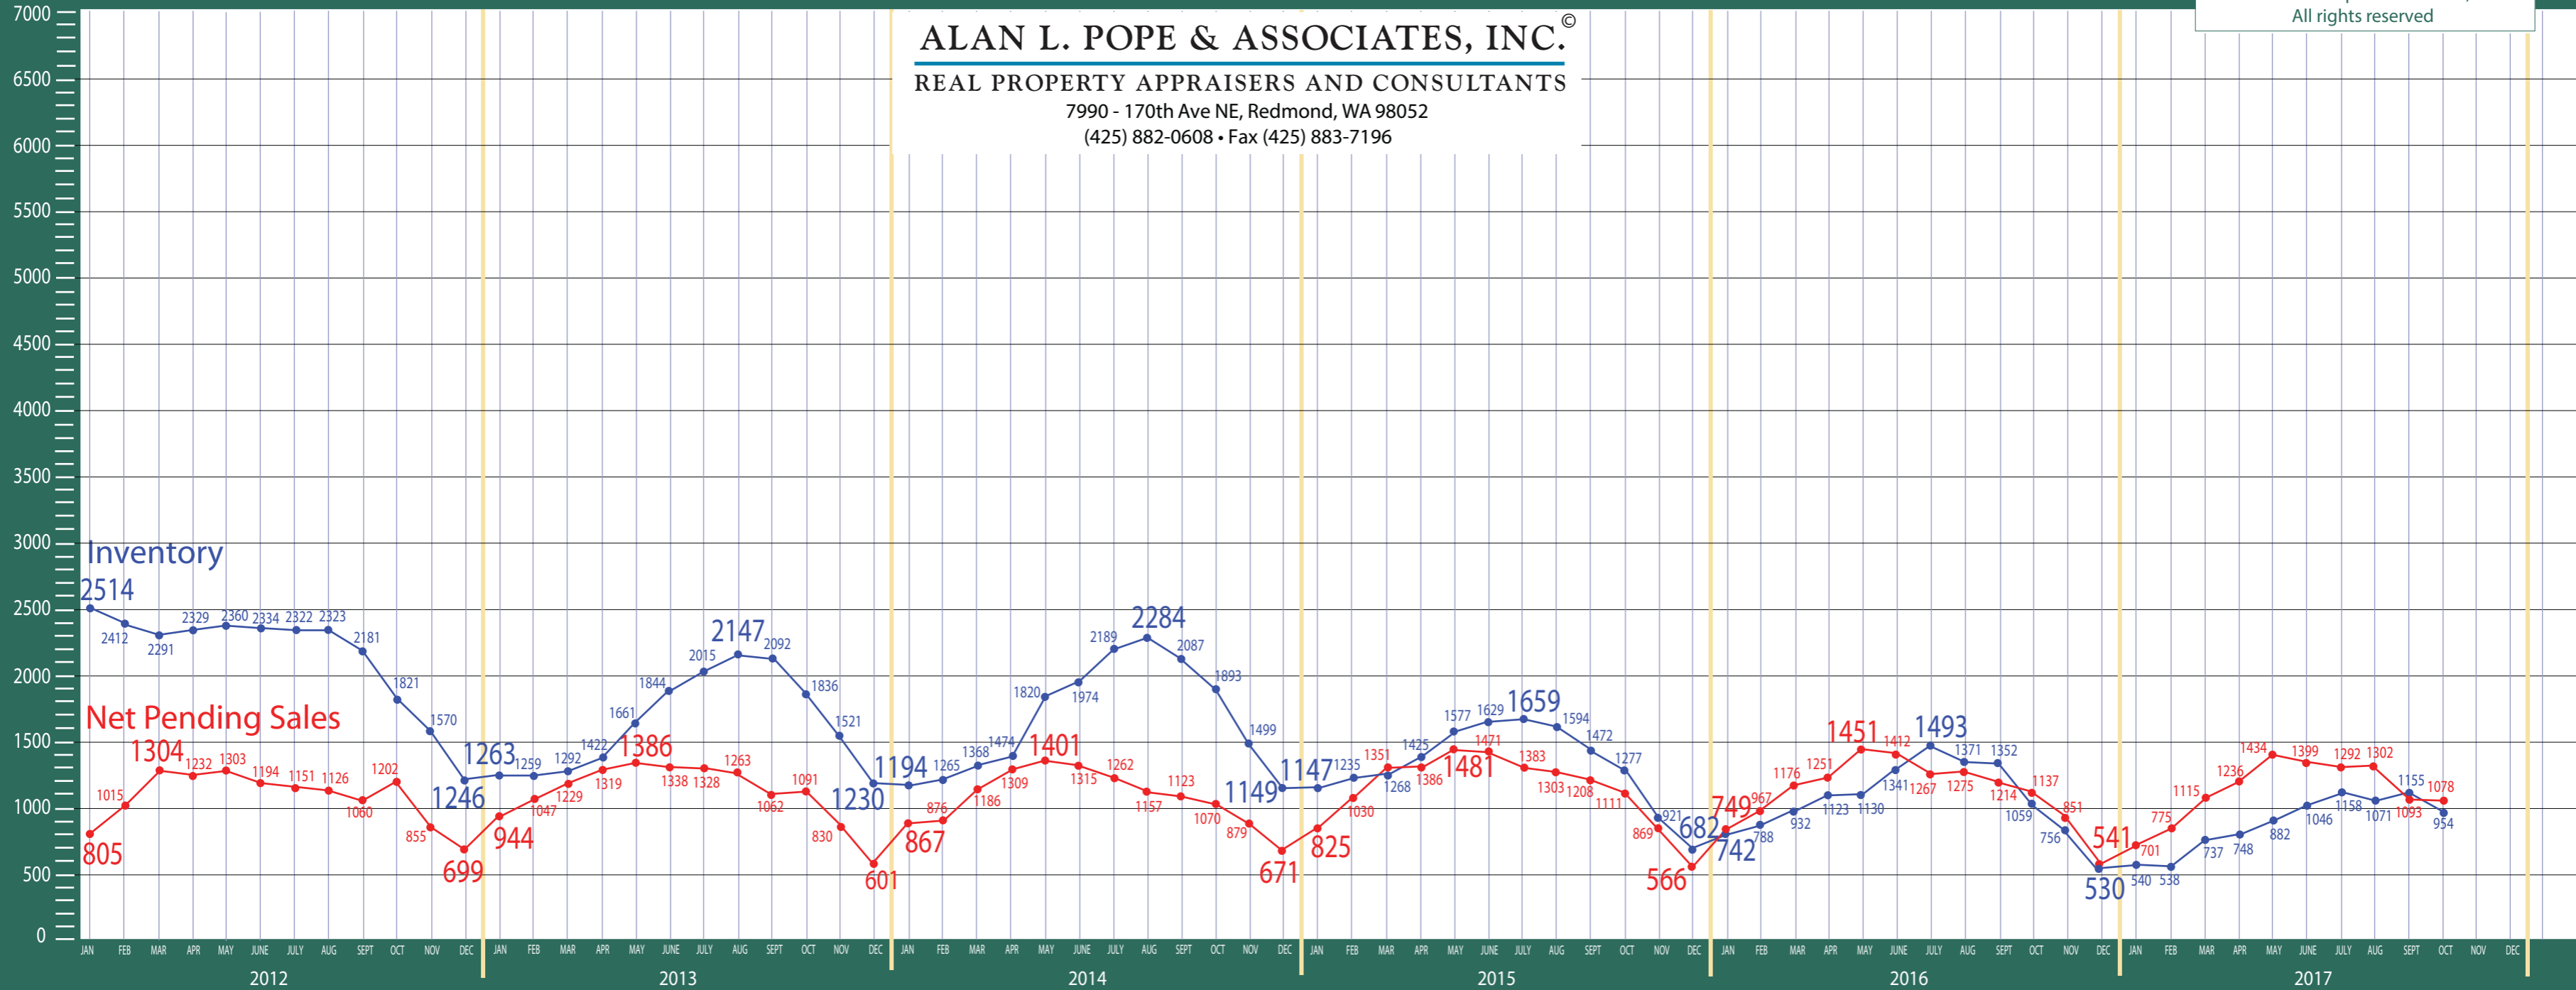

500-600 Eastside/Mercer Island

Listing Residential & Condo Only

©2017 Alan L. Pope & Associates, Inc.
All rights reserved

ALAN L. POPE & ASSOCIATES, INC.®
REAL PROPERTY APPRAISERS AND CONSULTANTS
 7990 - 170th Ave NE, Redmond, WA 98052
 (425) 882-0608 • Fax (425) 883-7196

Absorption of Inventory